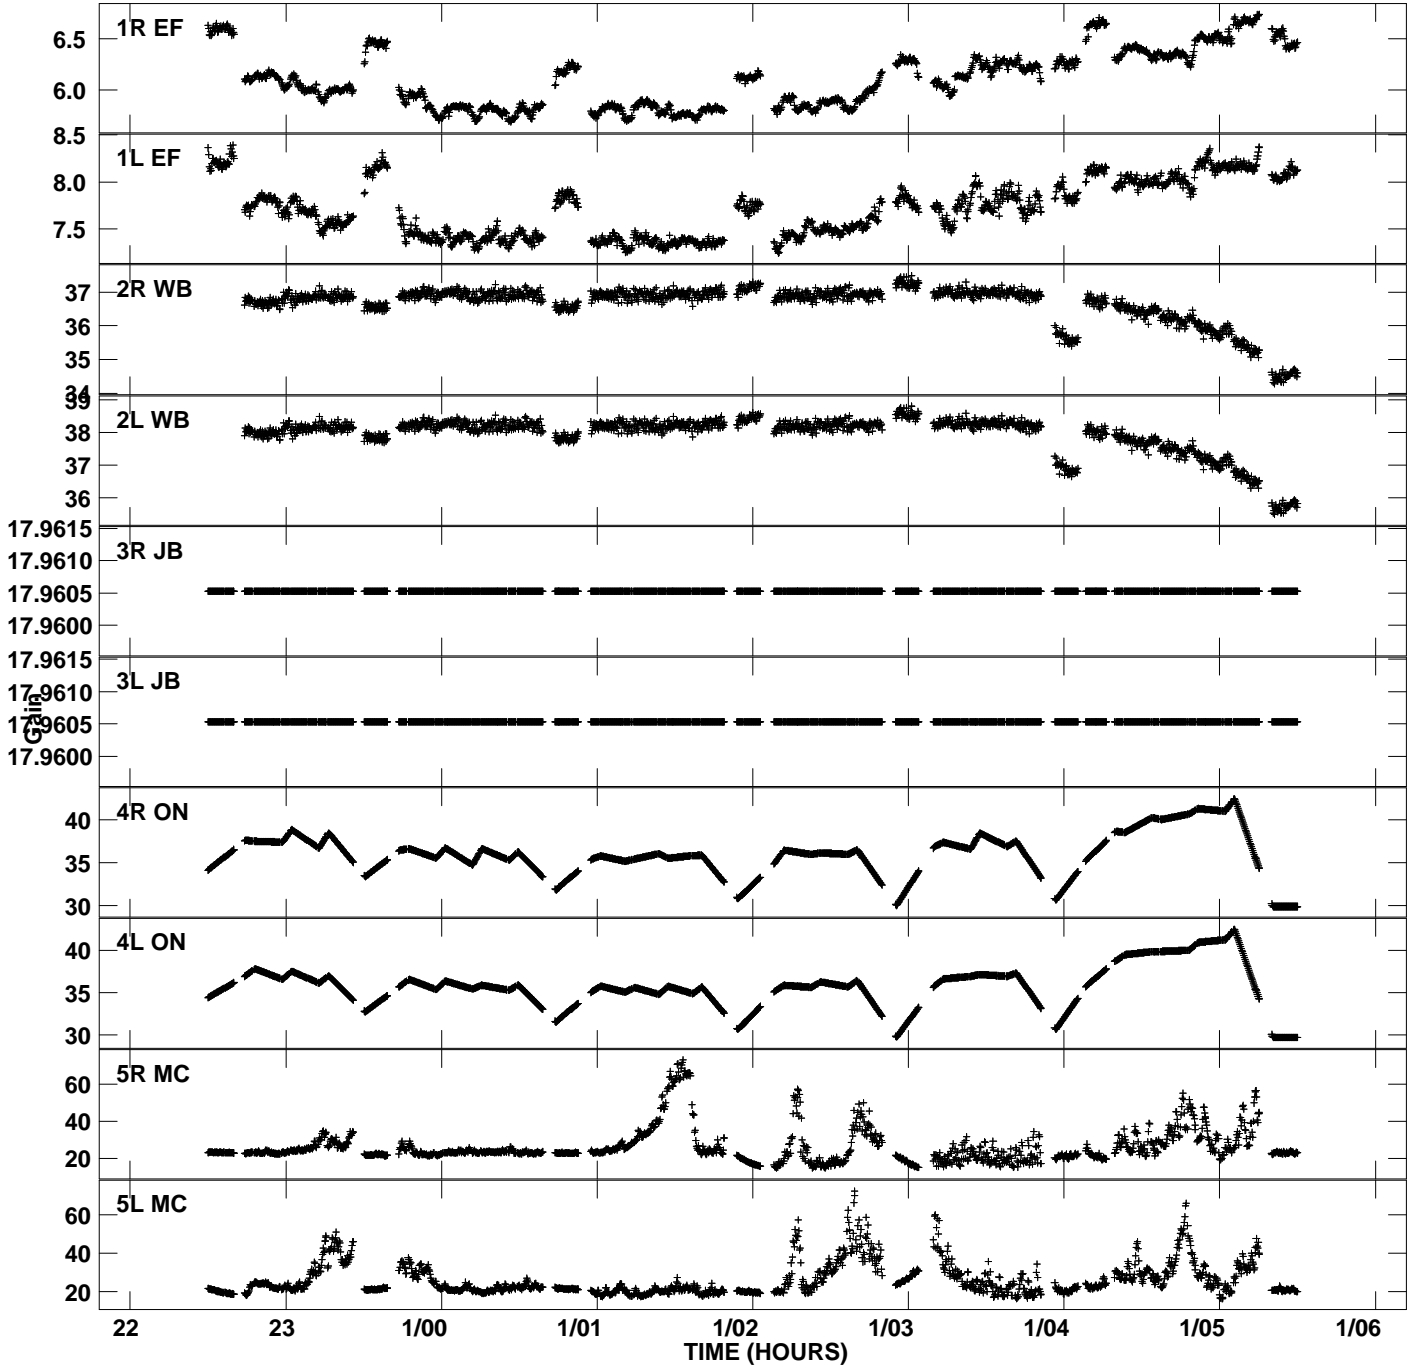

Plot file version 1 created 28-AUG-2013 10:16:05  
Gain amp vs UTC time for ES072B.UVDATA.1  
CL 2 Rpol & Lpol IF 1

Plot file version 2 created 28-AUG-2013 10:16:05  
Gain amp vs UTC time for ES072B.UVDATA.1  
CL 2 Rpol & Lpol IF 1