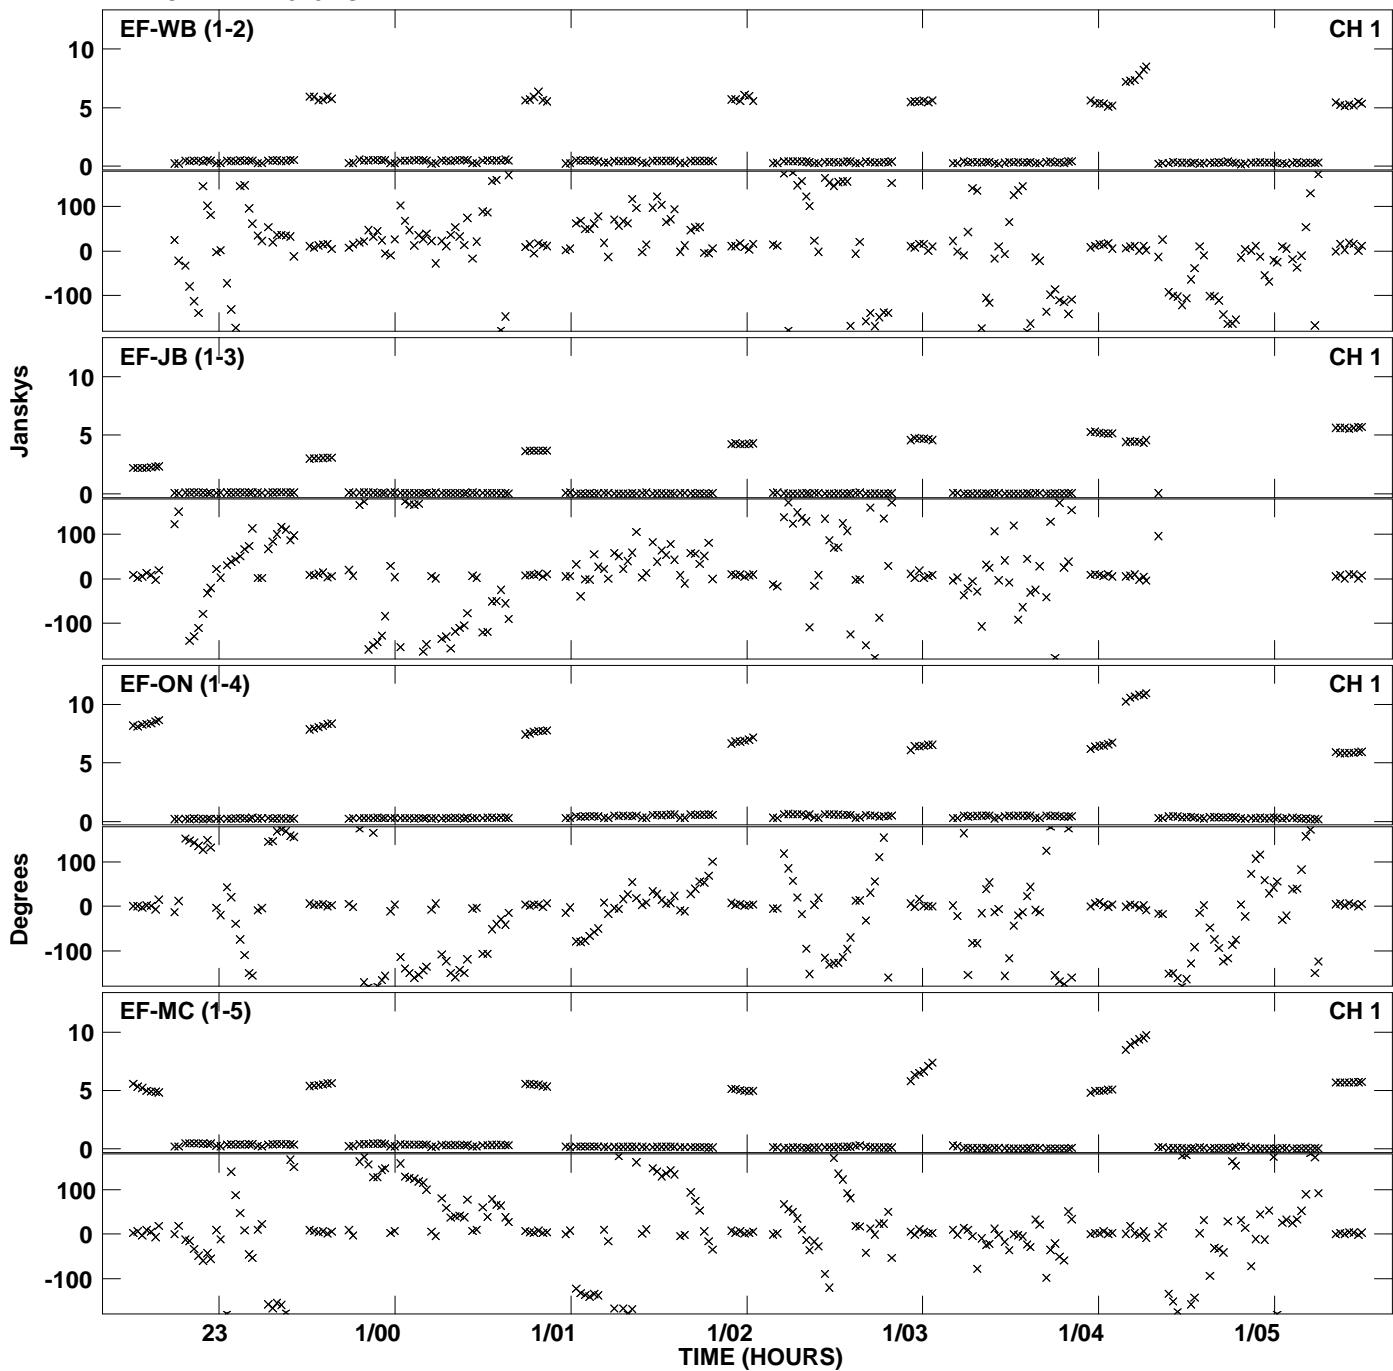

Plot file version 1 created 28-AUG-2013 12:26:38  
Amplitude and Phase vs Time for ES072B.UVDATA.1 Vect aver. CL # 3  
IF 1 CHAN 1 - 2048 STK LL

Plot file version 2 created 28-AUG-2013 12:26:39  
Amplitude and Phase vs Time for ES072B.UVDATA.1 Vect aver. CL # 3  
IF 1 CHAN 1 - 2048 STK LL

Plot file version 3 created 28-AUG-2013 12:30:31  
Amplitude andPhase vs Time for ES072B.UVDATA.1 Vect aver. CL # 3  
IF 1 CHAN 1 - 2048 STK RR

Plot file version 4 created 28-AUG-2013 12:30:31  
Amplitude and Phase vs Time for ES072B.UVDATA.1 Vect aver. CL # 3  
IF 1 CHAN 1 - 2048 STK RR