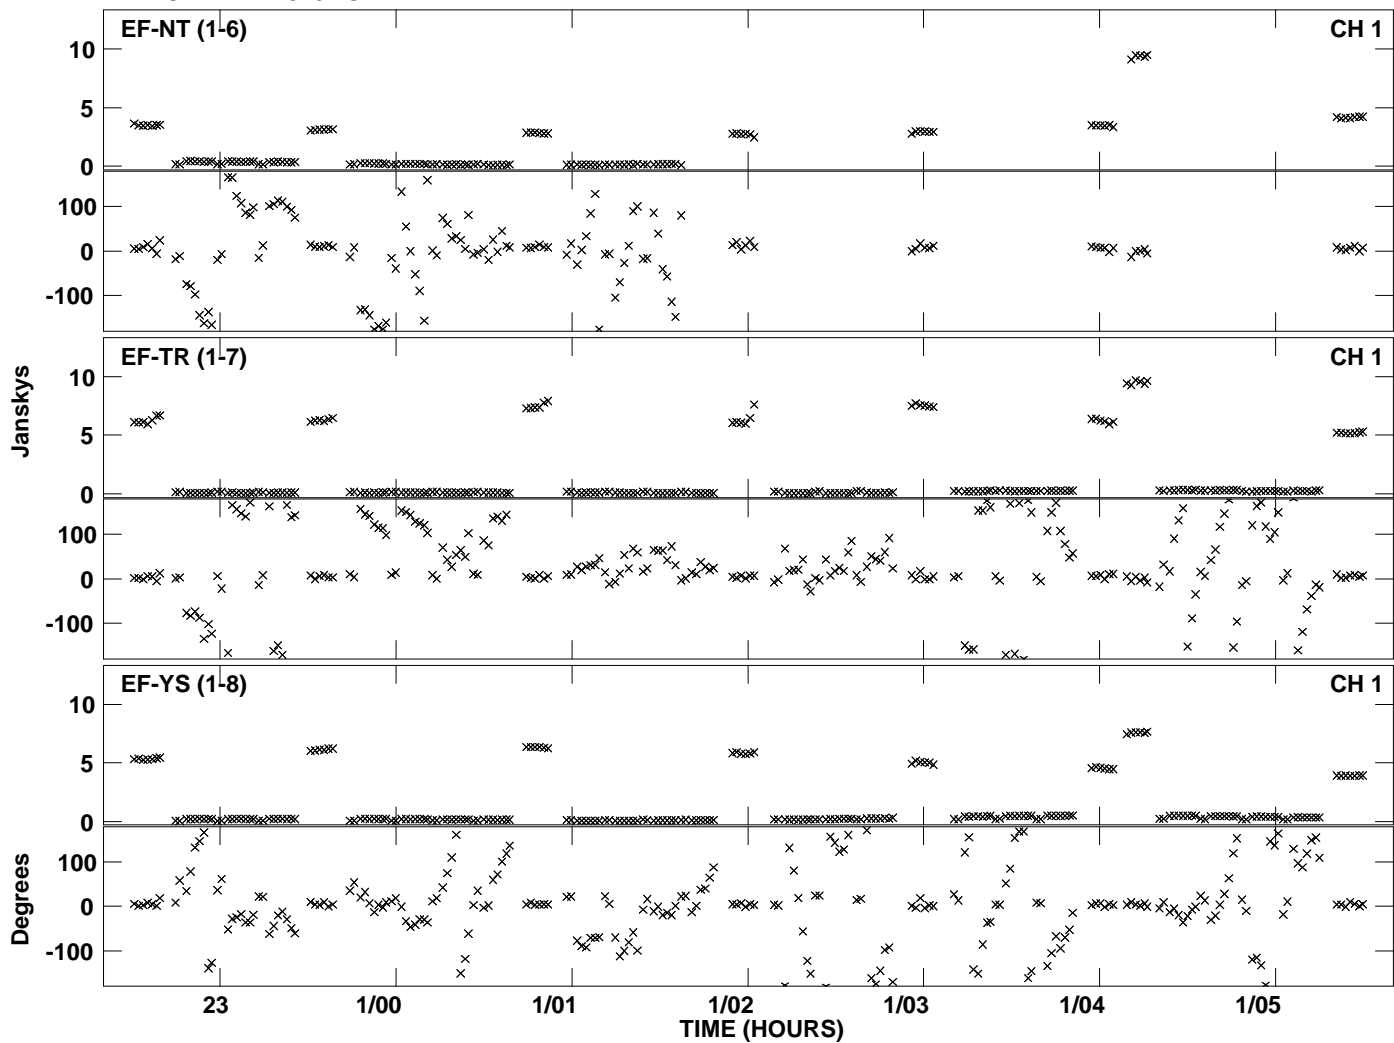

Plot file version 1 created 28-AUG-2013 12:26:38  
Amplitude and Phase vs Time for ES072B.UVDATA.1 Vect aver. CL # 3  
IF 1 CHAN 1 - 2048 STK LL

Plot file version 2 created 28-AUG-2013 12:26:39  
Amplitude and Phase vs Time for ES072B.UVDATA.1 Vect aver. CL # 3  
IF 1 CHAN 1 - 2048 STK LL

Plot file version 3 created 28-AUG-2013 12:30:31  
Amplitude andPhase vs Time for ES072B.UVDATA.1 Vect aver. CL # 3  
IF 1 CHAN 1 - 2048 STK RR

Plot file version 4 created 28-AUG-2013 12:30:31  
Amplitude and Phase vs Time for ES072B.UVDATA.1 Vect aver. CL # 3  
IF 1 CHAN 1 - 2048 STK RR