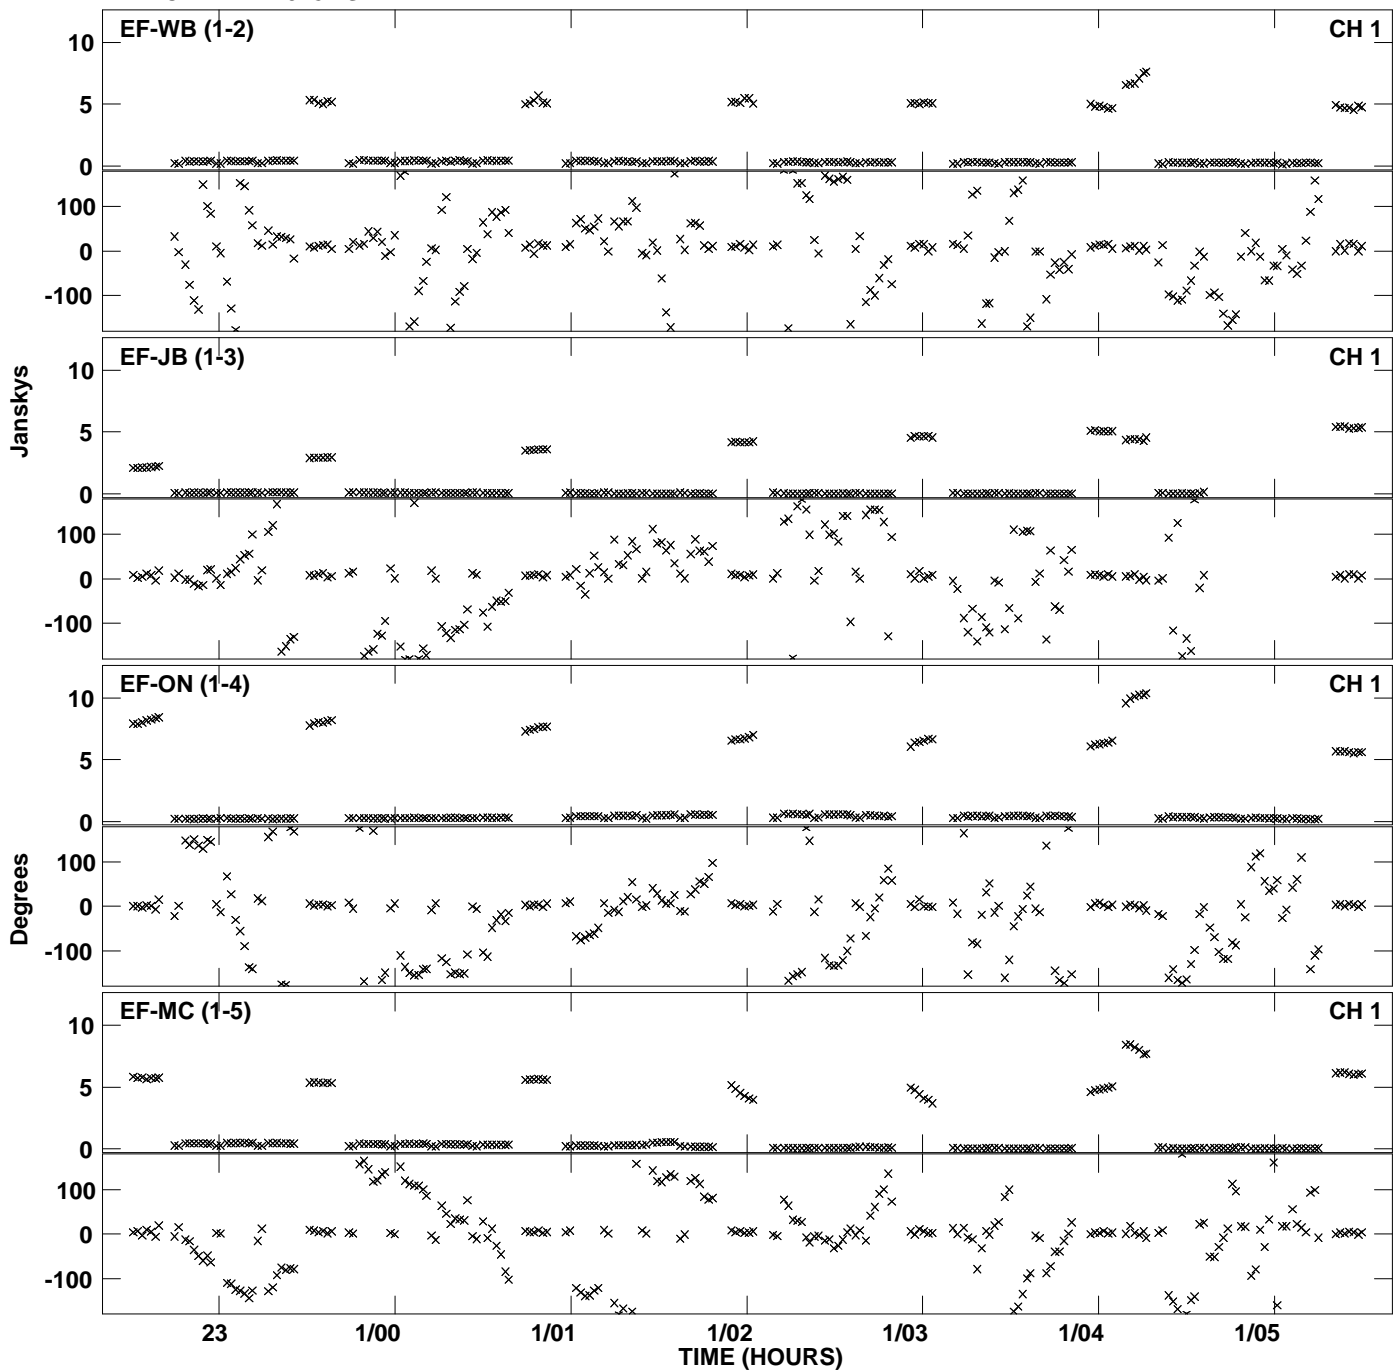

Plot file version 1 created 28-AUG-2013 12:26:38  
Amplitude and Phase vs Time for ES072B.UVDATA.1 Vect aver. CL # 3  
IF 1 CHAN 1 - 2048 STK LL

Plot file version 2 created 28-AUG-2013 12:26:39  
Amplitude and Phase vs Time for ES072B.UVDATA.1 Vect aver. CL # 3  
IF 1 CHAN 1 - 2048 STK LL

Plot file version 3 created 28-AUG-2013 12:30:31  
Amplitude andPhase vs Time for ES072B.UVDATA.1 Vect aver. CL # 3  
IF 1 CHAN 1 - 2048 STK RR

Plot file version 4 created 28-AUG-2013 12:30:31  
Amplitude and Phase vs Time for ES072B.UVDATA.1 Vect aver. CL # 3  
IF 1 CHAN 1 - 2048 STK RR