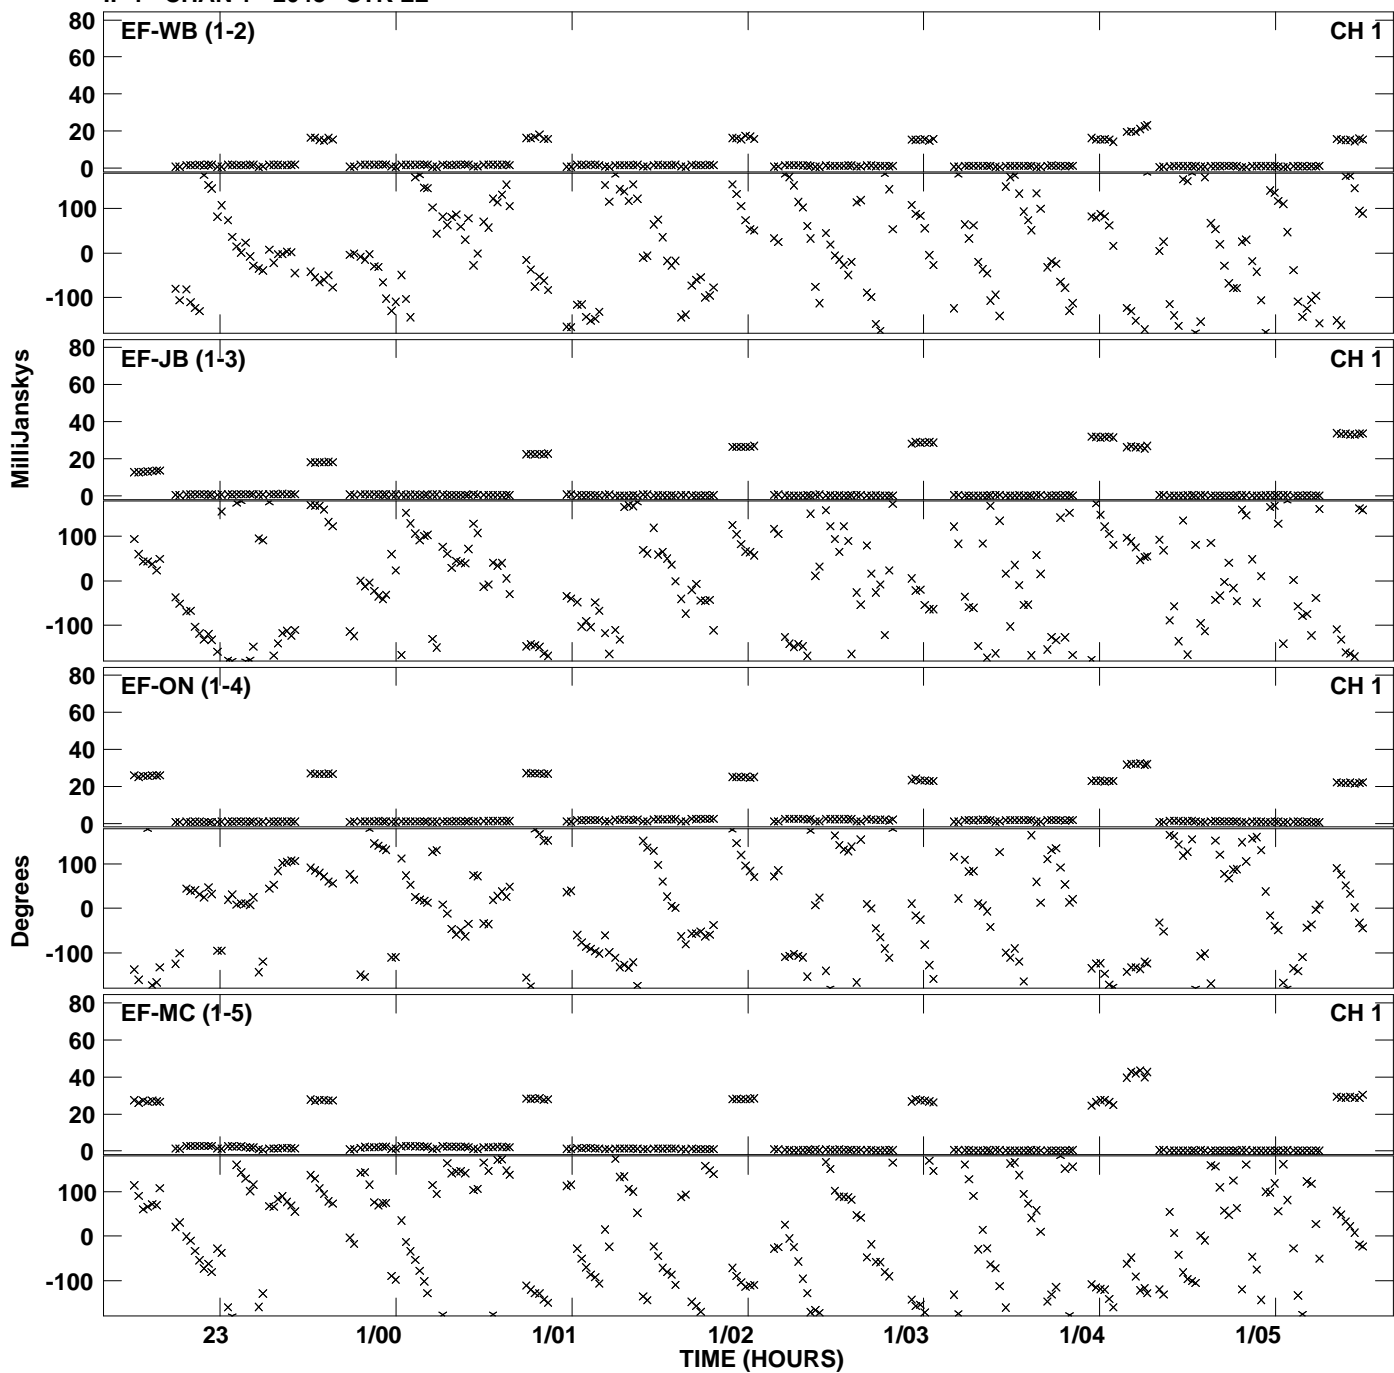

Plot file version 1 created 26-AUG-2013 18:00:00  
Amplitude andPhase vs Time for ES072B.UVDATA.1 Vect aver.  
IF 1 CHAN 1 - 2048 STK LL

Plot file version 2 created 26-AUG-2013 18:00:00  
Amplitude andPhase vs Time for ES072B.UVDATA.1 Vect aver.  
IF 1 CHAN 1 - 2048 STK LL

Plot file version 3 created 26-AUG-2013 18:03:07  
Amplitude andPhase vs Time for ES072B.UVDATA.1 Vect aver.  
IF 1 CHAN 1 - 2048 STK RR

Plot file version 4 created 26-AUG-2013 18:03:07  
Amplitude andPhase vs Time for ES072B.UVDATA.1 Vect aver.  
IF 1 CHAN 1 - 2048 STK RR