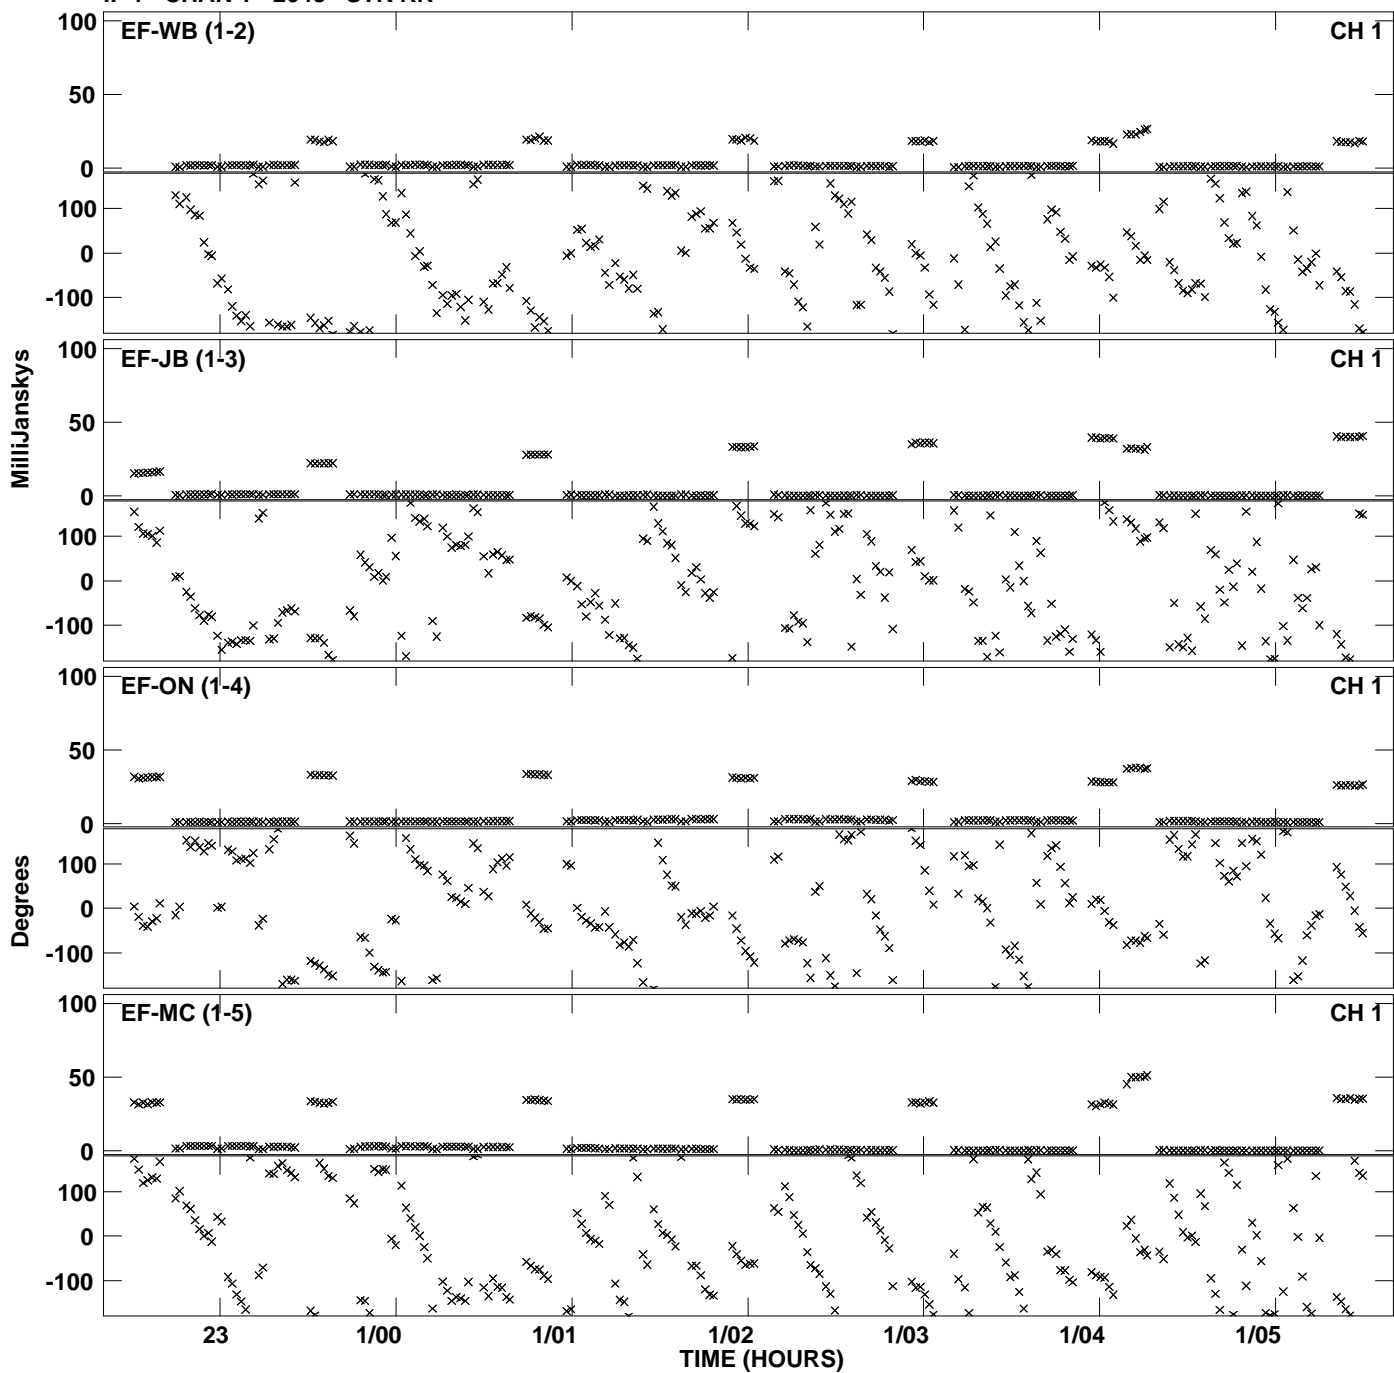

Plot file version 1 created 26-AUG-2013 18:00:00  
Amplitude andPhase vs Time for ES072B.UVDATA.1 Vect aver.  
IF 1 CHAN 1 - 2048 STK LL

Plot file version 2 created 26-AUG-2013 18:00:00  
Amplitude andPhase vs Time for ES072B.UVDATA.1 Vect aver.  
IF 1 CHAN 1 - 2048 STK LL

Plot file version 3 created 26-AUG-2013 18:03:07  
Amplitude andPhase vs Time for ES072B.UVDATA.1 Vect aver.  
IF 1 CHAN 1 - 2048 STK RR

Plot file version 4 created 26-AUG-2013 18:03:07  
Amplitude andPhase vs Time for ES072B.UVDATA.1 Vect aver.  
IF 1 CHAN 1 - 2048 STK RR