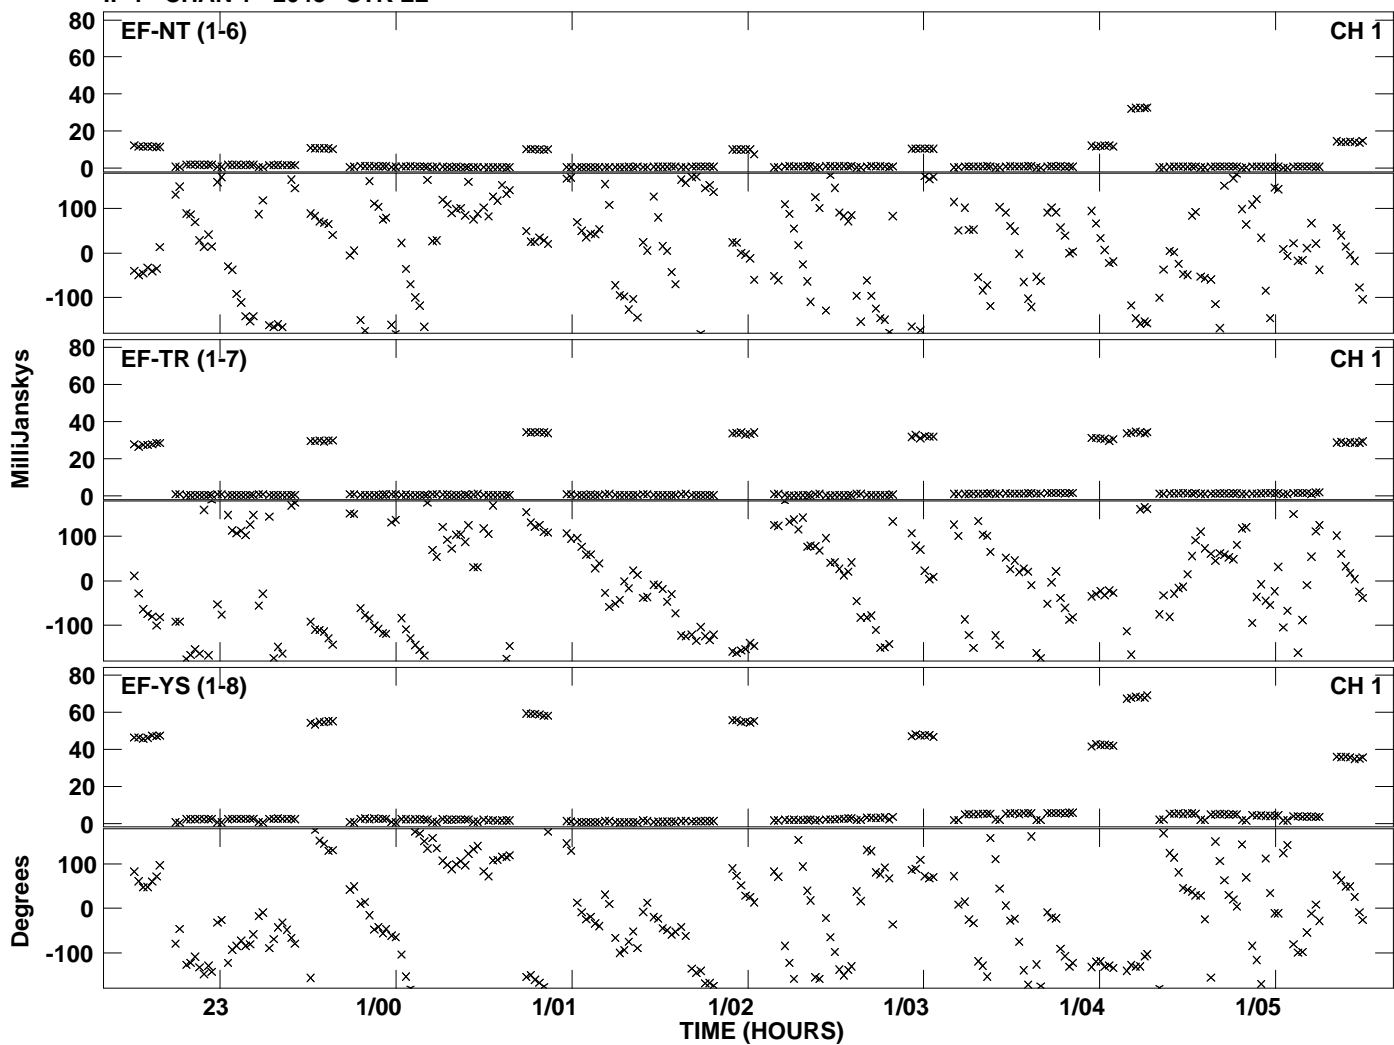

Plot file version 1 created 26-AUG-2013 18:00:00  
Amplitude andPhase vs Time for ES072B.UVDATA.1 Vect aver.  
IF 1 CHAN 1 - 2048 STK LL

Plot file version 2 created 26-AUG-2013 18:00:00  
Amplitude andPhase vs Time for ES072B.UVDATA.1 Vect aver.  
IF 1 CHAN 1 - 2048 STK LL

Plot file version 3 created 26-AUG-2013 18:03:07  
Amplitude andPhase vs Time for ES072B.UVDATA.1 Vect aver.  
IF 1 CHAN 1 - 2048 STK RR

Plot file version 4 created 26-AUG-2013 18:03:07  
Amplitude andPhase vs Time for ES072B.UVDATA.1 Vect aver.  
IF 1 CHAN 1 - 2048 STK RR