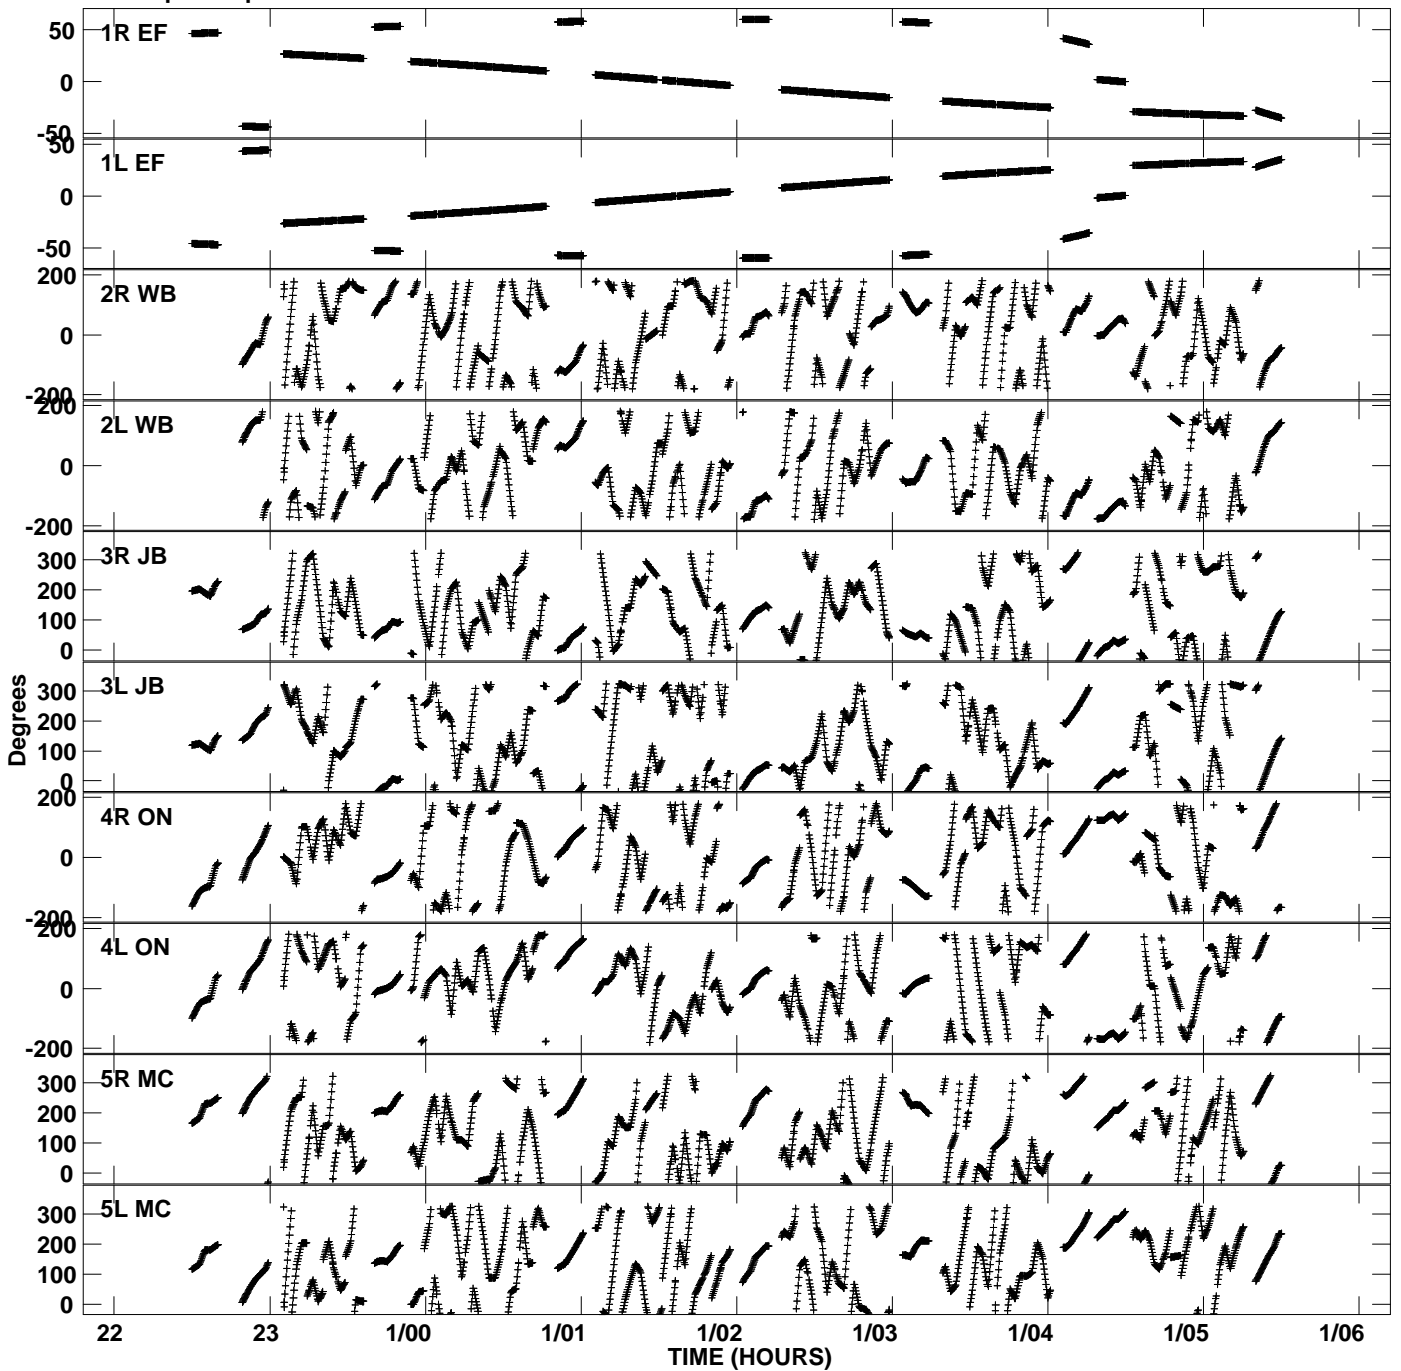

Plot file version 1 created 28-AUG-2013 16:59:08
Gain phs vs UTC time for ES072C.UVDATA.1
CL 3 Rpol & Lpol IF 1

Plot file version 2 created 28-AUG-2013 16:59:08
Gain phs vs UTC time for ES072C.UVDATA.1
CL 3 Rpol & Lpol IF 1