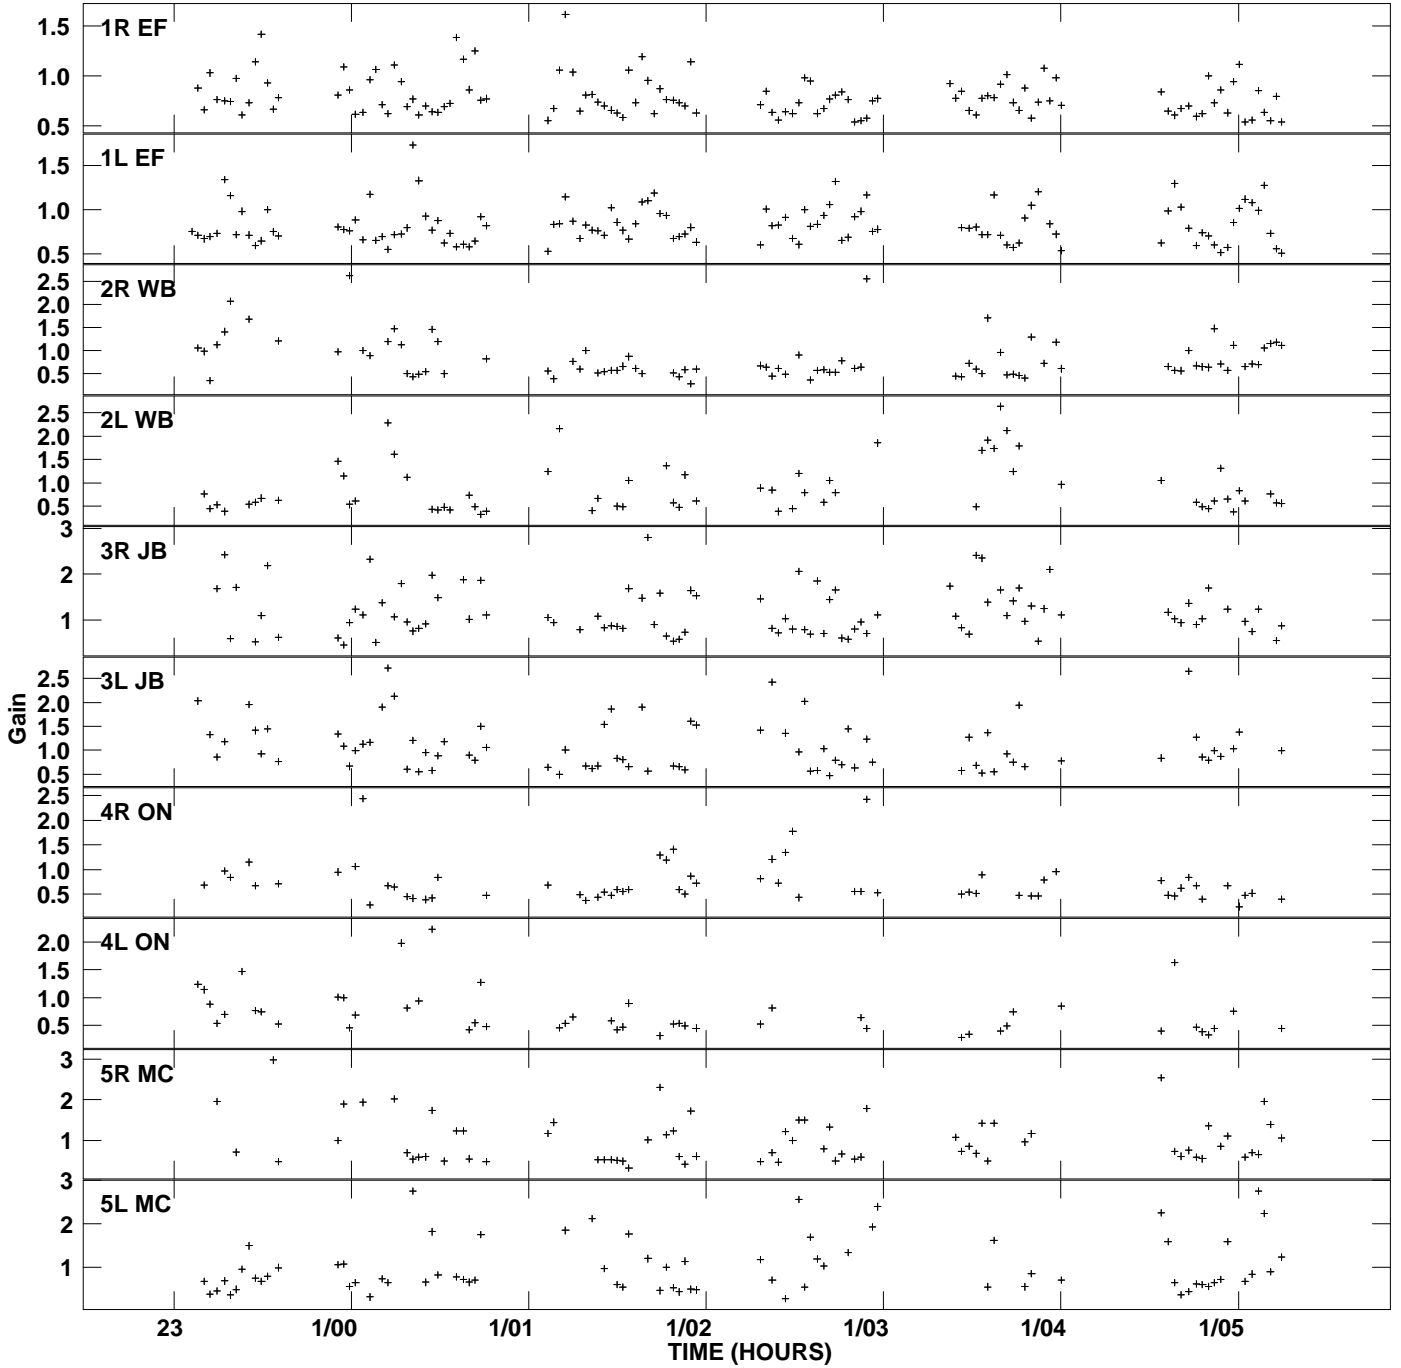

Plot file version 1 created 28-AUG-2013 17:44:12
Gain amp vs UTC time for G29.86.MULTI.1
SN 2 Rpol & Lpol IF 1

Plot file version 2 created 28-AUG-2013 17:44:12
Gain amp vs UTC time for G29.86.MULTI.1
SN 2 Rpol & Lpol IF 1