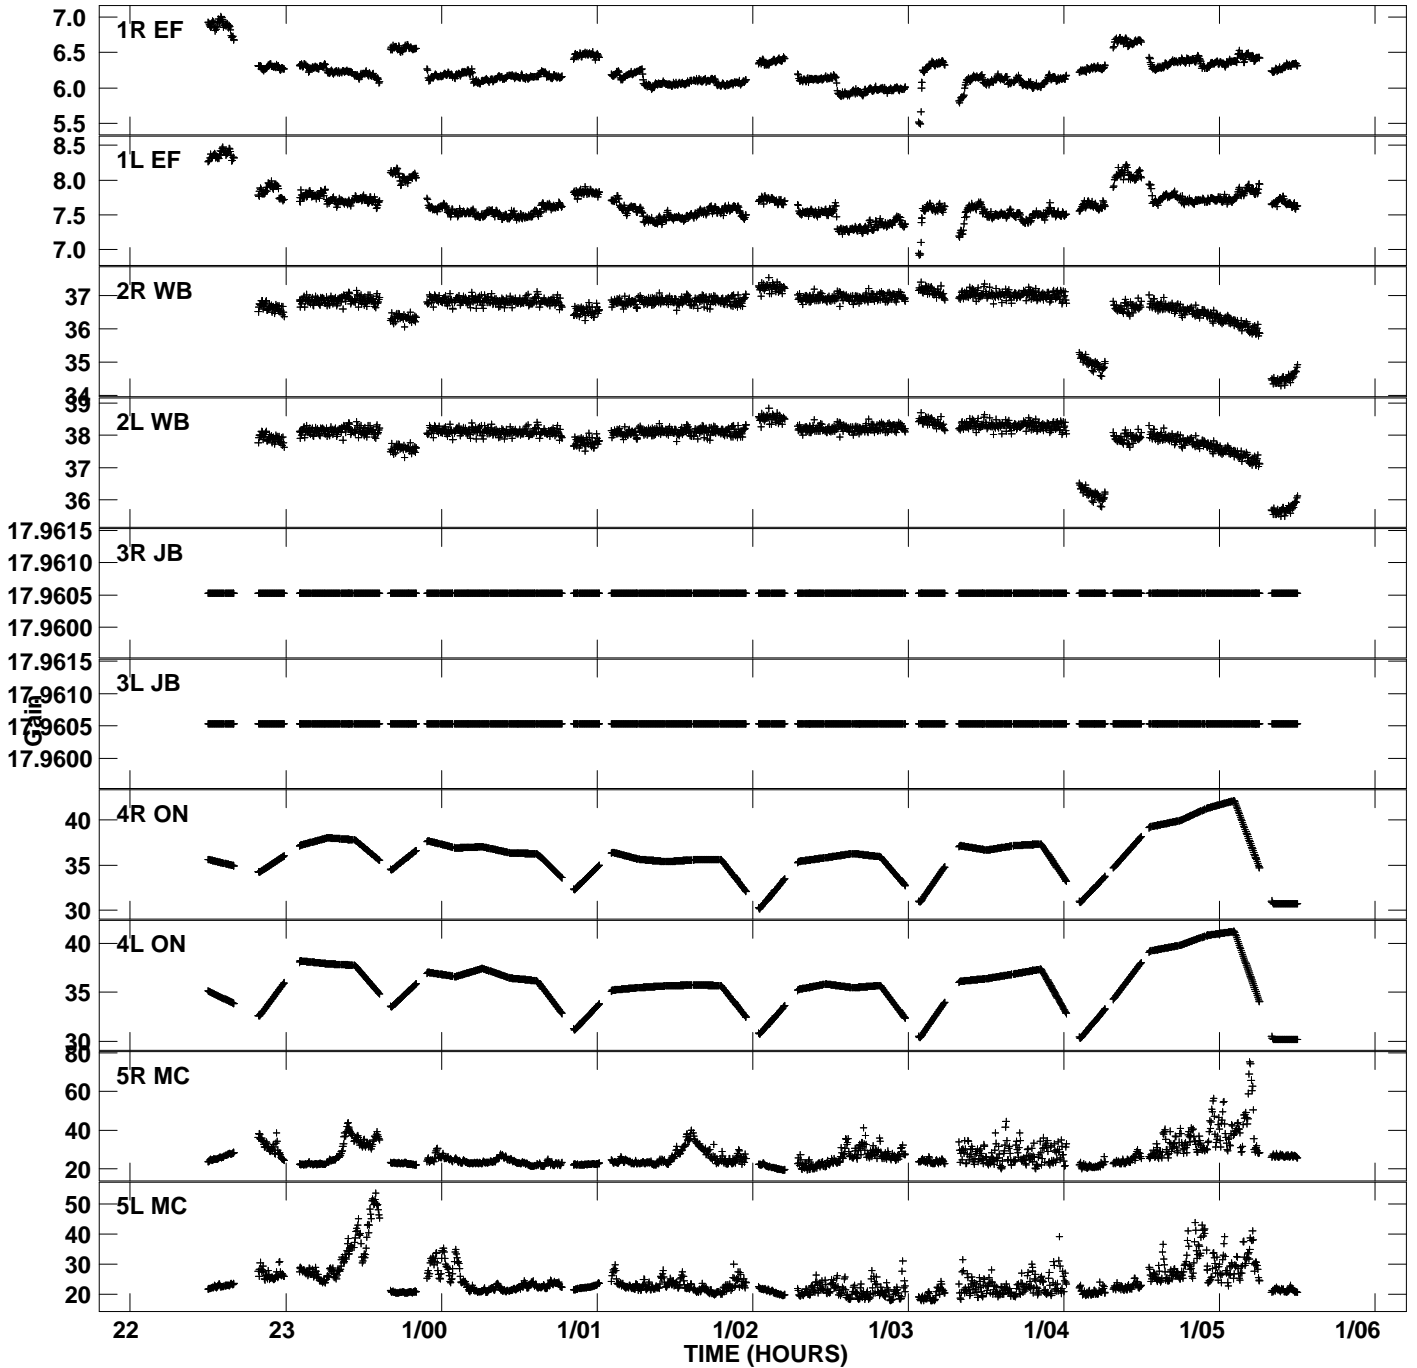

Plot file version 1 created 28-AUG-2013 14:56:18
Gain amp vs UTC time for ES072C.UVDATA.1
CL 2 Rpol & Lpol IF 1

Plot file version 2 created 28-AUG-2013 14:56:18
Gain amp vs UTC time for ES072C.UVDATA.1
CL 2 Rpol & Lpol IF 1