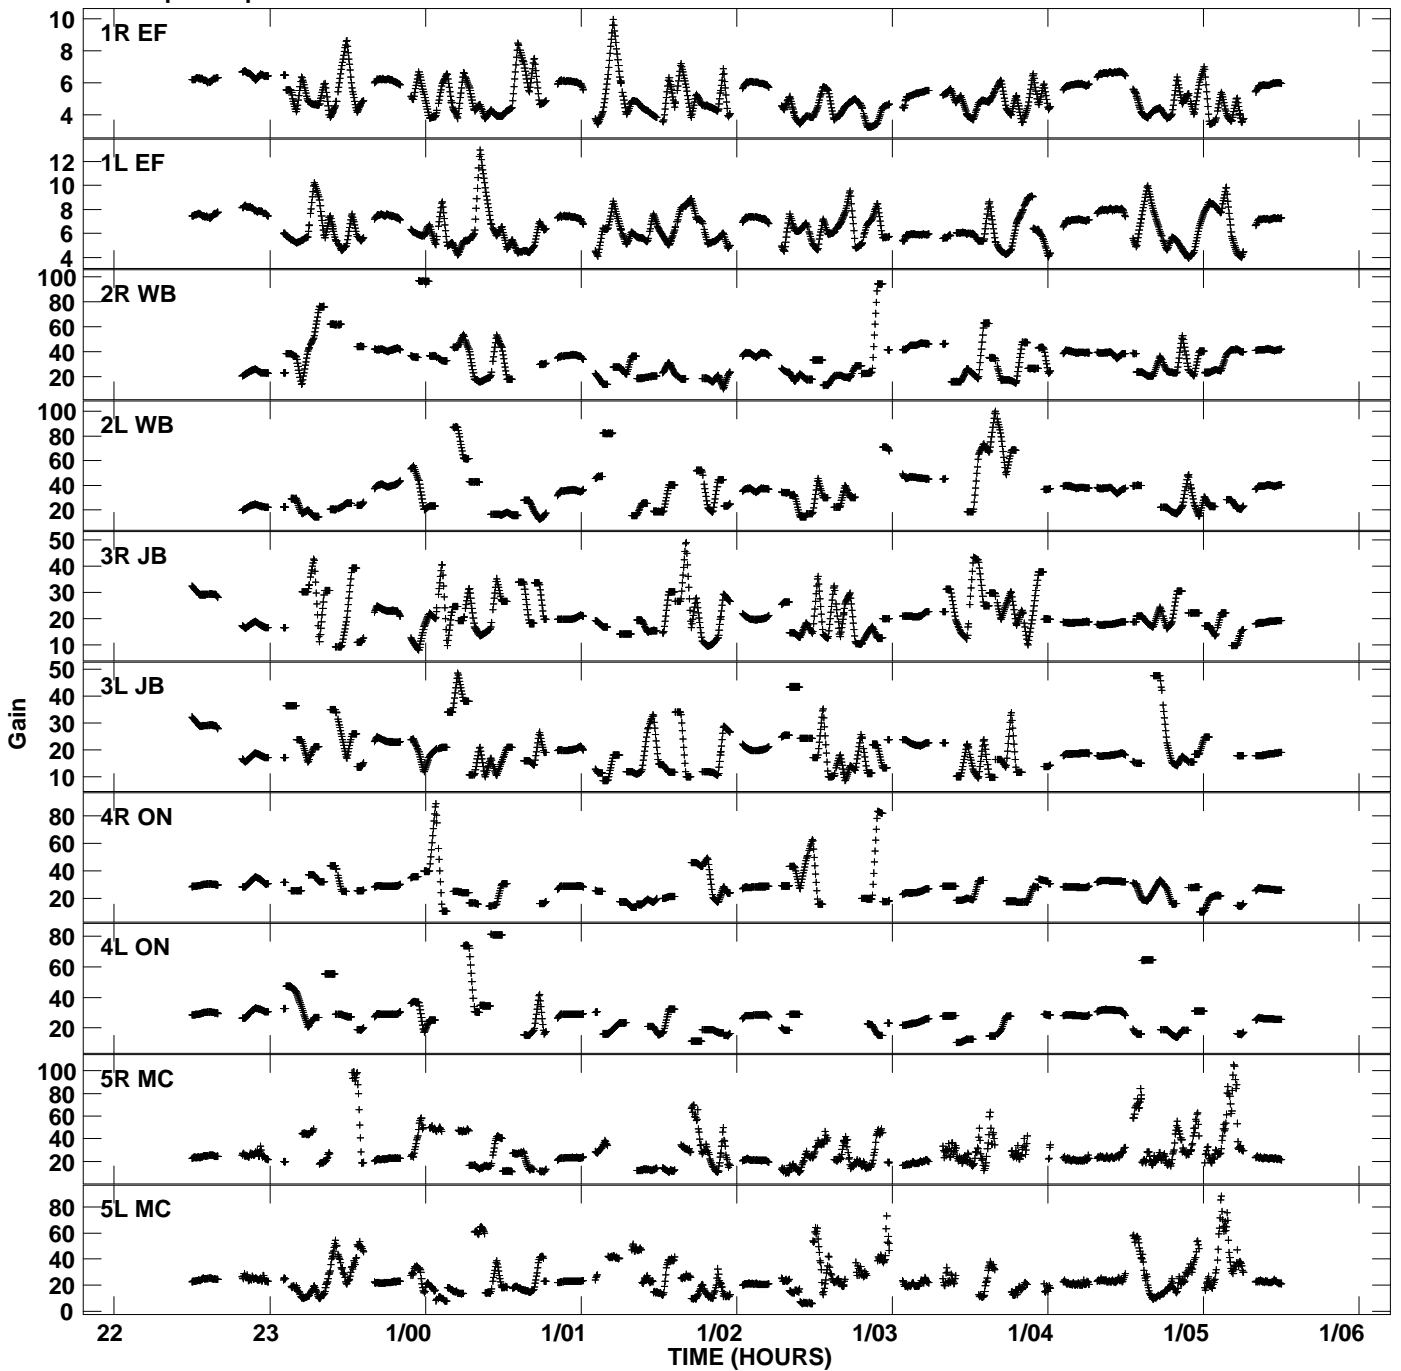

Plot file version 1 created 28-AUG-2013 17:44:37  
Gain amp vs UTC time for ES072C.TMP.1  
CL 4 Rpol & Lpol IF 1

Plot file version 2 created 28-AUG-2013 17:44:37  
Gain amp vs UTC time for ES072C.TMP.1  
CL 4 Rpol & Lpol IF 1