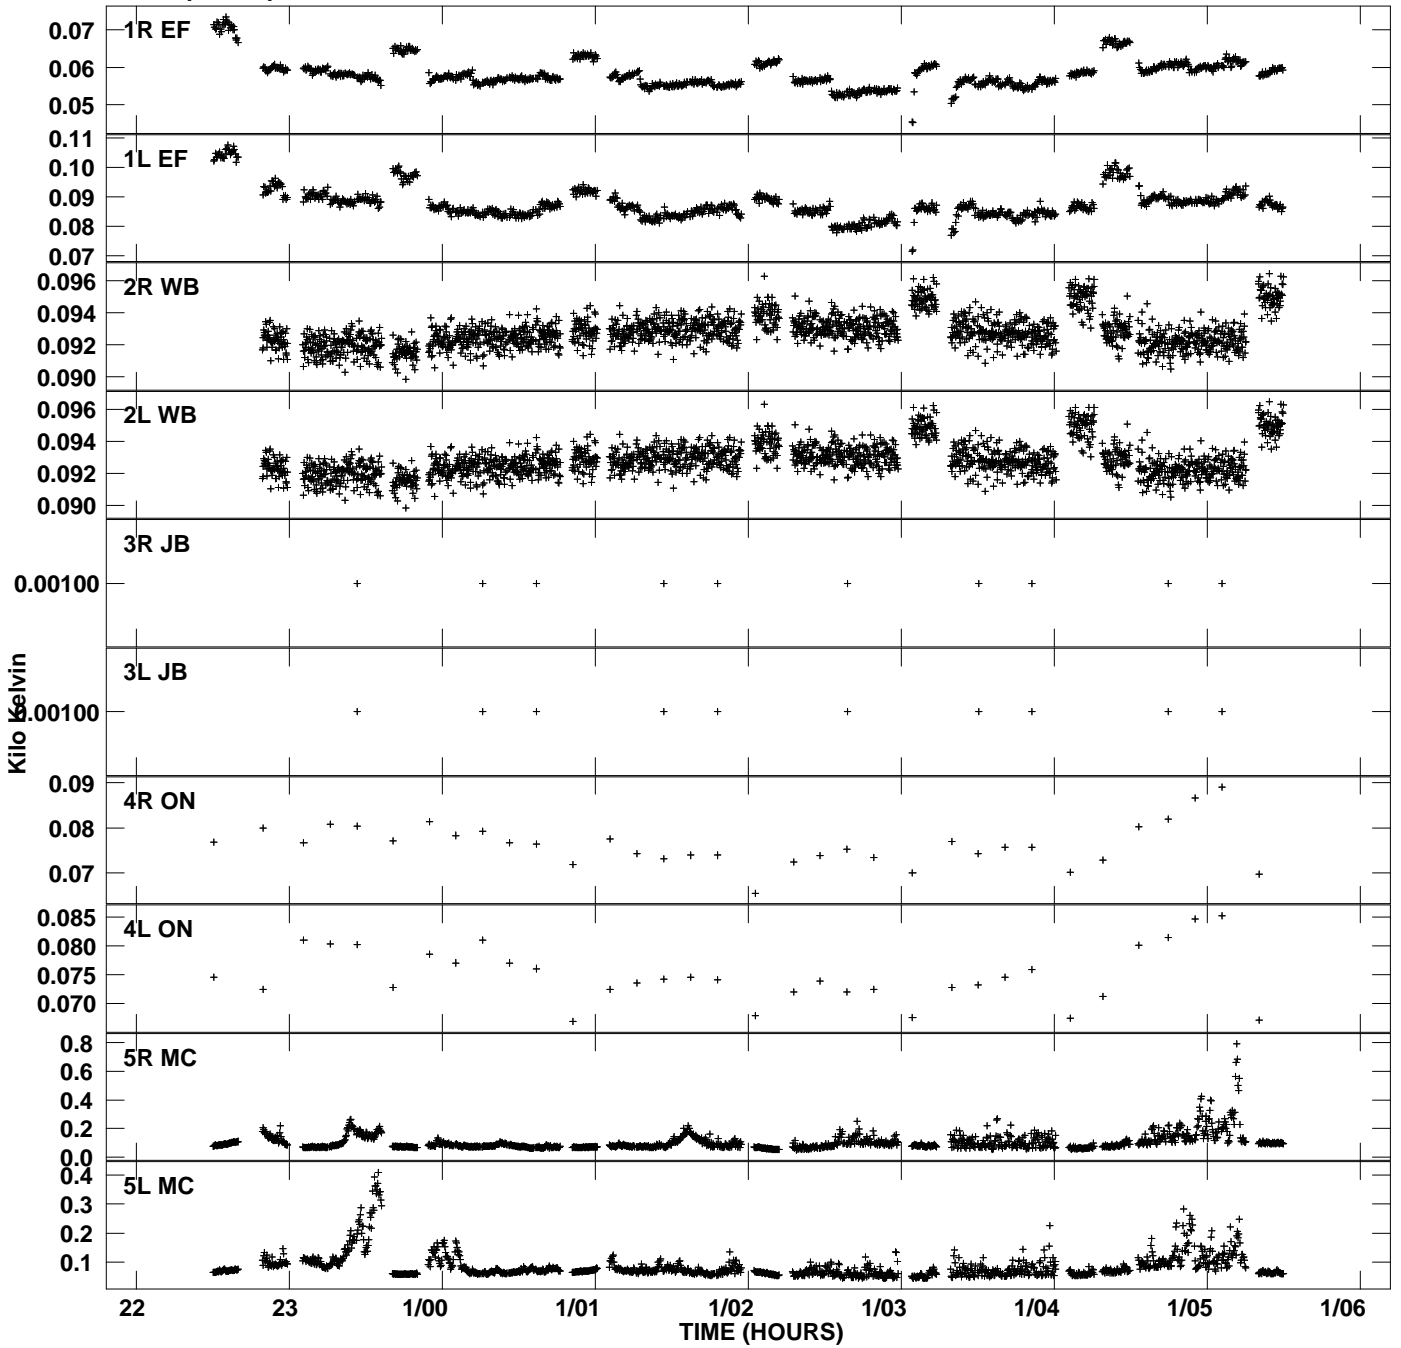

Plot file version 1 created 28-AUG-2013 14:56:16
Tsys vs UTC time for ES072C.UVDATA.1
TY 1 Rpol & Lpol IF 1

Plot file version 2 created 28-AUG-2013 14:56:16
Tsys vs UTC time for ES072C.UVDATA.1
TY 1 Rpol & Lpol IF 1