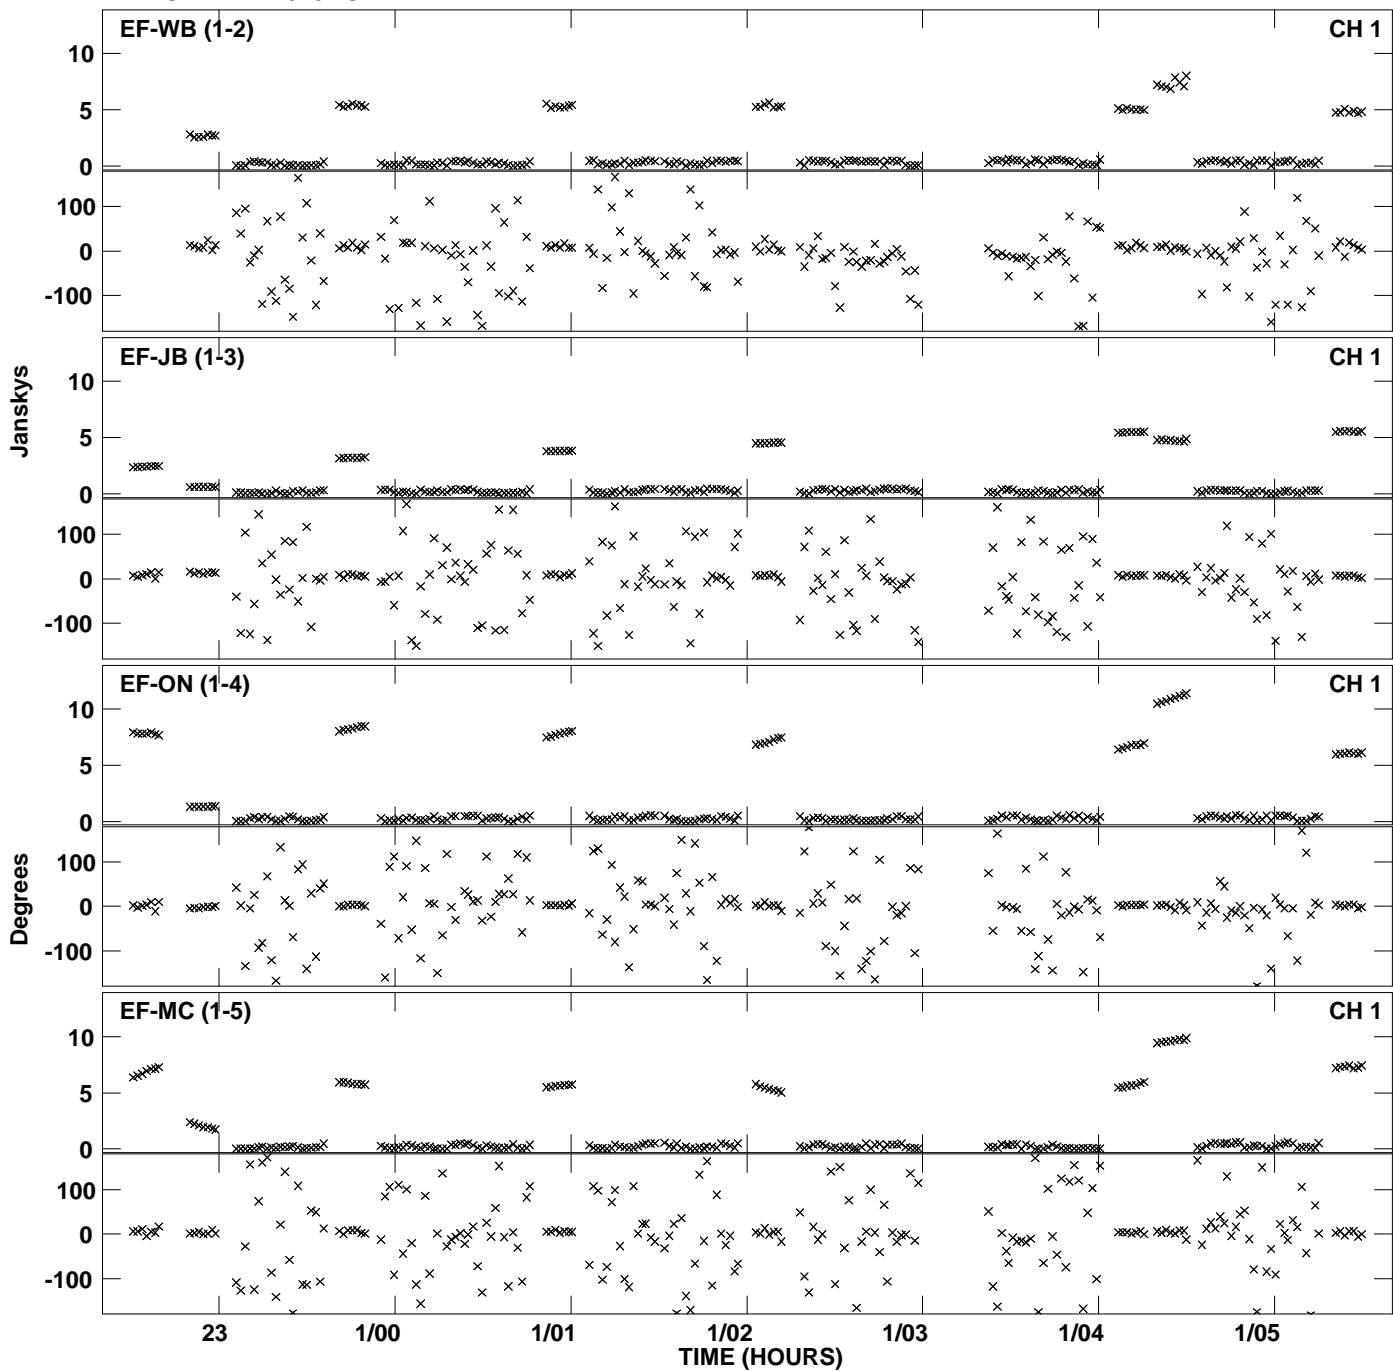

Plot file version 1 created 28-AUG-2013 17:34:45  
Amplitude andPhase vs Time for ES072C.UVDATA.1 Vect aver. CL # 3  
IF 1 CHAN 1 - 2048 STK LL

Plot file version 2 created 28-AUG-2013 17:34:45  
Amplitude and Phase vs Time for ES072C.UVDATA.1 Vect aver. CL # 3  
IF 1 CHAN 1 - 2048 STK LL

Plot file version 3 created 28-AUG-2013 17:38:47  
Amplitude and Phase vs Time for ES072C.UVDATA.1 Vect aver. CL # 3  
IF 1 CHAN 1 - 2048 STK RR

PLot file version 4 created 28-AUG-2013 17:38:47  
Amplitude andPhase vs Time for ES072C.UVDATA.1 Vect aver. CL # 3  
IF 1 CHAN 1 - 2048 STK RR