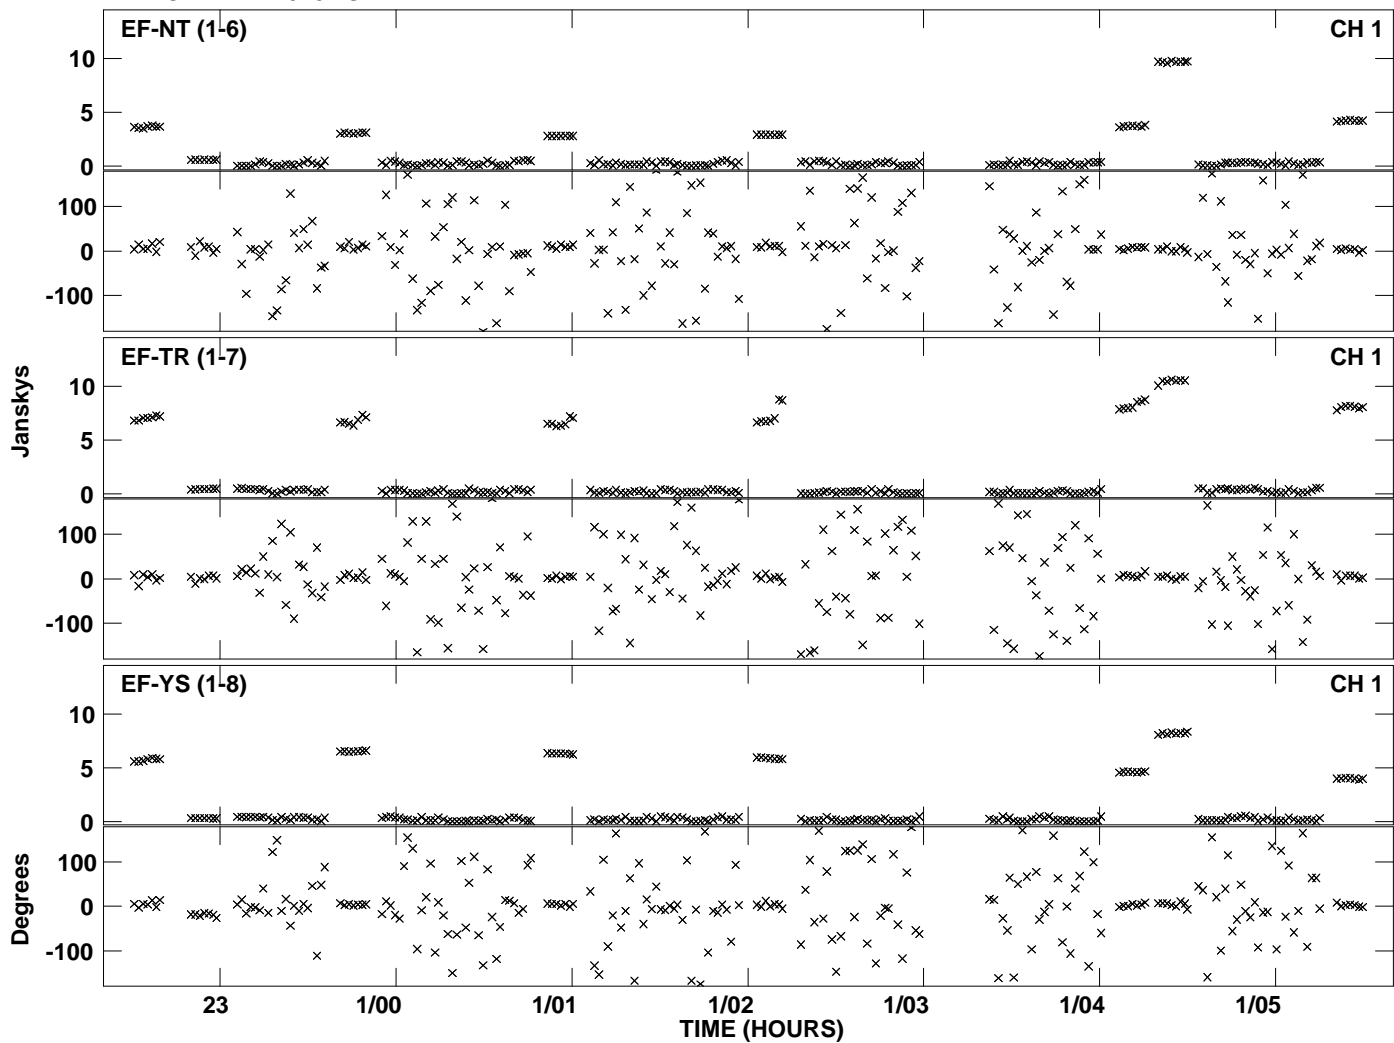

Plot file version 1 created 28-AUG-2013 17:34:45  
Amplitude andPhase vs Time for ES072C.UVDATA.1 Vect aver. CL # 3  
IF 1 CHAN 1 - 2048 STK LL

Plot file version 2 created 28-AUG-2013 17:34:45  
Amplitude and Phase vs Time for ES072C.UVDATA.1 Vect aver. CL # 3  
IF 1 CHAN 1 - 2048 STK LL

Plot file version 3 created 28-AUG-2013 17:38:47  
Amplitude and Phase vs Time for ES072C.UVDATA.1 Vect aver. CL # 3  
IF 1 CHAN 1 - 2048 STK RR

PLot file version 4 created 28-AUG-2013 17:38:47  
Amplitude andPhase vs Time for ES072C.UVDATA.1 Vect aver. CL # 3  
IF 1 CHAN 1 - 2048 STK RR