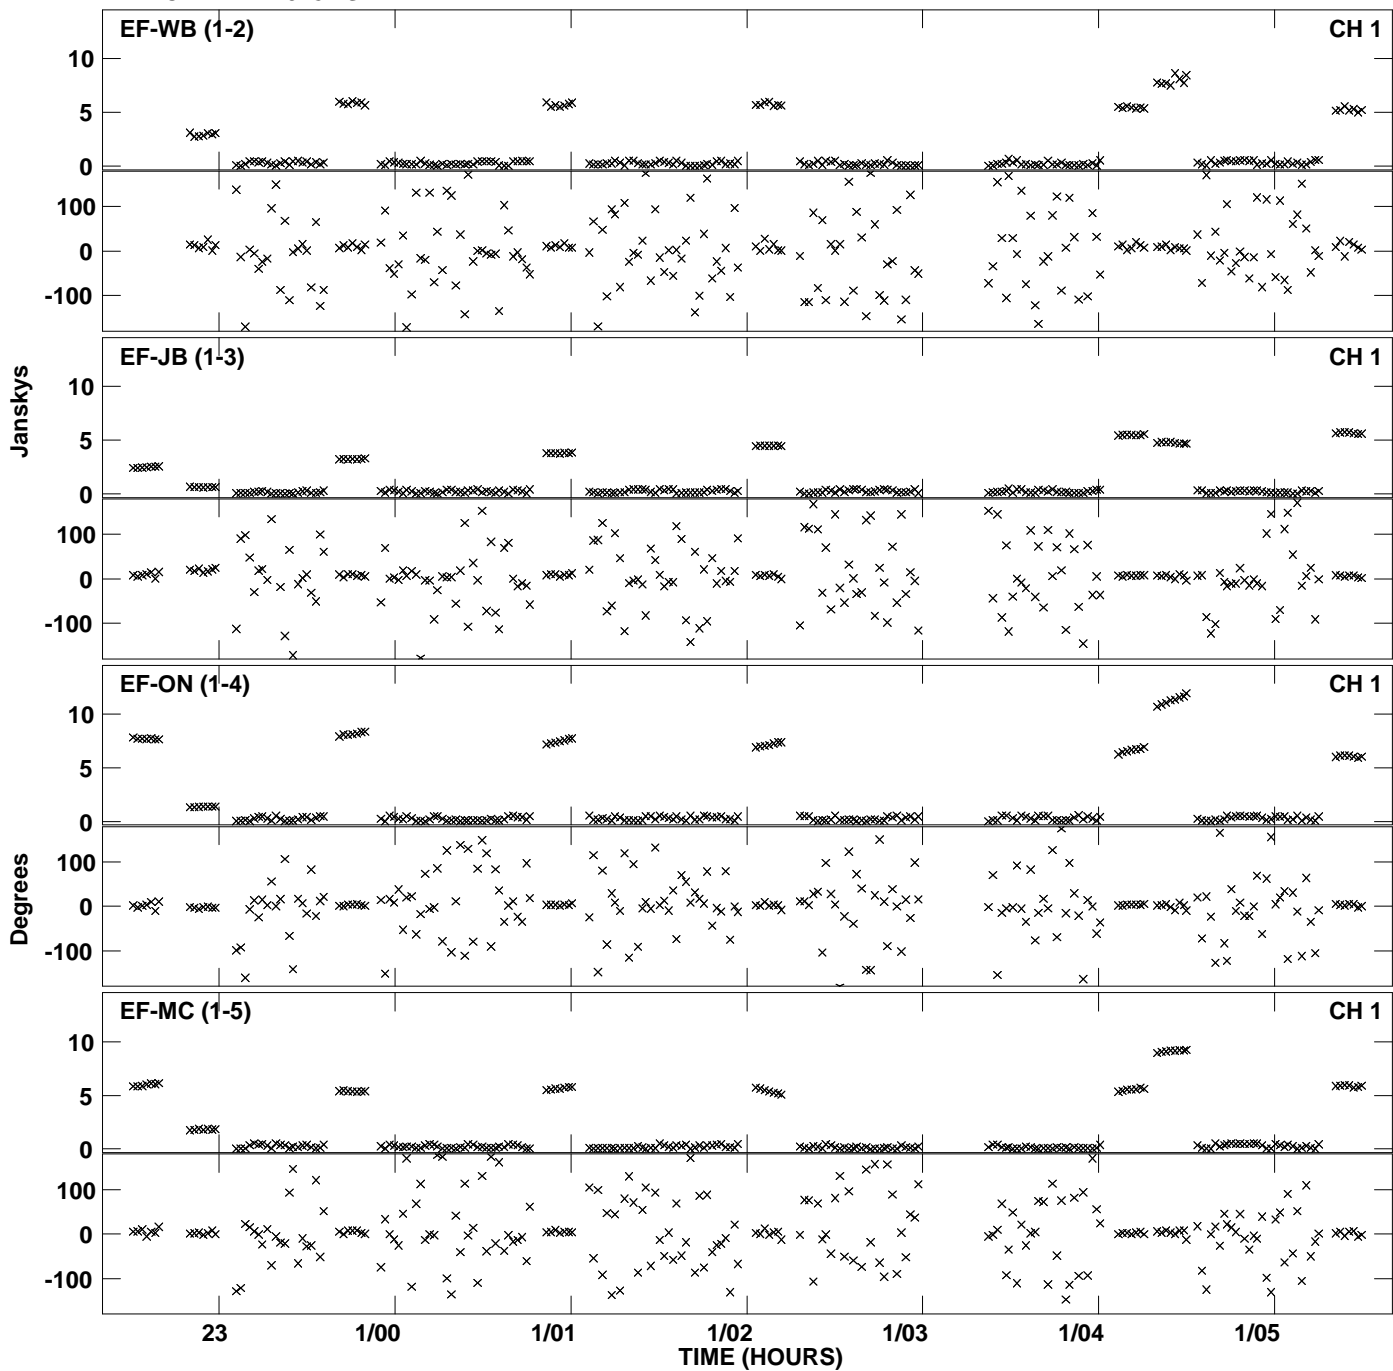

Plot file version 1 created 28-AUG-2013 17:34:45  
Amplitude andPhase vs Time for ES072C.UVDATA.1 Vect aver. CL # 3  
IF 1 CHAN 1 - 2048 STK LL

Plot file version 2 created 28-AUG-2013 17:34:45  
Amplitude and Phase vs Time for ES072C.UVDATA.1 Vect aver. CL # 3  
IF 1 CHAN 1 - 2048 STK LL

Plot file version 3 created 28-AUG-2013 17:38:47  
Amplitude and Phase vs Time for ES072C.UVDATA.1 Vect aver. CL # 3  
IF 1 CHAN 1 - 2048 STK RR

PLot file version 4 created 28-AUG-2013 17:38:47  
Amplitude andPhase vs Time for ES072C.UVDATA.1 Vect aver. CL # 3  
IF 1 CHAN 1 - 2048 STK RR