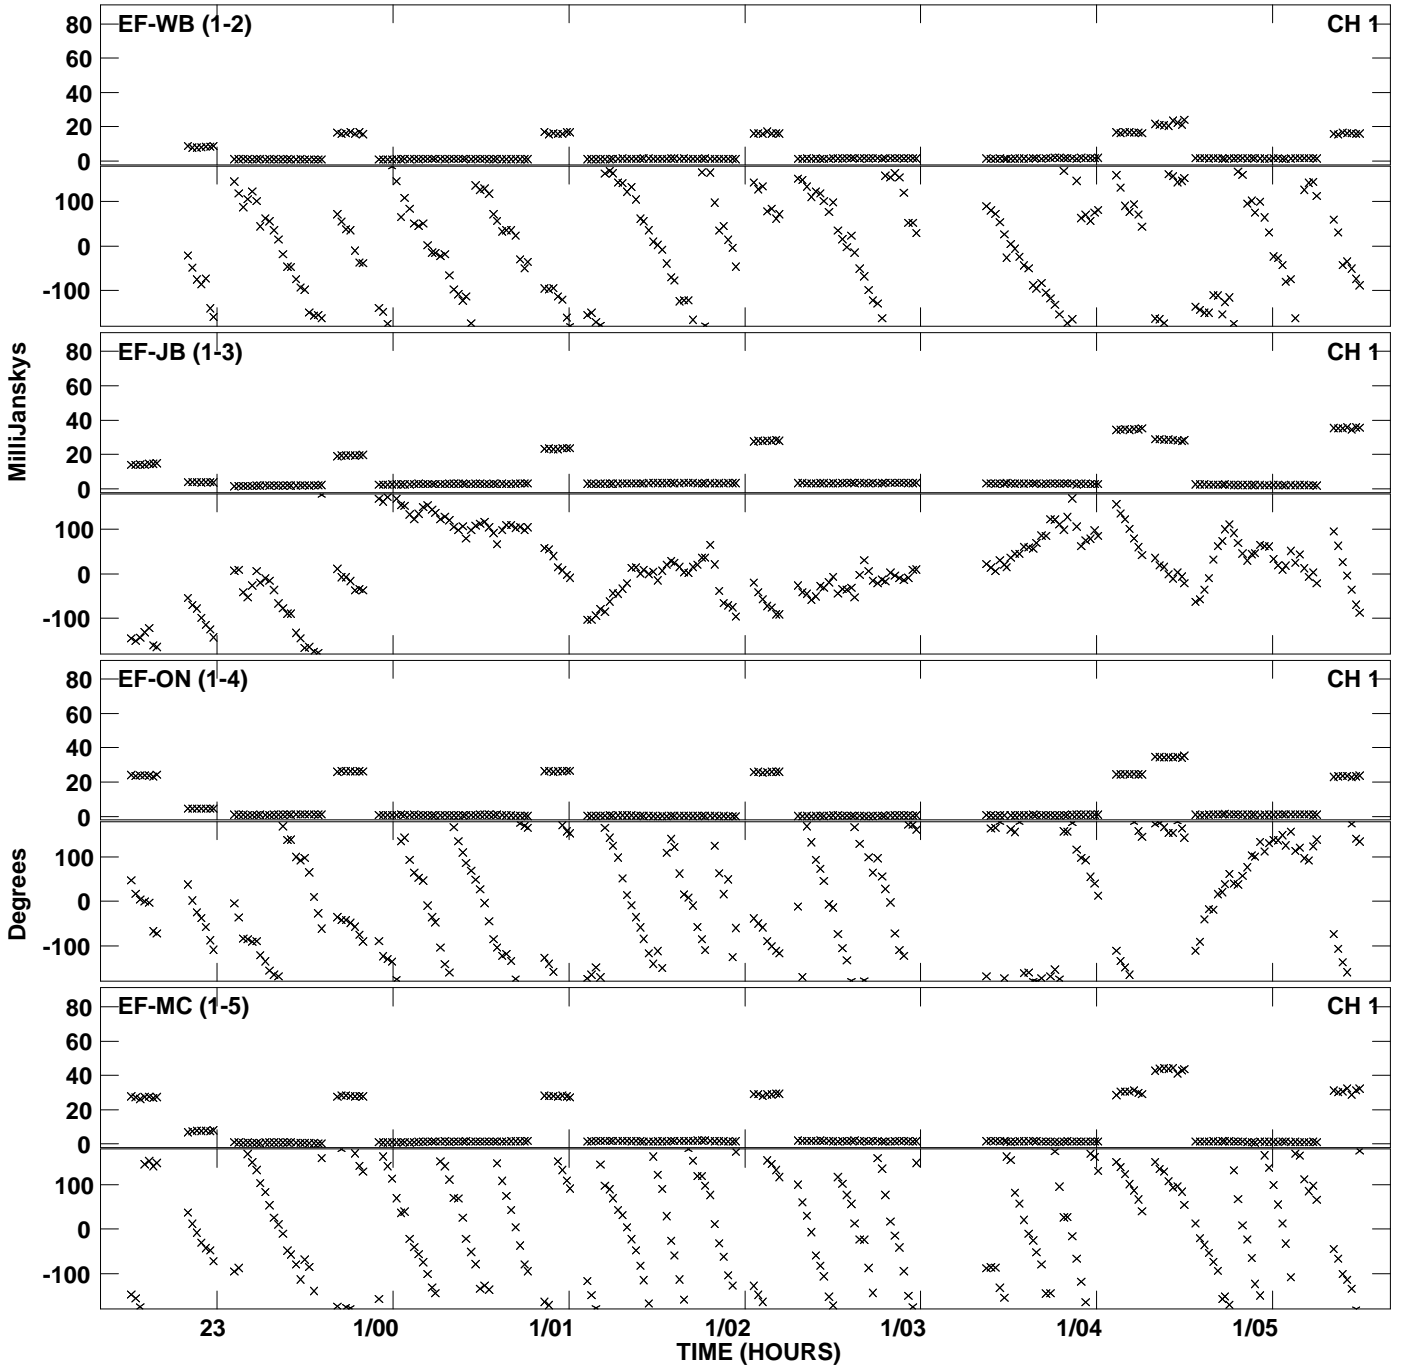

Plot file version 1 created 28-AUG-2013 14:09:01
Amplitude and Phase vs Time for ES072C.UVDATA.1 Vect aver.
IF 1 CHAN 1 - 2048 STK LL

Plot file version 2 created 28-AUG-2013 14:09:01
Amplitude andPhase vs Time for ES072C.UVDATA.1 Vect aver.
IF 1 CHAN 1 - 2048 STK LL

Plot file version 3 created 28-AUG-2013 14:12:07
Amplitude andPhase vs Time for ES072C.UVDATA.1 Vect aver.
IF 1 CHAN 1 - 2048 STK RR

Plot file version 4 created 28-AUG-2013 14:12:07
Amplitude andPhase vs Time for ES072C.UVDATA.1 Vect aver.
IF 1 CHAN 1 - 2048 STK RR