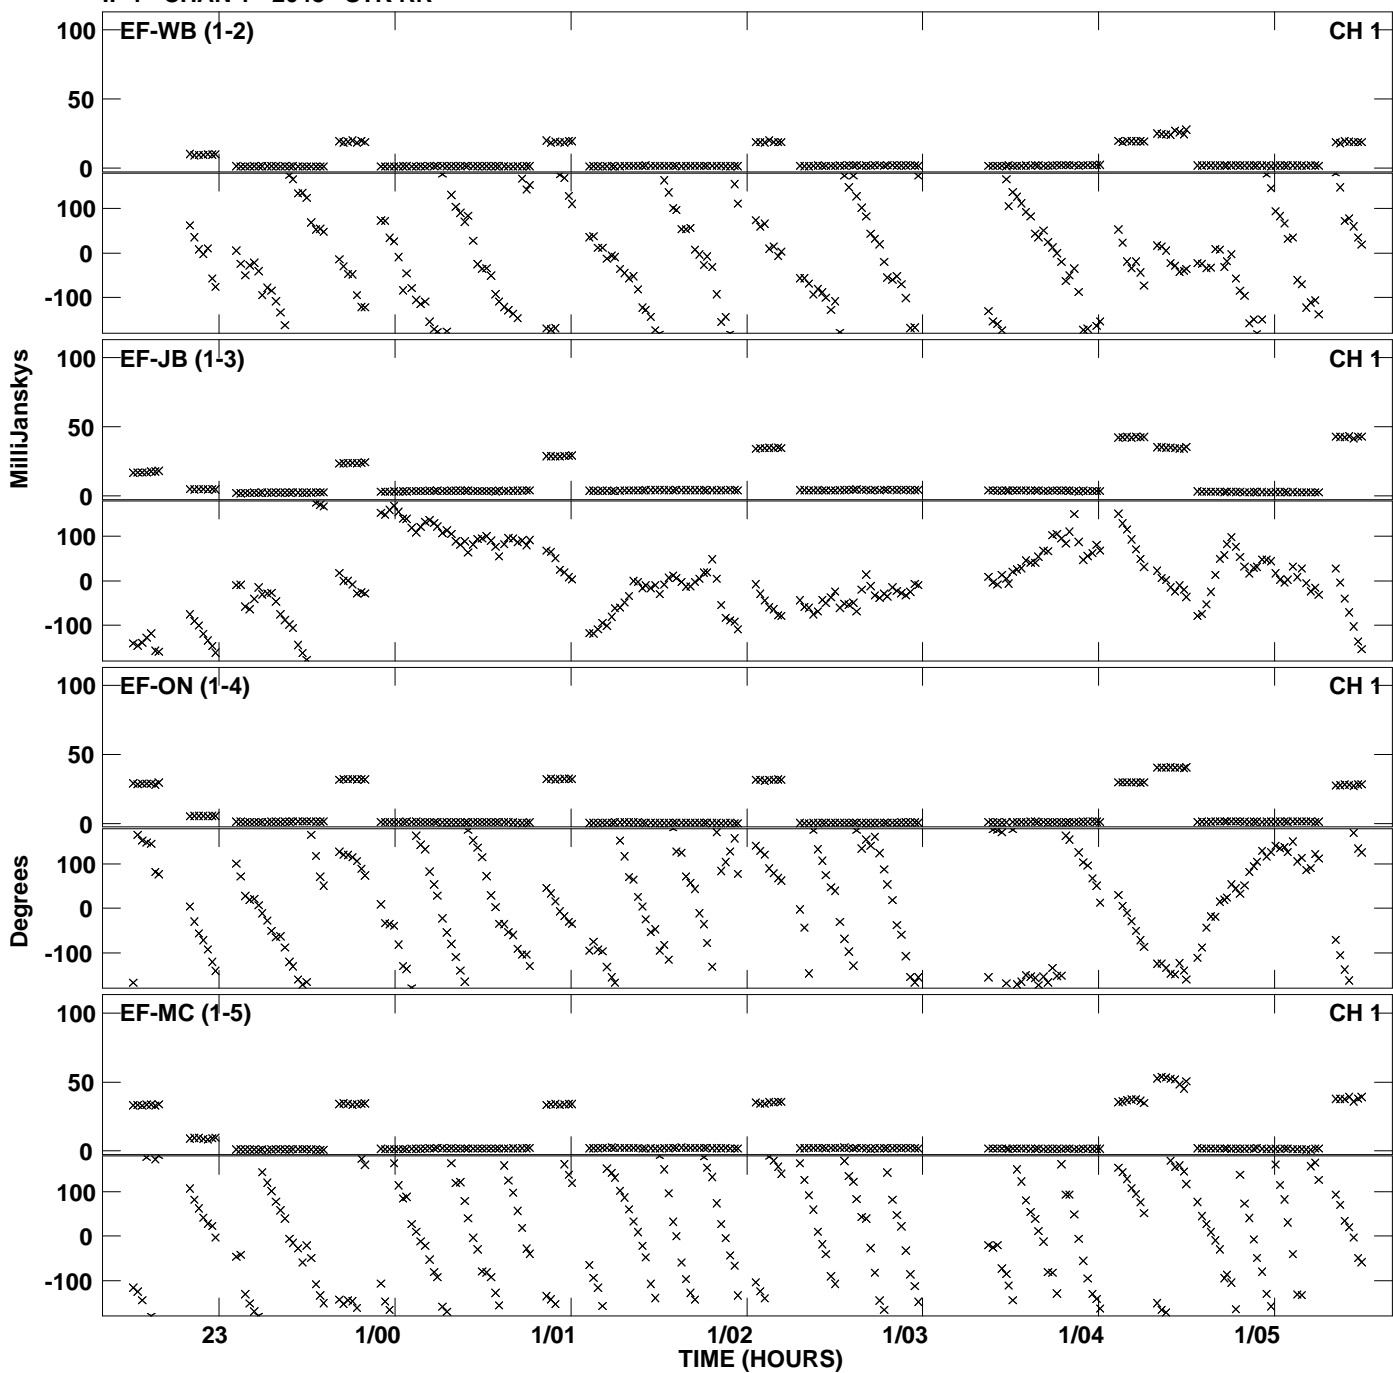

Plot file version 1 created 28-AUG-2013 14:09:01
Amplitude and Phase vs Time for ES072C.UVDATA.1 Vect aver.
IF 1 CHAN 1 - 2048 STK LL

Plot file version 2 created 28-AUG-2013 14:09:01
Amplitude andPhase vs Time for ES072C.UVDATA.1 Vect aver.
IF 1 CHAN 1 - 2048 STK LL

Plot file version 3 created 28-AUG-2013 14:12:07
Amplitude andPhase vs Time for ES072C.UVDATA.1 Vect aver.
IF 1 CHAN 1 - 2048 STK RR

Plot file version 4 created 28-AUG-2013 14:12:07
Amplitude andPhase vs Time for ES072C.UVDATA.1 Vect aver.
IF 1 CHAN 1 - 2048 STK RR