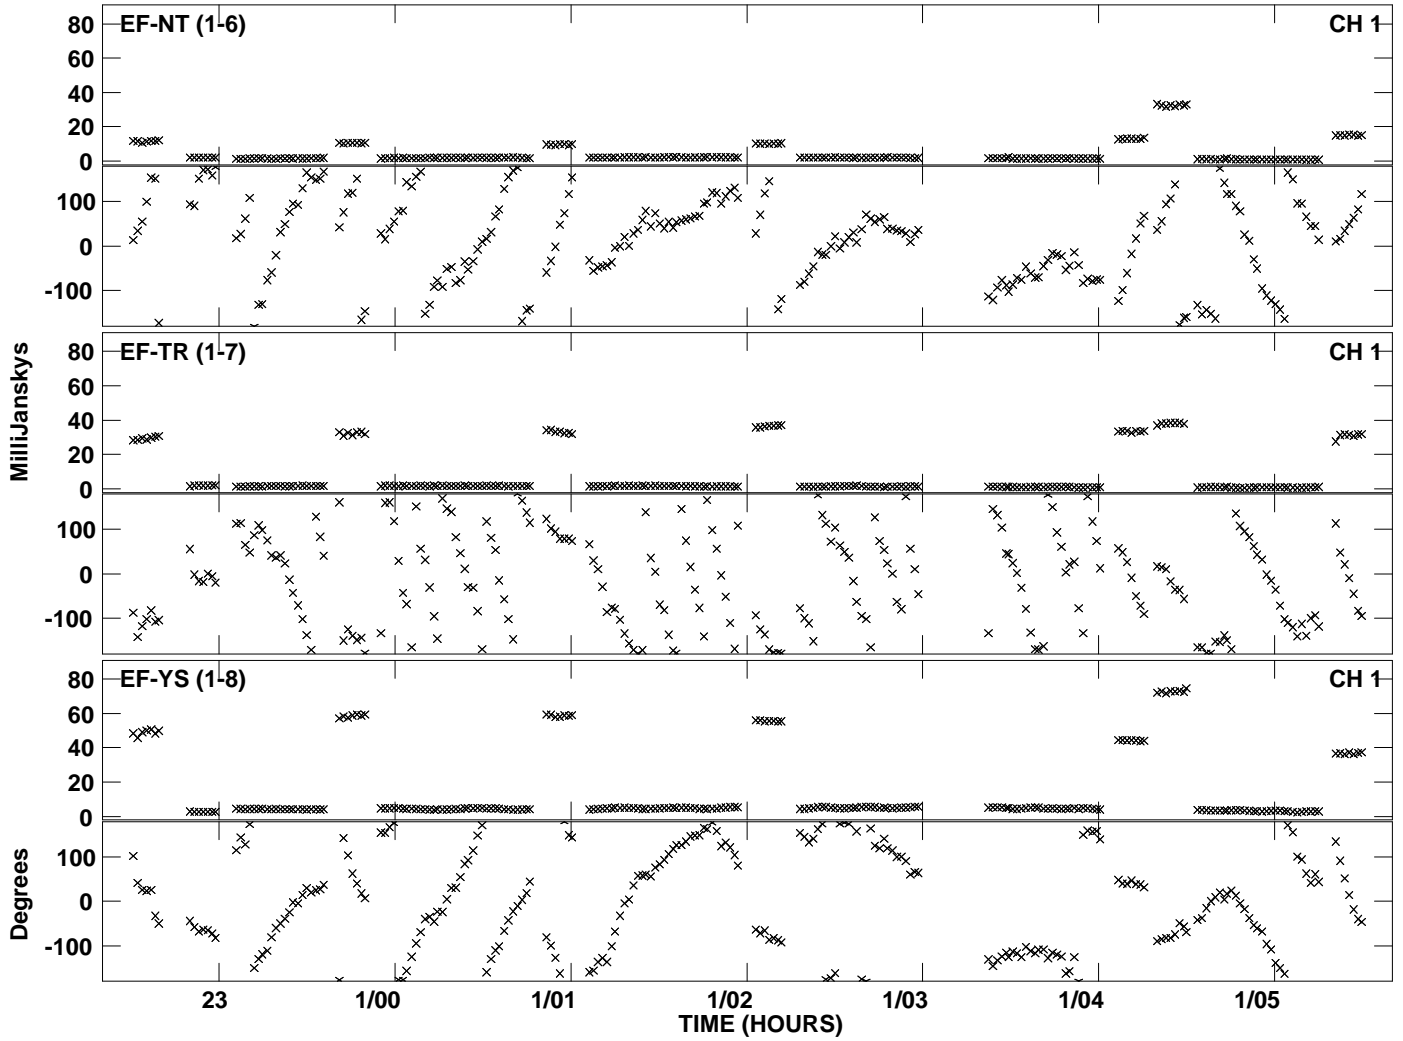

Plot file version 1 created 28-AUG-2013 14:09:01
Amplitude and Phase vs Time for ES072C.UVDATA.1 Vect aver.
IF 1 CHAN 1 - 2048 STK LL

Plot file version 2 created 28-AUG-2013 14:09:01
Amplitude andPhase vs Time for ES072C.UVDATA.1 Vect aver.
IF 1 CHAN 1 - 2048 STK LL

Plot file version 3 created 28-AUG-2013 14:12:07
Amplitude andPhase vs Time for ES072C.UVDATA.1 Vect aver.
IF 1 CHAN 1 - 2048 STK RR

Plot file version 4 created 28-AUG-2013 14:12:07
Amplitude andPhase vs Time for ES072C.UVDATA.1 Vect aver.
IF 1 CHAN 1 - 2048 STK RR