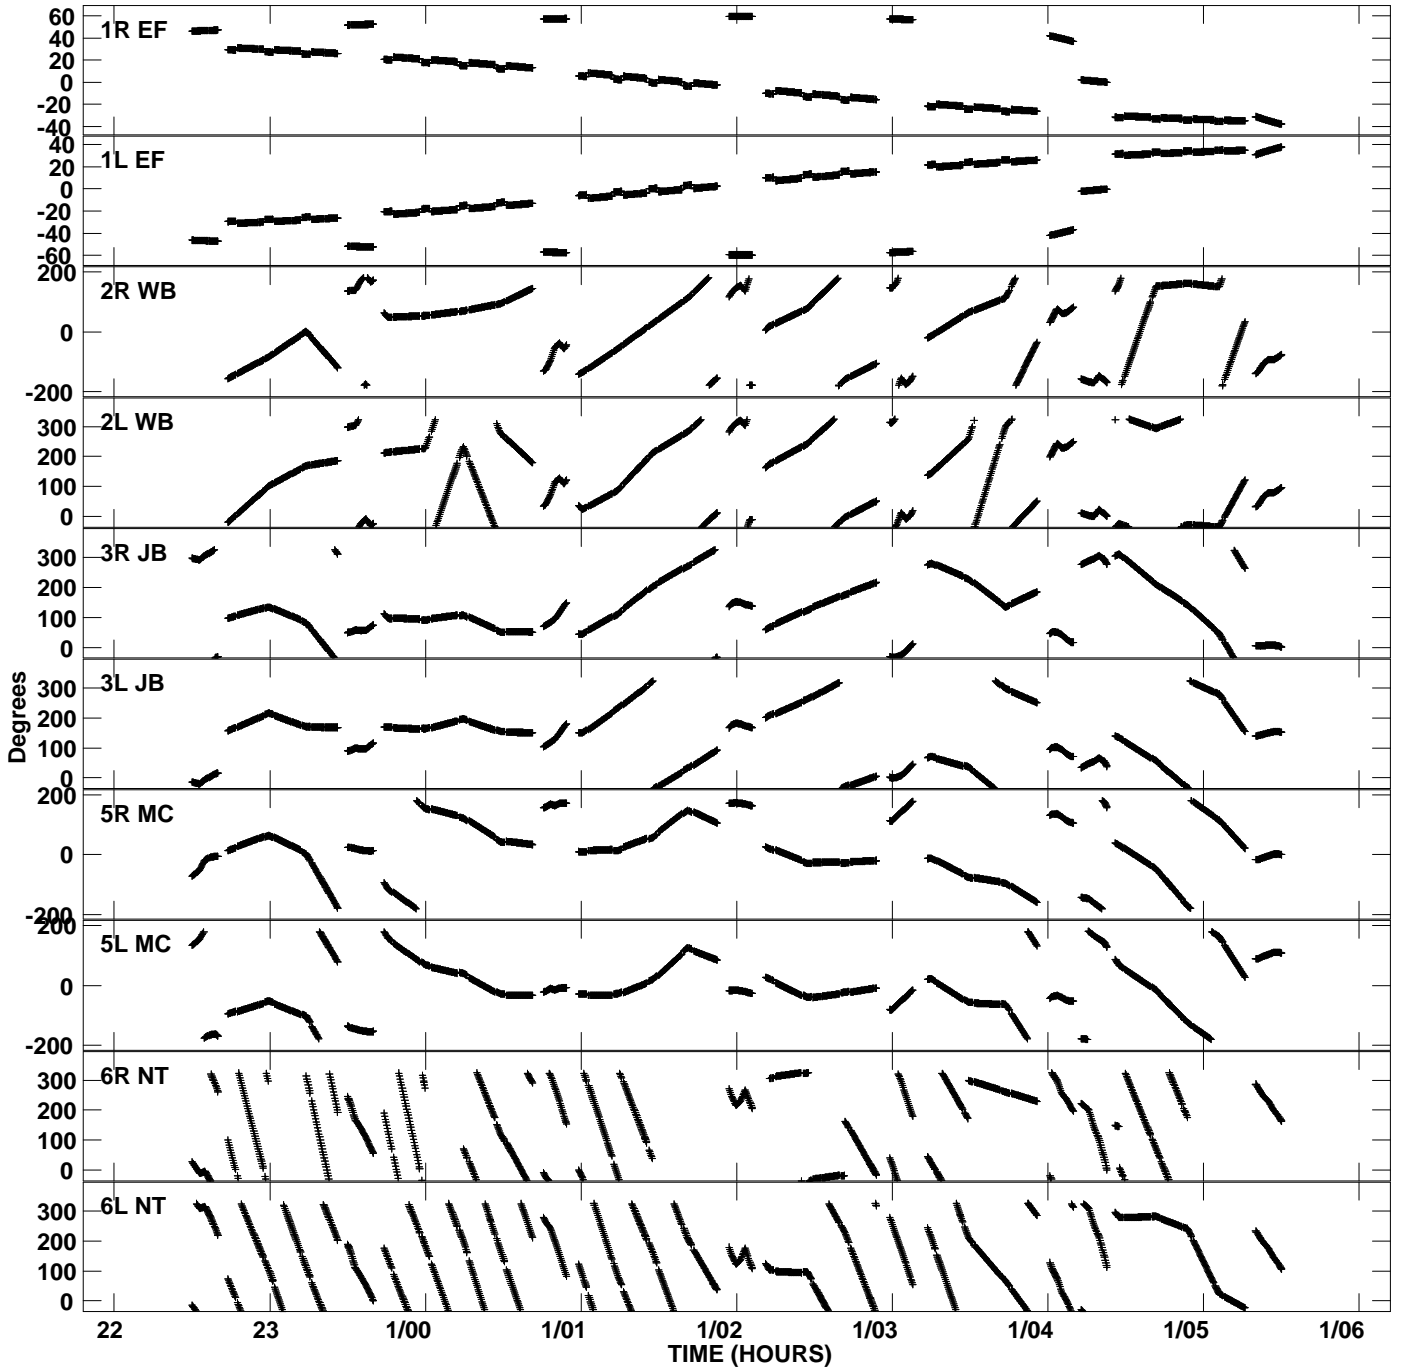

Plot file version 1 created 29-AUG-2013 14:01:18
Gain phs vs UTC time for ES072D.UVDATA.1
CL 3 Rpol & Lpol IF 1

Plot file version 2 created 29-AUG-2013 14:01:18
Gain phs vs UTC time for ES072D.UVDATA.1
CL 3 Rpol & Lpol IF 1