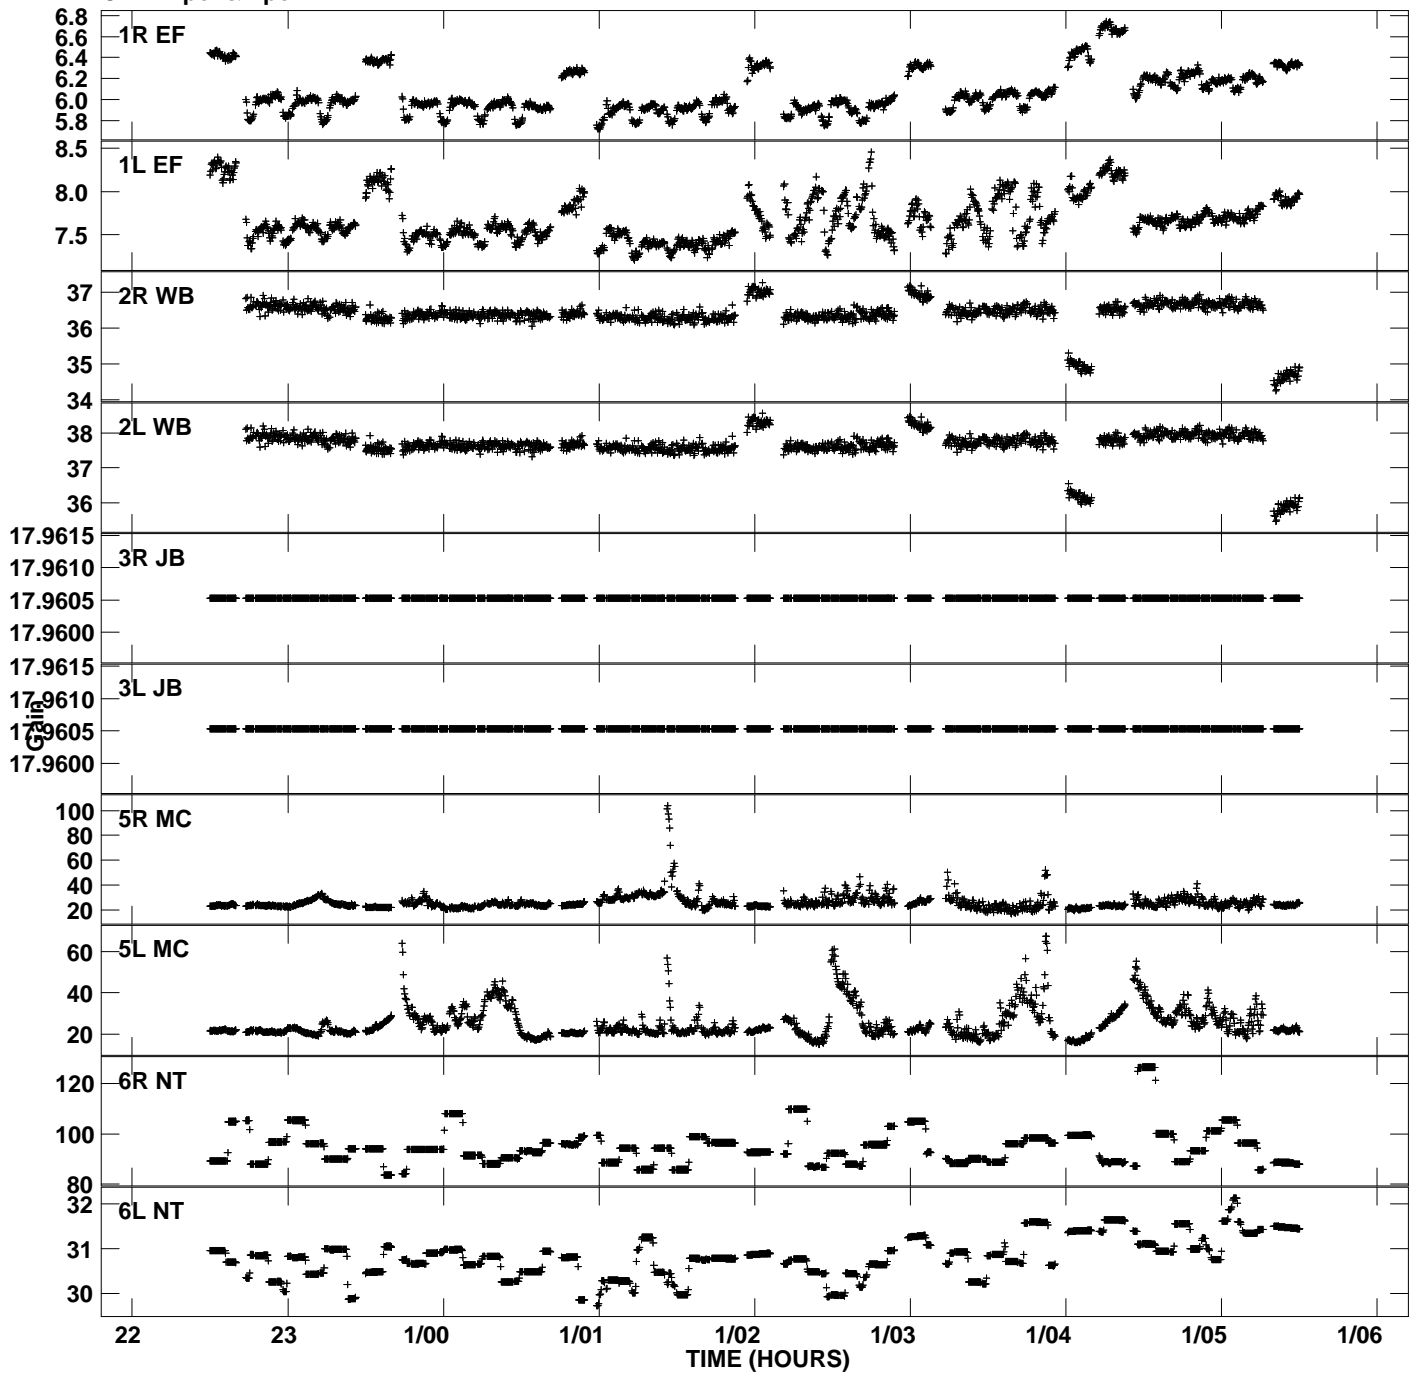

Plot file version 1 created 29-AUG-2013 13:08:14
Gain amp vs UTC time for ES072D.UVDATA.1
CL 2 Rpol & Lpol IF 1

Plot file version 2 created 29-AUG-2013 13:08:14
Gain amp vs UTC time for ES072D.UVDATA.1
CL 2 Rpol & Lpol IF 1