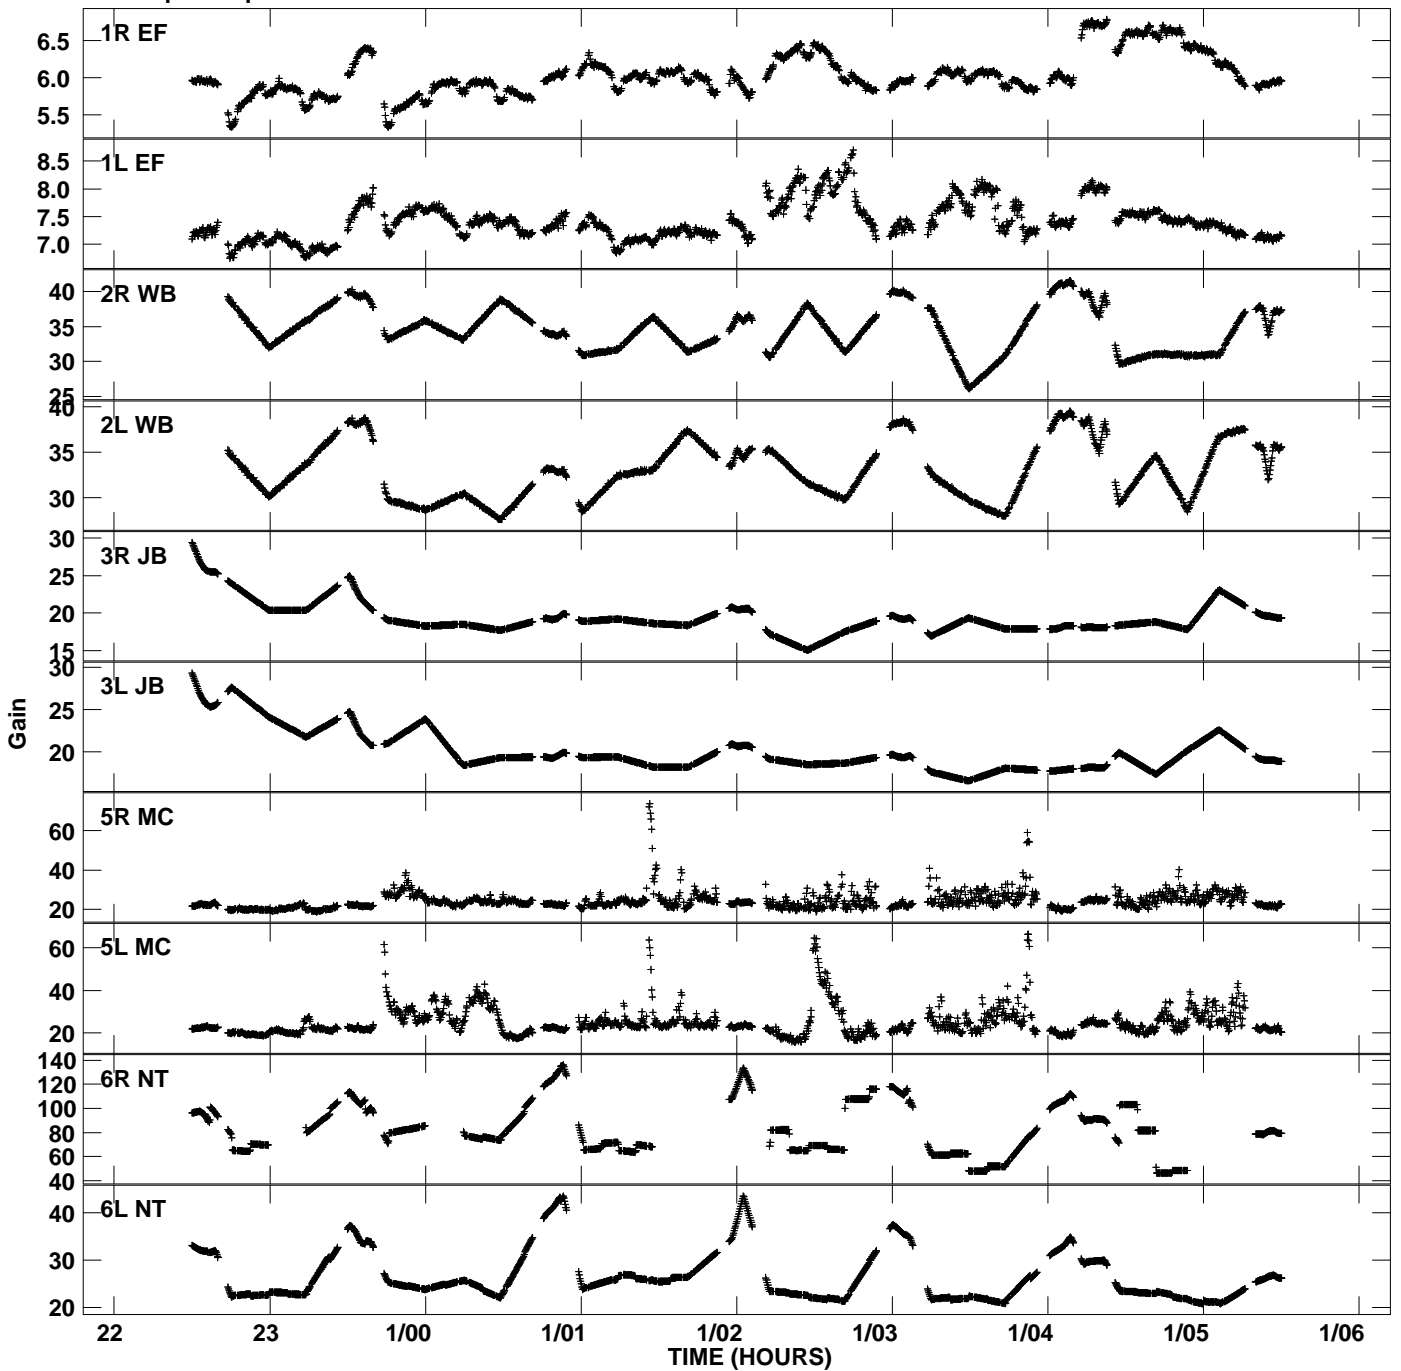

Plot file version 1 created 29-AUG-2013 14:33:34  
Gain amp vs UTC time for ES072D.TMP.1  
CL 4 Rpol & Lpol IF 1

Plot file version 2 created 29-AUG-2013 14:33:34  
Gain amp vs UTC time for ES072D.TMP.1  
CL 4 Rpol & Lpol IF 1