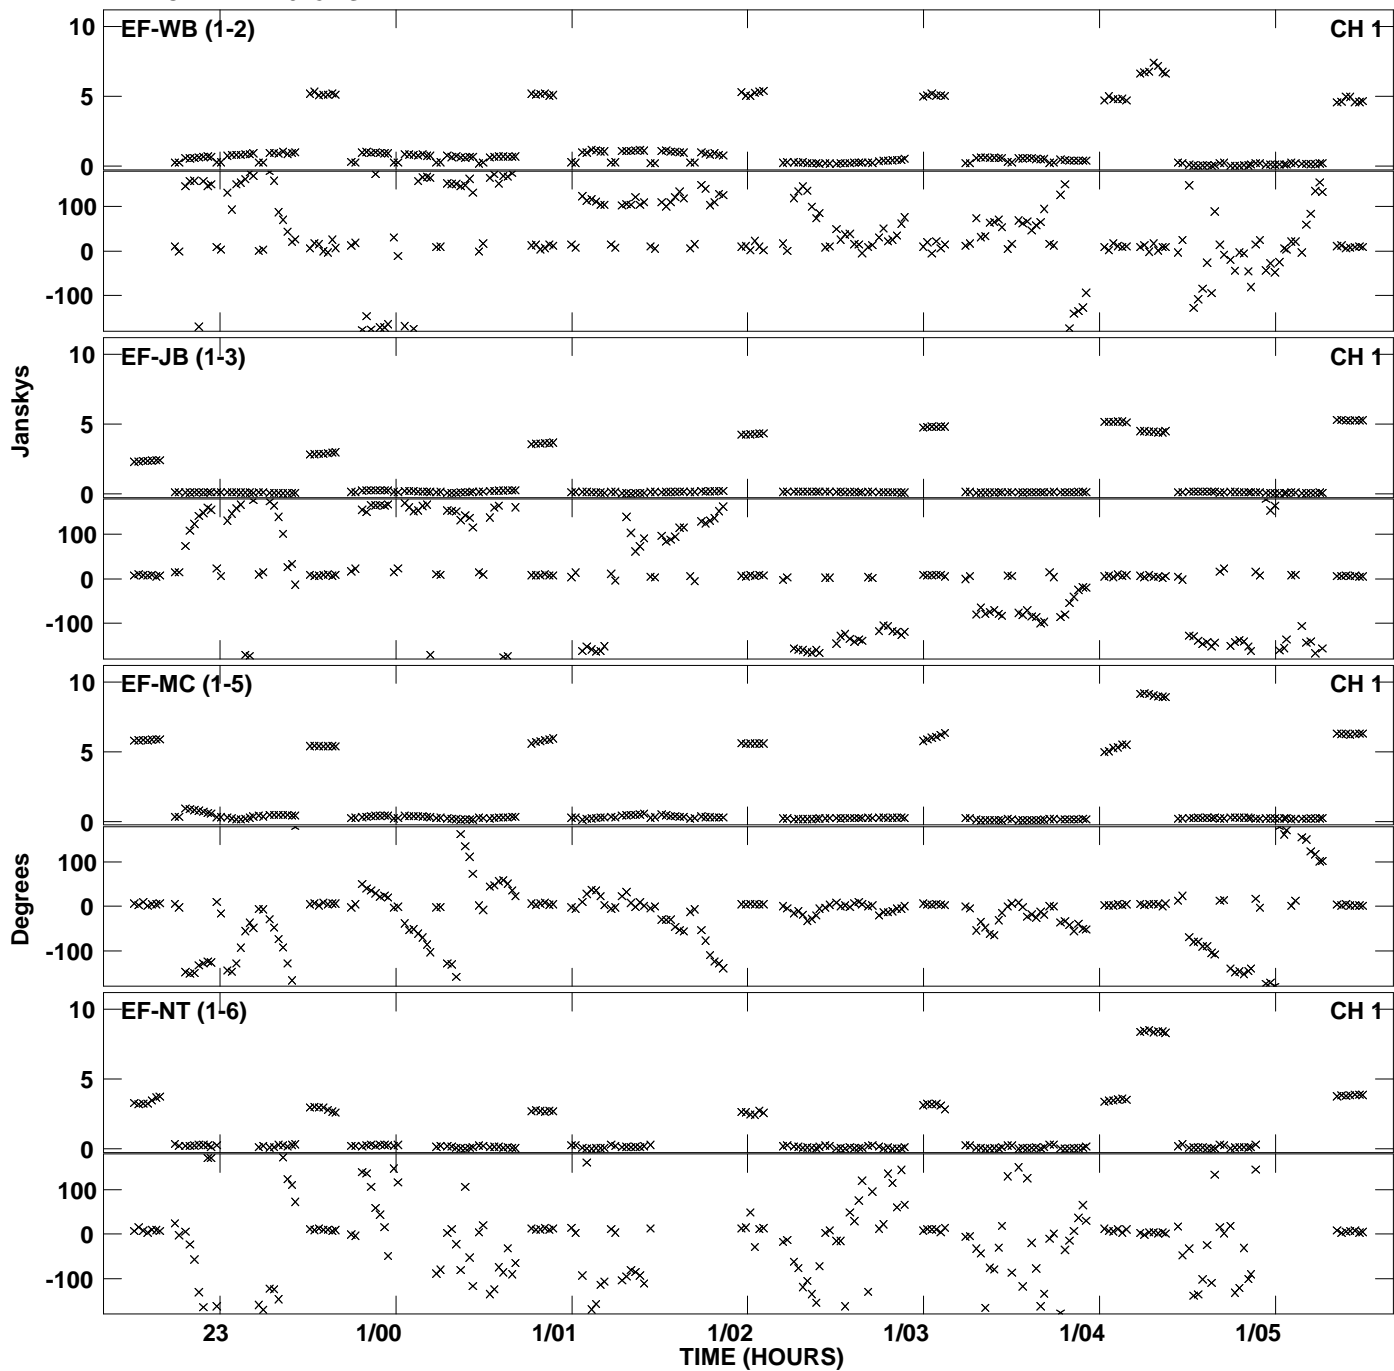

Plot file version 1 created 29-AUG-2013 14:26:35  
Amplitude andPhase vs Time for ES072D.UVDATA.1 Vect aver. CL # 3  
IF 1 CHAN 1 - 2048 STK LL

Plot file version 2 created 29-AUG-2013 14:26:35  
Amplitude andPhase vs Time for ES072D.UVDATA.1 Vect aver. CL # 3  
IF 1 CHAN 1 - 2048 STK LL

Plot file version 3 created 29-AUG-2013 14:29:31  
Amplitude andPhase vs Time for ES072D.UVDATA.1 Vect aver. CL # 3  
IF 1 CHAN 1 - 2048 STK RR

Plot file version 4 created 29-AUG-2013 14:29:31  
Amplitude andPhase vs Time for ES072D.UVDATA.1 Vect aver. CL # 3  
IF 1 CHAN 1 - 2048 STK RR