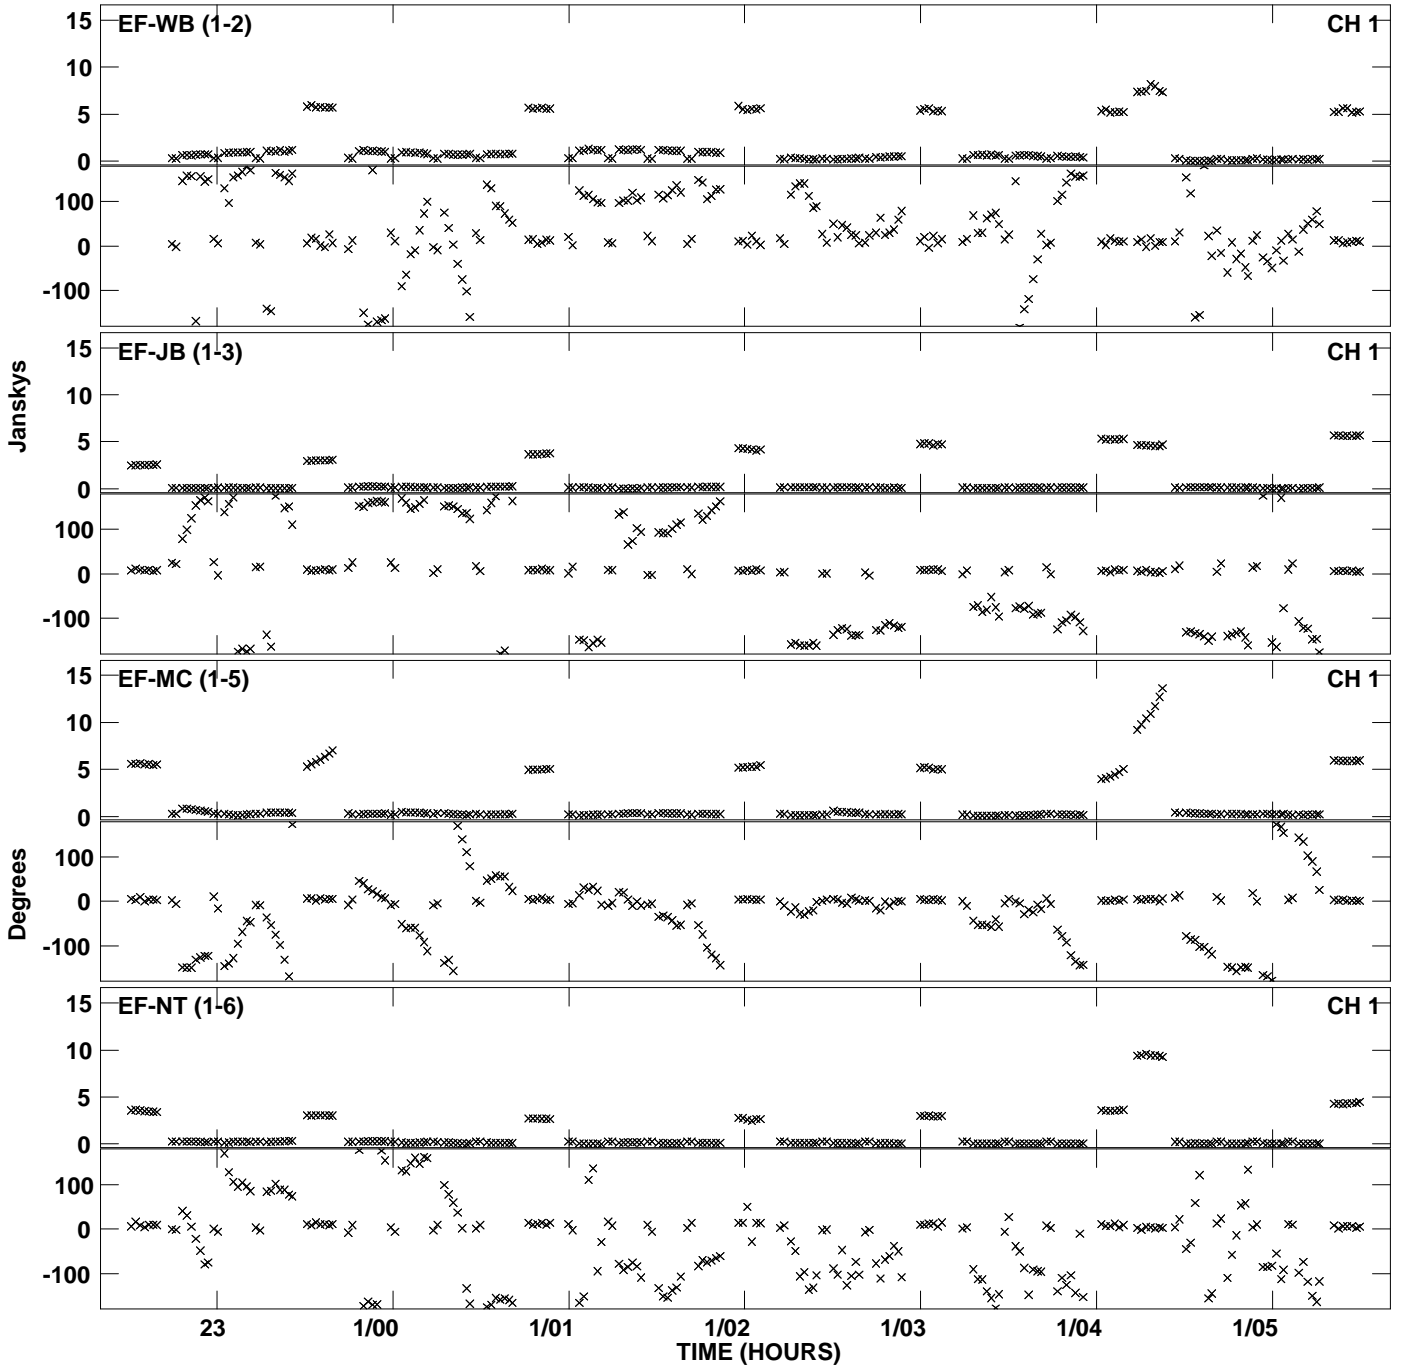

Plot file version 1 created 29-AUG-2013 14:26:35  
Amplitude andPhase vs Time for ES072D.UVDATA.1 Vect aver. CL # 3  
IF 1 CHAN 1 - 2048 STK LL

Plot file version 2 created 29-AUG-2013 14:26:35  
Amplitude andPhase vs Time for ES072D.UVDATA.1 Vect aver. CL # 3  
IF 1 CHAN 1 - 2048 STK LL

Plot file version 3 created 29-AUG-2013 14:29:31  
Amplitude andPhase vs Time for ES072D.UVDATA.1 Vect aver. CL # 3  
IF 1 CHAN 1 - 2048 STK RR

Plot file version 4 created 29-AUG-2013 14:29:31  
Amplitude andPhase vs Time for ES072D.UVDATA.1 Vect aver. CL # 3  
IF 1 CHAN 1 - 2048 STK RR