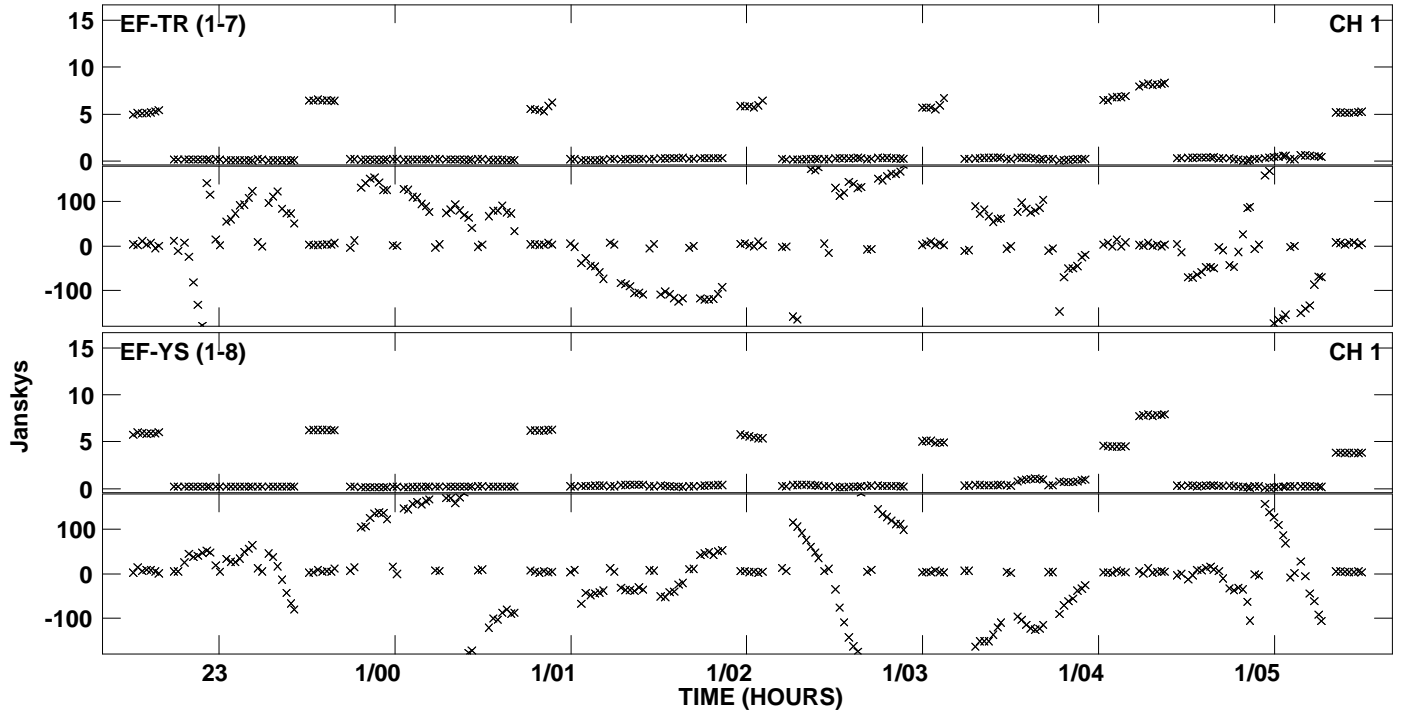

Plot file version 1 created 29-AUG-2013 14:26:35  
Amplitude andPhase vs Time for ES072D.UVDATA.1 Vect aver. CL # 3  
IF 1 CHAN 1 - 2048 STK LL

Plot file version 2 created 29-AUG-2013 14:26:35  
Amplitude andPhase vs Time for ES072D.UVDATA.1 Vect aver. CL # 3  
IF 1 CHAN 1 - 2048 STK LL

Plot file version 3 created 29-AUG-2013 14:29:31  
Amplitude andPhase vs Time for ES072D.UVDATA.1 Vect aver. CL # 3  
IF 1 CHAN 1 - 2048 STK RR

Plot file version 4 created 29-AUG-2013 14:29:31  
Amplitude andPhase vs Time for ES072D.UVDATA.1 Vect aver. CL # 3  
IF 1 CHAN 1 - 2048 STK RR