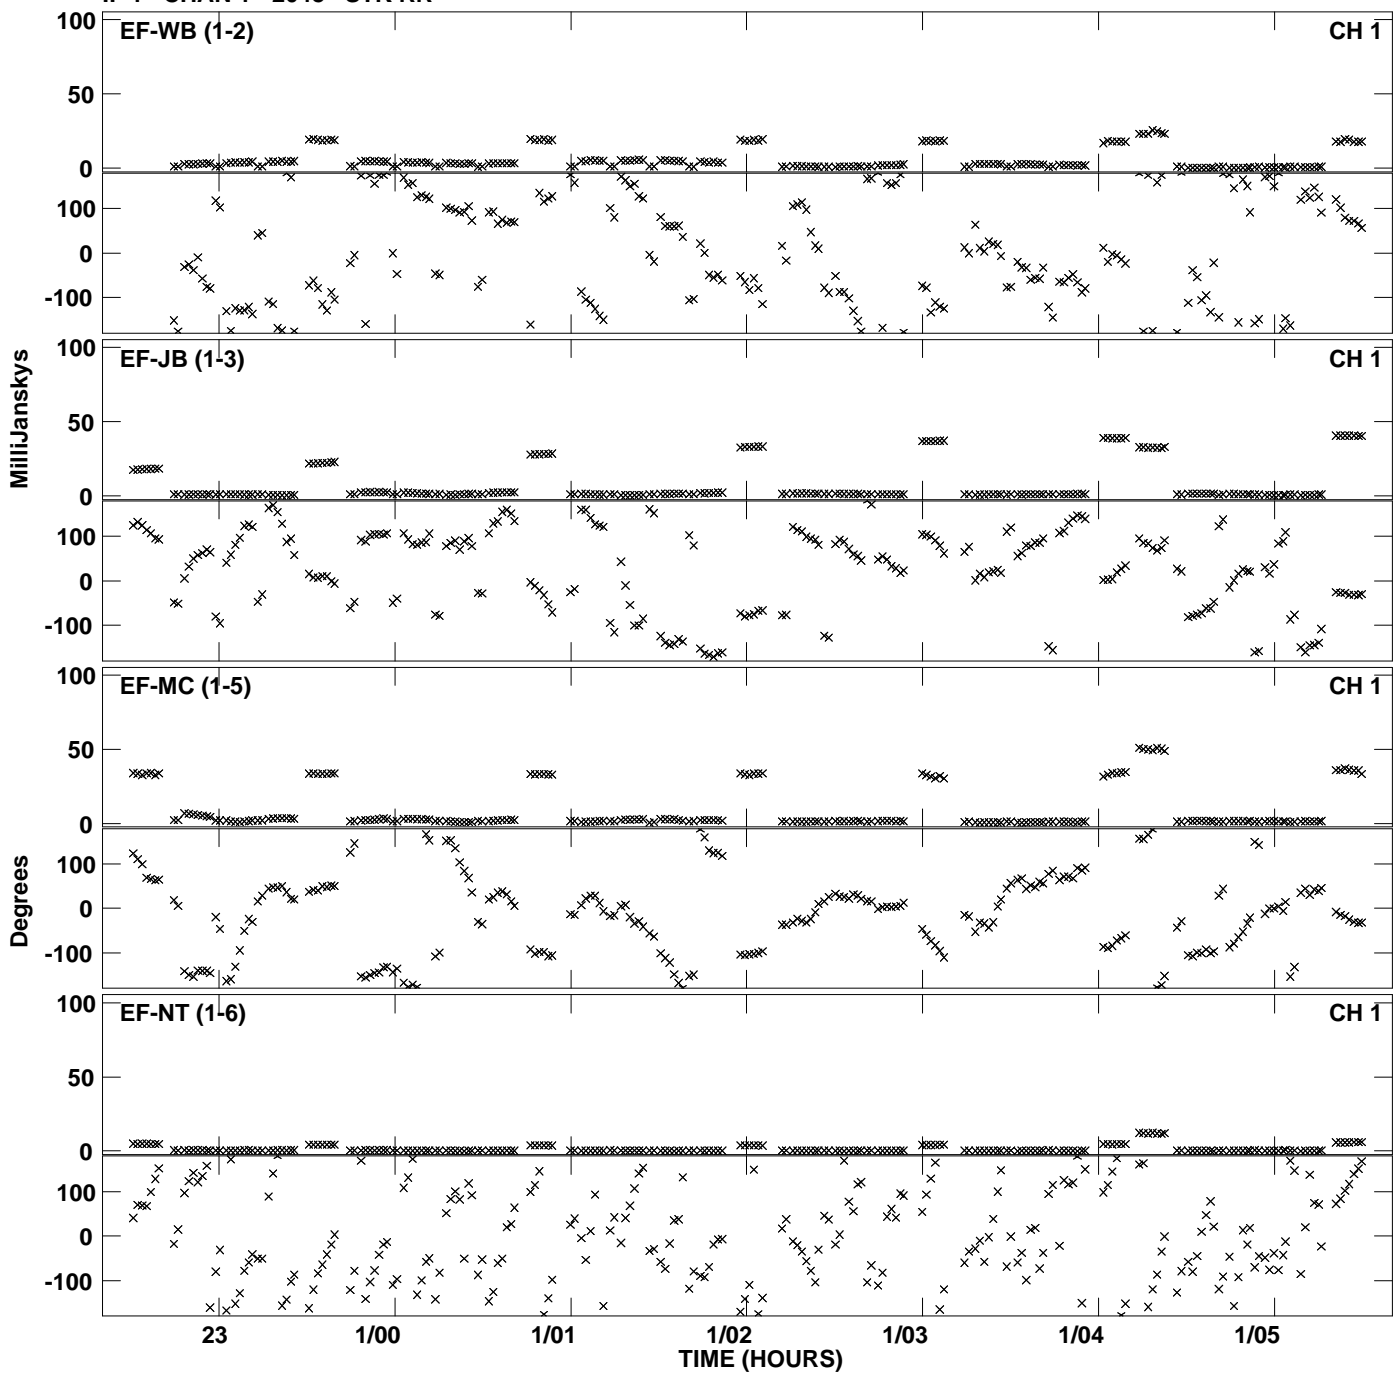

Plot file version 1 created 28-AUG-2013 16:24:15  
Amplitude andPhase vs Time for ES072D.UVDATA.1 Vect aver.  
IF 1 CHAN 1 - 2048 STK LL

Plot file version 2 created 28-AUG-2013 16:24:15  
Amplitude andPhase vs Time for ES072D.UVDATA.1 Vect aver.  
IF 1 CHAN 1 - 2048 STK LL

Plot file version 3 created 28-AUG-2013 16:26:34  
Amplitude andPhase vs Time for ES072D.UVDATA.1 Vect aver.  
IF 1 CHAN 1 - 2048 STK RR

PLot file version 4 created 28-AUG-2013 16:26:34  
Amplitude andPhase vs Time for ES072D.UVDATA.1 Vect aver.  
IF 1 CHAN 1 - 2048 STK RR