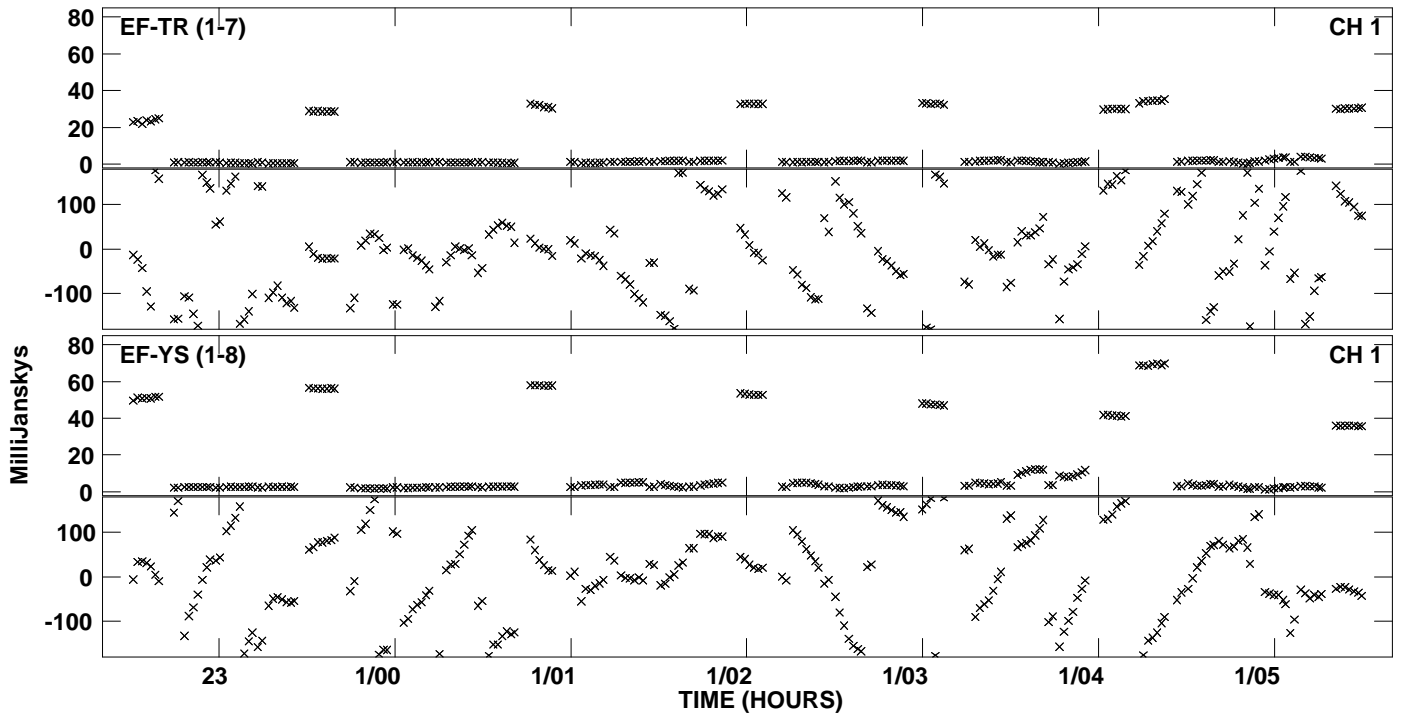

Plot file version 1 created 28-AUG-2013 16:24:15  
Amplitude andPhase vs Time for ES072D.UVDATA.1 Vect aver.  
IF 1 CHAN 1 - 2048 STK LL

Plot file version 2 created 28-AUG-2013 16:24:15  
Amplitude andPhase vs Time for ES072D.UVDATA.1 Vect aver.  
IF 1 CHAN 1 - 2048 STK LL

Plot file version 3 created 28-AUG-2013 16:26:34  
Amplitude andPhase vs Time for ES072D.UVDATA.1 Vect aver.  
IF 1 CHAN 1 - 2048 STK RR

PLot file version 4 created 28-AUG-2013 16:26:34  
Amplitude andPhase vs Time for ES072D.UVDATA.1 Vect aver.  
IF 1 CHAN 1 - 2048 STK RR