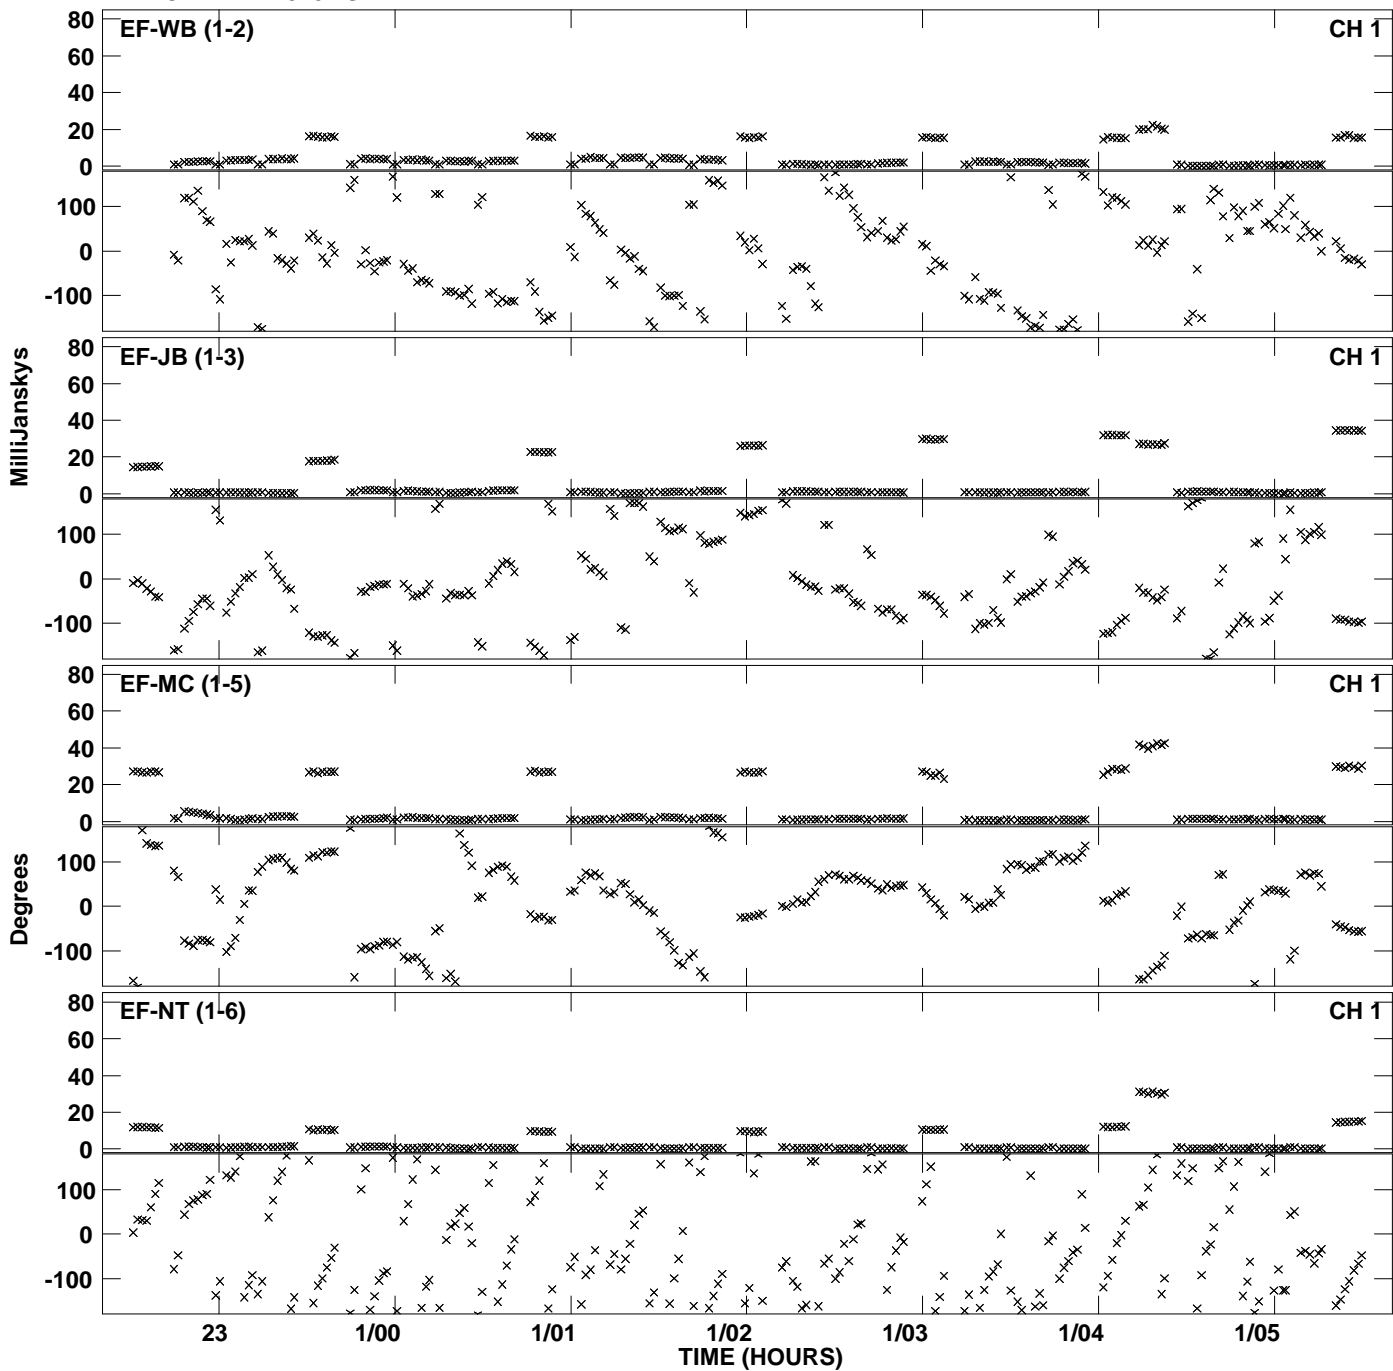

Plot file version 1 created 28-AUG-2013 16:24:15  
Amplitude andPhase vs Time for ES072D.UVDATA.1 Vect aver.  
IF 1 CHAN 1 - 2048 STK LL

Plot file version 2 created 28-AUG-2013 16:24:15  
Amplitude andPhase vs Time for ES072D.UVDATA.1 Vect aver.  
IF 1 CHAN 1 - 2048 STK LL

Plot file version 3 created 28-AUG-2013 16:26:34  
Amplitude andPhase vs Time for ES072D.UVDATA.1 Vect aver.  
IF 1 CHAN 1 - 2048 STK RR

PLot file version 4 created 28-AUG-2013 16:26:34  
Amplitude andPhase vs Time for ES072D.UVDATA.1 Vect aver.  
IF 1 CHAN 1 - 2048 STK RR