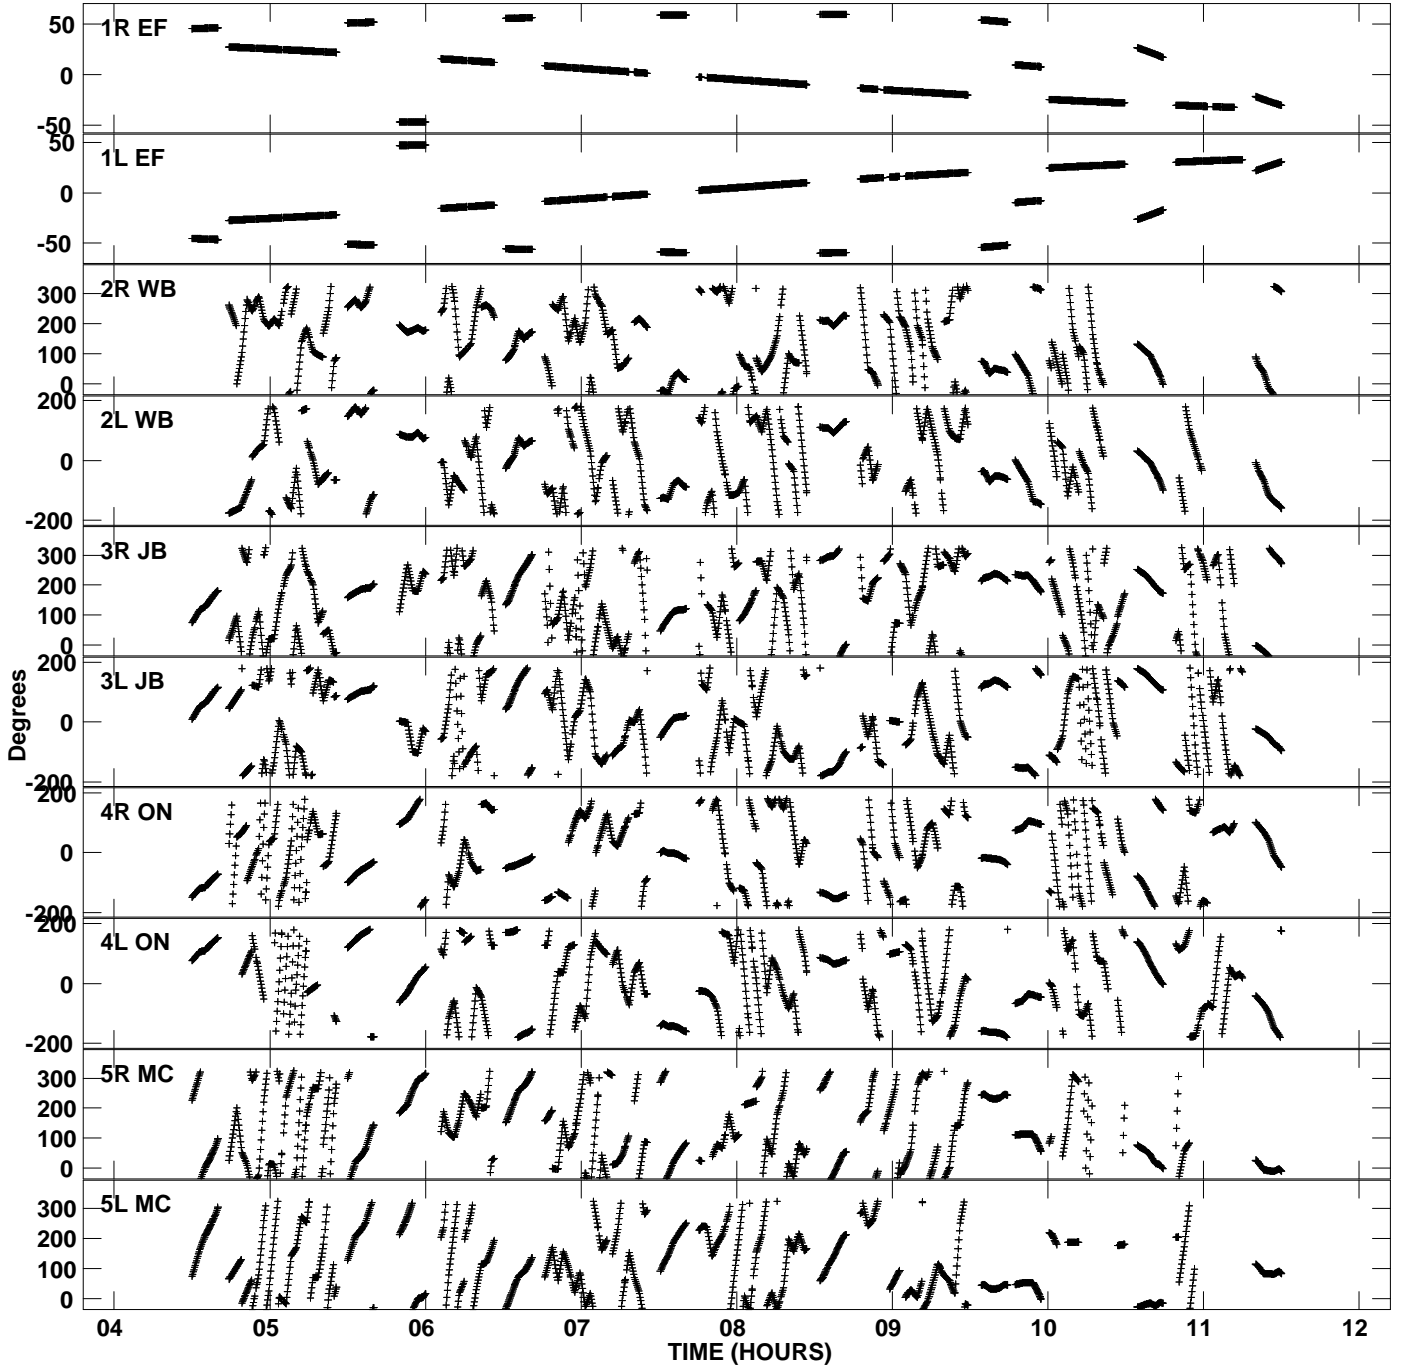

Plot file version 1 created 11-JUL-2014 23:05:07
Gain phs vs UTC time for ES072E.UVDATA.1
CL 3 Rpol & Lpol IF 1

Plot file version 2 created 11-JUL-2014 23:05:07
Gain phs vs UTC time for ES072E.UVDATA.1
CL 3 Rpol & Lpol IF 1