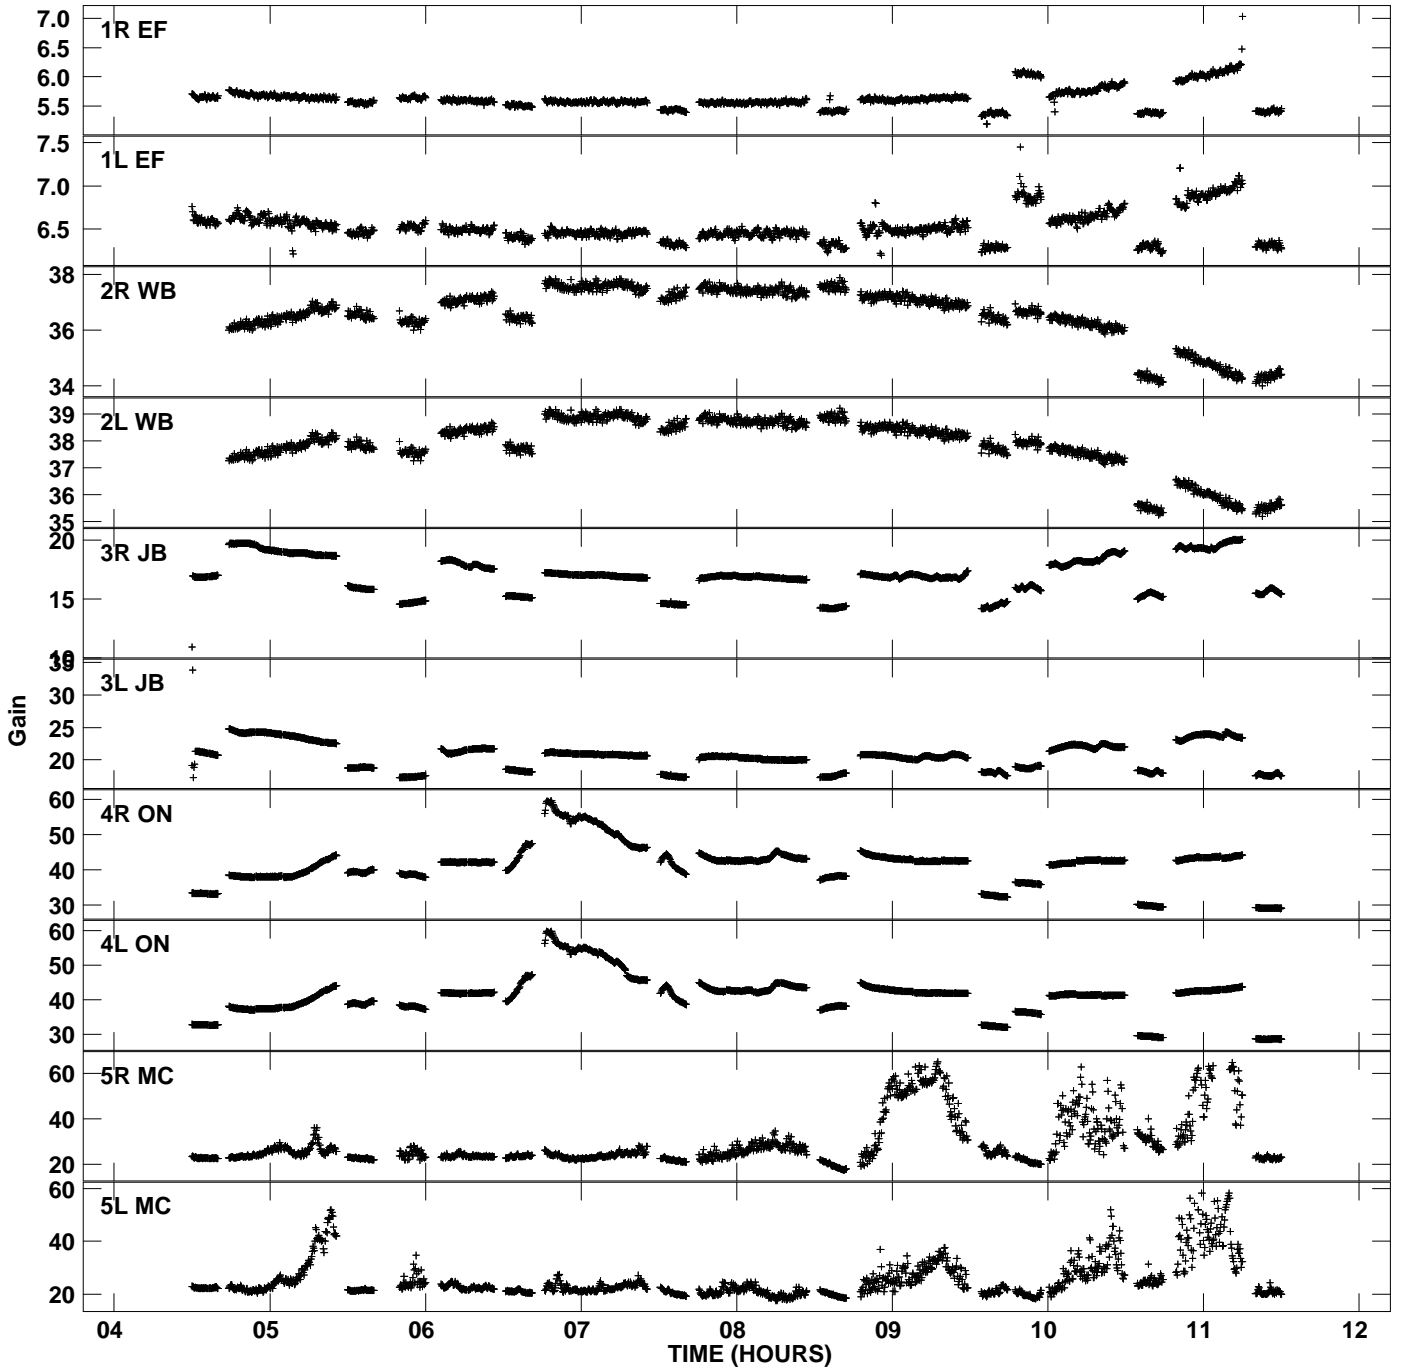

Plot file version 1 created 11-JUL-2014 17:26:17
Gain amp vs UTC time for ES072E.UVDATA.1
CL 2 Rpol & Lpol IF 1

Plot file version 2 created 11-JUL-2014 17:26:17
Gain amp vs UTC time for ES072E.UVDATA.1
CL 2 Rpol & Lpol IF 1