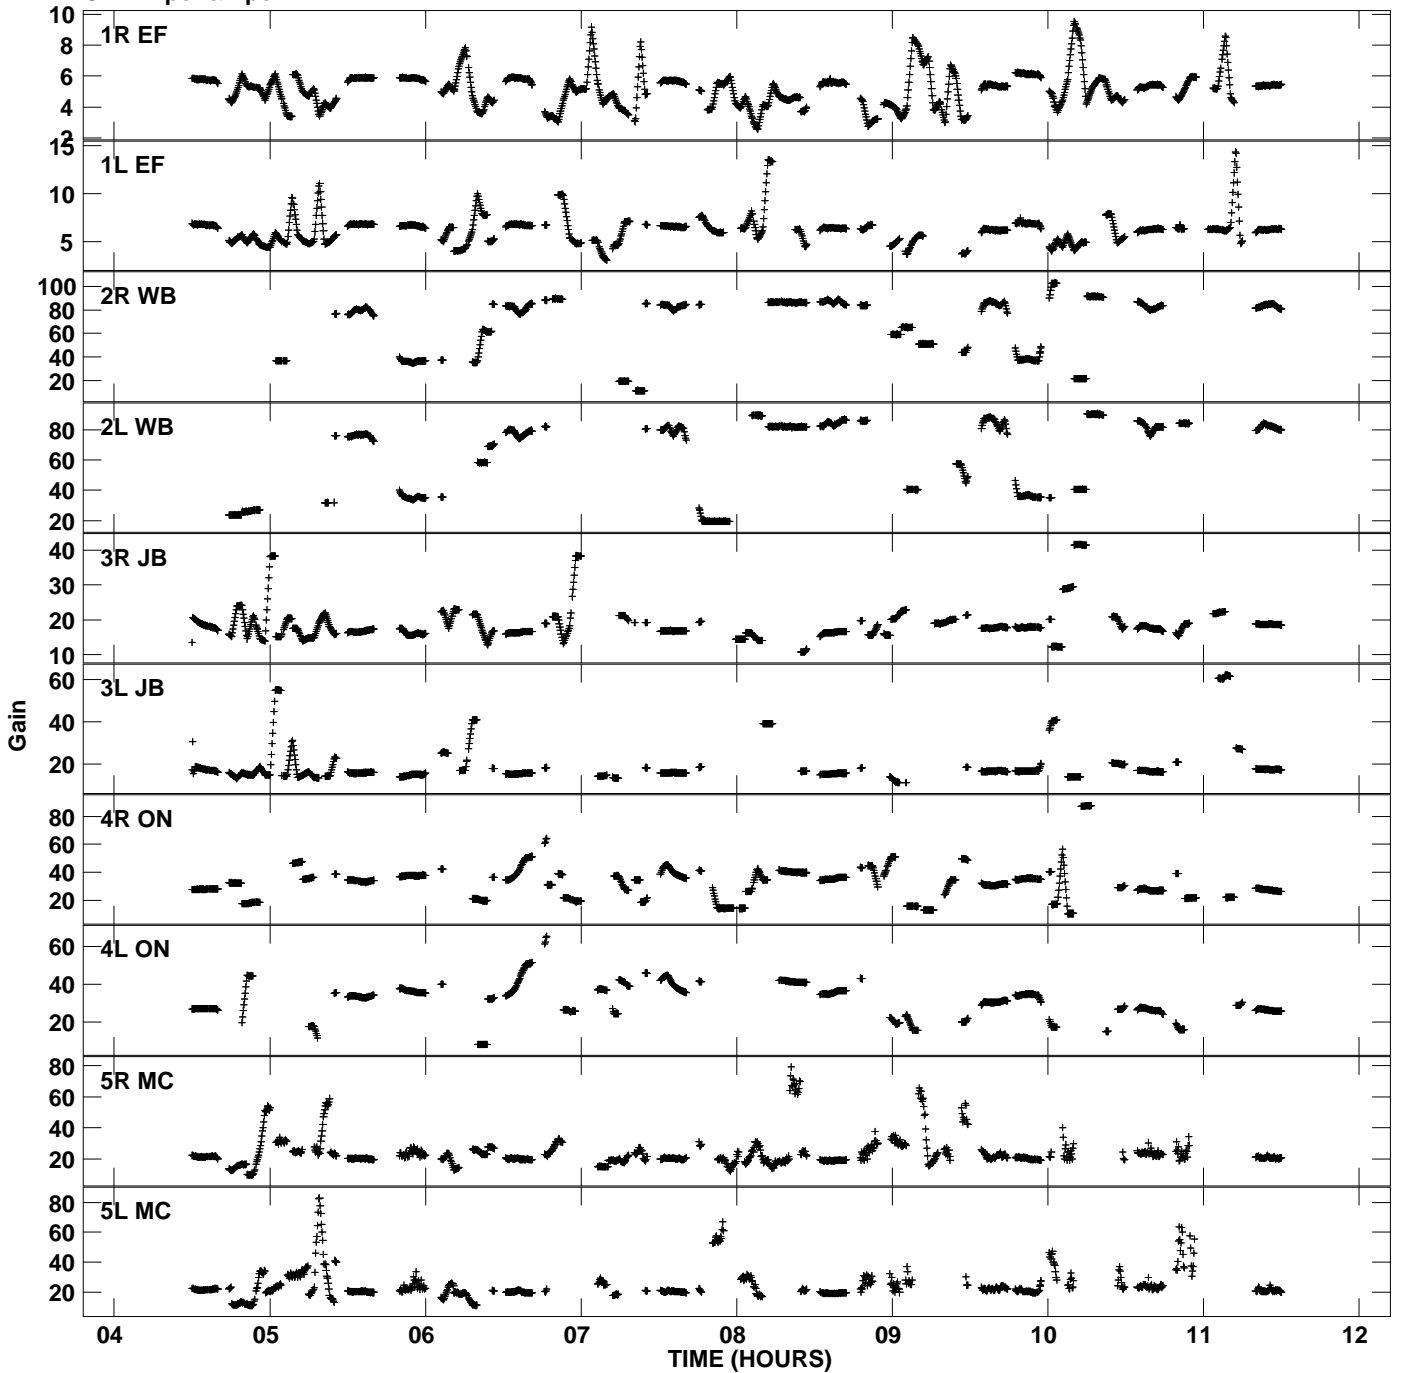

Plot file version 1 created 11-JUL-2014 23:46:07
Gain amp vs UTC time for ES072E.TMP.1
CL 4 Rpol & Lpol IF 1

Plot file version 2 created 11-JUL-2014 23:46:07
Gain amp vs UTC time for ES072E.TMP.1
CL 4 Rpol & Lpol IF 1