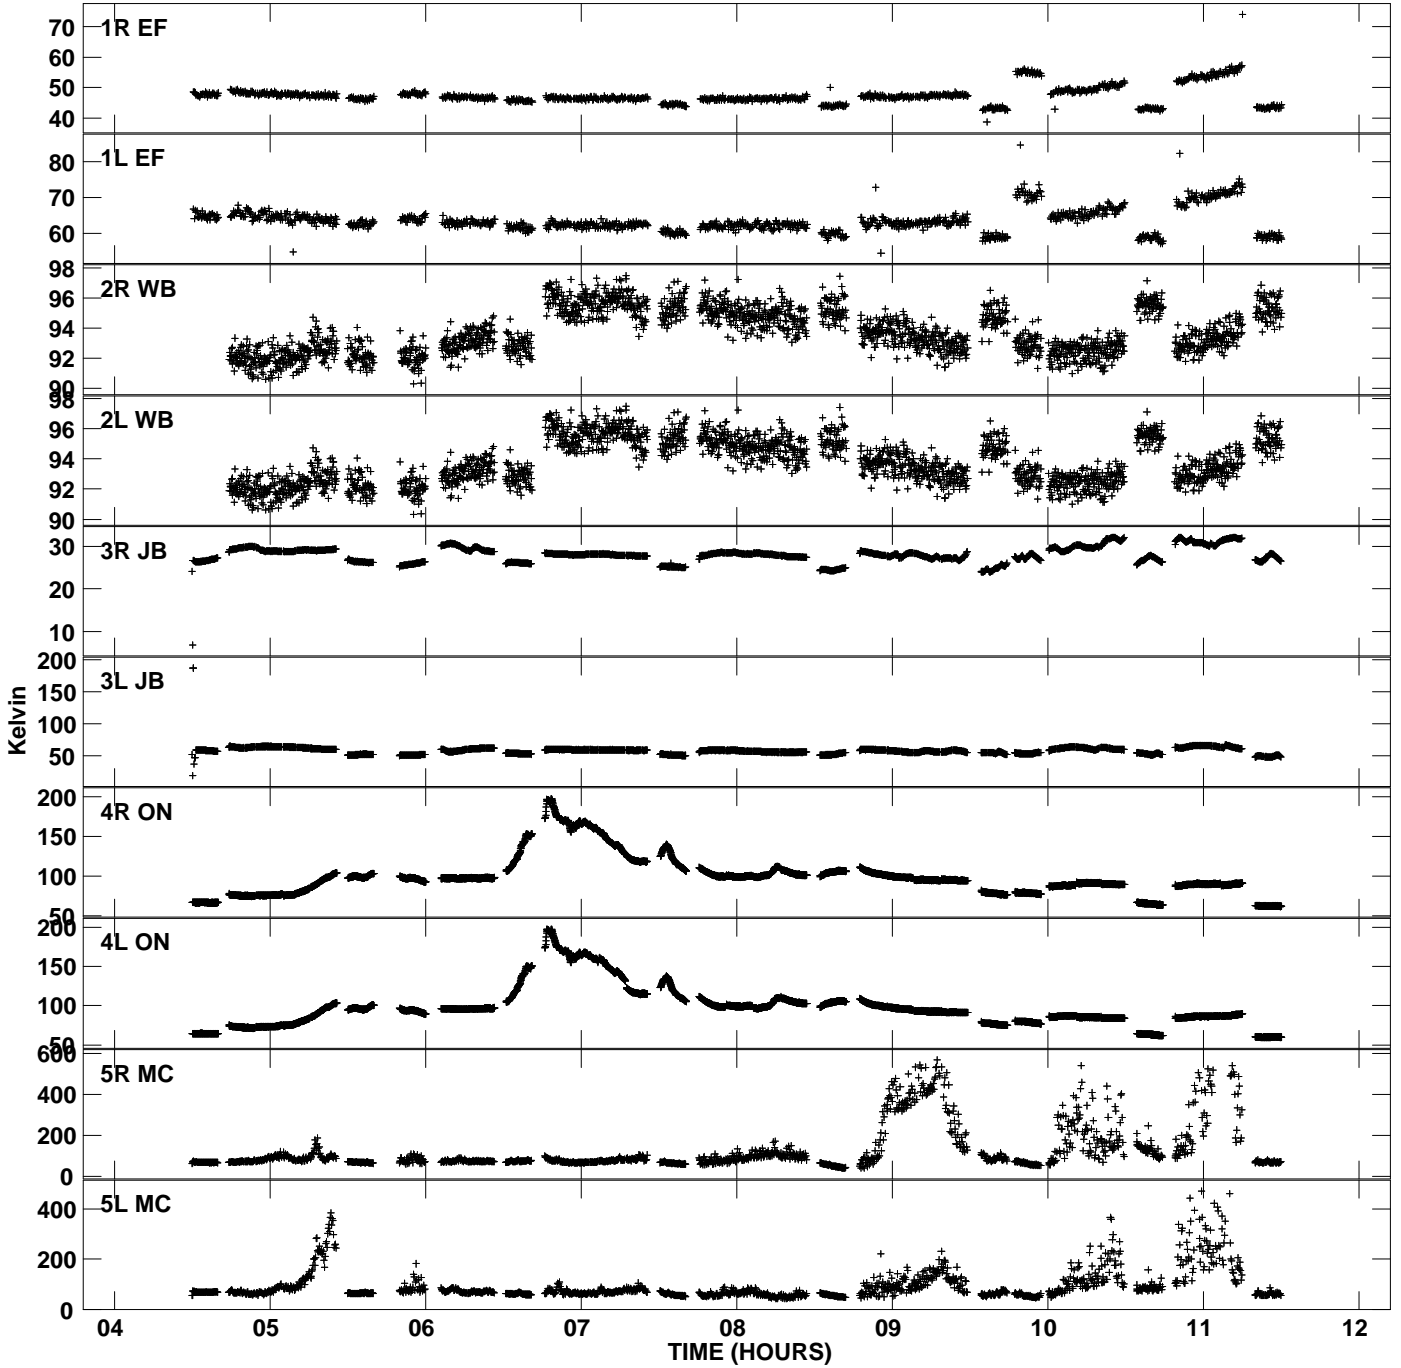

Plot file version 1 created 11-JUL-2014 17:26:16
Tsys vs UTC time for ES072E.UVDATA.1
TY 1 Rpol & Lpol IF 1

Plot file version 2 created 11-JUL-2014 17:26:16
Tsyst vs UTC time for ES072E.UVDATA.1
TY 1 Rpol & Lpol IF 1