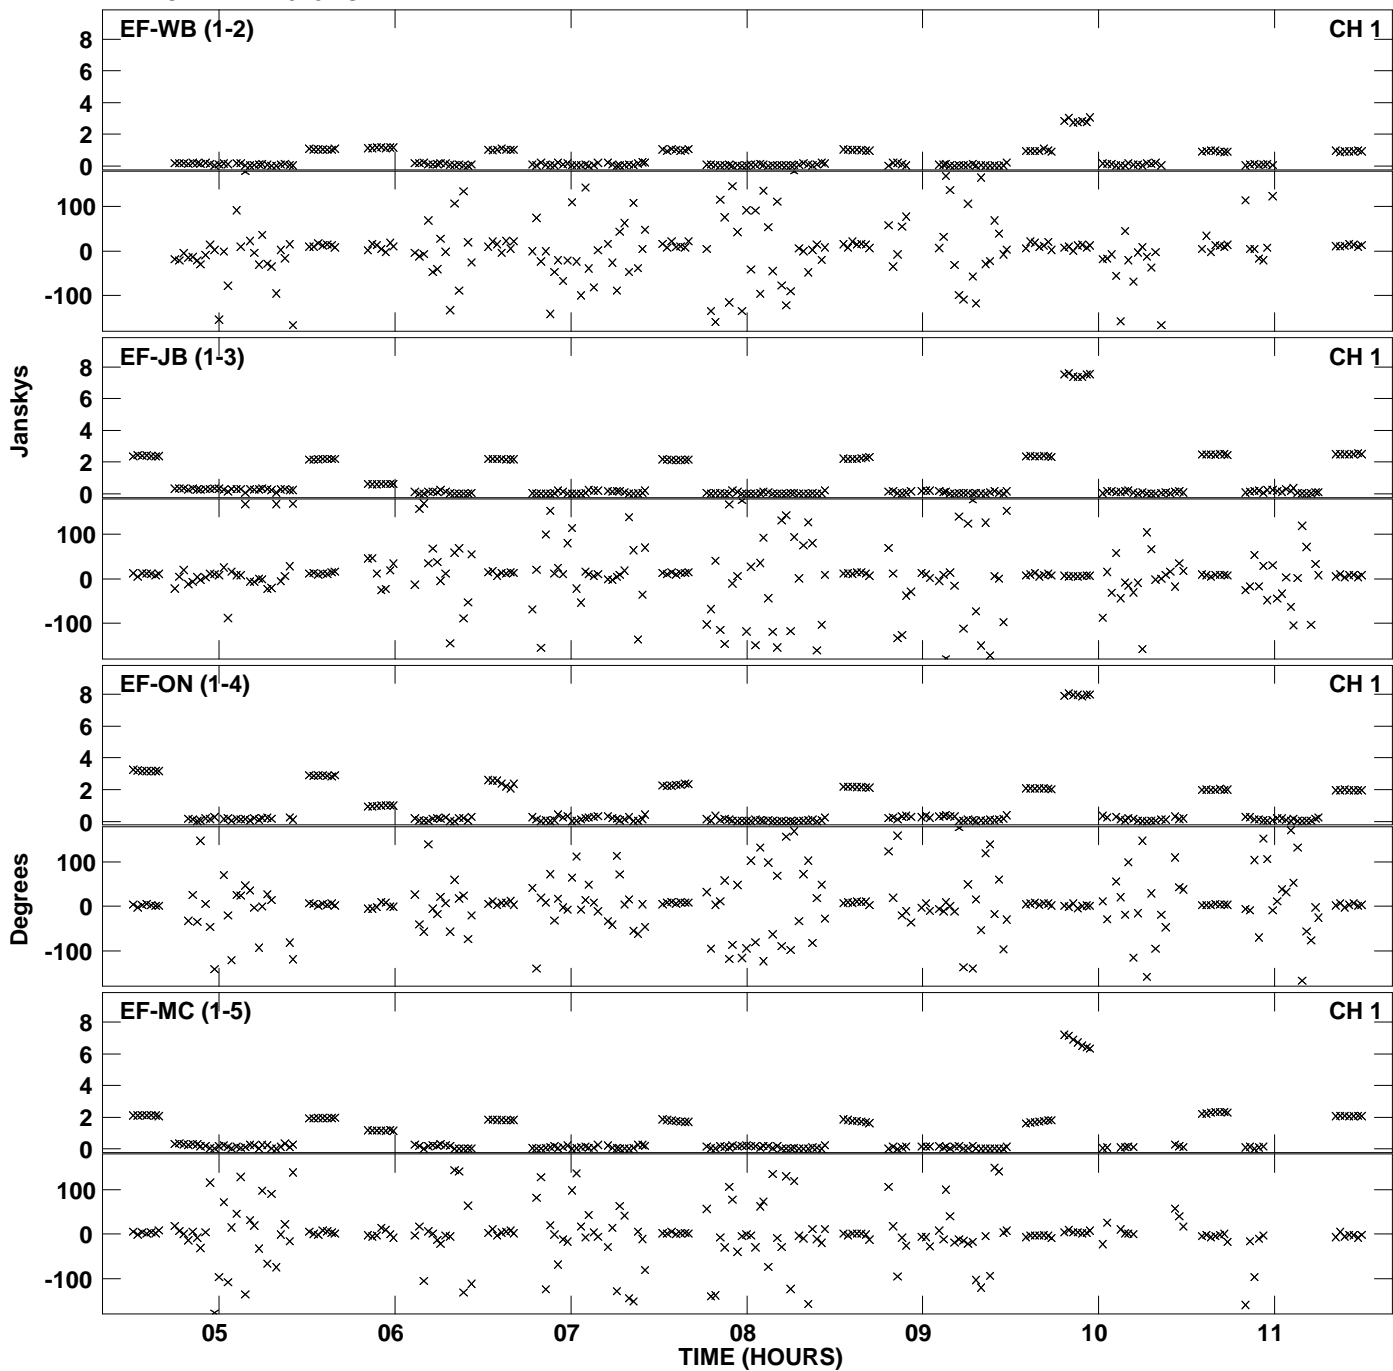

Plot file version 1 created 11-JUL-2014 23:36:50  
Amplitude andPhase vs Time for ES072E.UVDATA.1 Vect aver. CL # 3  
IF 1 CHAN 1 - 2048 STK LL

Plot file version 2 created 11-JUL-2014 23:36:50  
Amplitude and Phase vs Time for ES072E.UVDATA.1 Vect aver. CL # 3  
IF 1 CHAN 1 - 2048 STK LL

Plot file version 3 created 11-JUL-2014 23:40:31  
Amplitude andPhase vs Time for ES072E.UVDATA.1 Vect aver. CL # 3  
IF 1 CHAN 1 - 2048 STK RR

Plot file version 4 created 11-JUL-2014 23:40:31  
Amplitude andPhase vs Time for ES072E.UVDATA.1 Vect aver. CL # 3  
IF 1 CHAN 1 - 2048 STK RR