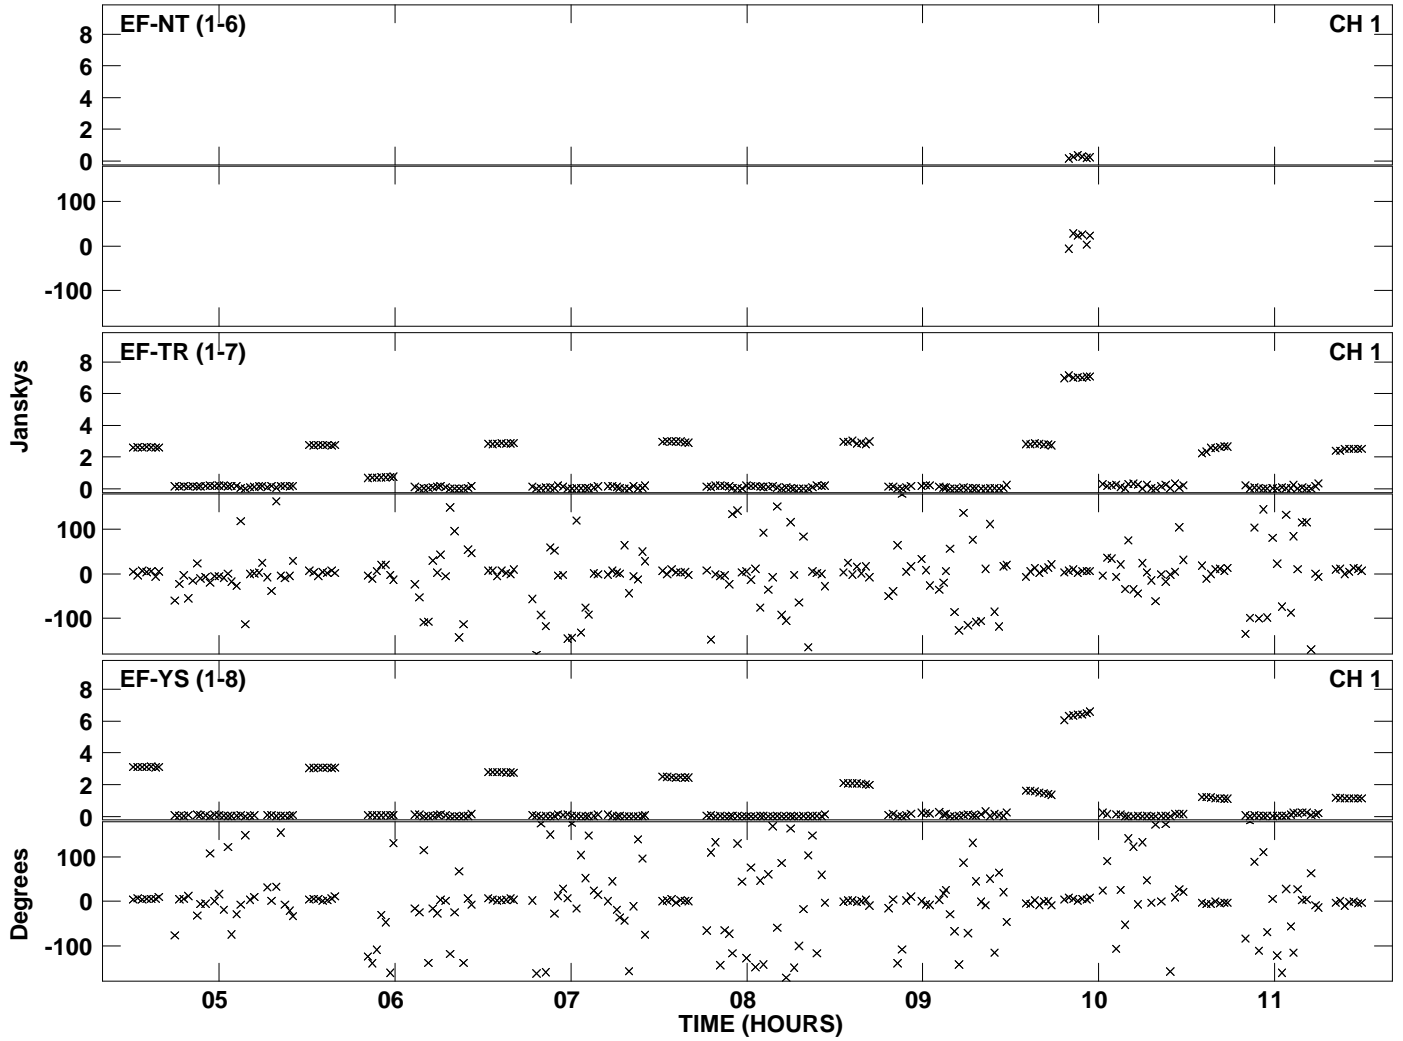

Plot file version 1 created 11-JUL-2014 23:36:50  
Amplitude andPhase vs Time for ES072E.UVDATA.1 Vect aver. CL # 3  
IF 1 CHAN 1 - 2048 STK LL

Plot file version 2 created 11-JUL-2014 23:36:50  
Amplitude and Phase vs Time for ES072E.UVDATA.1 Vect aver. CL # 3  
IF 1 CHAN 1 - 2048 STK LL

Plot file version 3 created 11-JUL-2014 23:40:31  
Amplitude andPhase vs Time for ES072E.UVDATA.1 Vect aver. CL # 3  
IF 1 CHAN 1 - 2048 STK RR

Plot file version 4 created 11-JUL-2014 23:40:31  
Amplitude andPhase vs Time for ES072E.UVDATA.1 Vect aver. CL # 3  
IF 1 CHAN 1 - 2048 STK RR