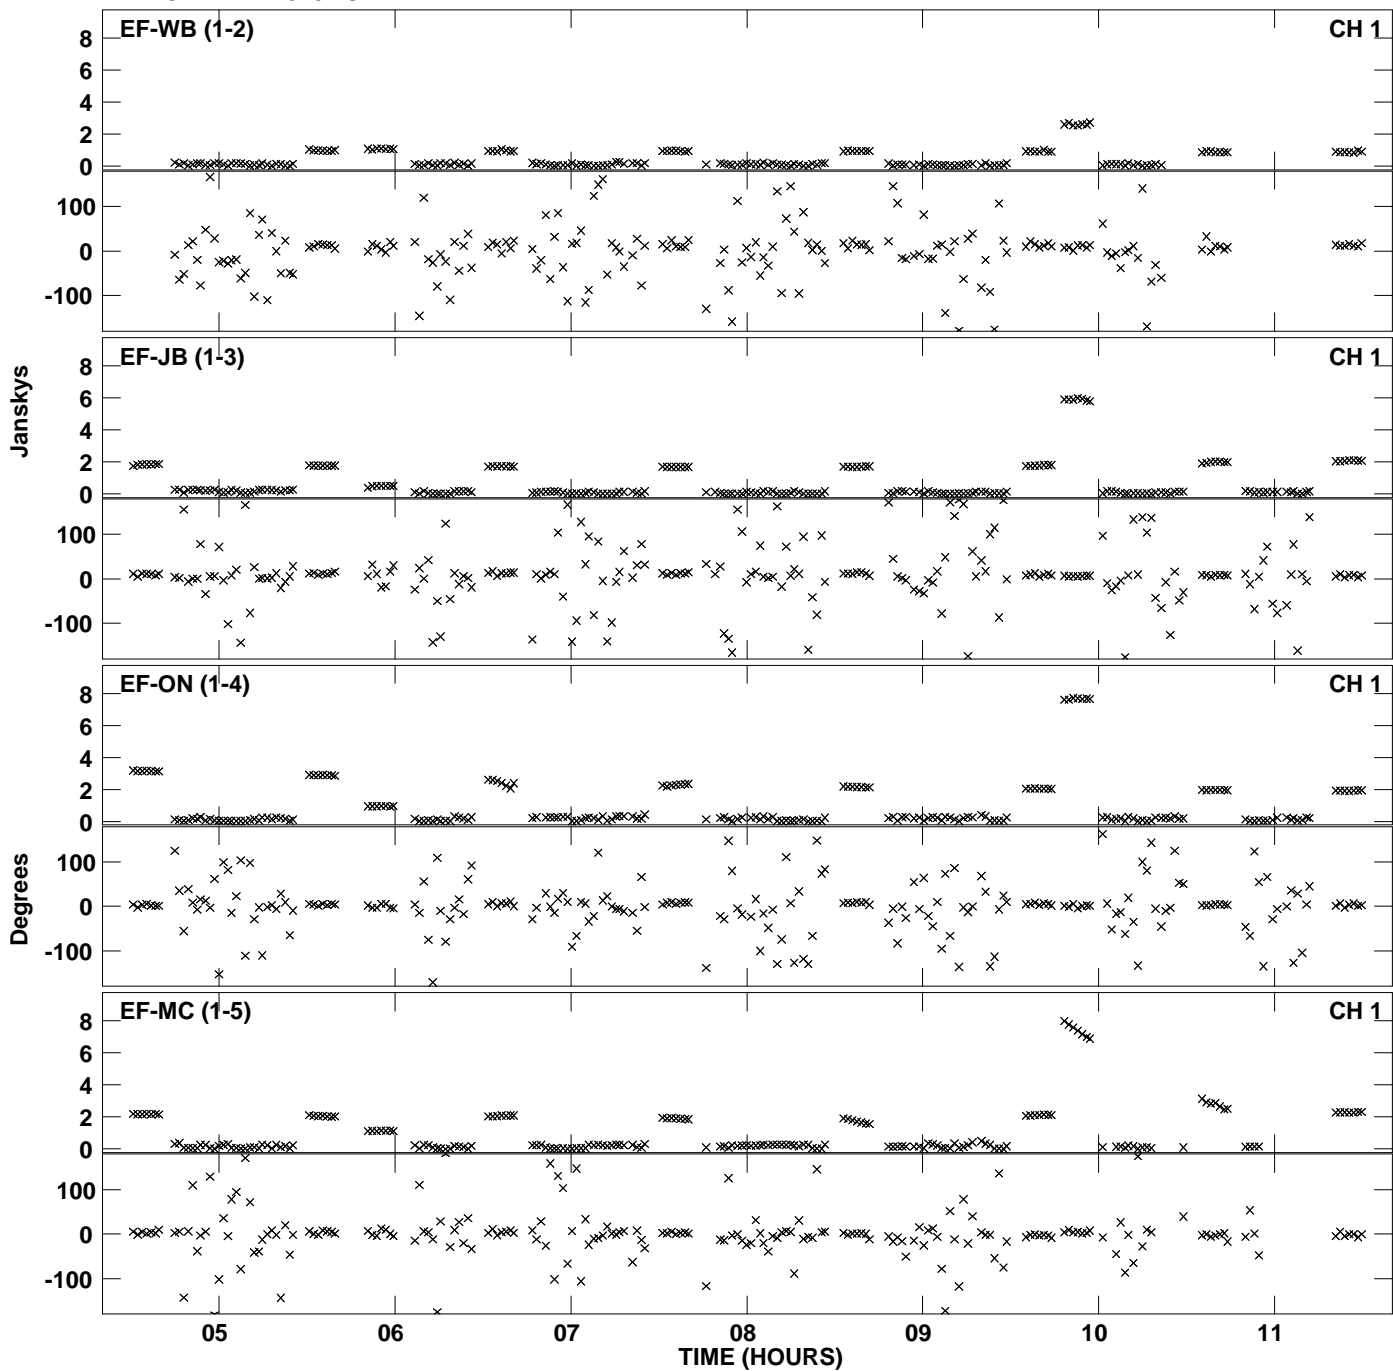

Plot file version 1 created 11-JUL-2014 23:36:50  
Amplitude andPhase vs Time for ES072E.UVDATA.1 Vect aver. CL # 3  
IF 1 CHAN 1 - 2048 STK LL

Plot file version 2 created 11-JUL-2014 23:36:50  
Amplitude and Phase vs Time for ES072E.UVDATA.1 Vect aver. CL # 3  
IF 1 CHAN 1 - 2048 STK LL

Plot file version 3 created 11-JUL-2014 23:40:31  
Amplitude andPhase vs Time for ES072E.UVDATA.1 Vect aver. CL # 3  
IF 1 CHAN 1 - 2048 STK RR

Plot file version 4 created 11-JUL-2014 23:40:31  
Amplitude andPhase vs Time for ES072E.UVDATA.1 Vect aver. CL # 3  
IF 1 CHAN 1 - 2048 STK RR