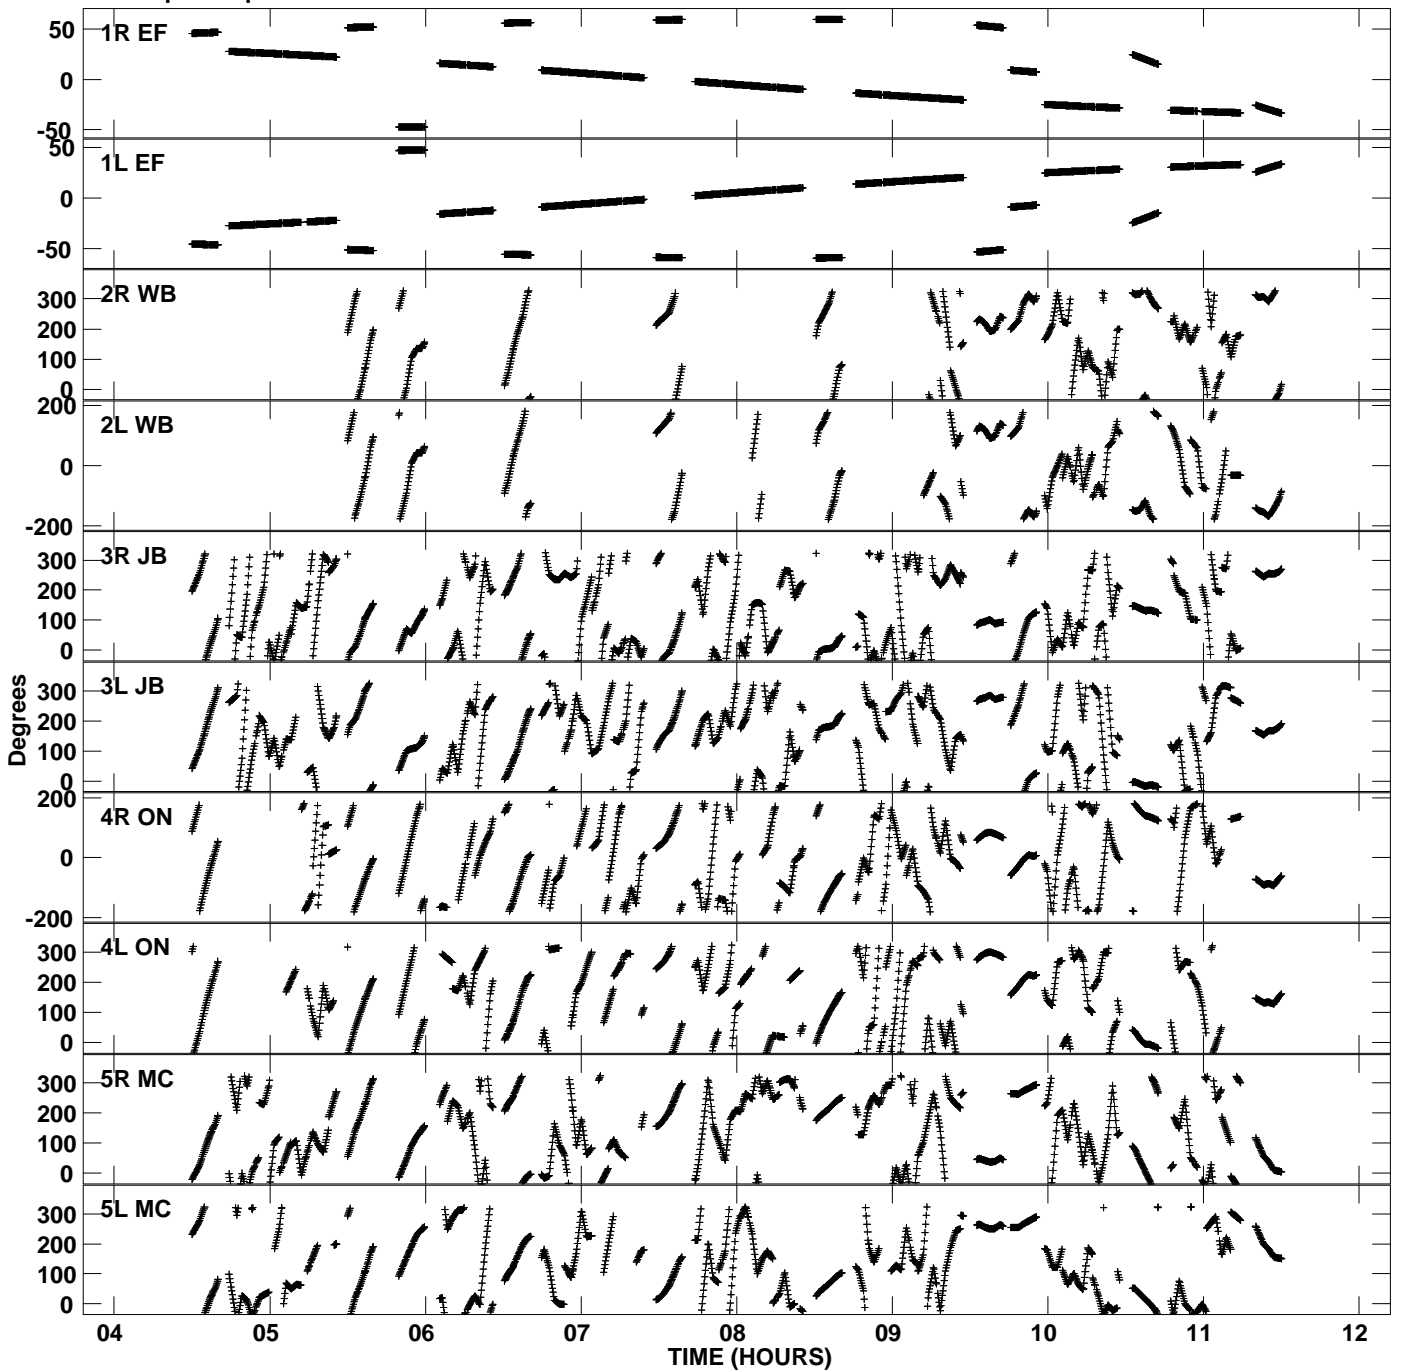

Plot file version 1 created 12-JUL-2014 00:47:53
Gain phs vs UTC time for ES072F.UVDATA.1
CL 3 Rpol & Lpol IF 1

Plot file version 2 created 12-JUL-2014 00:47:53
Gain phs vs UTC time for ES072F.UVDATA.1
CL 3 Rpol & Lpol IF 1