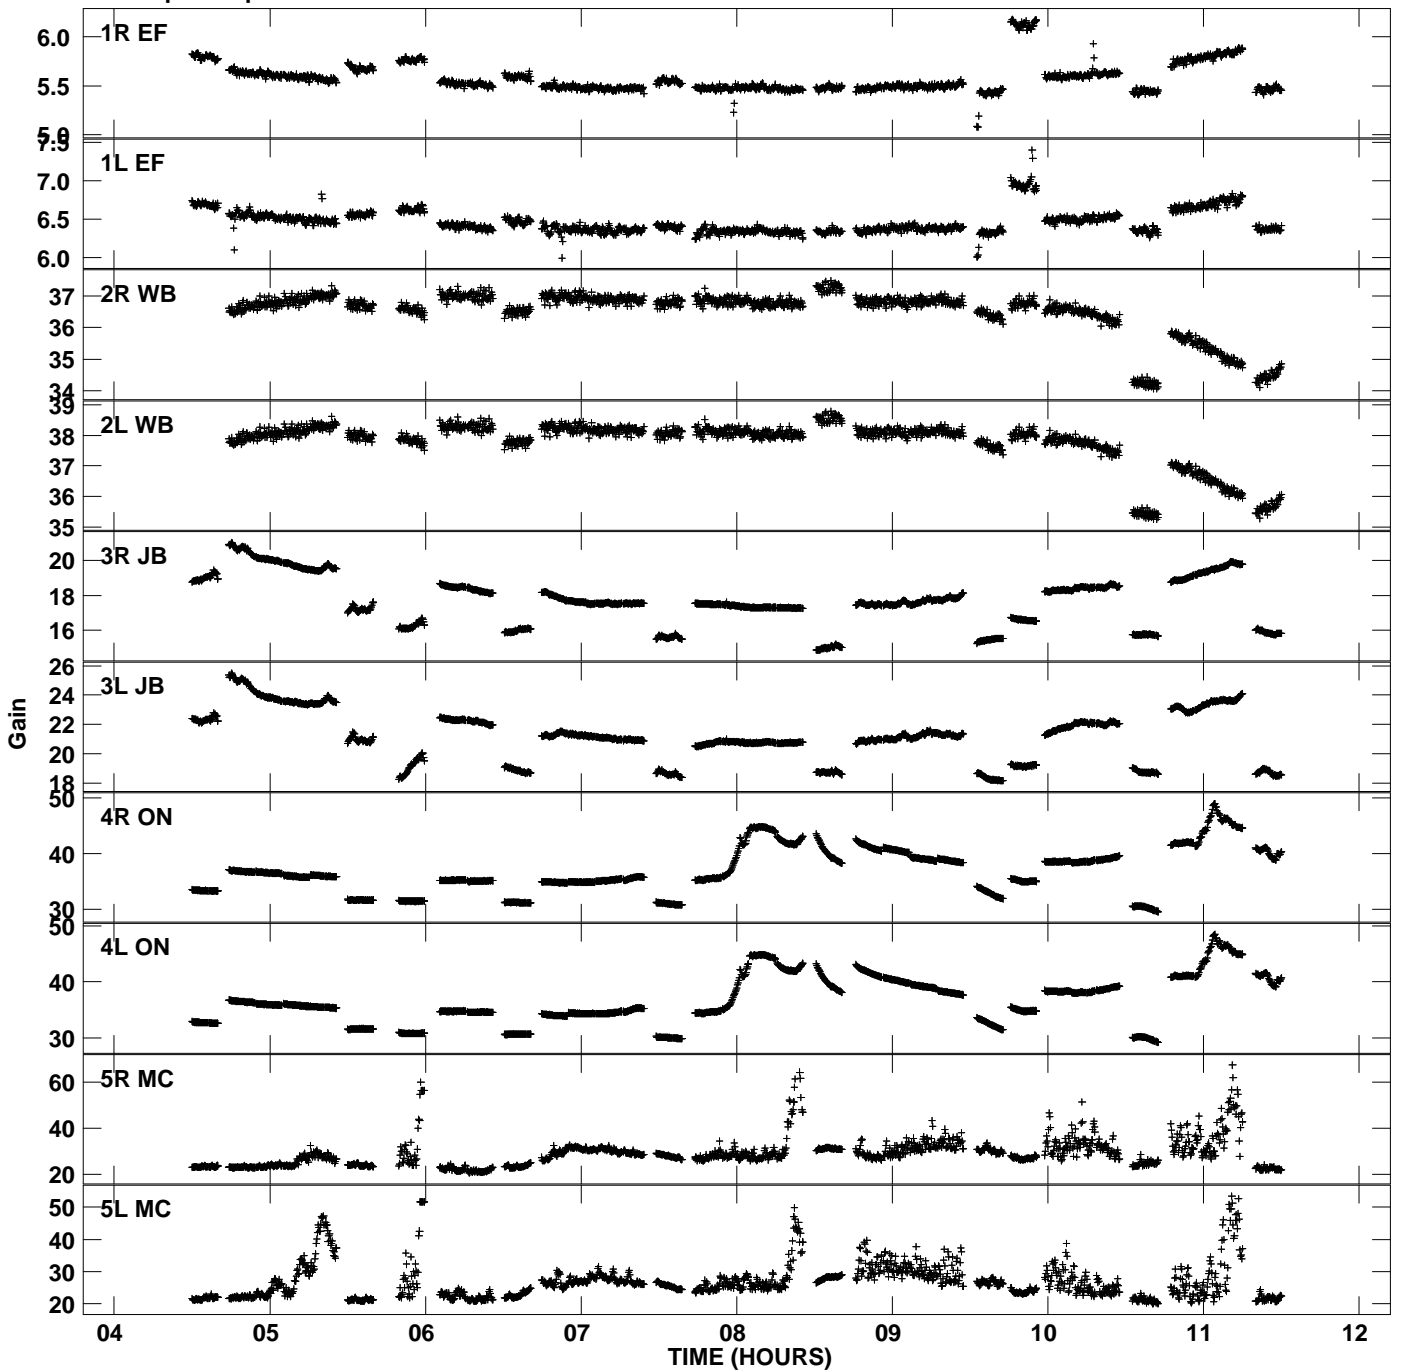

Plot file version 1 created 11-JUL-2014 17:41:42
Gain amp vs UTC time for ES072F.UVDATA.1
CL 2 Rpol & Lpol IF 1

Plot file version 2 created 11-JUL-2014 17:41:42
Gain amp vs UTC time for ES072F.UVDATA.1
CL 2 Rpol & Lpol IF 1