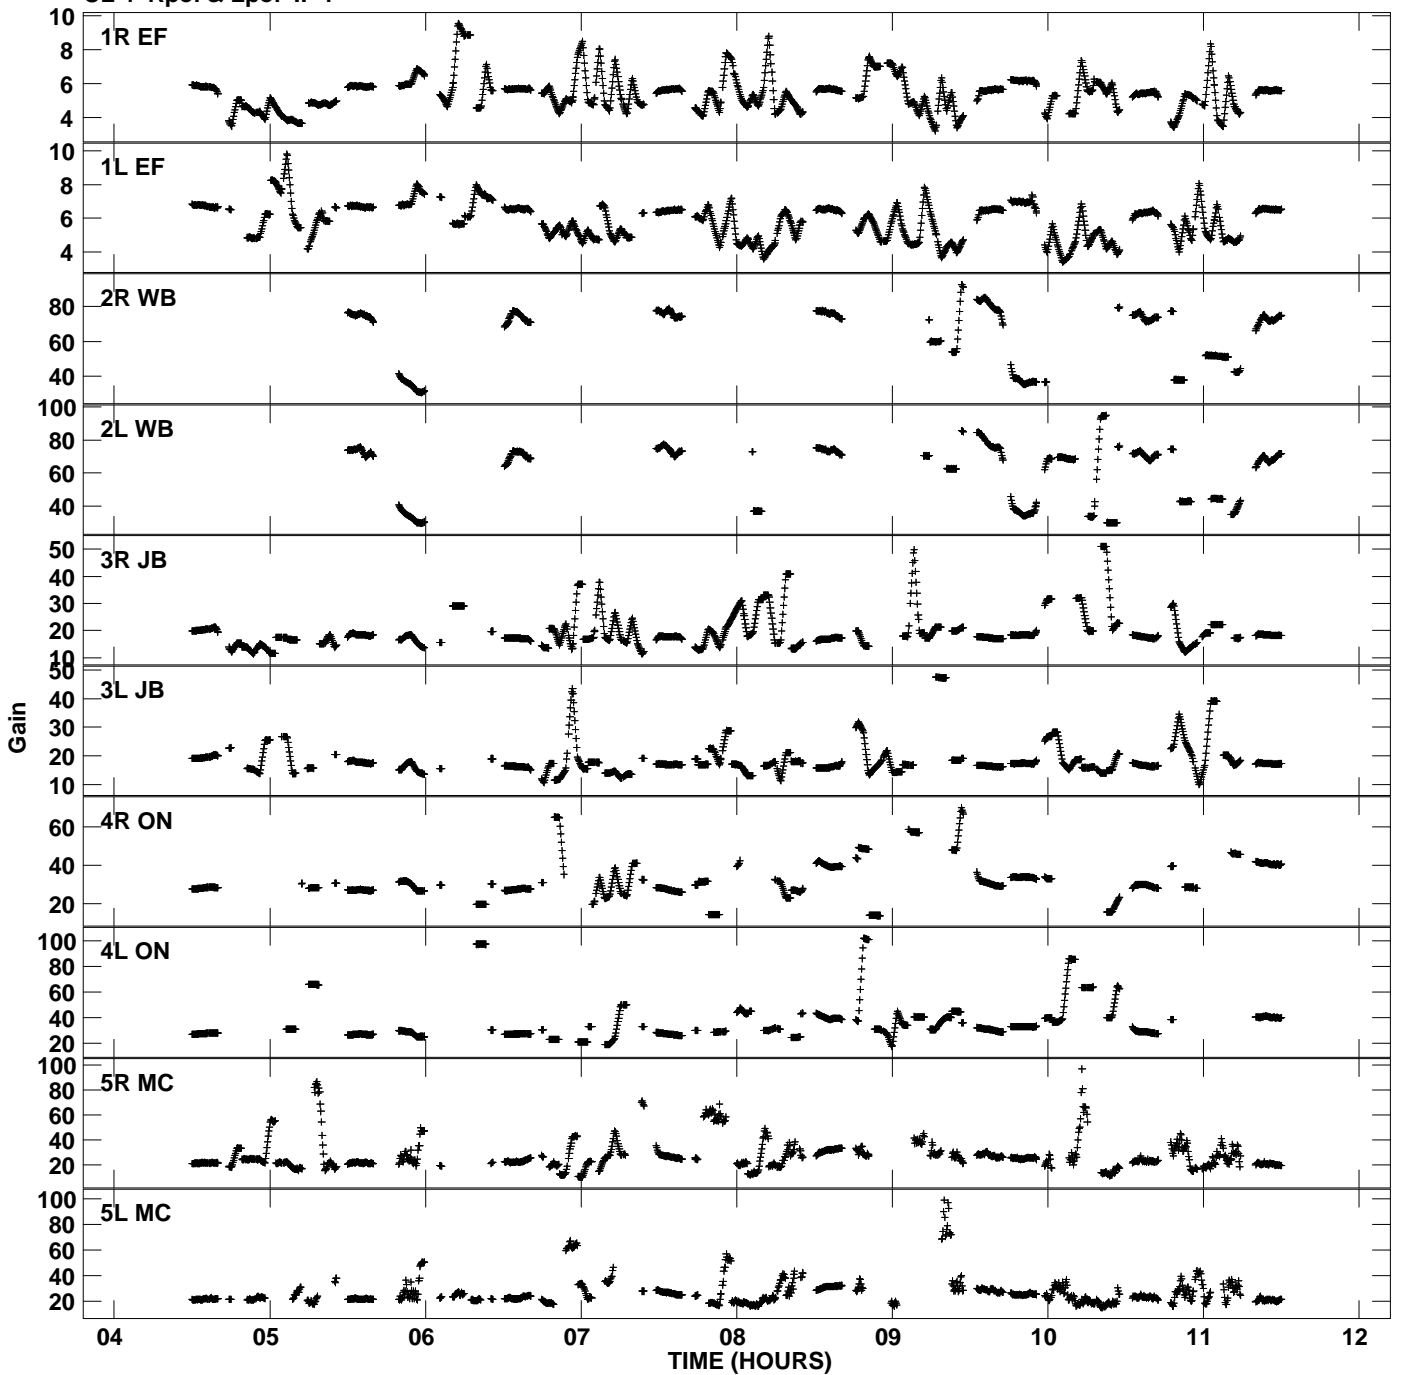

Plot file version 1 created 12-JUL-2014 01:27:05  
Gain amp vs UTC time for ES072F.TMP.1  
CL 4 Rpol & Lpol IF 1

Plot file version 2 created 12-JUL-2014 01:27:05  
Gain amp vs UTC time for ES072F.TMP.1  
CL 4 Rpol & Lpol IF 1