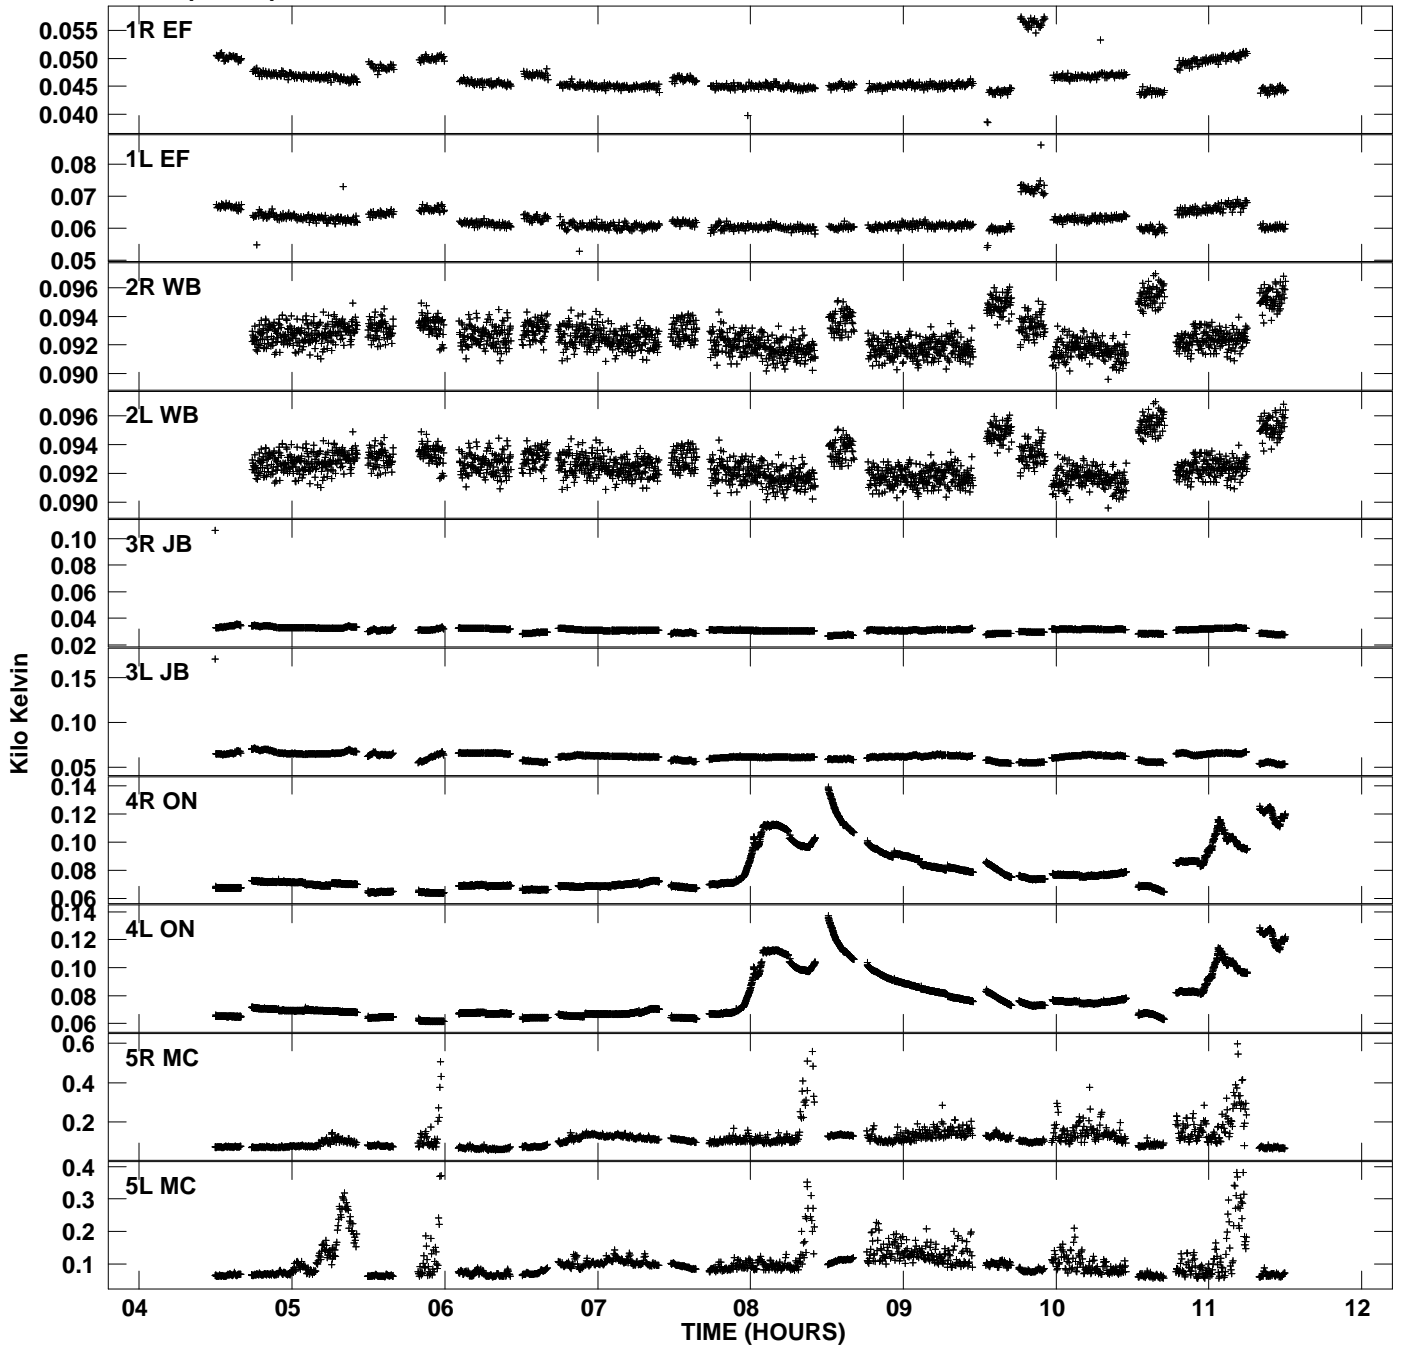

Plot file version 1 created 11-JUL-2014 17:41:41  
Tsys vs UTC time for ES072F.UVDATA.1  
TY 1 Rpol & Lpol IF 1

Plot file version 2 created 11-JUL-2014 17:41:41  
Tsys vs UTC time for ES072F.UVDATA.1  
TY 1 Rpol & Lpol IF 1