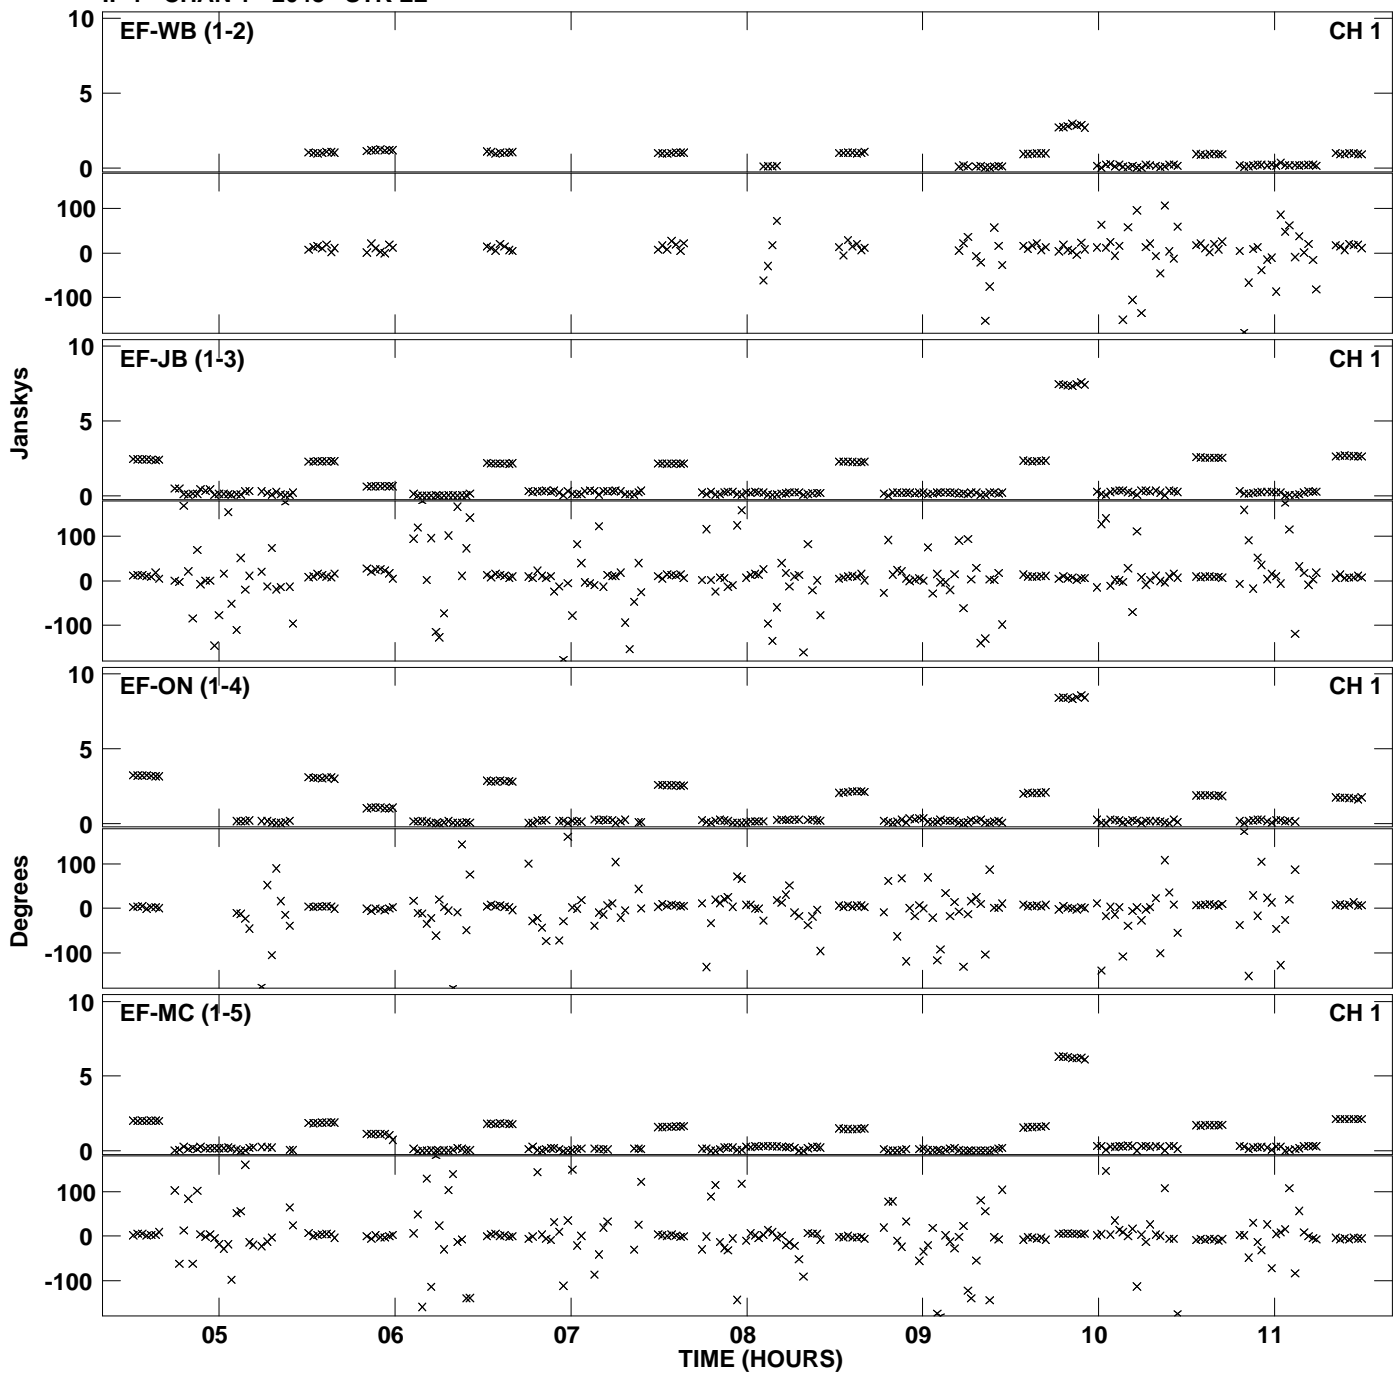

Plot file version 1 created 12-JUL-2014 01:18:50
Amplitude andPhase vs Time for ES072F.UVDATA.1 Vect aver. CL # 3
IF 1 CHAN 1 - 2048 STK LL

PLot file version 2 created 12-JUL-2014 01:18:50
Amplitude and Phase vs Time for ES072F.UVDATA.1 Vect aver. CL # 3
IF 1 CHAN 1 - 2048 STK LL

Plot file version 3 created 12-JUL-2014 01:22:21
Amplitude andPhase vs Time for ES072F.UVDATA.1 Vect aver. CL # 3
IF 1 CHAN 1 - 2048 STK RR

Plot file version 4 created 12-JUL-2014 01:22:21
Amplitude and Phase vs Time for ES072F.UVDATA.1 Vect aver. CL # 3
IF 1 CHAN 1 - 2048 STK RR