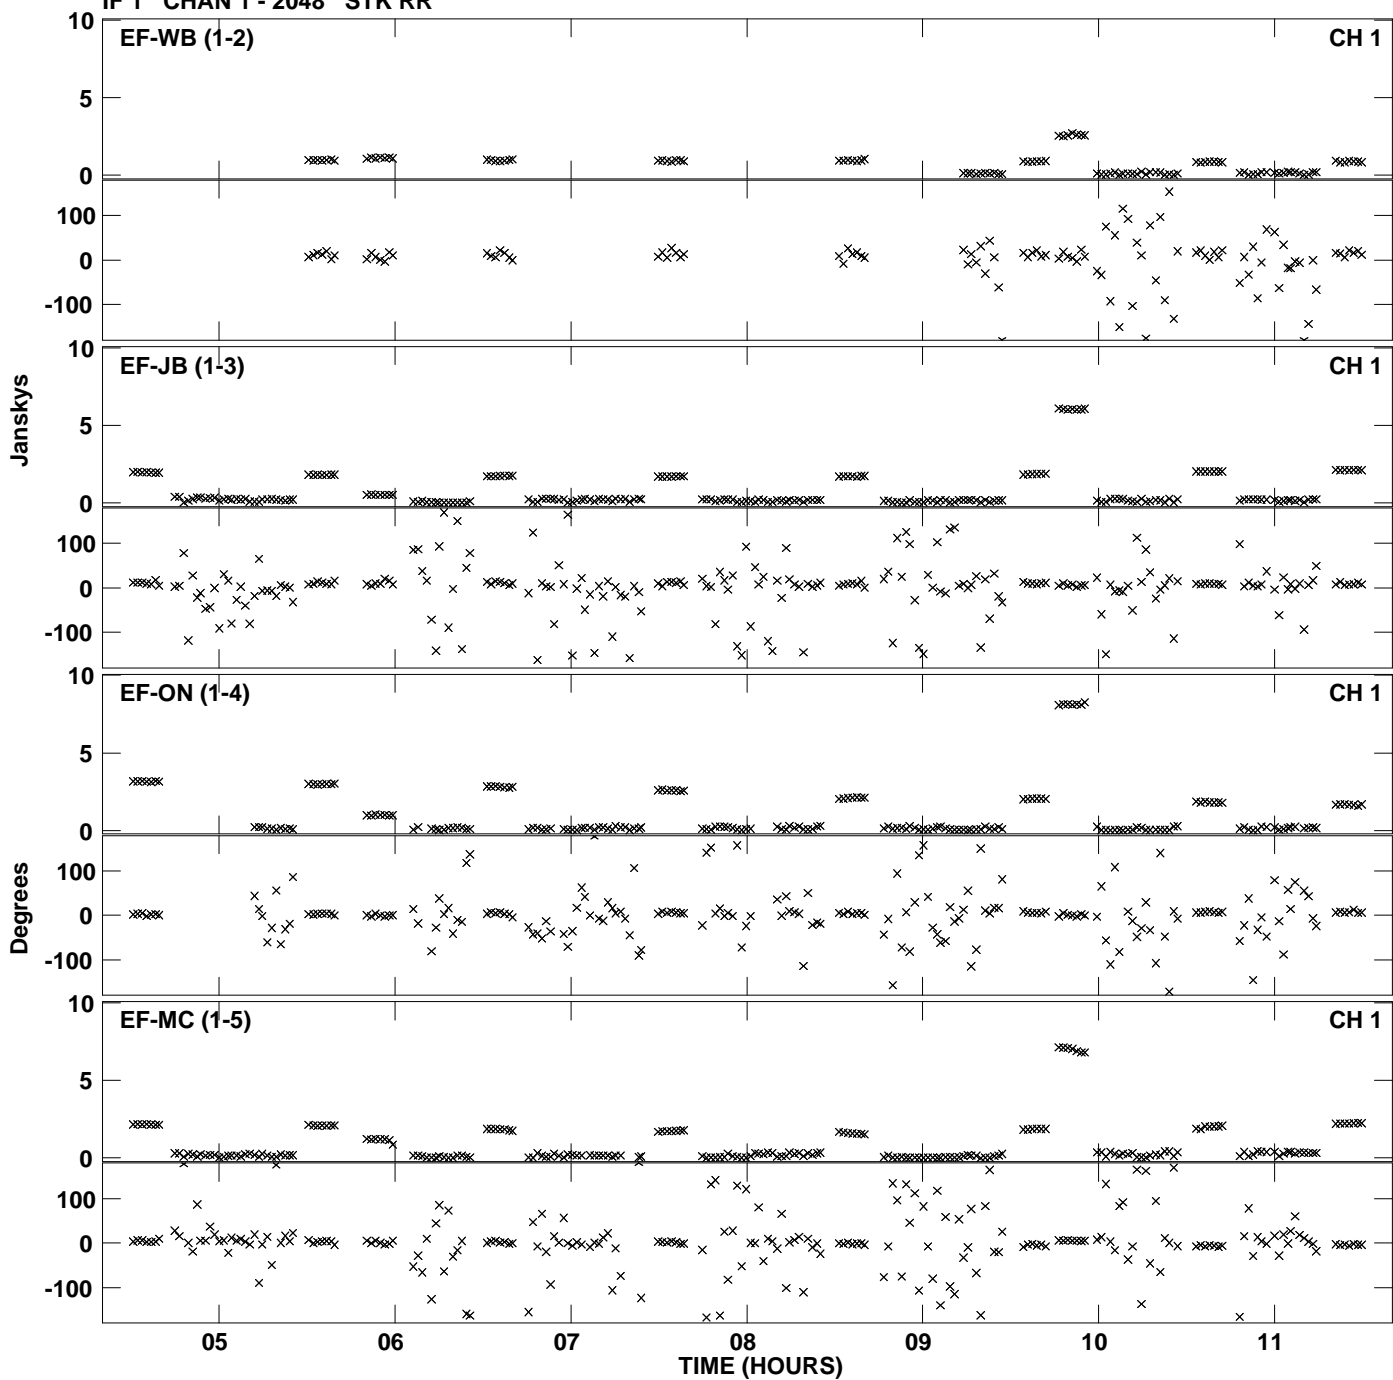

Plot file version 1 created 12-JUL-2014 01:18:50
Amplitude andPhase vs Time for ES072F.UVDATA.1 Vect aver. CL # 3
IF 1 CHAN 1 - 2048 STK LL

PLot file version 2 created 12-JUL-2014 01:18:50
Amplitude and Phase vs Time for ES072F.UVDATA.1 Vect aver. CL # 3
IF 1 CHAN 1 - 2048 STK LL

Plot file version 3 created 12-JUL-2014 01:22:21
Amplitude andPhase vs Time for ES072F.UVDATA.1 Vect aver. CL # 3
IF 1 CHAN 1 - 2048 STK RR

Plot file version 4 created 12-JUL-2014 01:22:21
Amplitude and Phase vs Time for ES072F.UVDATA.1 Vect aver. CL # 3
IF 1 CHAN 1 - 2048 STK RR