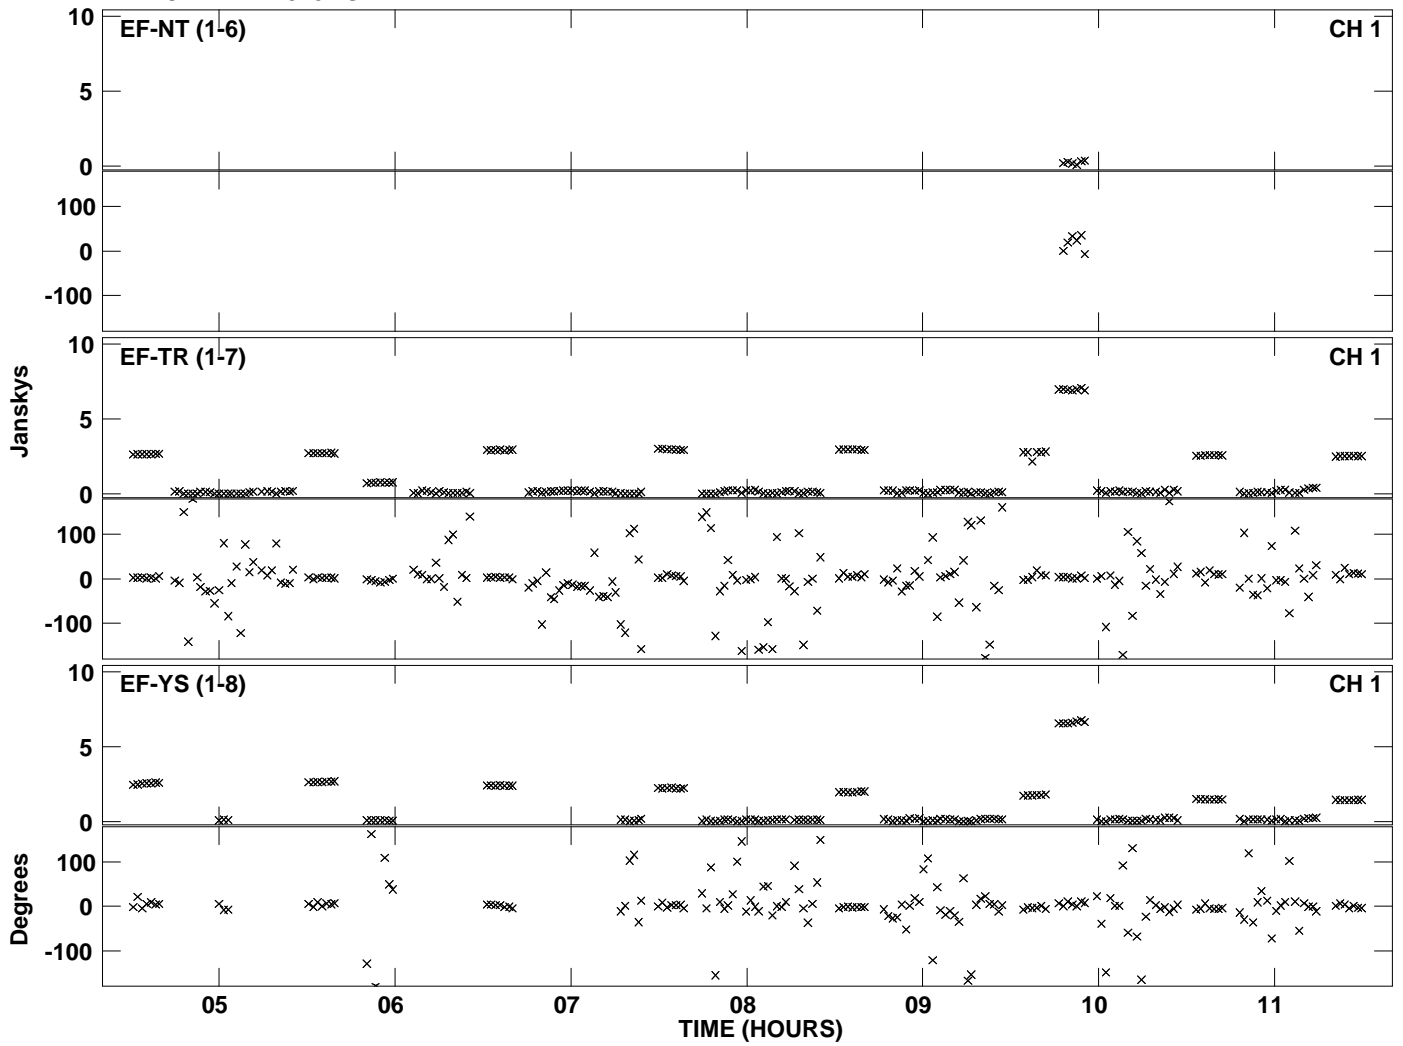

Plot file version 1 created 12-JUL-2014 01:18:50
Amplitude andPhase vs Time for ES072F.UVDATA.1 Vect aver. CL # 3
IF 1 CHAN 1 - 2048 STK LL

PLot file version 2 created 12-JUL-2014 01:18:50
Amplitude and Phase vs Time for ES072F.UVDATA.1 Vect aver. CL # 3
IF 1 CHAN 1 - 2048 STK LL

Plot file version 3 created 12-JUL-2014 01:22:21
Amplitude andPhase vs Time for ES072F.UVDATA.1 Vect aver. CL # 3
IF 1 CHAN 1 - 2048 STK RR

Plot file version 4 created 12-JUL-2014 01:22:21
Amplitude and Phase vs Time for ES072F.UVDATA.1 Vect aver. CL # 3
IF 1 CHAN 1 - 2048 STK RR