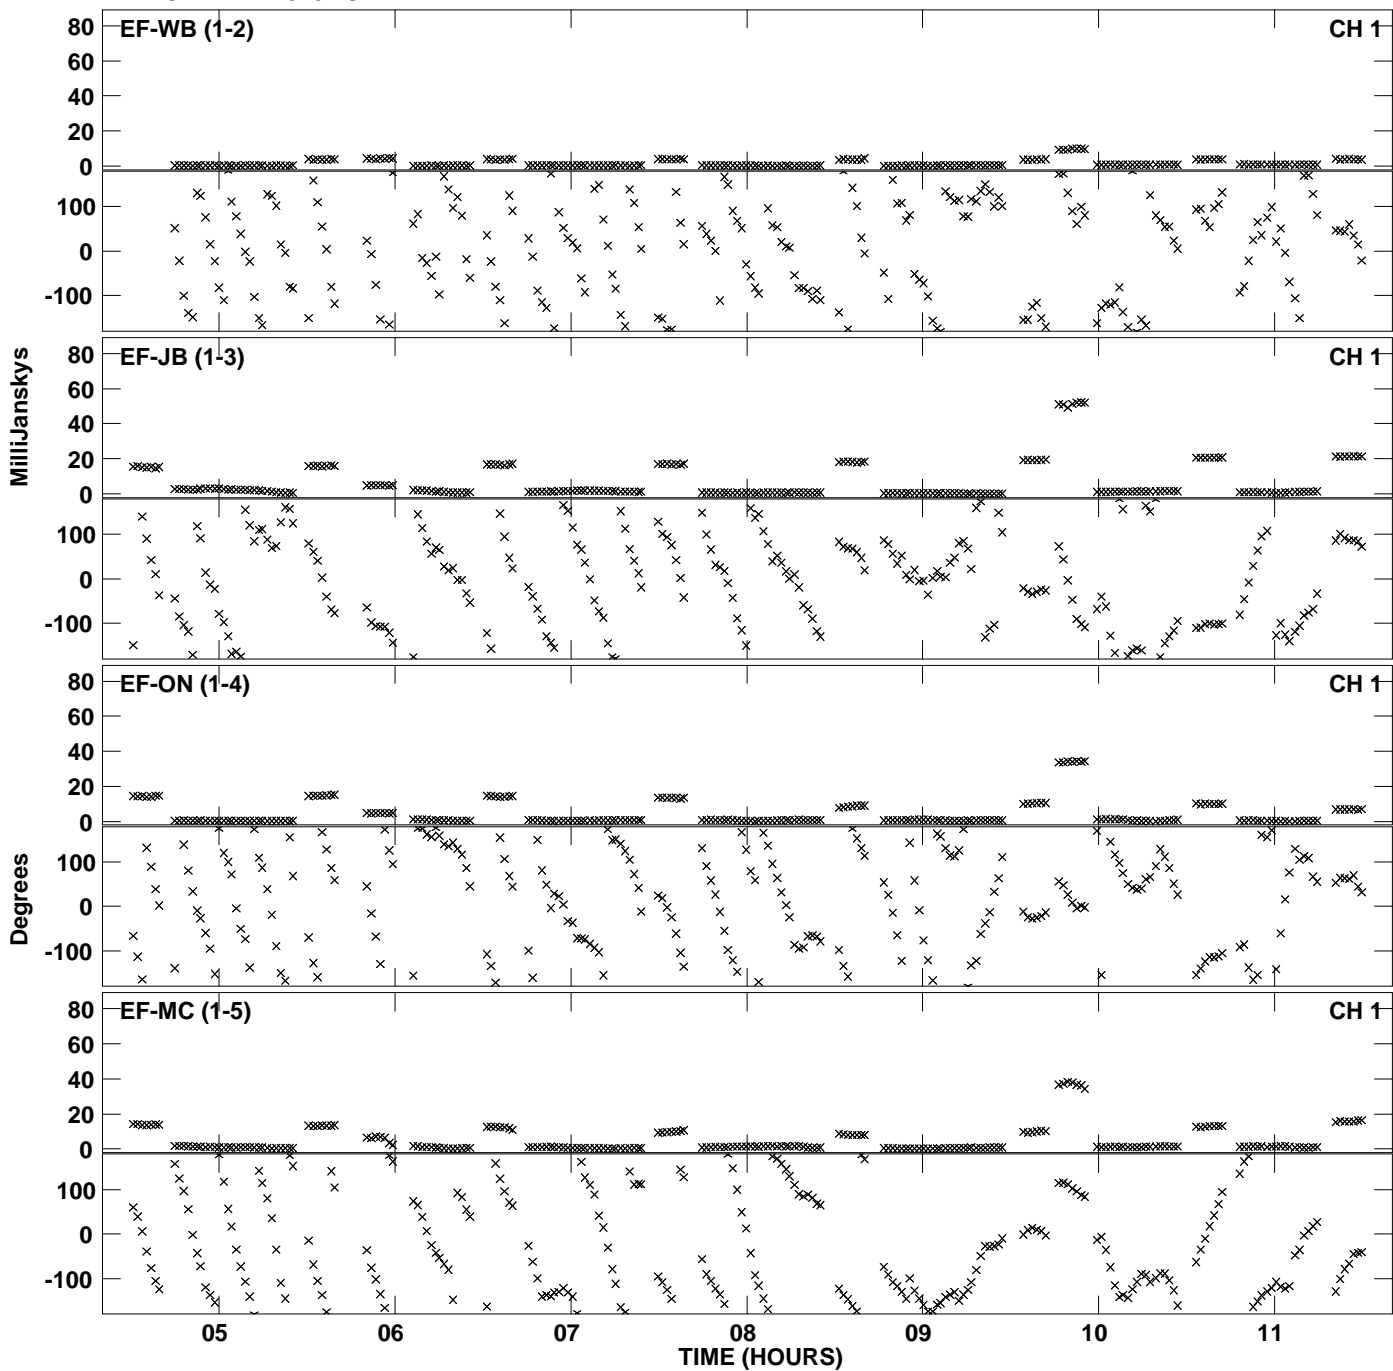

Plot file version 1 created 11-JUL-2014 13:48:31
Amplitude andPhase vs Time for ES072F.UVDATA.1 Vect aver.
IF 1 CHAN 1 - 2048 STK LL

Plot file version 2 created 11-JUL-2014 13:48:31
Amplitude andPhase vs Time for ES072F.UVDATA.1 Vect aver.
IF 1 CHAN 1 - 2048 STK LL

Plot file version 3 created 11-JUL-2014 13:51:32
Amplitude andPhase vs Time for ES072F.UVDATA.1 Vect aver.
IF 1 CHAN 1 - 2048 STK RR

Plot file version 4 created 11-JUL-2014 13:51:32
Amplitude andPhase vs Time for ES072F.UVDATA.1 Vect aver.
IF 1 CHAN 1 - 2048 STK RR