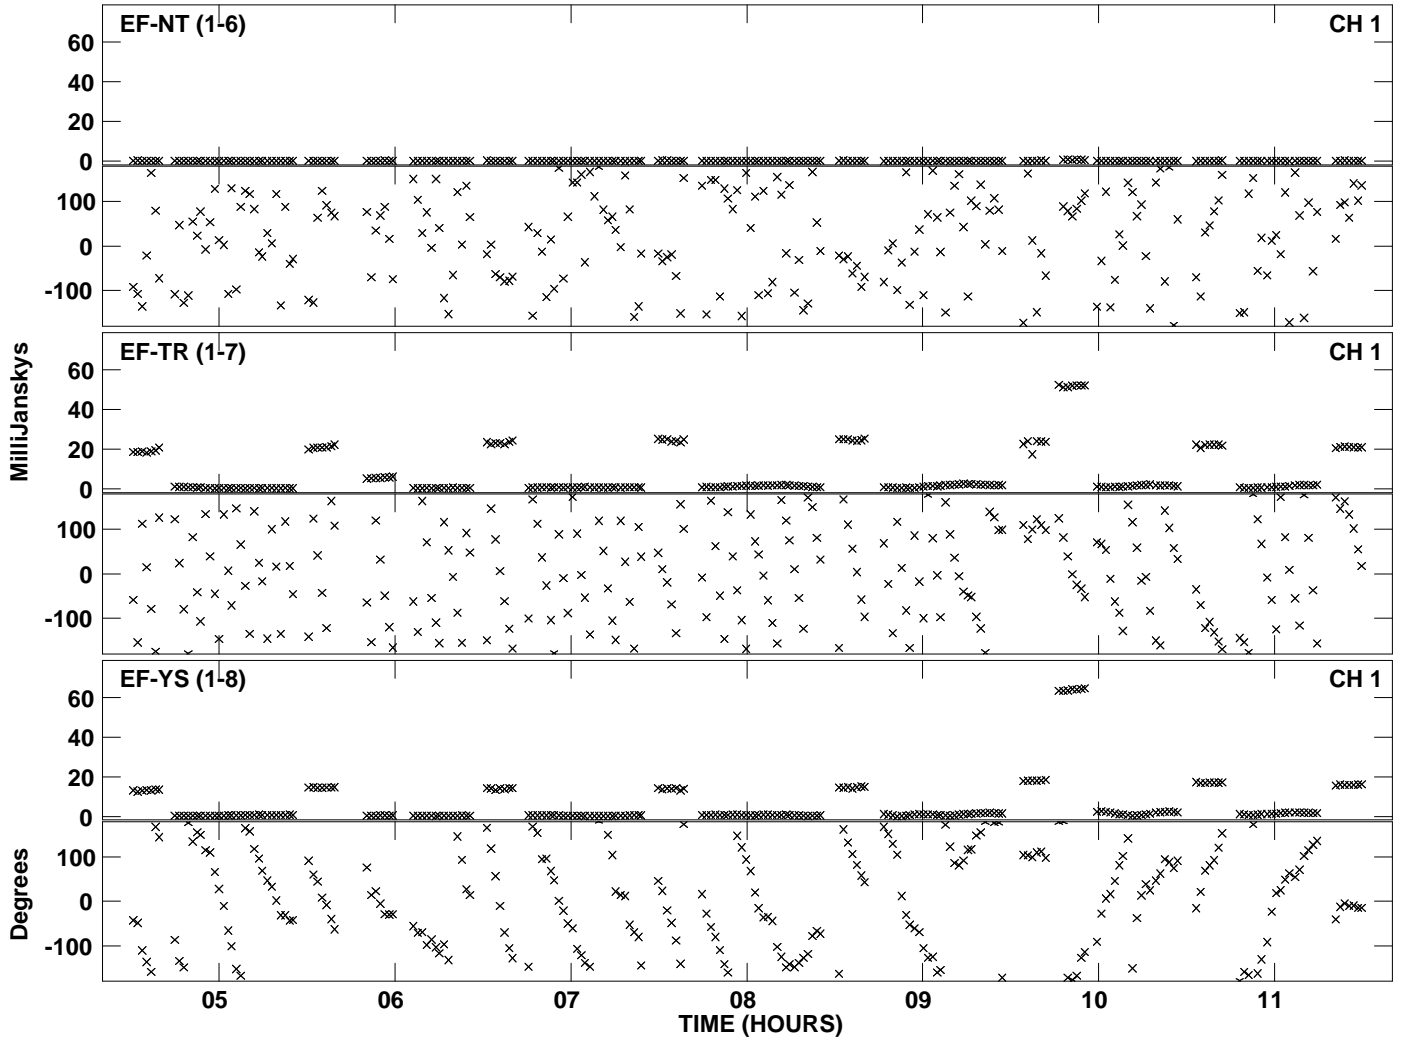

Plot file version 1 created 11-JUL-2014 13:48:31
Amplitude andPhase vs Time for ES072F.UVDATA.1 Vect aver.
IF 1 CHAN 1 - 2048 STK LL

Plot file version 2 created 11-JUL-2014 13:48:31
Amplitude andPhase vs Time for ES072F.UVDATA.1 Vect aver.
IF 1 CHAN 1 - 2048 STK LL

Plot file version 3 created 11-JUL-2014 13:51:32
Amplitude andPhase vs Time for ES072F.UVDATA.1 Vect aver.
IF 1 CHAN 1 - 2048 STK RR

Plot file version 4 created 11-JUL-2014 13:51:32
Amplitude andPhase vs Time for ES072F.UVDATA.1 Vect aver.
IF 1 CHAN 1 - 2048 STK RR