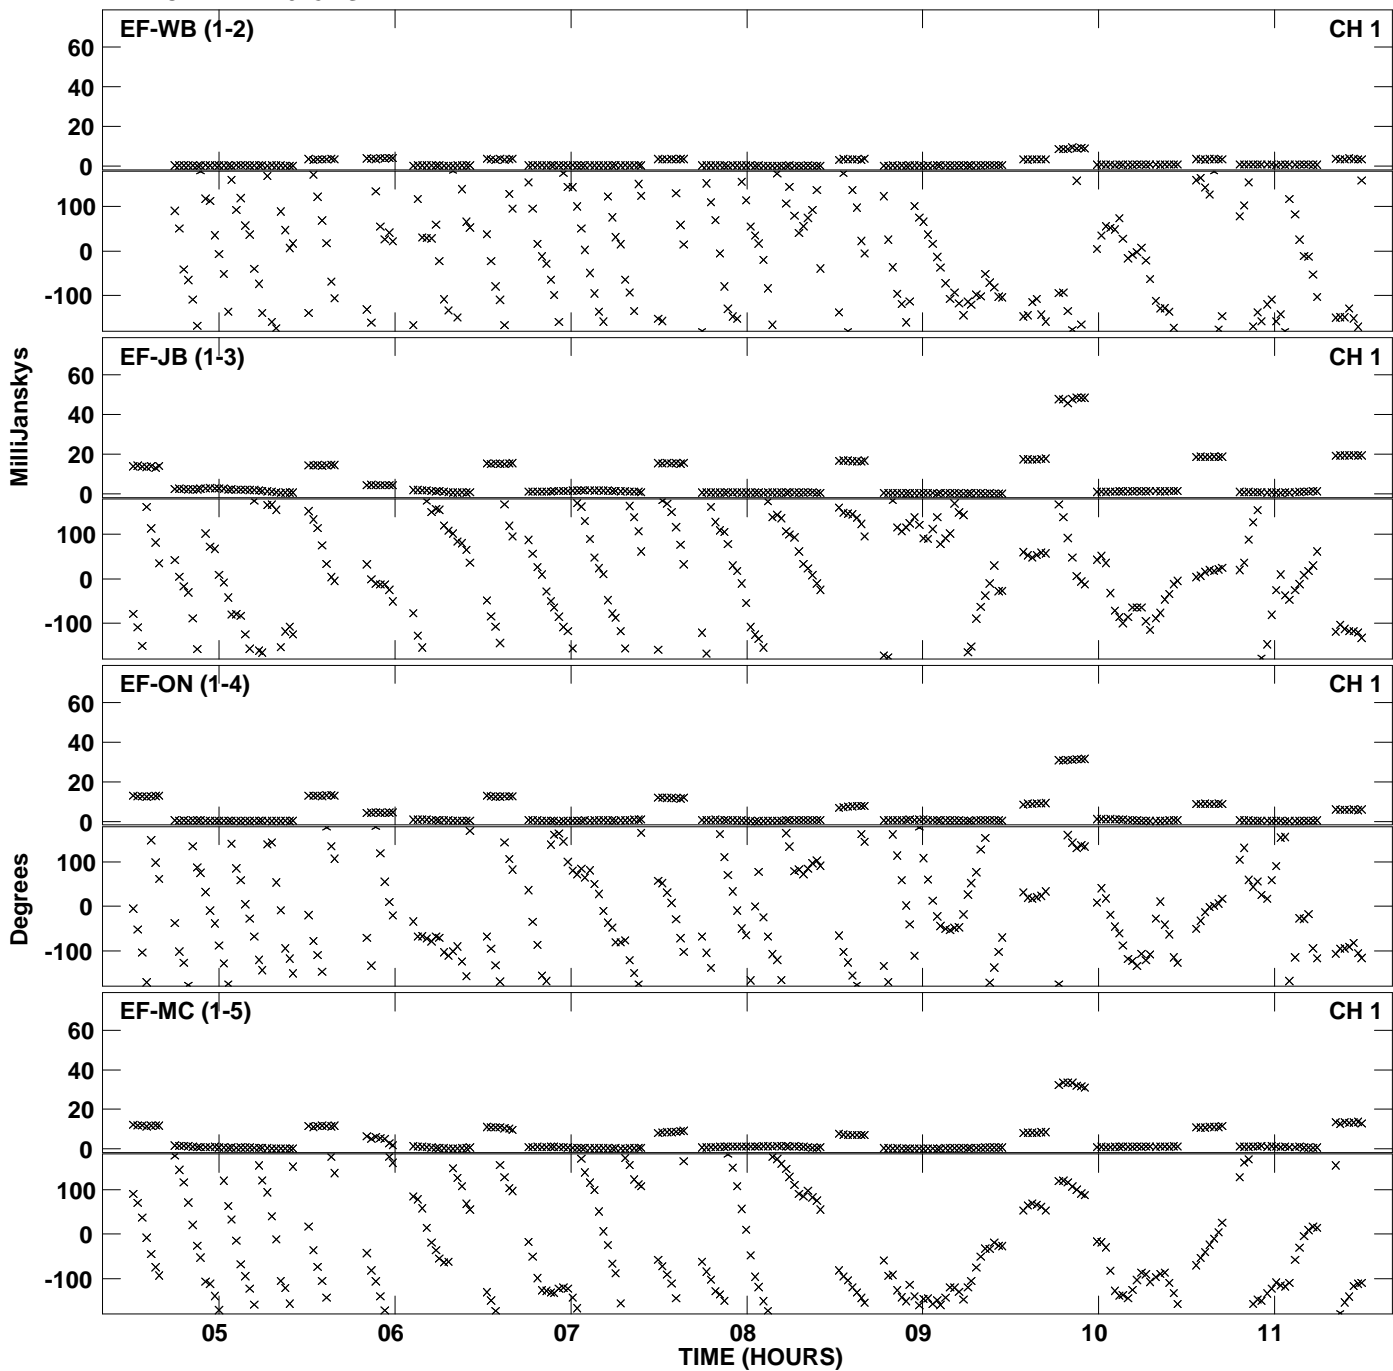

Plot file version 1 created 11-JUL-2014 13:48:31
Amplitude andPhase vs Time for ES072F.UVDATA.1 Vect aver.
IF 1 CHAN 1 - 2048 STK LL

Plot file version 2 created 11-JUL-2014 13:48:31
Amplitude andPhase vs Time for ES072F.UVDATA.1 Vect aver.
IF 1 CHAN 1 - 2048 STK LL

Plot file version 3 created 11-JUL-2014 13:51:32
Amplitude andPhase vs Time for ES072F.UVDATA.1 Vect aver.
IF 1 CHAN 1 - 2048 STK RR

Plot file version 4 created 11-JUL-2014 13:51:32
Amplitude andPhase vs Time for ES072F.UVDATA.1 Vect aver.
IF 1 CHAN 1 - 2048 STK RR