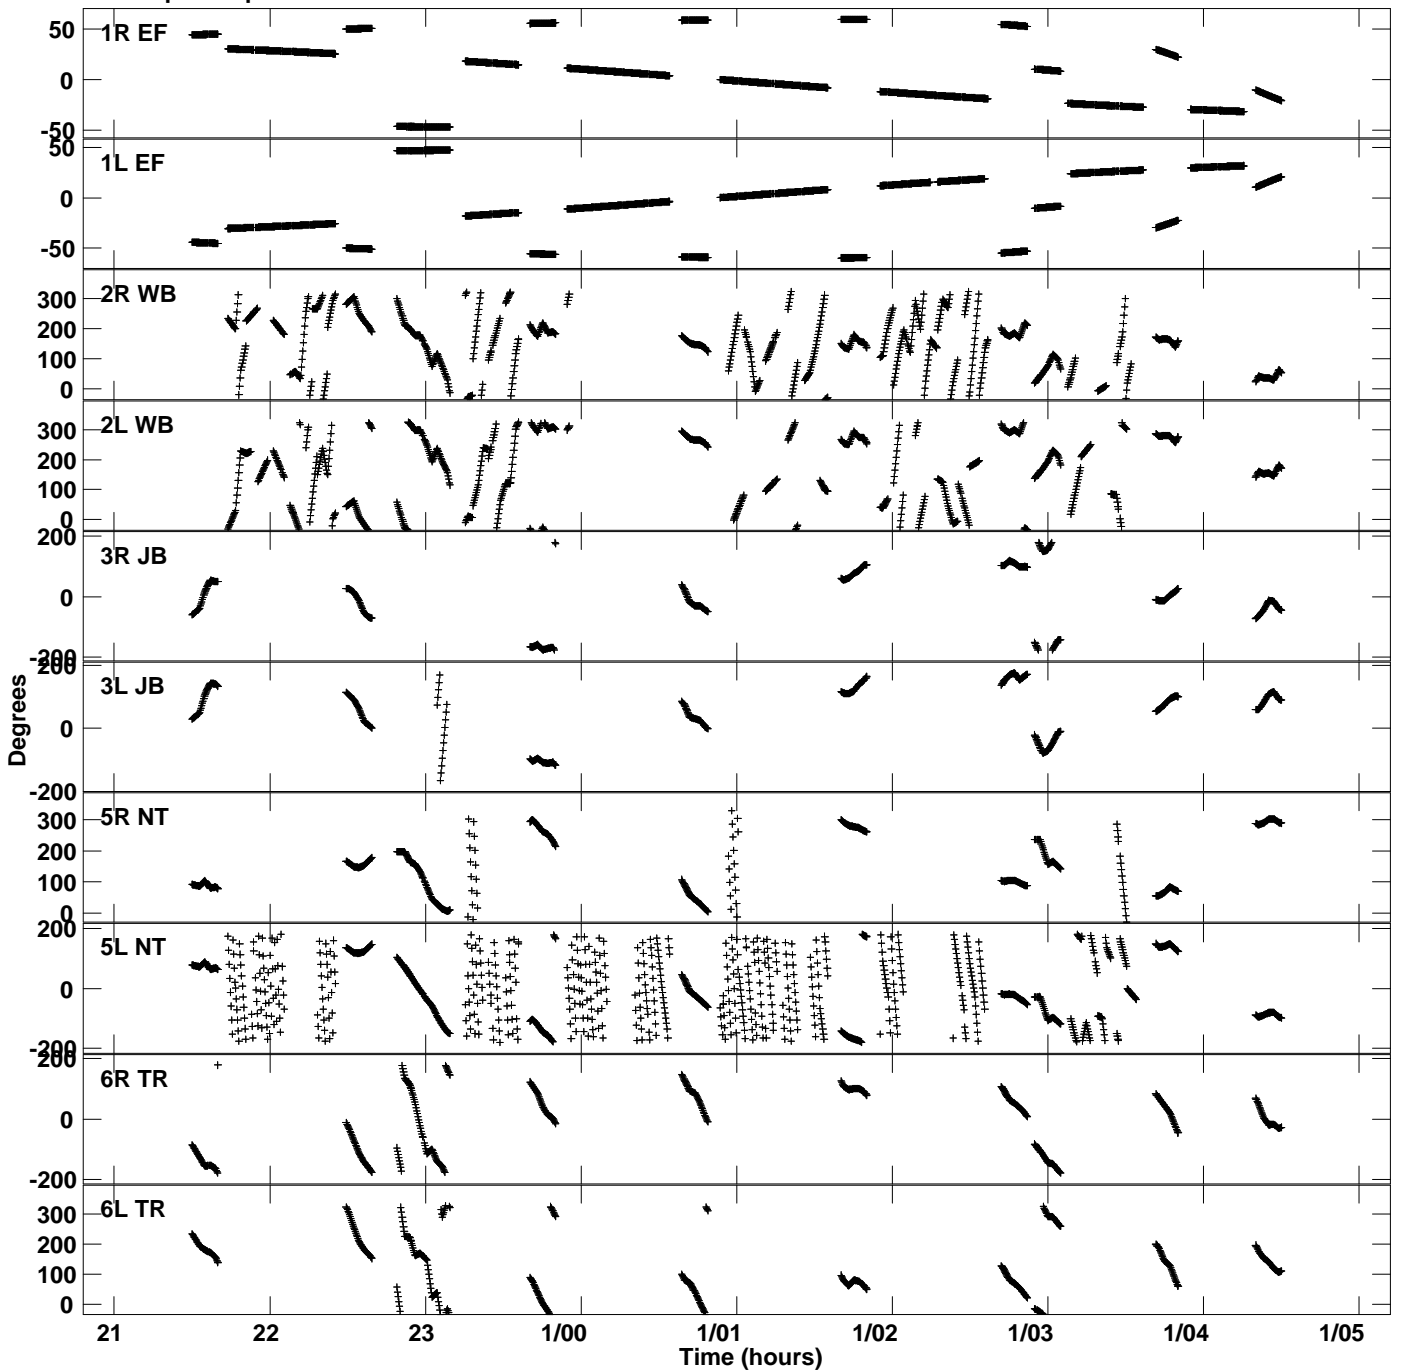

Plot file version 1 created 25-SEP-2014 19:03:57  
Gain phs vs UTC time for ES072H.UVDATA.1  
CL 3 Rpol & Lpol IF 1

Plot file version 2 created 25-SEP-2014 19:03:57  
Gain phs vs UTC time for ES072H.UVDATA.1  
CL 3 Rpol & Lpol IF 1