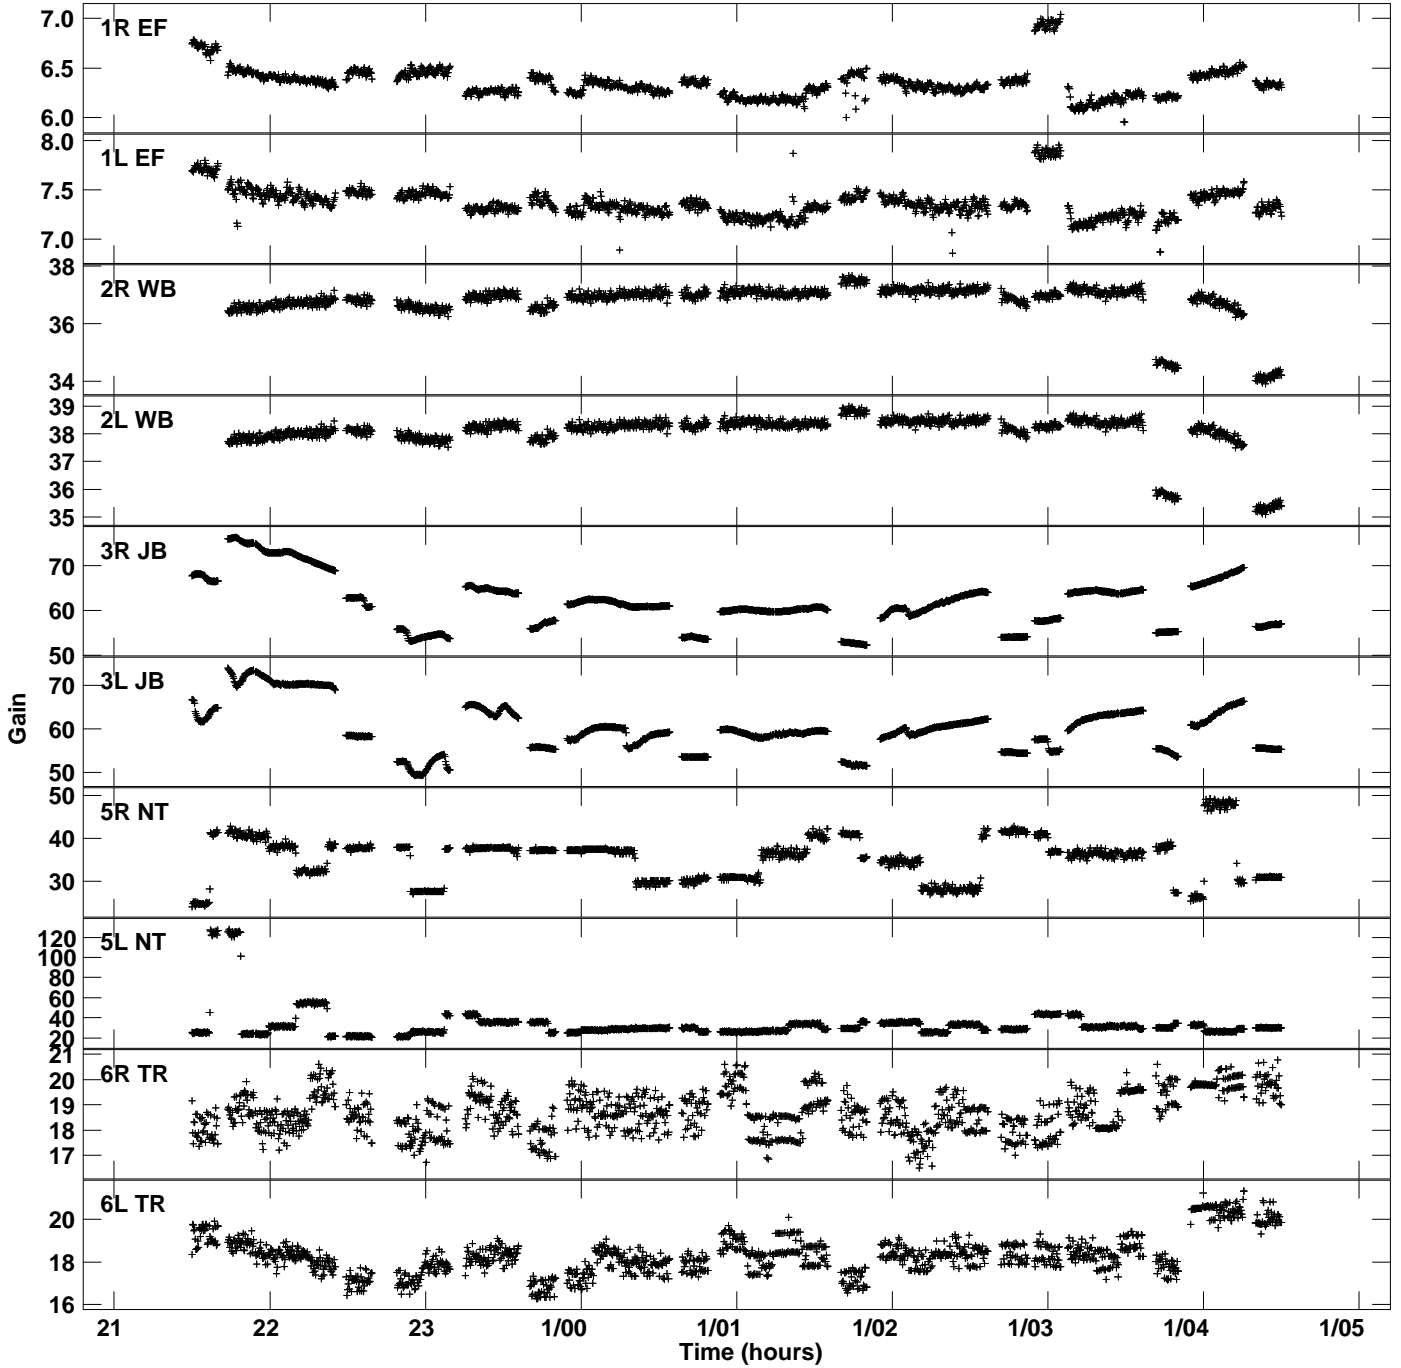

Plot file version 1 created 25-SEP-2014 14:22:28  
Gain amp vs UTC time for ES072H.UVDATA.1  
CL 2 Rpol & Lpol IF 1

Plot file version 2 created 25-SEP-2014 14:22:28  
Gain amp vs UTC time for ES072H.UVDATA.1  
CL 2 Rpol & Lpol IF 1