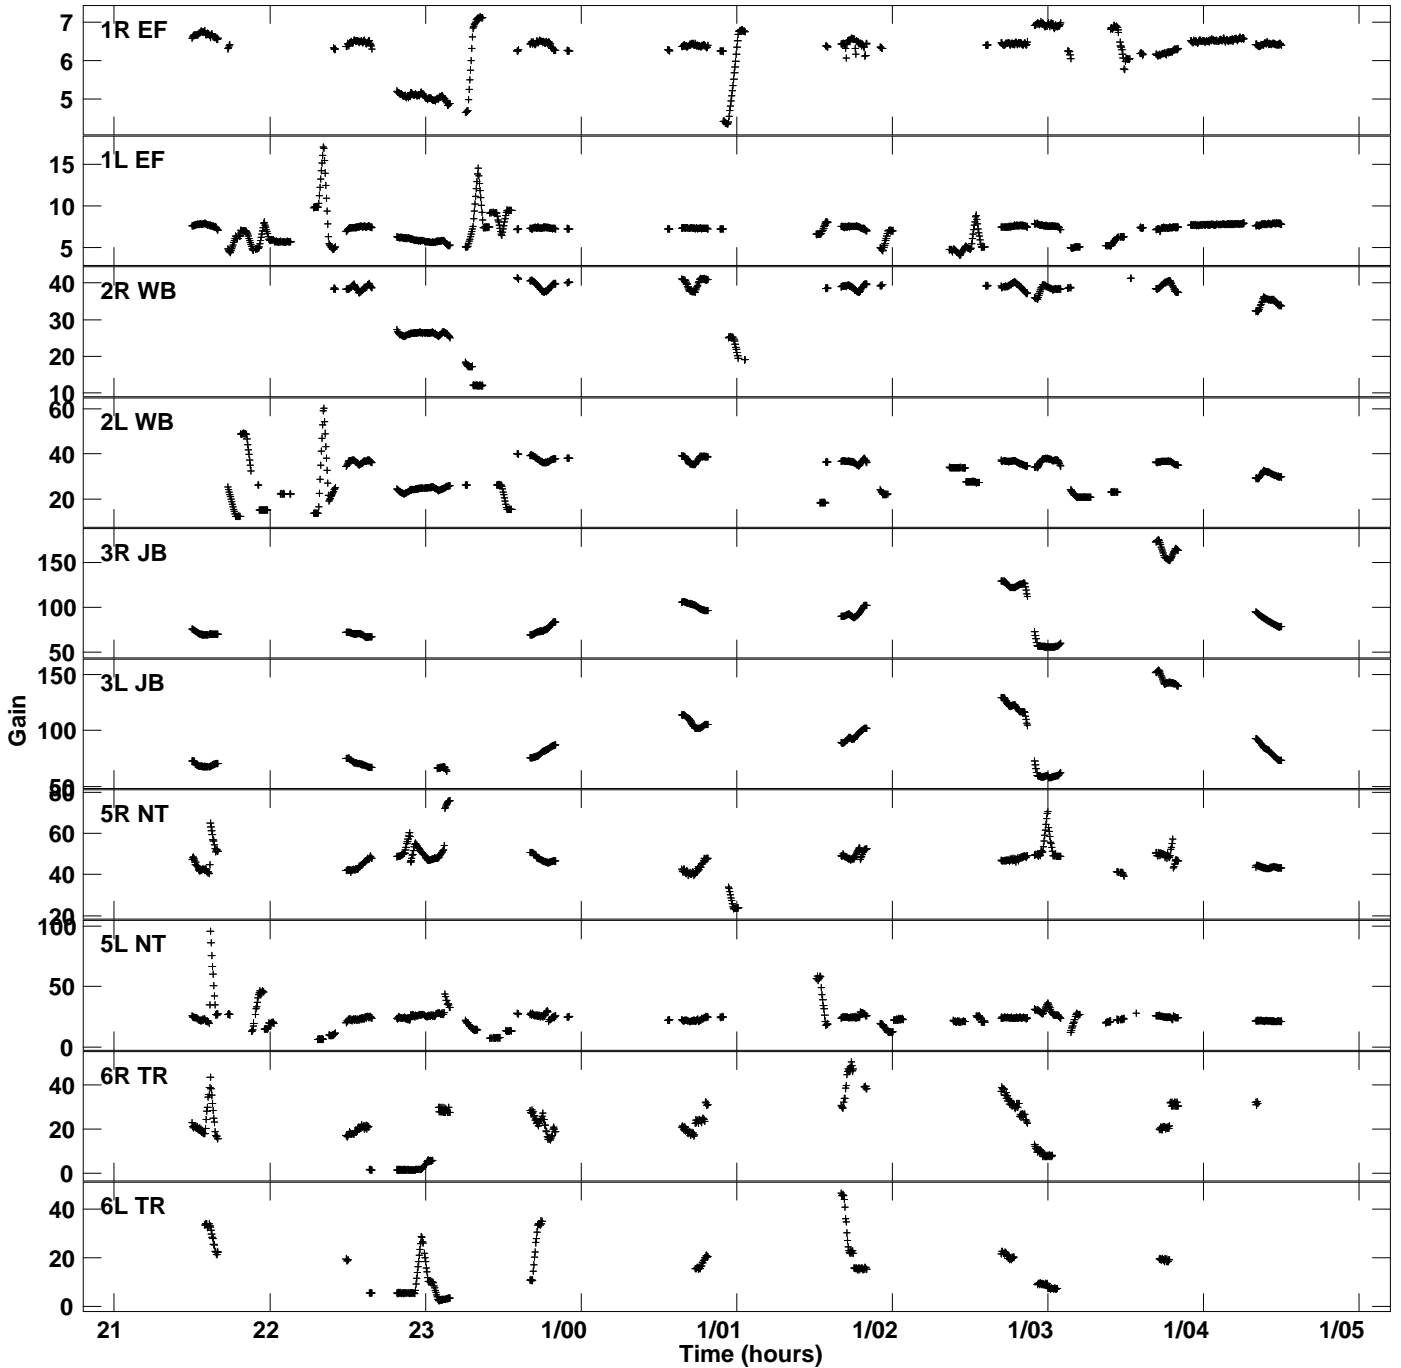

Plot file version 1 created 25-SEP-2014 19:12:34
Gain amp vs UTC time for ES072H.TMP.1
CL 4 Rpol & Lpol IF 1

Plot file version 2 created 25-SEP-2014 19:12:34
Gain amp vs UTC time for ES072H.TMP.1
CL 4 Rpol & Lpol IF 1