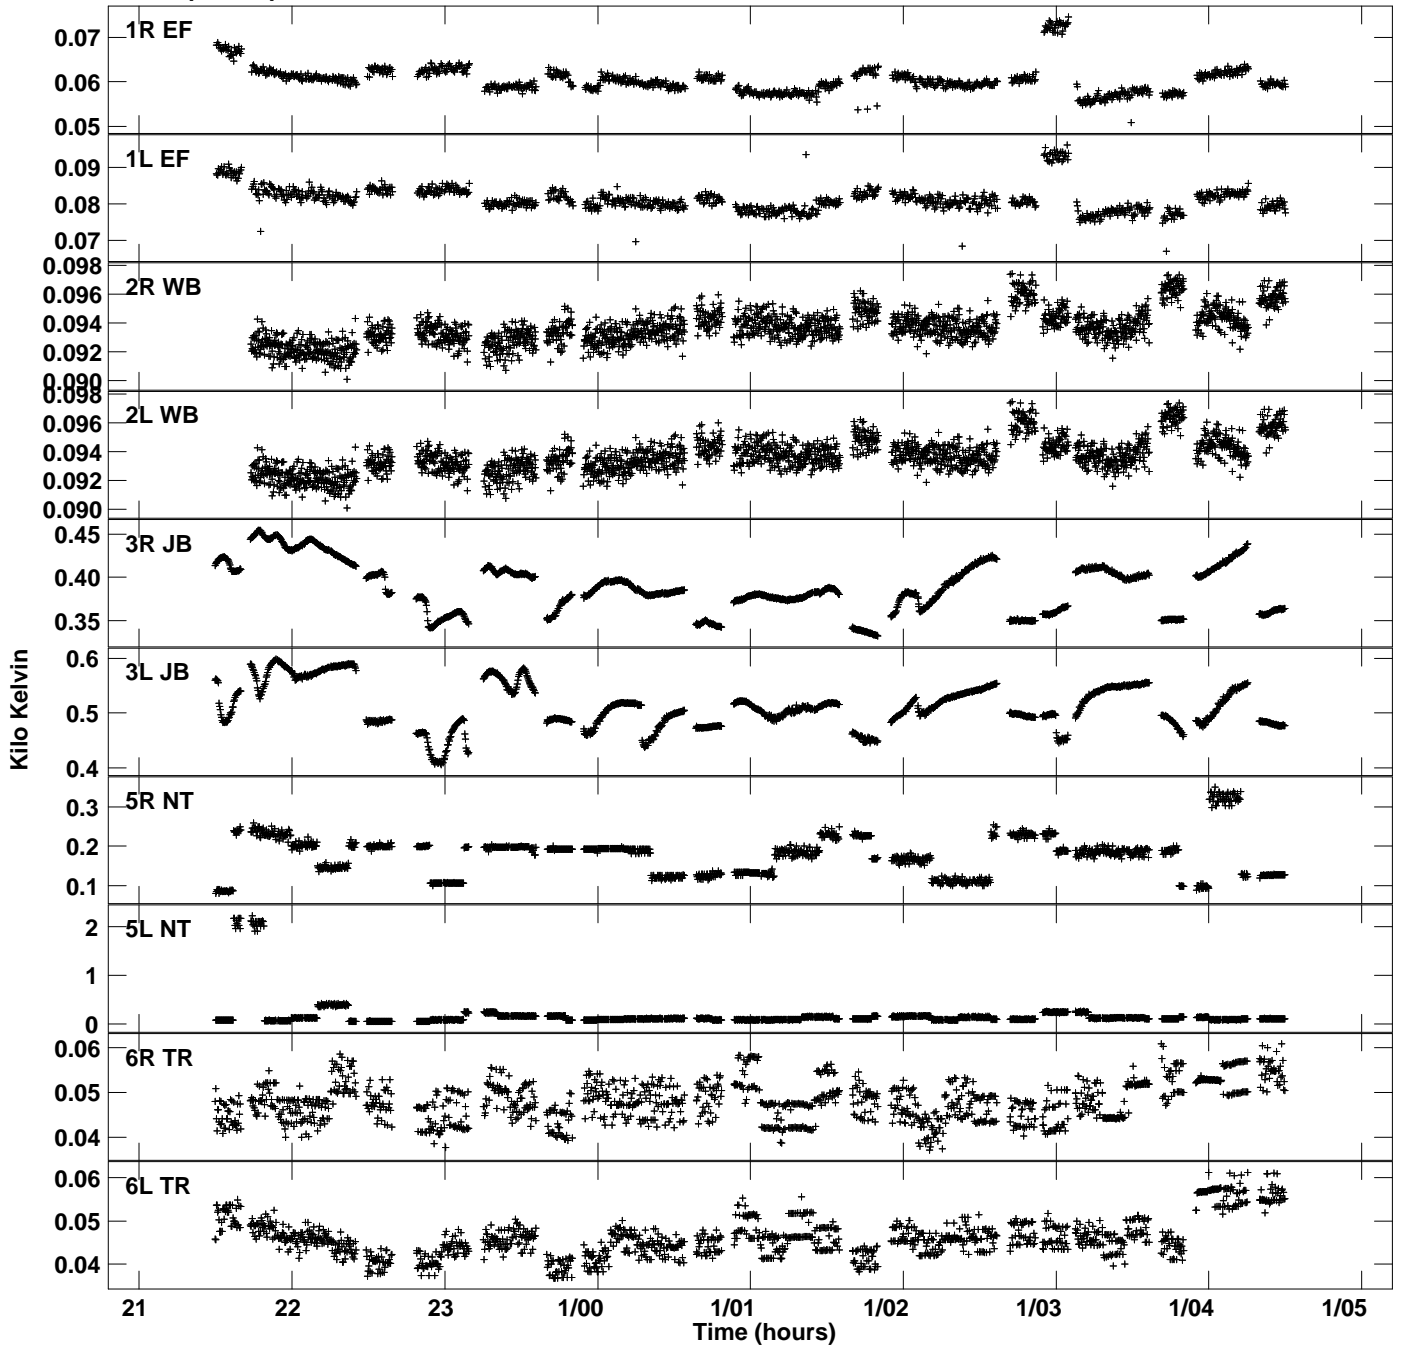

Plot file version 1 created 25-SEP-2014 14:22:27  
Tsys vs UTC time for ES072H.UVDATA.1  
TY 1 Rpol & Lpol IF 1

Plot file version 2 created 25-SEP-2014 14:22:27  
Tsyst vs UTC time for ES072H.UVDATA.1  
TY 1 Rpol & Lpol IF 1