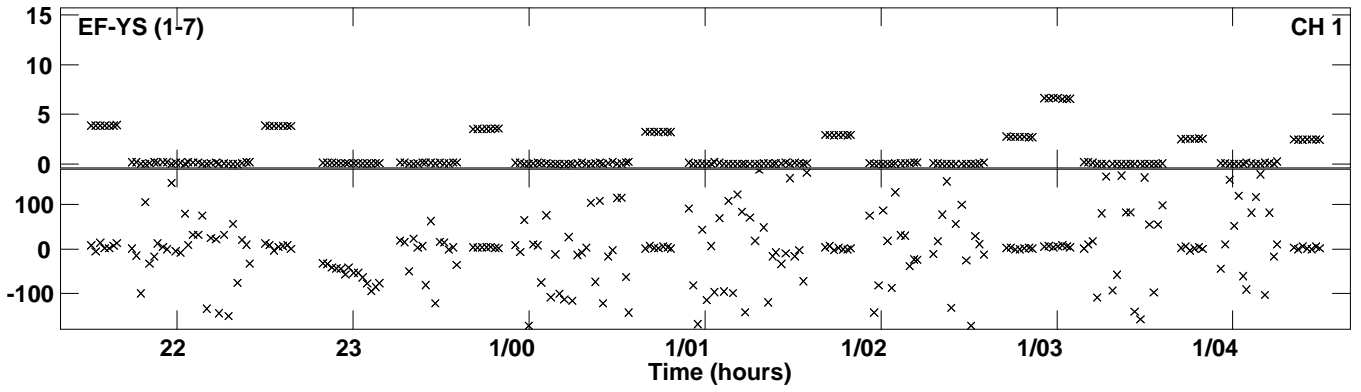

Plot file version 1 created 25-SEP-2014 19:07:45
Amplitude andPhase vs Time for ES072H.UVDATA.1 Vect aver. CL # 3
IF 1 CHAN 1 - 2048 STK LL

Plot file version 2 created 25-SEP-2014 19:07:45
Amplitude and Phase vs Time for ES072H.UVDATA.1 Vect aver. CL # 3
IF 1 CHAN 1 - 2048 STK LL

Plot file version 3 created 25-SEP-2014 19:09:36
Amplitude and Phase vs Time for ES072H.UVDATA.1 Vect aver. CL # 3
IF 1 CHAN 1 - 2048 STK RR

Plot file version 4 created 25-SEP-2014 19:09:36
Amplitude and Phase vs Time for ES072H.UVDATA.1 Vect aver. CL # 3
IF 1 CHAN 1 - 2048 STK RR