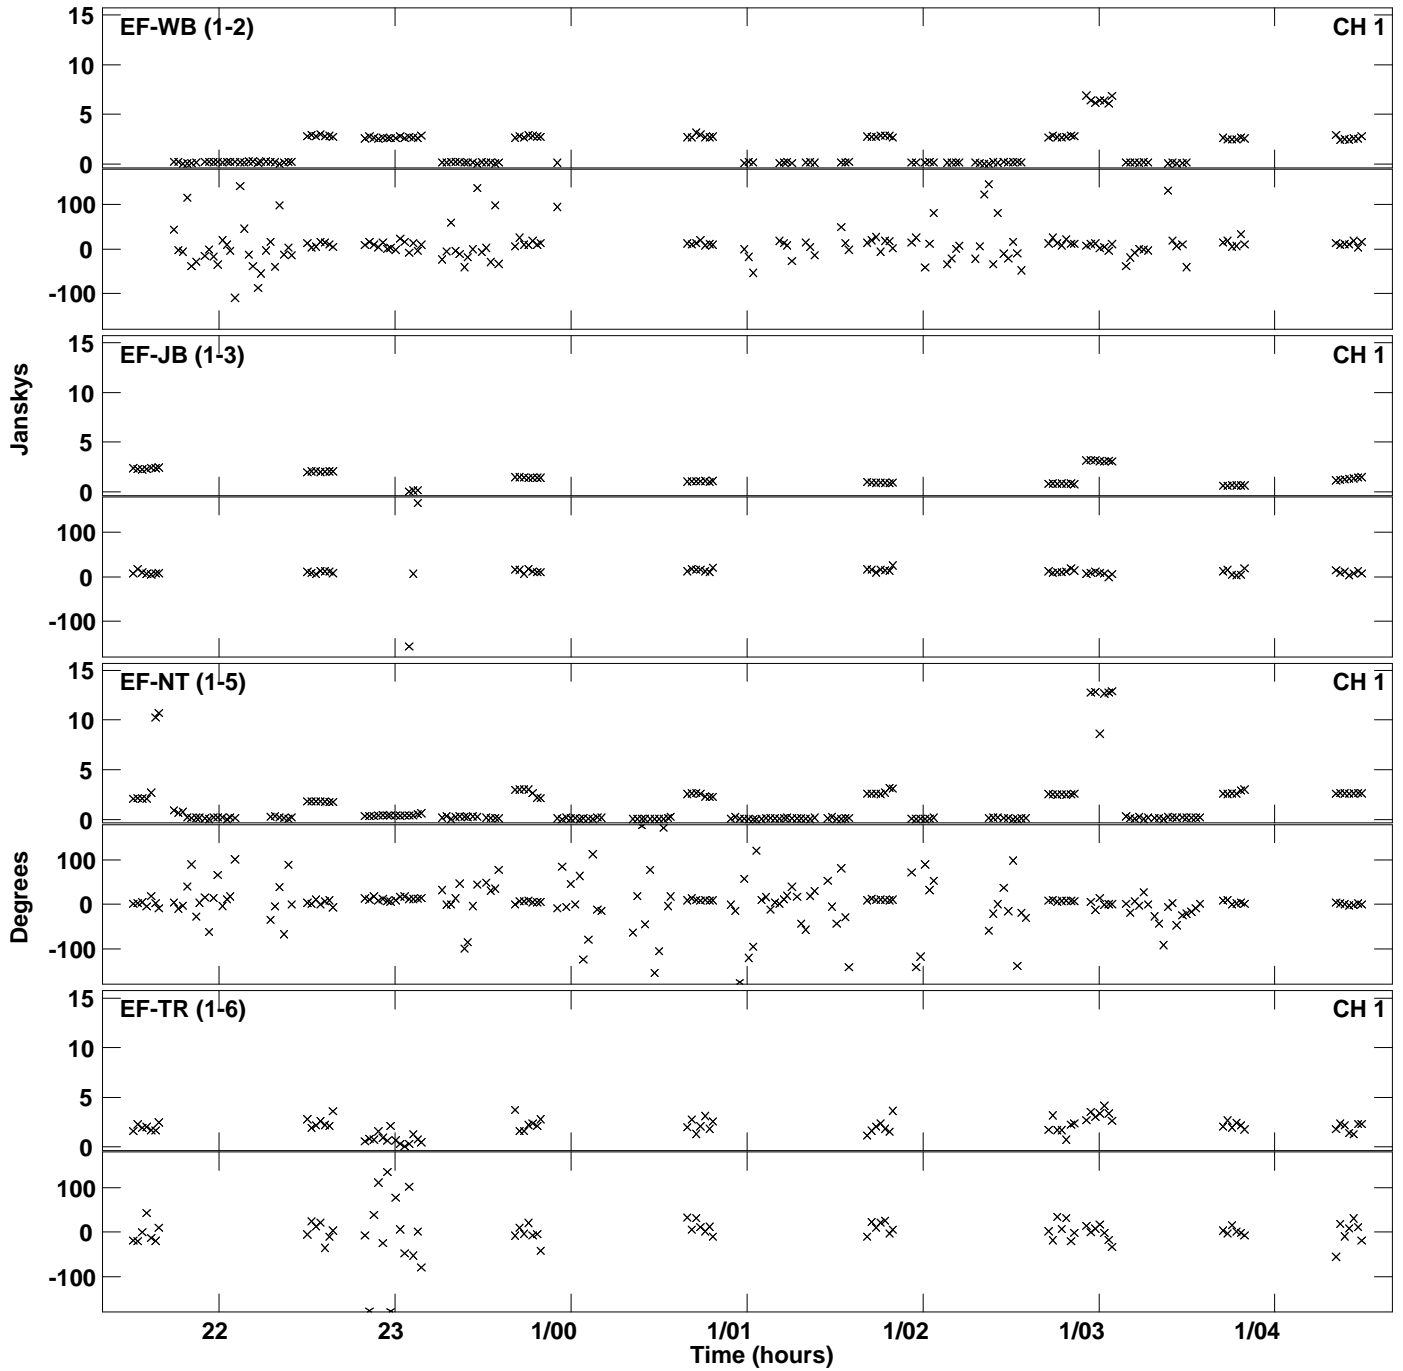

Plot file version 1 created 25-SEP-2014 19:07:45
Amplitude andPhase vs Time for ES072H.UVDATA.1 Vect aver. CL # 3
IF 1 CHAN 1 - 2048 STK LL

Plot file version 2 created 25-SEP-2014 19:07:45
Amplitude and Phase vs Time for ES072H.UVDATA.1 Vect aver. CL # 3
IF 1 CHAN 1 - 2048 STK LL

Plot file version 3 created 25-SEP-2014 19:09:36
Amplitude and Phase vs Time for ES072H.UVDATA.1 Vect aver. CL # 3
IF 1 CHAN 1 - 2048 STK RR

Plot file version 4 created 25-SEP-2014 19:09:36
Amplitude and Phase vs Time for ES072H.UVDATA.1 Vect aver. CL # 3
IF 1 CHAN 1 - 2048 STK RR