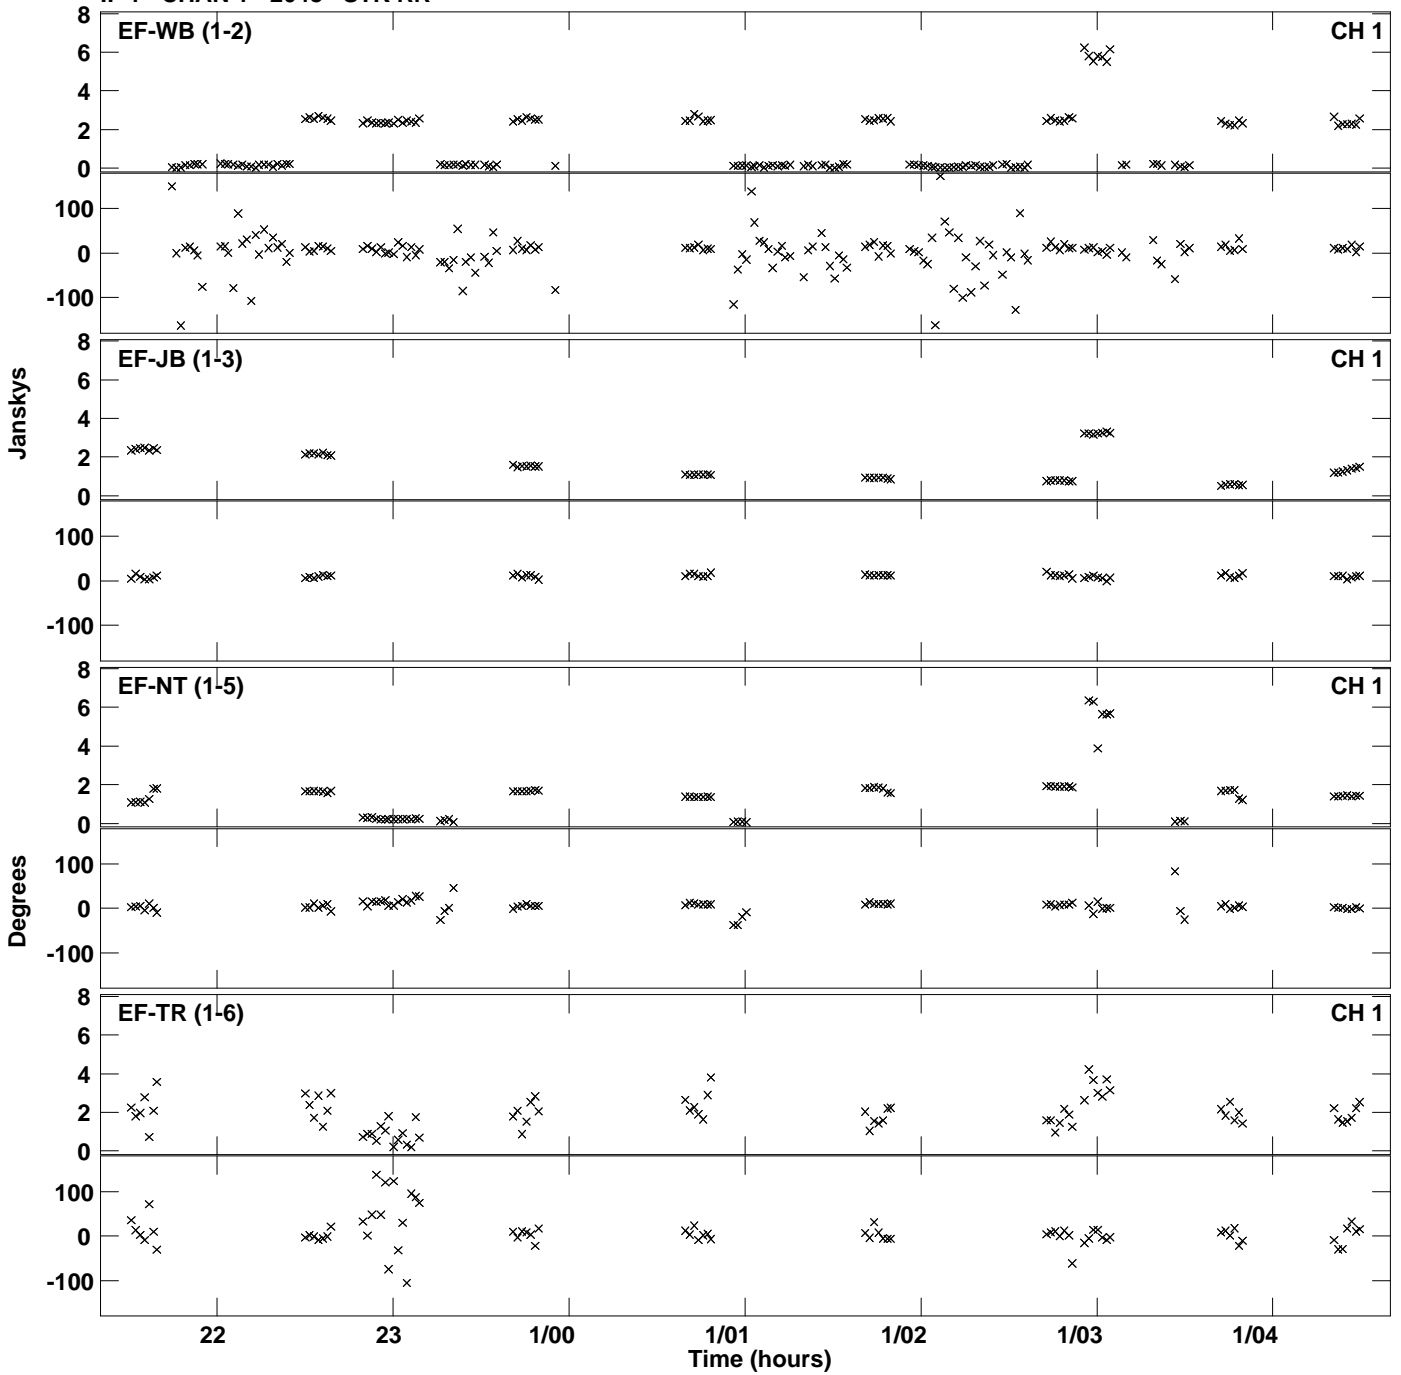

Plot file version 1 created 25-SEP-2014 19:07:45
Amplitude andPhase vs Time for ES072H.UVDATA.1 Vect aver. CL # 3
IF 1 CHAN 1 - 2048 STK LL

Plot file version 2 created 25-SEP-2014 19:07:45
Amplitude and Phase vs Time for ES072H.UVDATA.1 Vect aver. CL # 3
IF 1 CHAN 1 - 2048 STK LL

Plot file version 3 created 25-SEP-2014 19:09:36
Amplitude and Phase vs Time for ES072H.UVDATA.1 Vect aver. CL # 3
IF 1 CHAN 1 - 2048 STK RR

Plot file version 4 created 25-SEP-2014 19:09:36
Amplitude and Phase vs Time for ES072H.UVDATA.1 Vect aver. CL # 3
IF 1 CHAN 1 - 2048 STK RR