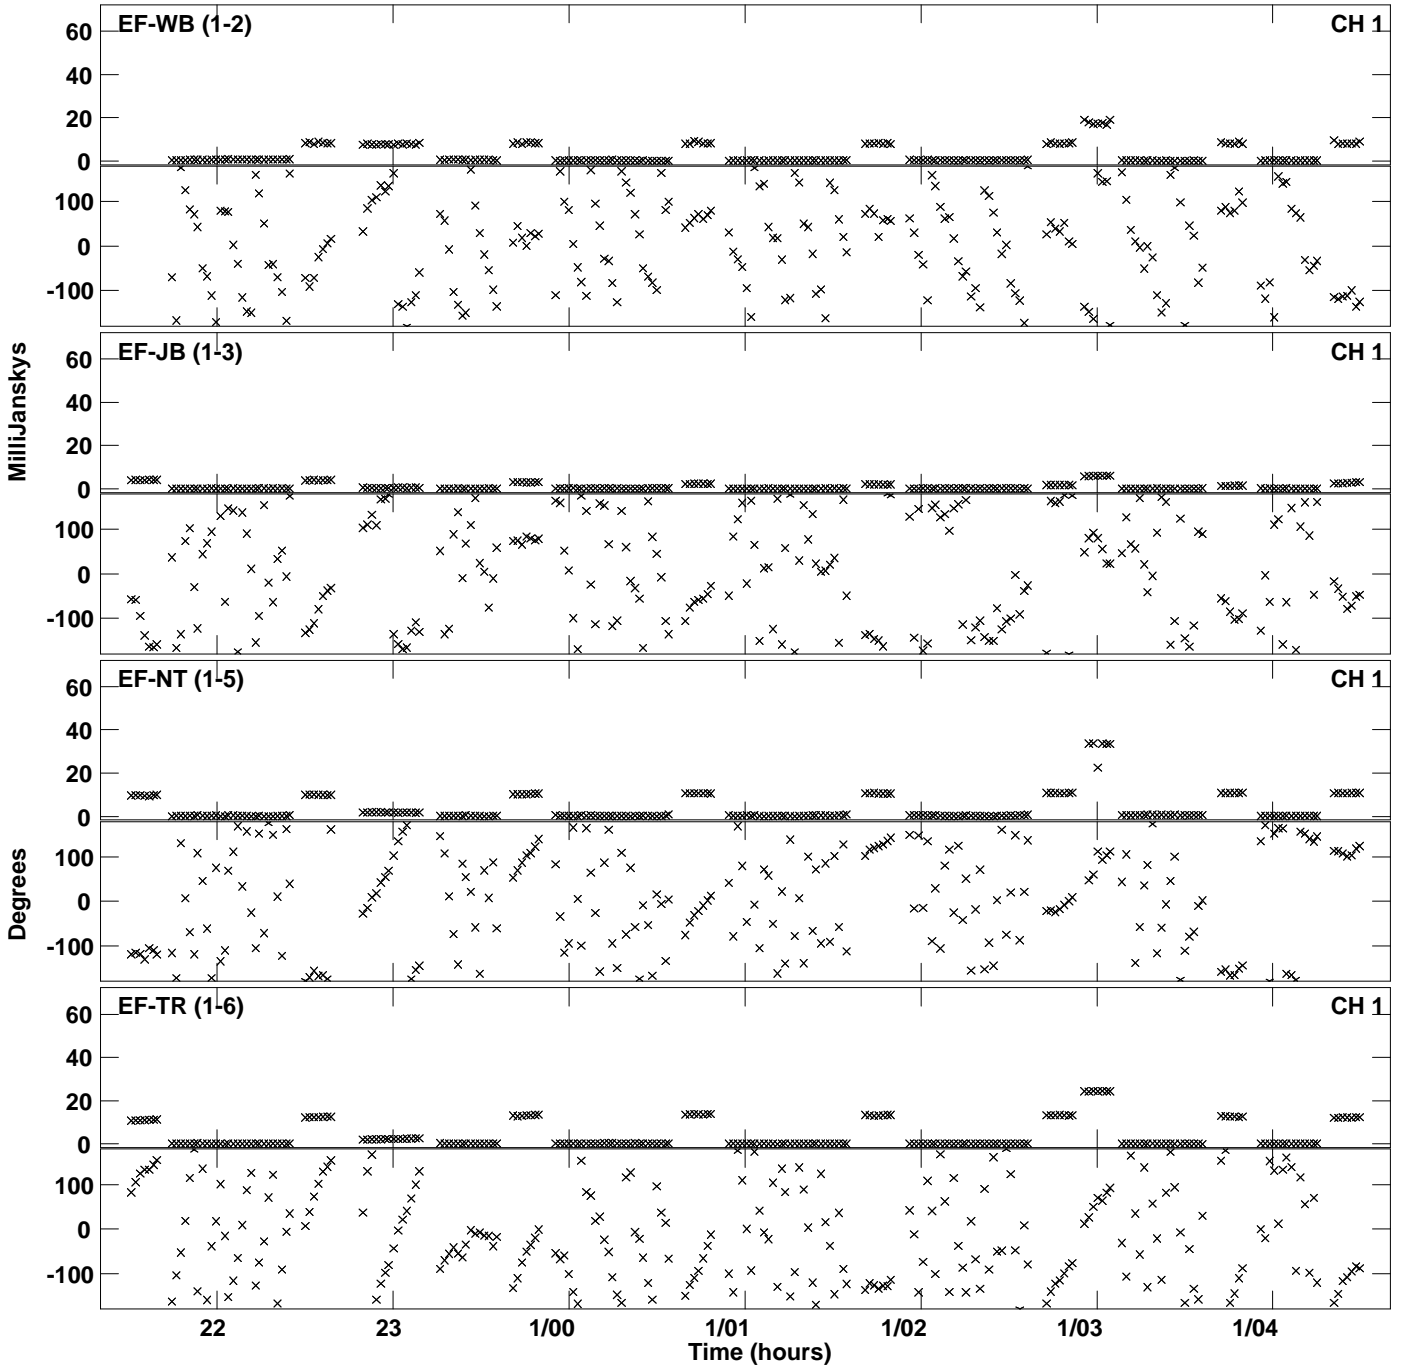

Plot file version 1 created 25-SEP-2014 14:18:34  
Amplitude and Phase vs Time for ES072H.UVDATA.1 Vect aver.  
IF 1 CHAN 1 - 2048 STK LL

PLot file version 2 created 25-SEP-2014 14:18:34  
Amplitude andPhase vs Time for ES072H.UVDATA.1 Vect aver.  
IF 1 CHAN 1 - 2048 STK LL

Plot file version 3 created 25-SEP-2014 14:20:15  
Amplitude and Phase vs Time for ES072H.UVDATA.1 Vect aver.  
IF 1 CHAN 1 - 2048 STK RR

PLot file version 4 created 25-SEP-2014 14:20:15  
Amplitude andPhase vs Time for ES072H.UVDATA.1 Vect aver.  
IF 1 CHAN 1 - 2048 STK RR