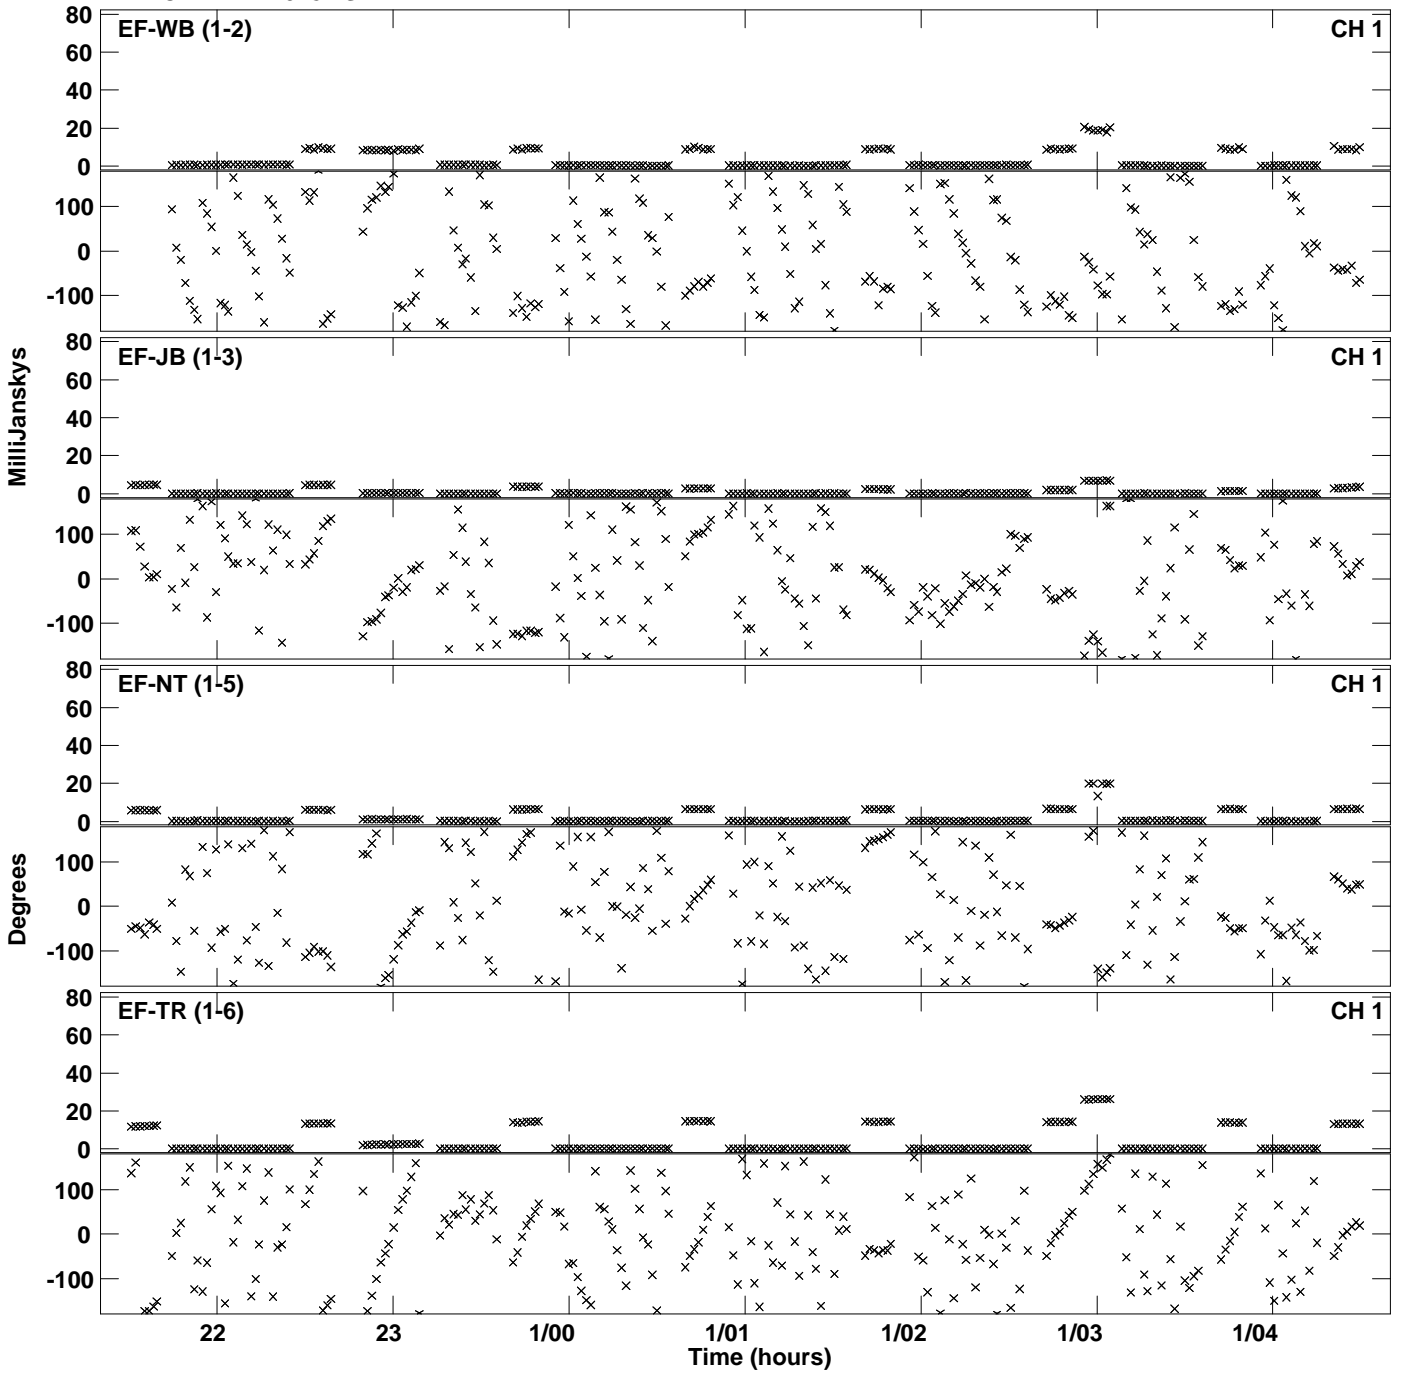

Plot file version 1 created 25-SEP-2014 14:18:34  
Amplitude and Phase vs Time for ES072H.UVDATA.1 Vect aver.  
IF 1 CHAN 1 - 2048 STK LL

PLot file version 2 created 25-SEP-2014 14:18:34  
Amplitude andPhase vs Time for ES072H.UVDATA.1 Vect aver.  
IF 1 CHAN 1 - 2048 STK LL

Plot file version 3 created 25-SEP-2014 14:20:15  
Amplitude and Phase vs Time for ES072H.UVDATA.1 Vect aver.  
IF 1 CHAN 1 - 2048 STK RR

PLot file version 4 created 25-SEP-2014 14:20:15  
Amplitude andPhase vs Time for ES072H.UVDATA.1 Vect aver.  
IF 1 CHAN 1 - 2048 STK RR