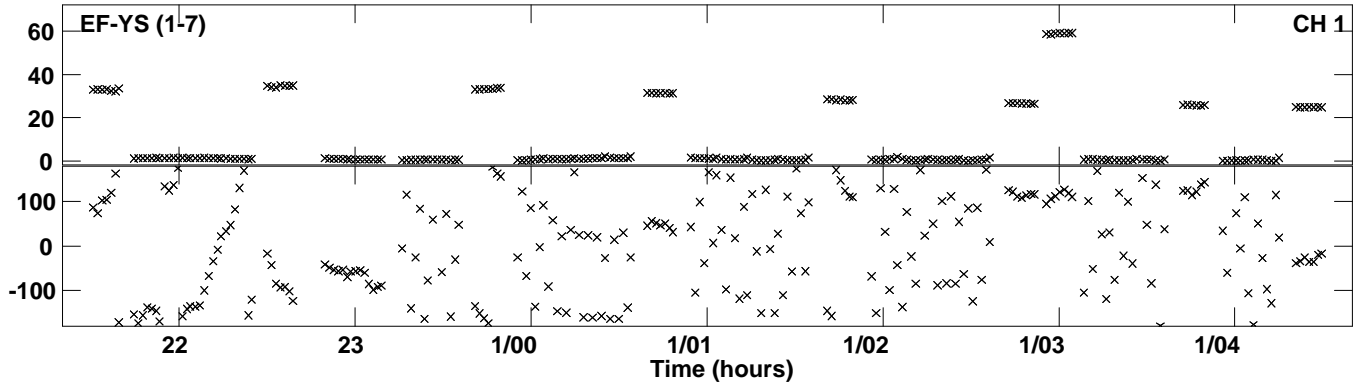

Plot file version 1 created 25-SEP-2014 14:18:34  
Amplitude and Phase vs Time for ES072H.UVDATA.1 Vect aver.  
IF 1 CHAN 1 - 2048 STK LL

PLot file version 2 created 25-SEP-2014 14:18:34  
Amplitude andPhase vs Time for ES072H.UVDATA.1 Vect aver.  
IF 1 CHAN 1 - 2048 STK LL

Plot file version 3 created 25-SEP-2014 14:20:15  
Amplitude and Phase vs Time for ES072H.UVDATA.1 Vect aver.  
IF 1 CHAN 1 - 2048 STK RR

PLot file version 4 created 25-SEP-2014 14:20:15  
Amplitude andPhase vs Time for ES072H.UVDATA.1 Vect aver.  
IF 1 CHAN 1 - 2048 STK RR