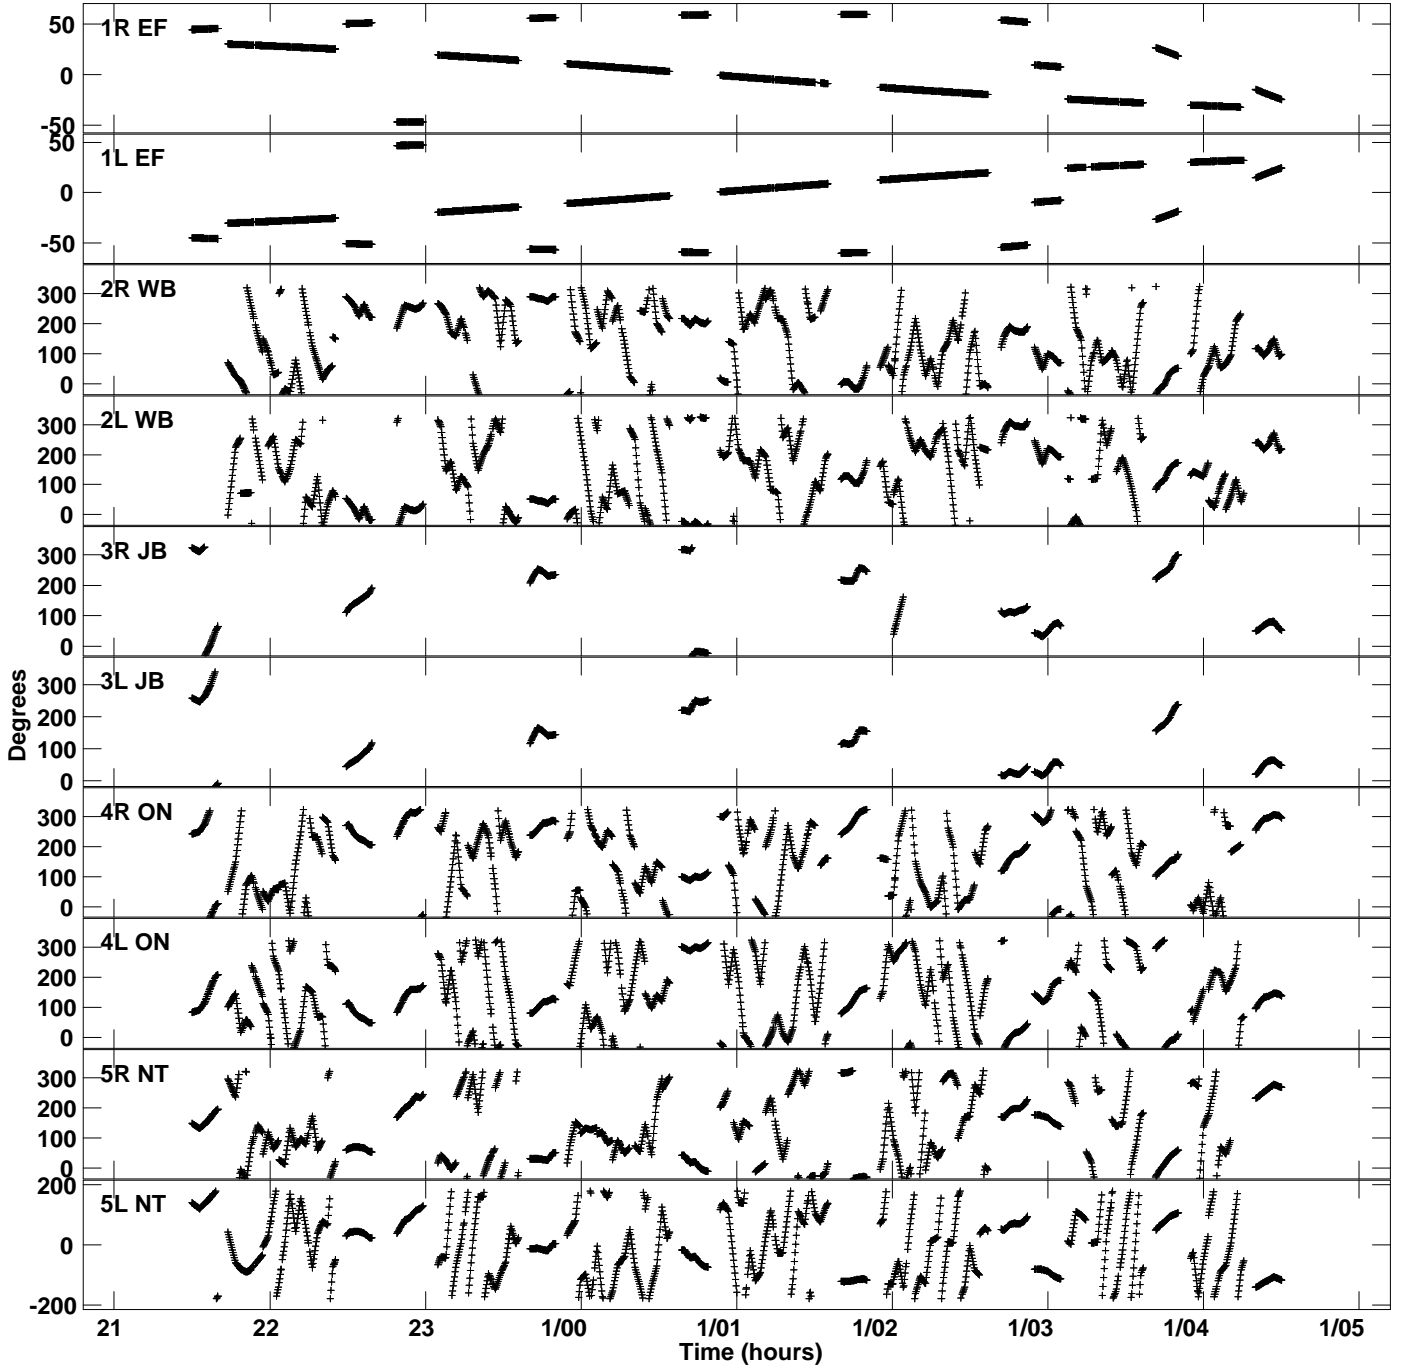

Plot file version 1 created 17-SEP-2014 15:05:37
Gain phs vs UTC time for ES072I.UVDATA.1
CL 3 Rpol & Lpol IF 1

Plot file version 2 created 17-SEP-2014 15:05:37
Gain phs vs UTC time for ES072I.UVDATA.1
CL 3 Rpol & Lpol IF 1