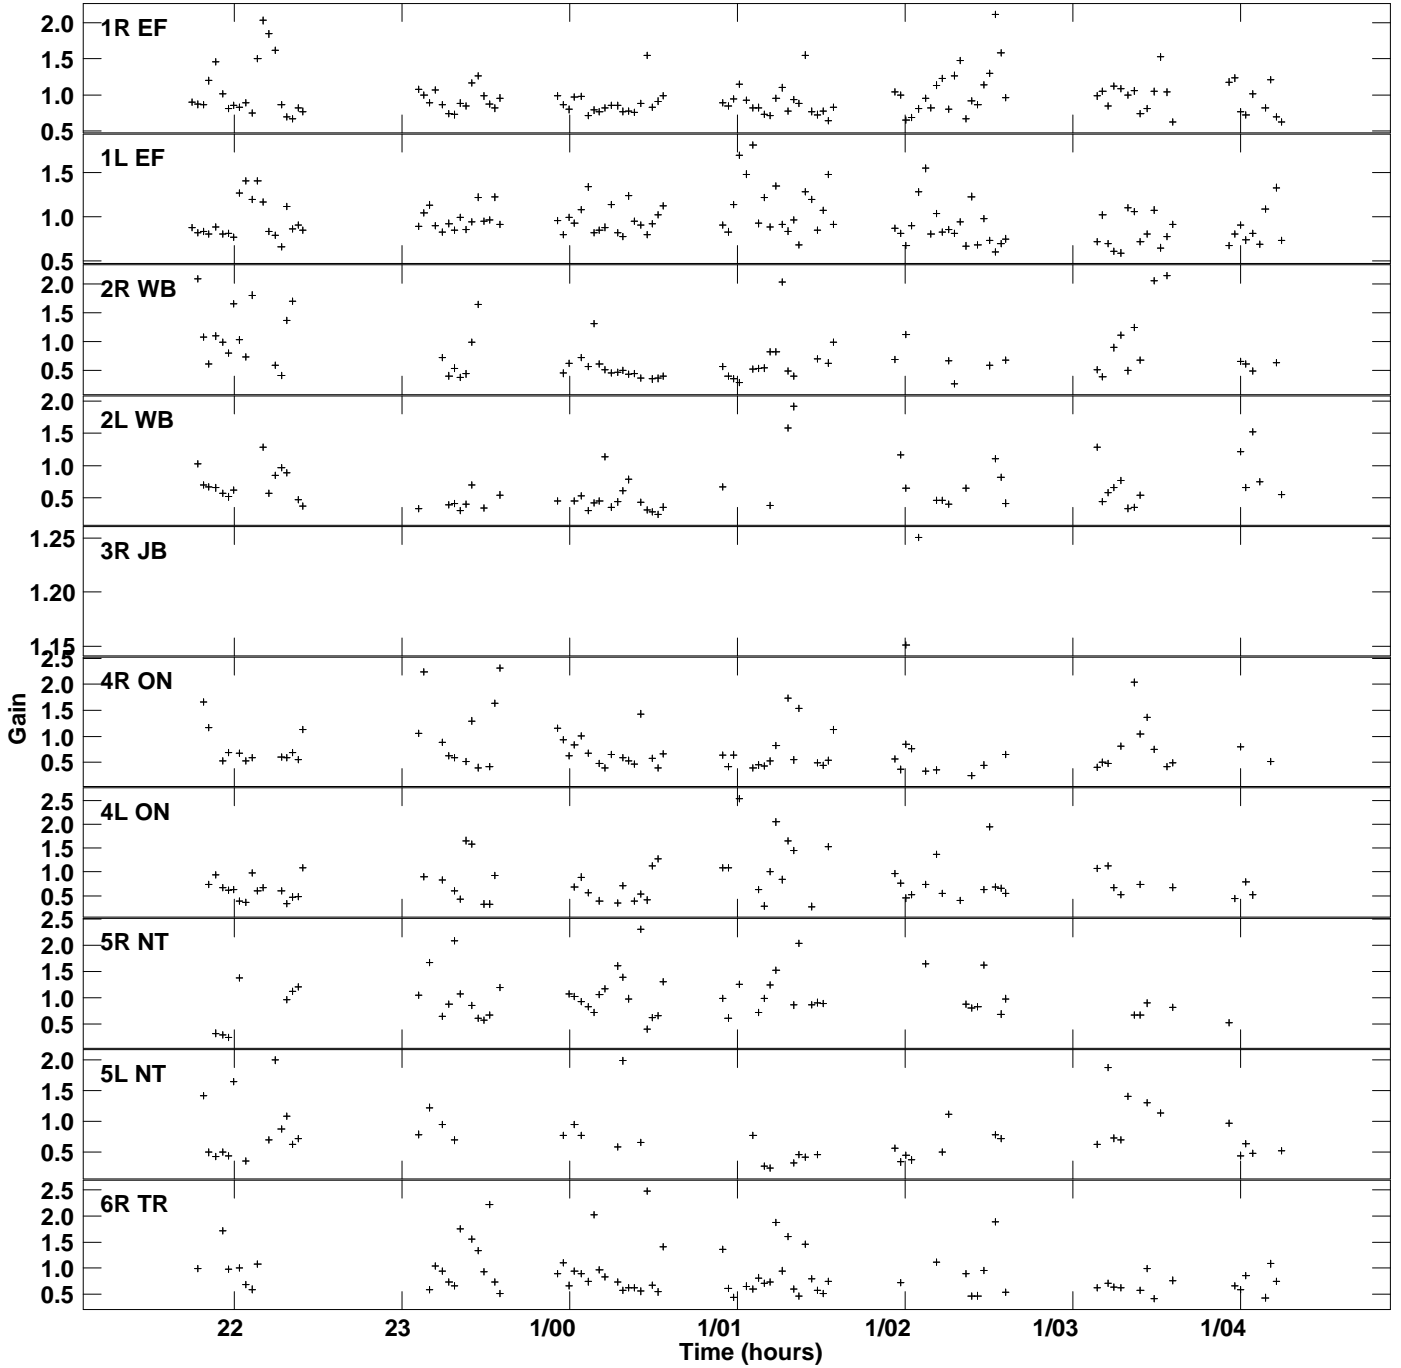

Plot file version 1 created 17-SEP-2014 15:19:47  
Gain amp vs UTC time for G28.83-0.25.MULTI.1  
SN 2 Rpol & Lpol IF 1

Plot file version 2 created 17-SEP-2014 15:19:47  
Gain amp vs UTC time for G28.83-0.25.MULTI.1  
SN 2 Rpol & Lpol IF 1