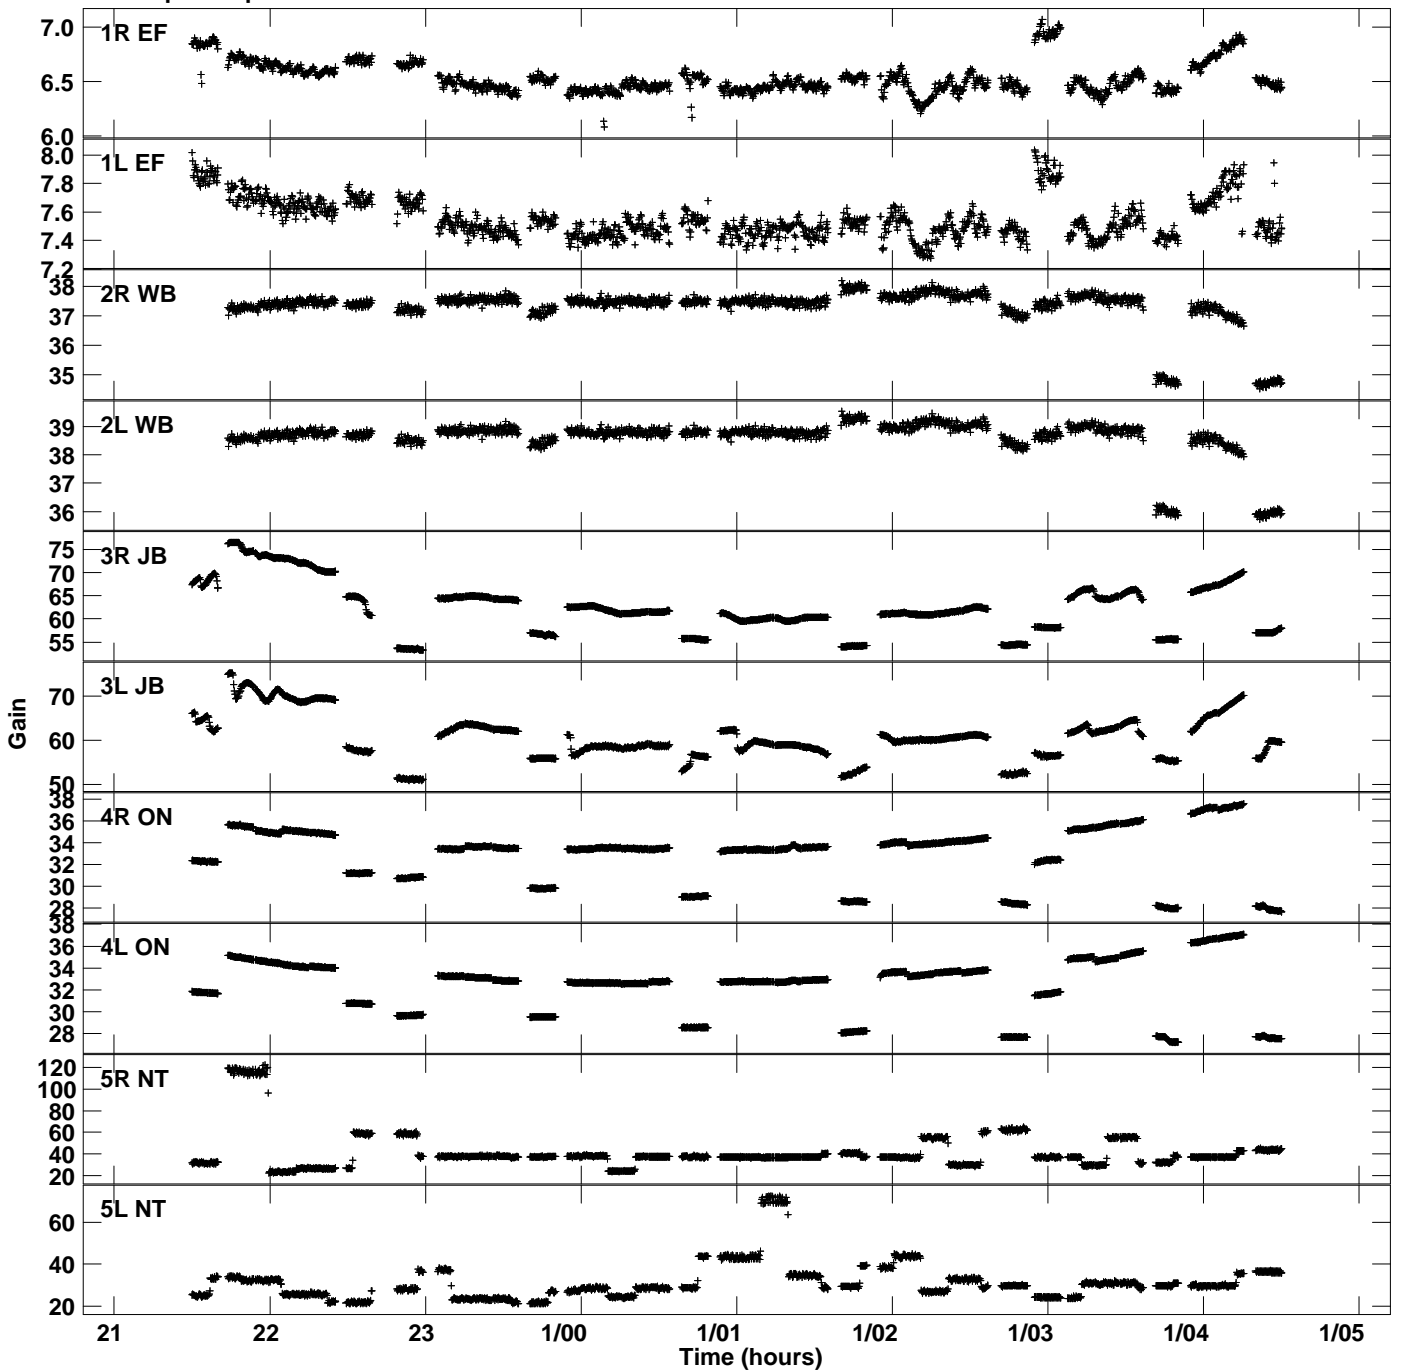

Plot file version 1 created 17-SEP-2014 11:35:11
Gain amp vs UTC time for ES072I.UVDATA.1
CL 2 Rpol & Lpol IF 1

Plot file version 2 created 17-SEP-2014 11:35:11
Gain amp vs UTC time for ES072I.UVDATA.1
CL 2 Rpol & Lpol IF 1