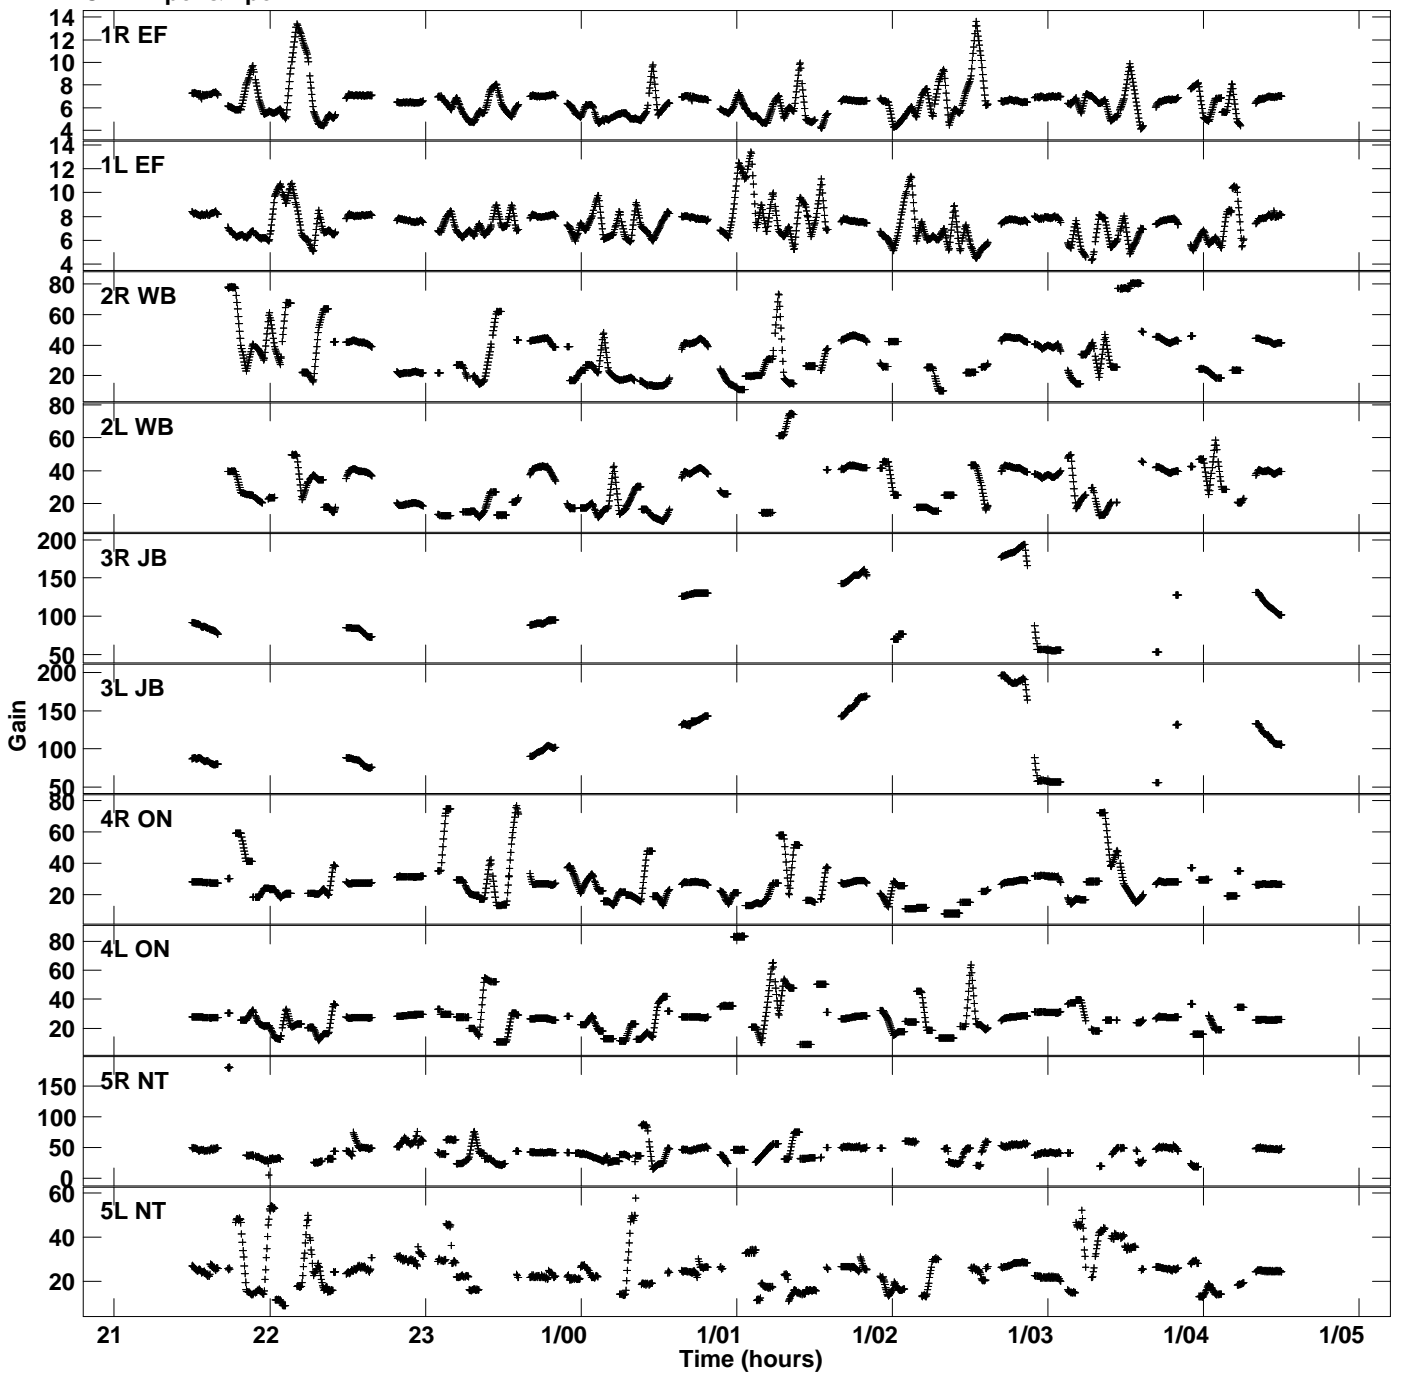

Plot file version 1 created 17-SEP-2014 15:20:23
Gain amp vs UTC time for ES072I.TMP.1
CL 4 Rpol & Lpol IF 1

Plot file version 2 created 17-SEP-2014 15:20:23
Gain amp vs UTC time for ES072I.TMP.1
CL 4 Rpol & Lpol IF 1