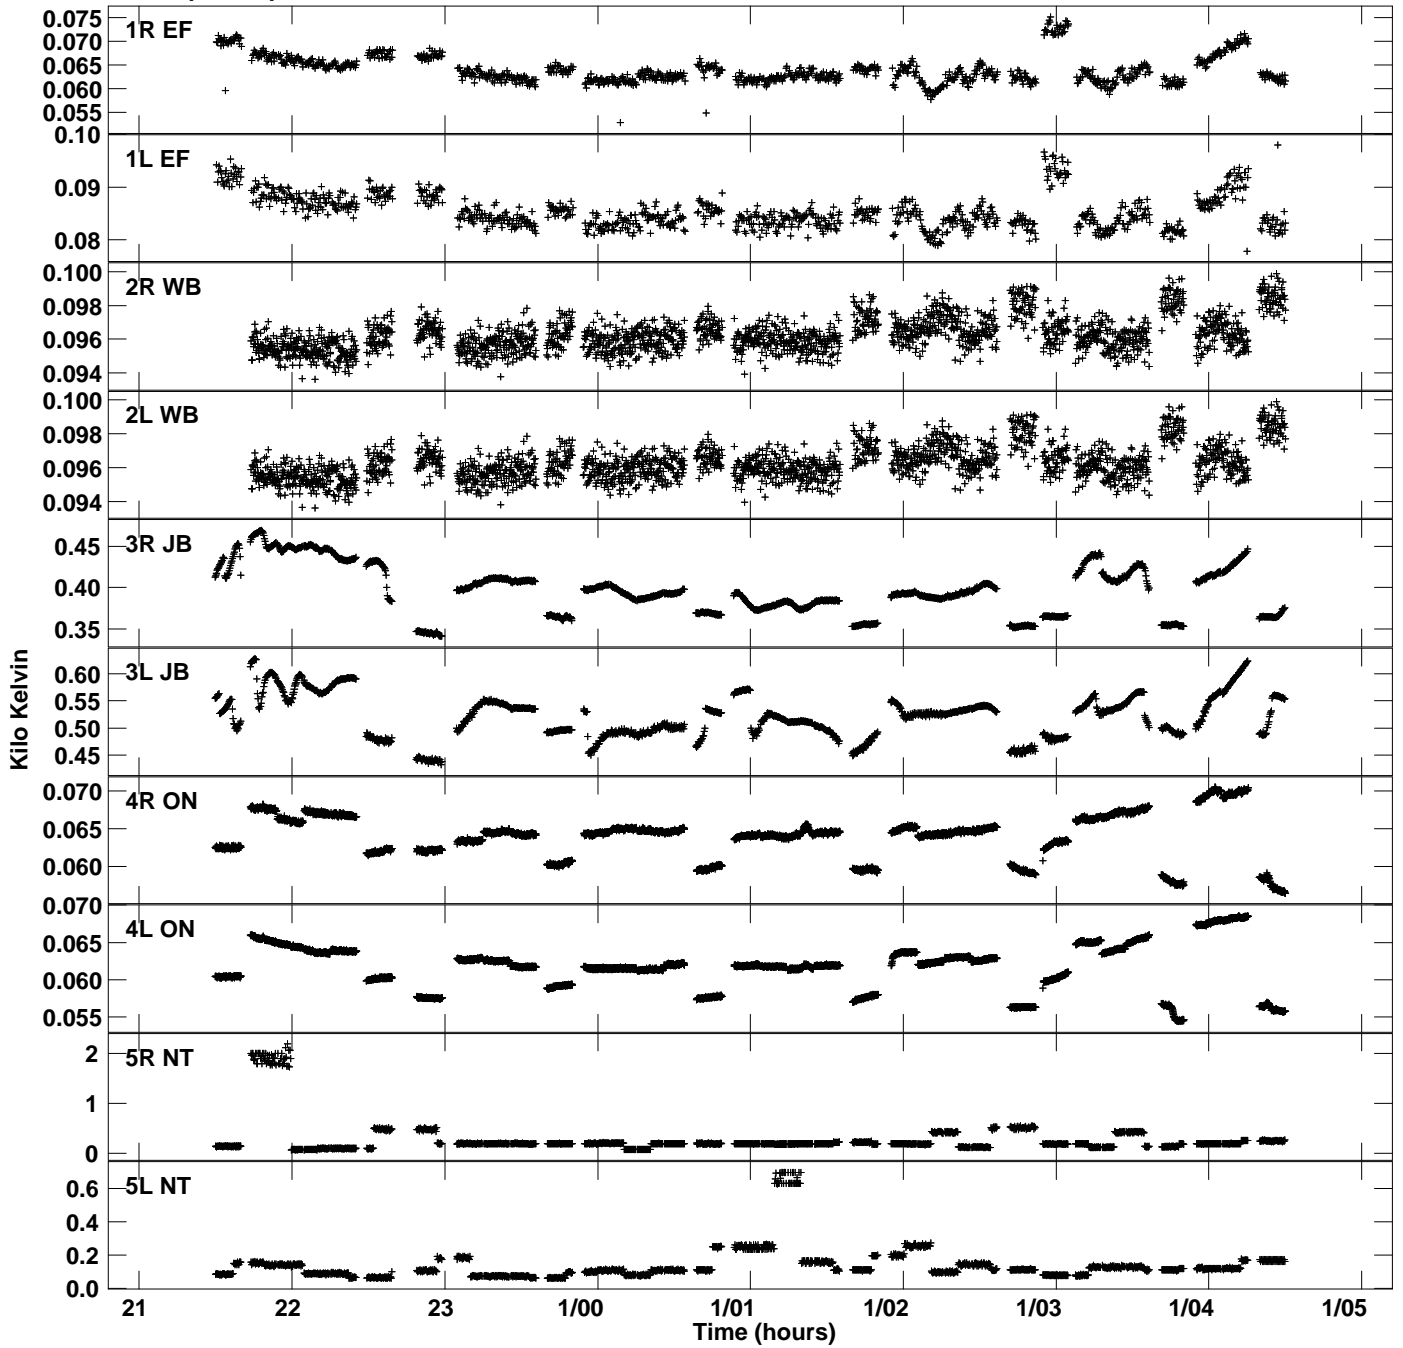

Plot file version 1 created 17-SEP-2014 11:35:09  
Tsys vs UTC time for ES072I.UVDATA.1  
TY 1 Rpol & Lpol IF 1

Plot file version 2 created 17-SEP-2014 11:35:09  
Tsys vs UTC time for ES072I.UVDATA.1  
TY 1 Rpol & Lpol IF 1