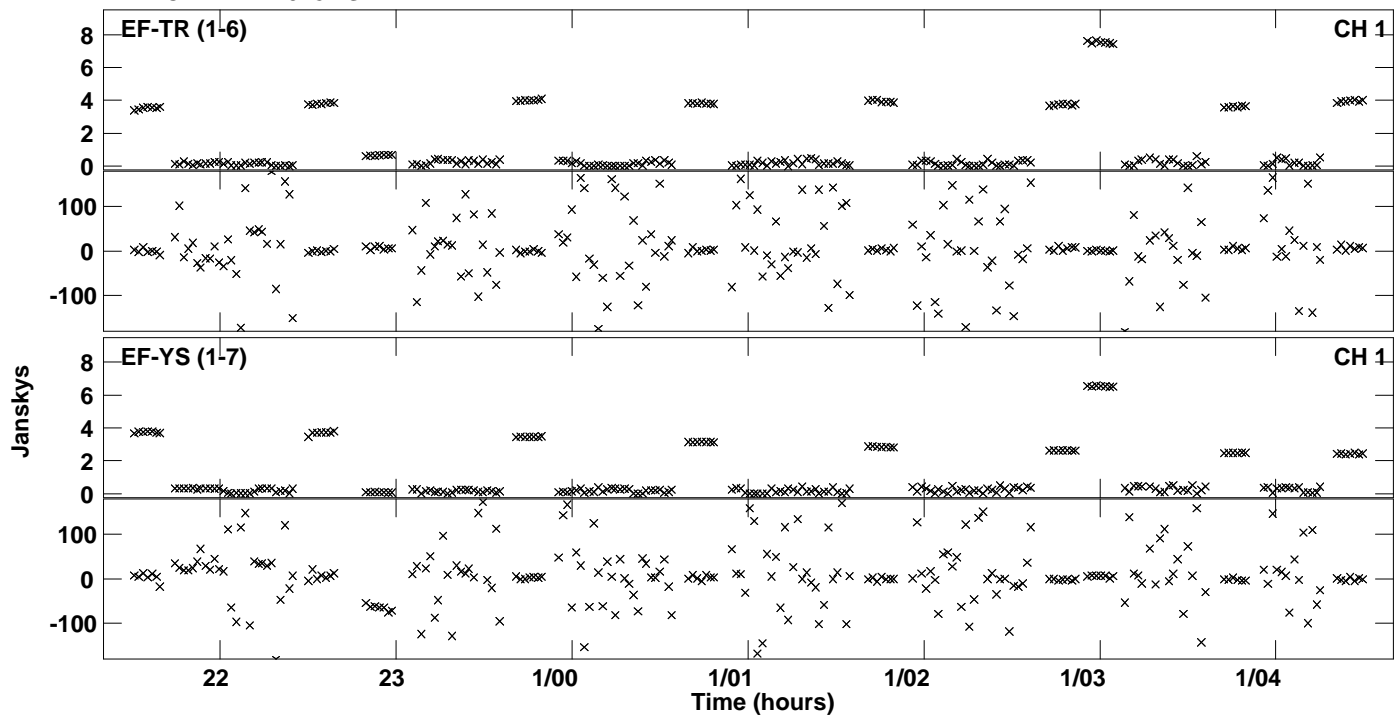

PLot file version 1 created 17-SEP-2014 15:12:24
Amplitude andPhase vs Time for ES072I.UVDATA.1 Vect aver. CL # 3
IF 1 CHAN 1 - 2048 STK LL

Plot file version 2 created 17-SEP-2014 15:12:24
Amplitude andPhase vs Time for ES072I.UVDATA.1 Vect aver. CL # 3
IF 1 CHAN 1 - 2048 STK LL

Plot file version 3 created 17-SEP-2014 15:15:49
Amplitude andPhase vs Time for ES072I.UVDATA.1 Vect aver. CL # 3
IF 1 CHAN 1 - 2048 STK RR

Plot file version 4 created 17-SEP-2014 15:15:49
Amplitude andPhase vs Time for ES072I.UVDATA.1 Vect aver. CL # 3
IF 1 CHAN 1 - 2048 STK RR