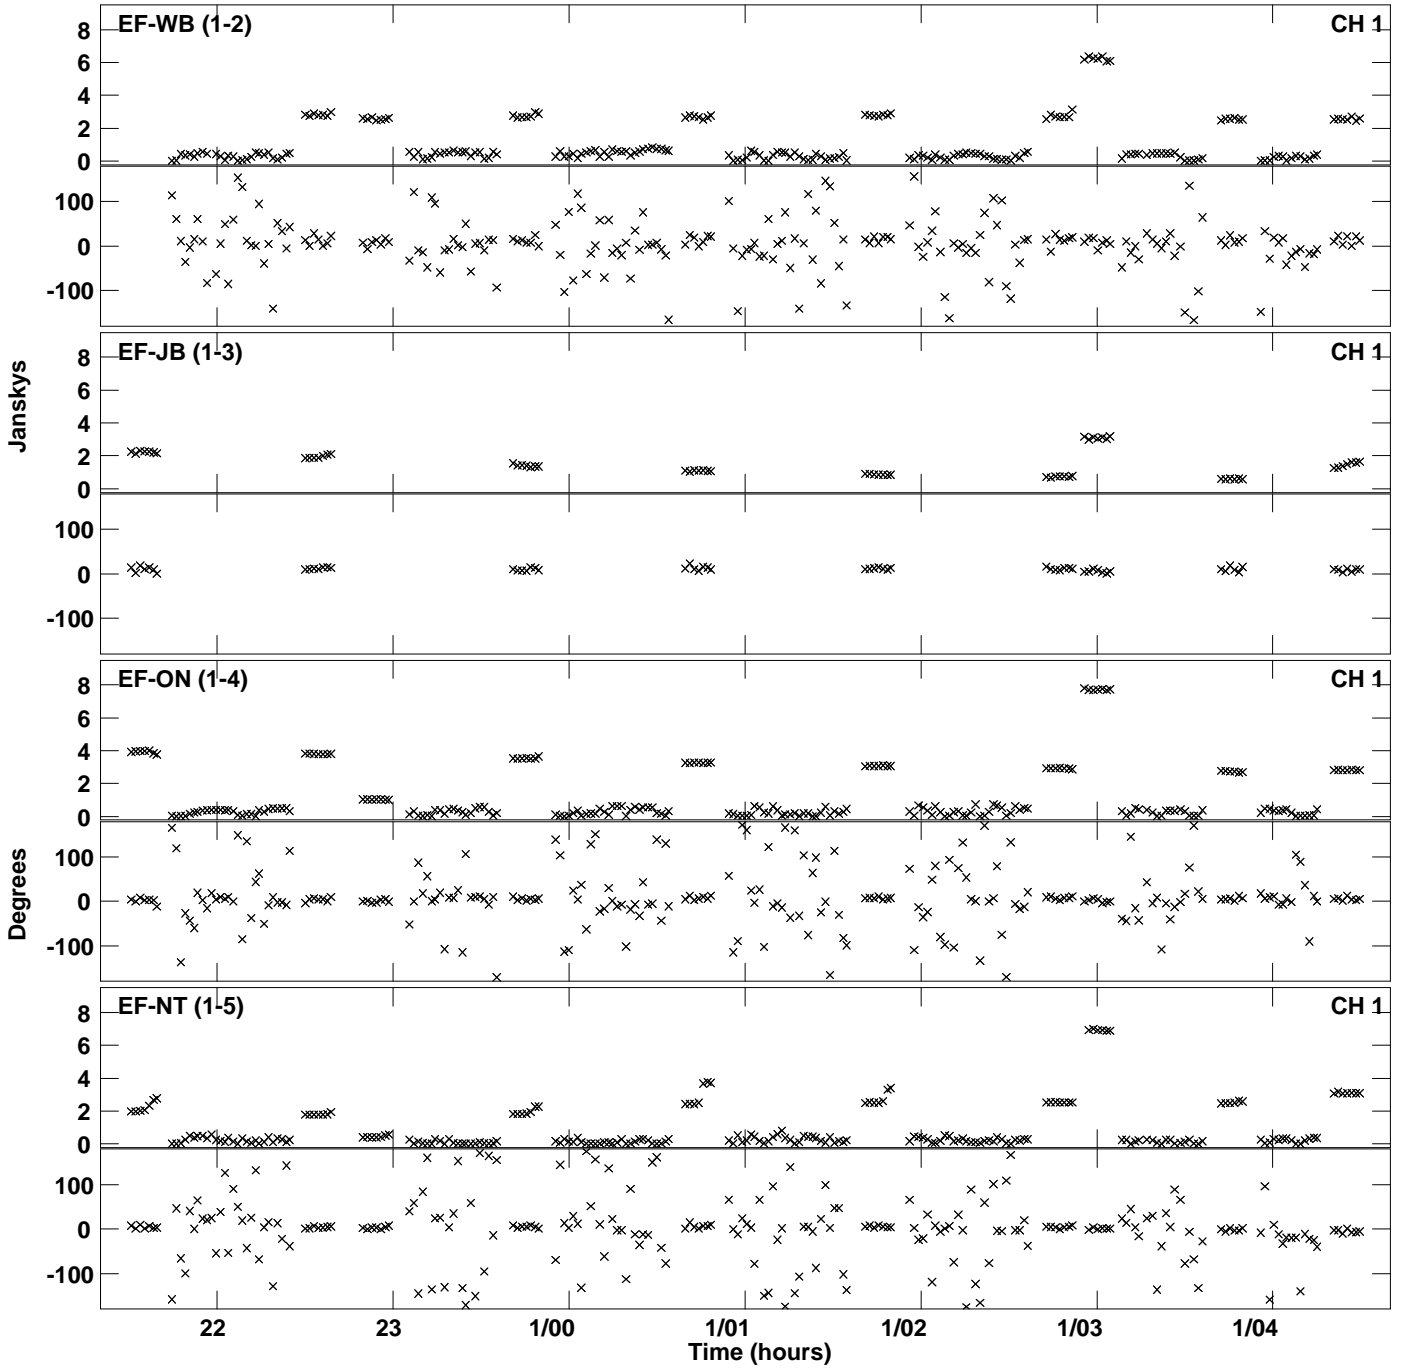

PLot file version 1 created 17-SEP-2014 15:12:24
Amplitude andPhase vs Time for ES072I.UVDATA.1 Vect aver. CL # 3
IF 1 CHAN 1 - 2048 STK LL

Plot file version 2 created 17-SEP-2014 15:12:24
Amplitude andPhase vs Time for ES072I.UVDATA.1 Vect aver. CL # 3
IF 1 CHAN 1 - 2048 STK LL

Plot file version 3 created 17-SEP-2014 15:15:49
Amplitude andPhase vs Time for ES072I.UVDATA.1 Vect aver. CL # 3
IF 1 CHAN 1 - 2048 STK RR

Plot file version 4 created 17-SEP-2014 15:15:49
Amplitude andPhase vs Time for ES072I.UVDATA.1 Vect aver. CL # 3
IF 1 CHAN 1 - 2048 STK RR