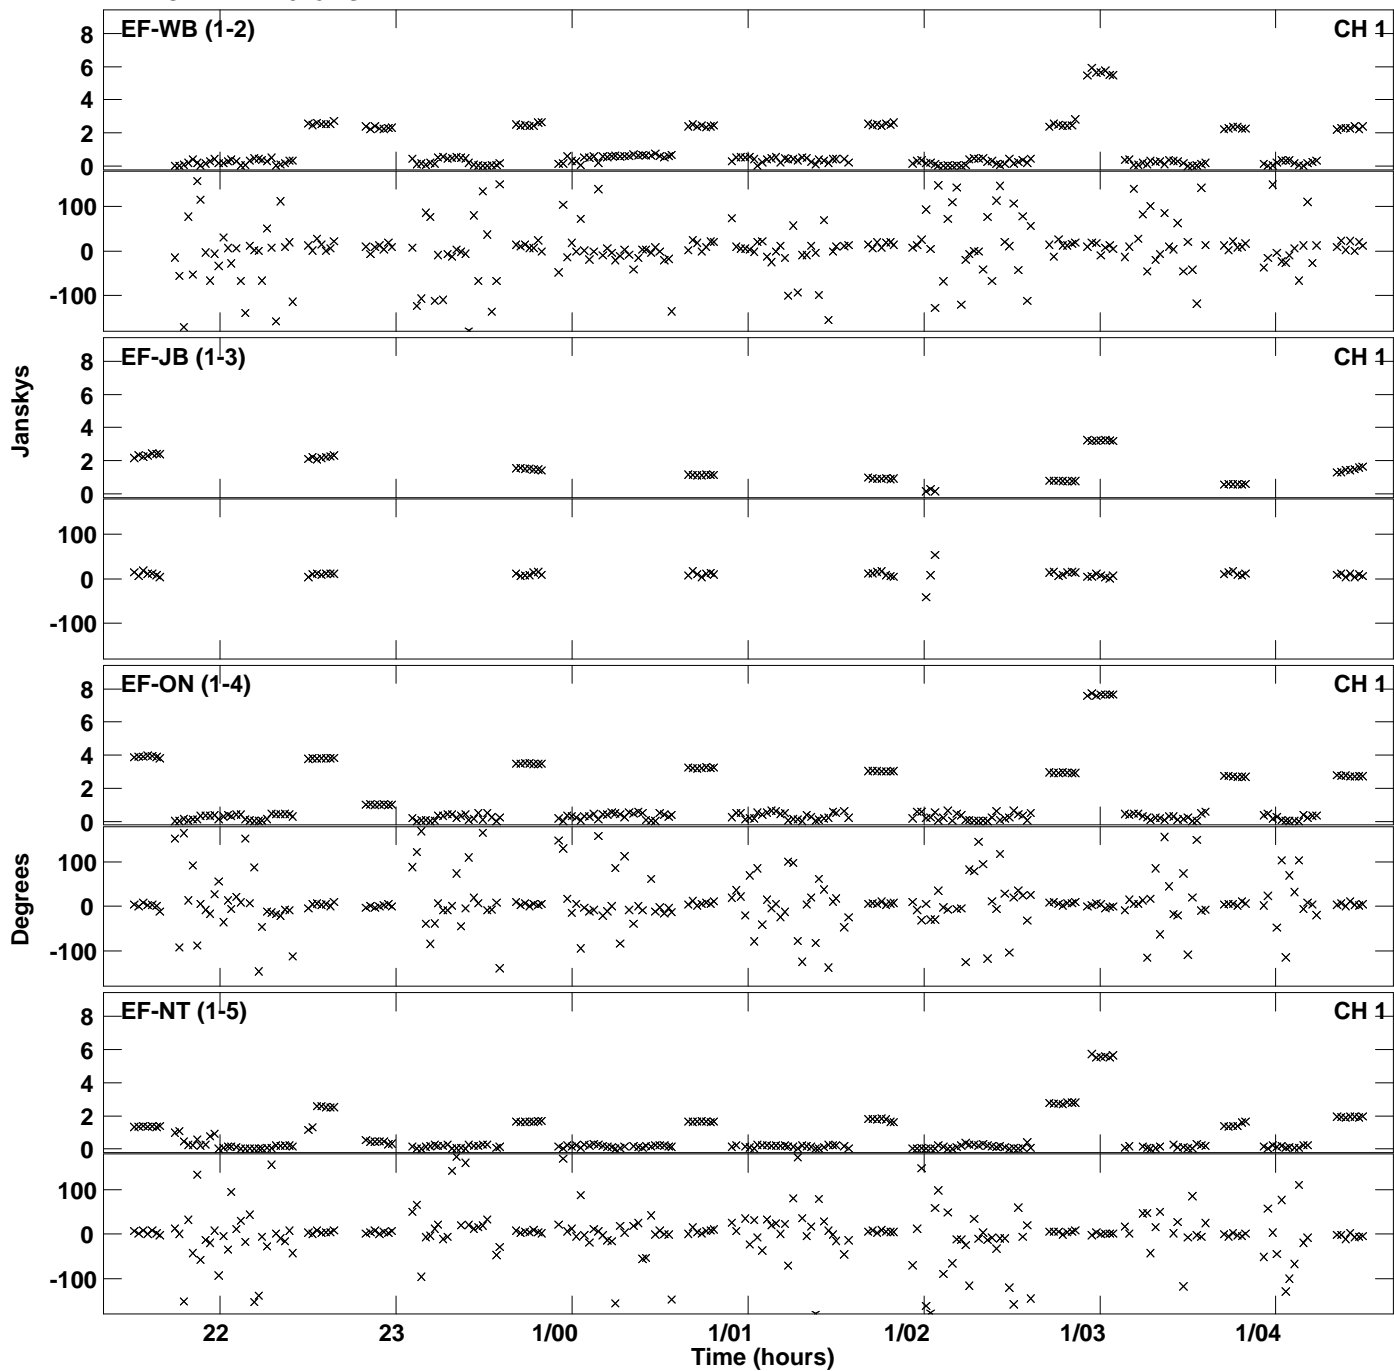

PLot file version 1 created 17-SEP-2014 15:12:24
Amplitude andPhase vs Time for ES072I.UVDATA.1 Vect aver. CL # 3
IF 1 CHAN 1 - 2048 STK LL

Plot file version 2 created 17-SEP-2014 15:12:24
Amplitude andPhase vs Time for ES072I.UVDATA.1 Vect aver. CL # 3
IF 1 CHAN 1 - 2048 STK LL

Plot file version 3 created 17-SEP-2014 15:15:49
Amplitude andPhase vs Time for ES072I.UVDATA.1 Vect aver. CL # 3
IF 1 CHAN 1 - 2048 STK RR

Plot file version 4 created 17-SEP-2014 15:15:49
Amplitude andPhase vs Time for ES072I.UVDATA.1 Vect aver. CL # 3
IF 1 CHAN 1 - 2048 STK RR