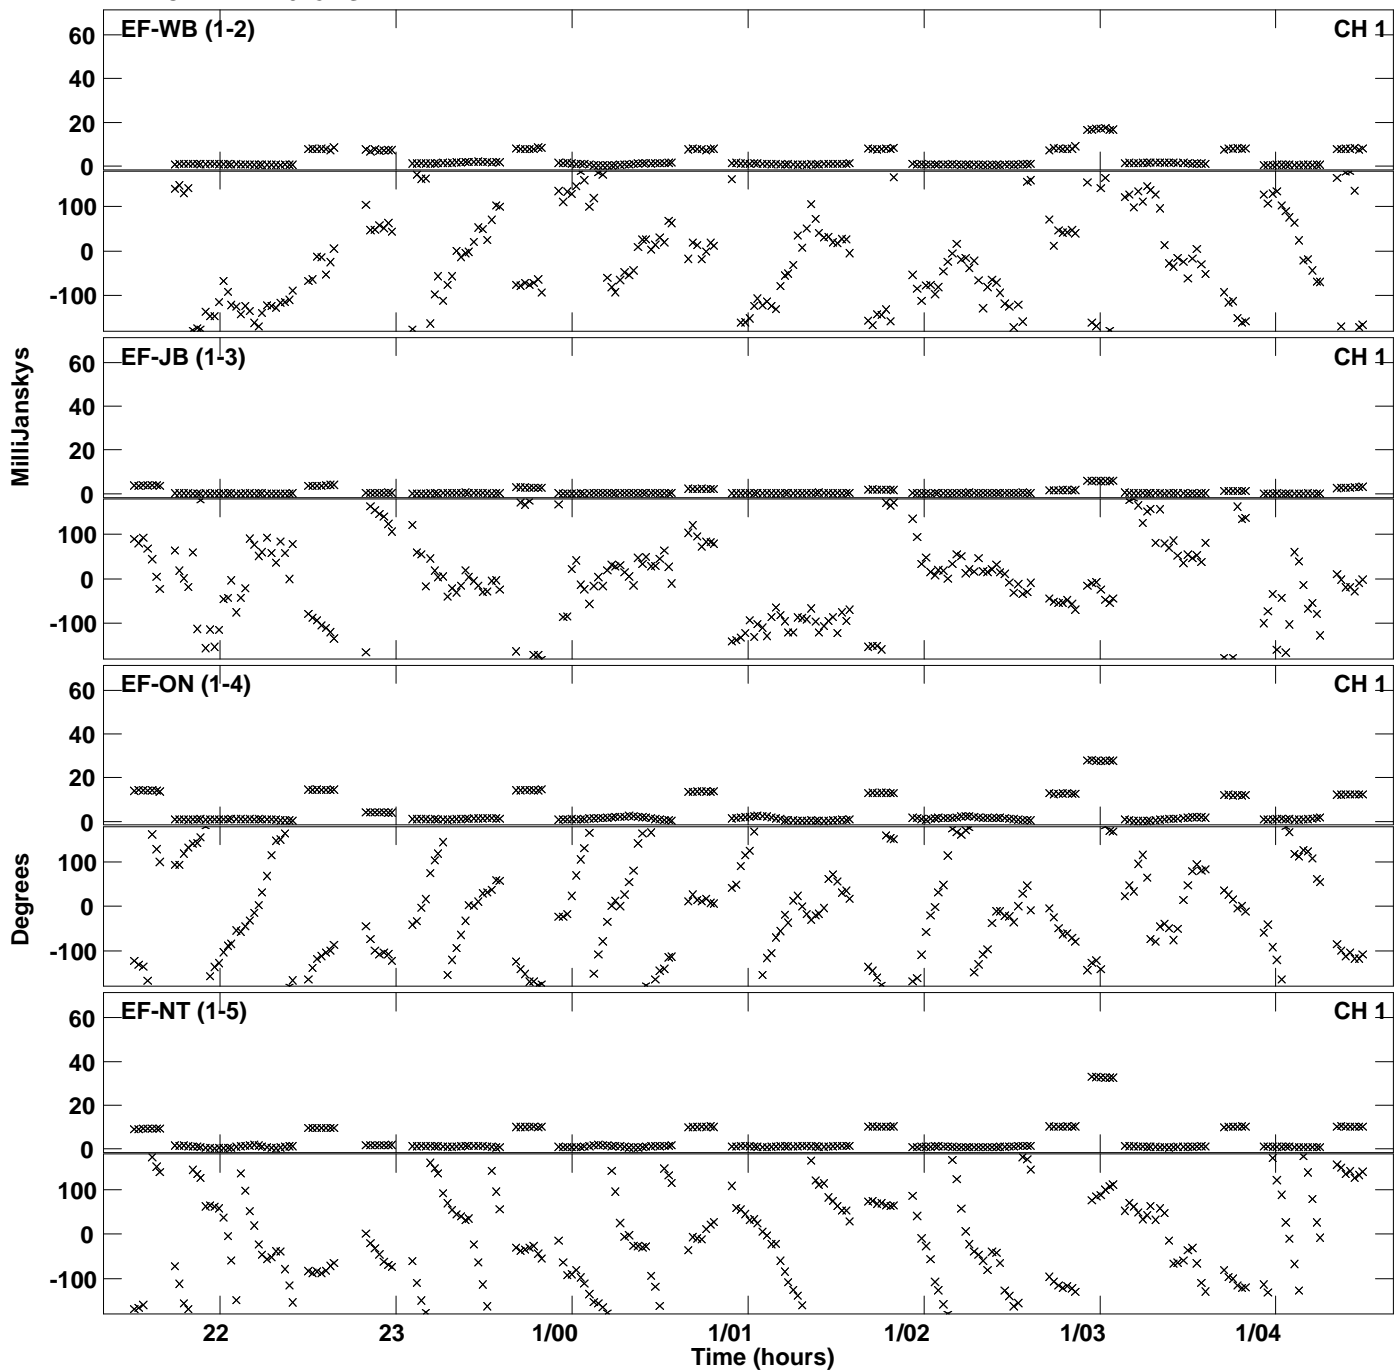

Plot file version 1 created 17-SEP-2014 11:30:05
Amplitude andPhase vs Time for ES072I.UVDATA.1 Vect aver.
IF 1 CHAN 1 - 2048 STK LL

Plot file version 2 created 17-SEP-2014 11:30:05
Amplitude andPhase vs Time for ES072I.UVDATA.1 Vect aver.
IF 1 CHAN 1 - 2048 STK LL

Plot file version 3 created 17-SEP-2014 11:32:25
Amplitude andPhase vs Time for ES072I.UVDATA.1 Vect aver.
IF 1 CHAN 1 - 2048 STK RR

PLot file version 4 created 17-SEP-2014 11:32:25
Amplitude andPhase vs Time for ES072I.UVDATA.1 Vect aver.
IF 1 CHAN 1 - 2048 STK RR