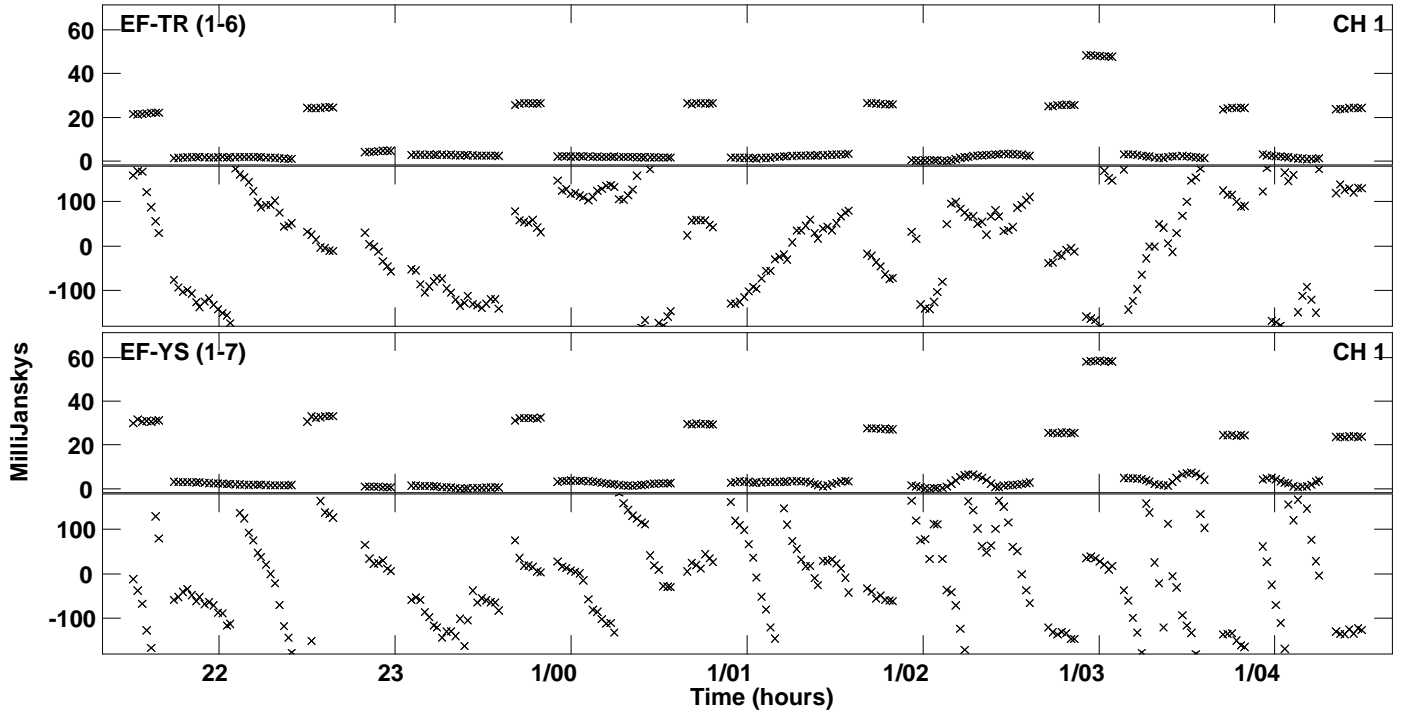

Plot file version 1 created 17-SEP-2014 11:30:05
Amplitude andPhase vs Time for ES072I.UVDATA.1 Vect aver.
IF 1 CHAN 1 - 2048 STK LL

Plot file version 2 created 17-SEP-2014 11:30:05
Amplitude andPhase vs Time for ES072I.UVDATA.1 Vect aver.
IF 1 CHAN 1 - 2048 STK LL

Plot file version 3 created 17-SEP-2014 11:32:25
Amplitude andPhase vs Time for ES072I.UVDATA.1 Vect aver.
IF 1 CHAN 1 - 2048 STK RR

PLot file version 4 created 17-SEP-2014 11:32:25
Amplitude andPhase vs Time for ES072I.UVDATA.1 Vect aver.
IF 1 CHAN 1 - 2048 STK RR