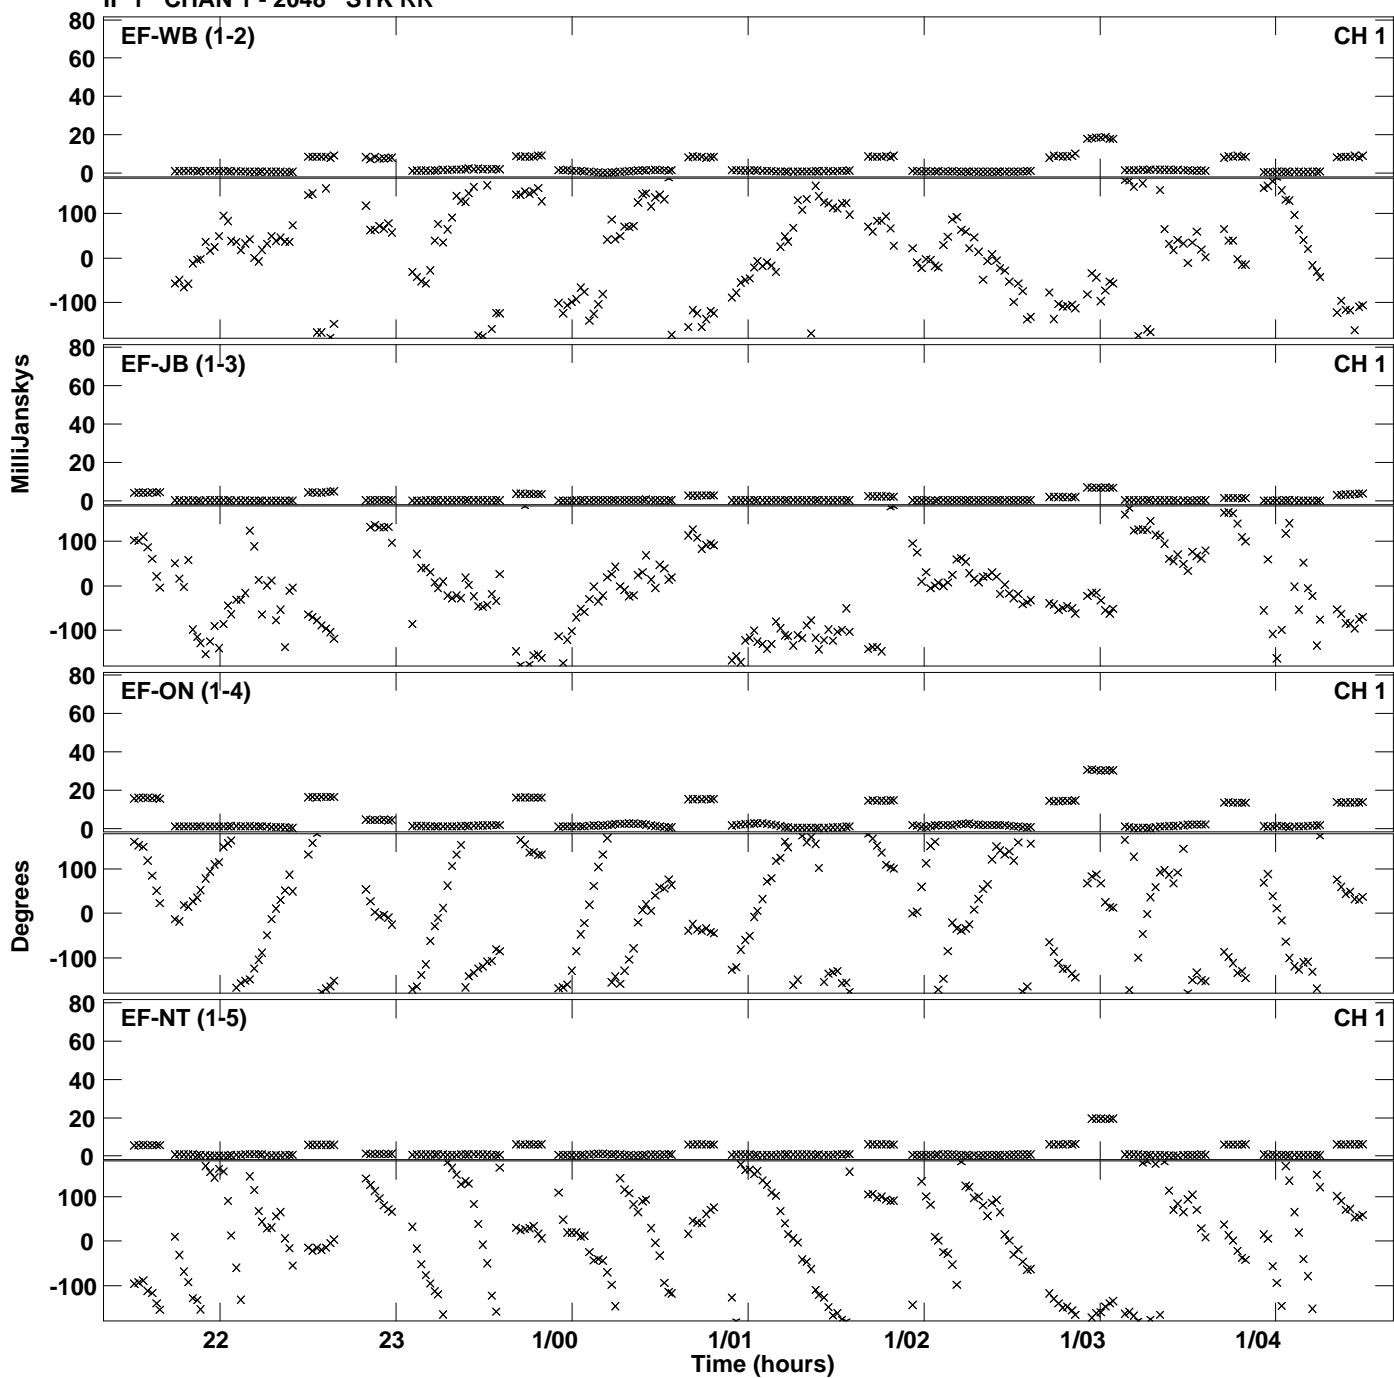

Plot file version 1 created 17-SEP-2014 11:30:05
Amplitude andPhase vs Time for ES072I.UVDATA.1 Vect aver.
IF 1 CHAN 1 - 2048 STK LL

Plot file version 2 created 17-SEP-2014 11:30:05
Amplitude andPhase vs Time for ES072I.UVDATA.1 Vect aver.
IF 1 CHAN 1 - 2048 STK LL

Plot file version 3 created 17-SEP-2014 11:32:25
Amplitude andPhase vs Time for ES072I.UVDATA.1 Vect aver.
IF 1 CHAN 1 - 2048 STK RR

PLot file version 4 created 17-SEP-2014 11:32:25
Amplitude andPhase vs Time for ES072I.UVDATA.1 Vect aver.
IF 1 CHAN 1 - 2048 STK RR