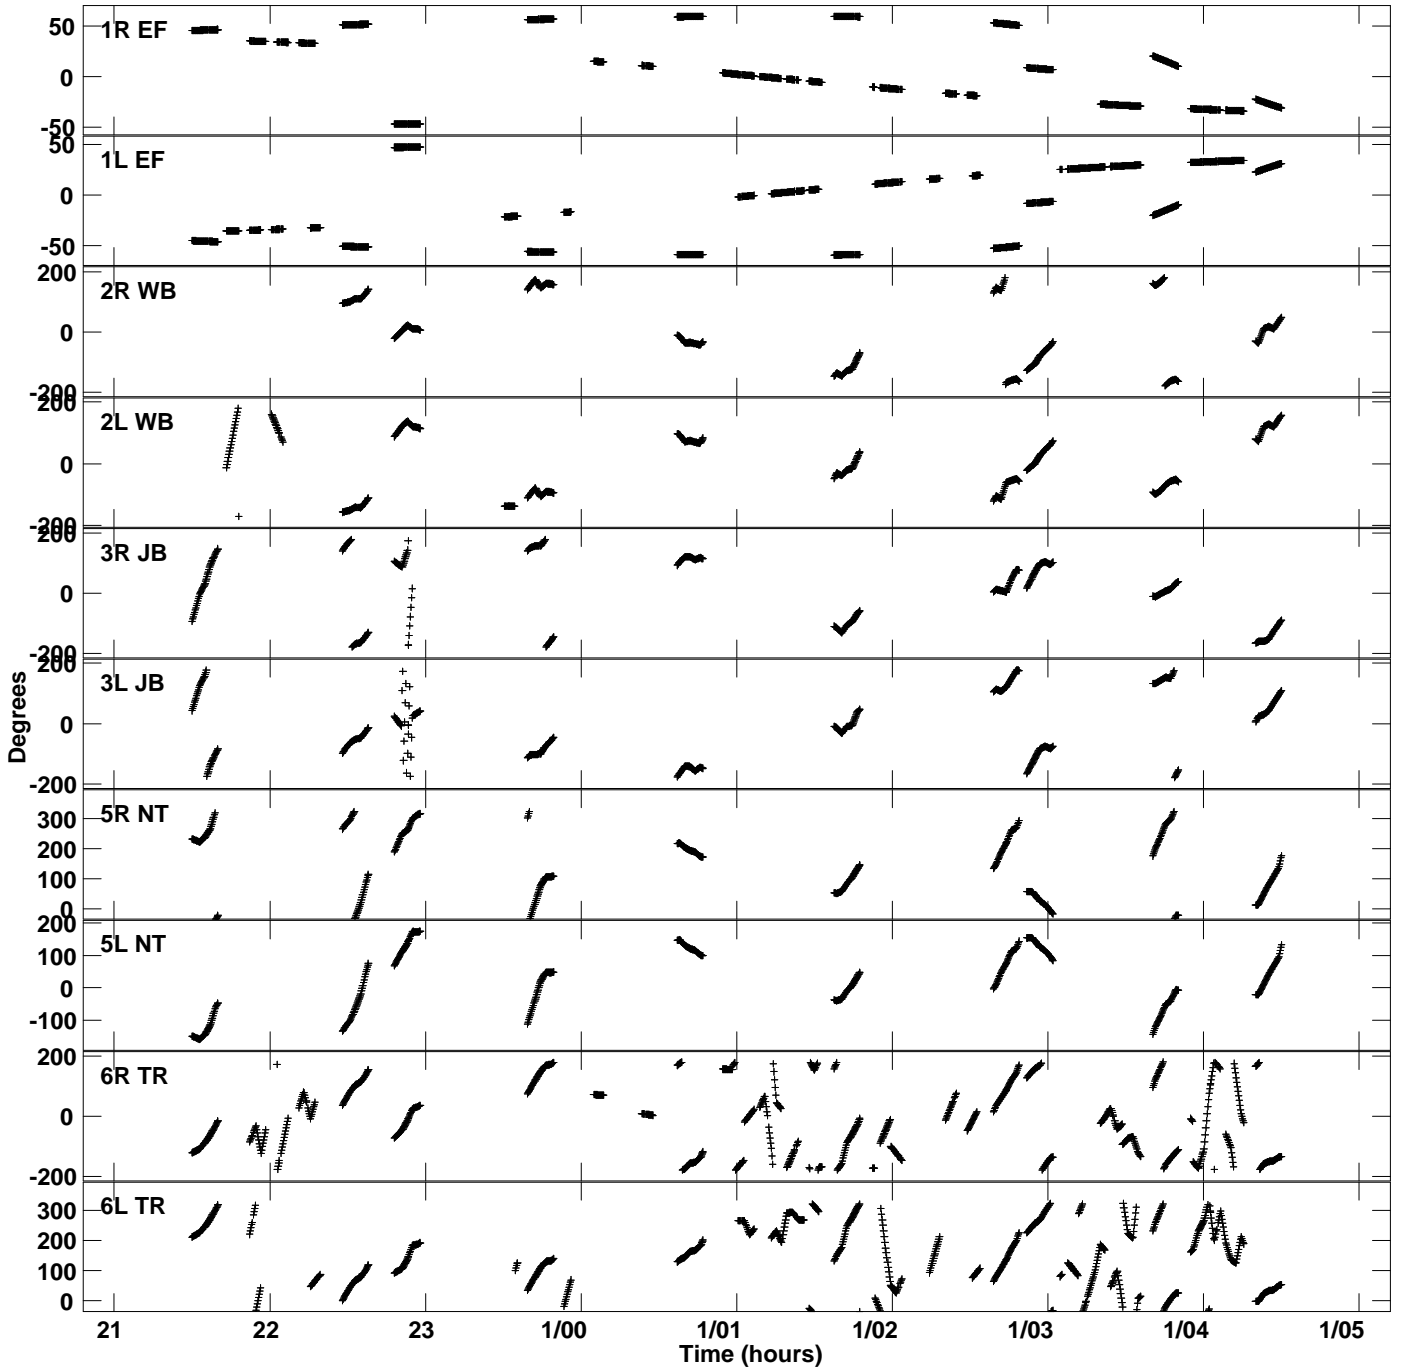

Plot file version 1 created 17-SEP-2014 21:00:45
Gain phs vs UTC time for ES072K.UVDATA.1
CL 3 Rpol & Lpol IF 1

Plot file version 2 created 17-SEP-2014 21:00:45
Gain phs vs UTC time for ES072K.UVDATA.1
CL 3 Rpol & Lpol IF 1