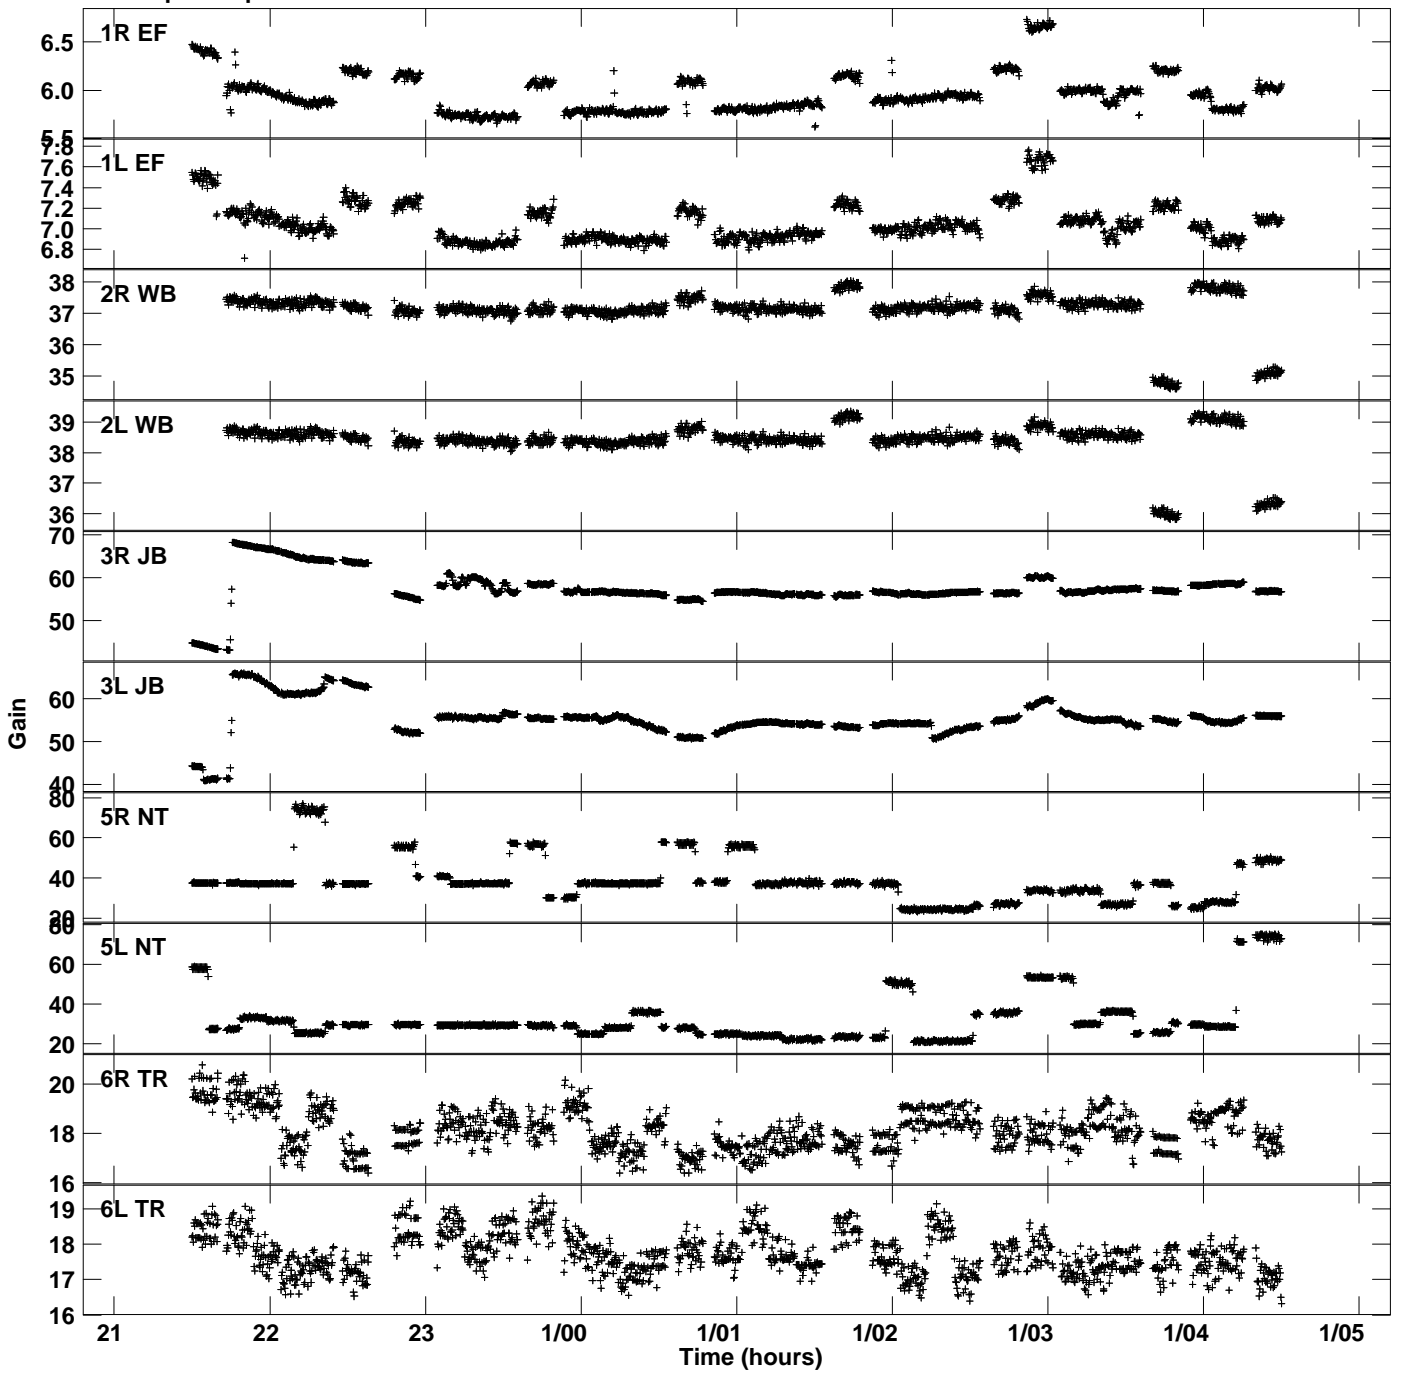

Plot file version 1 created 17-SEP-2014 15:58:11
Gain amp vs UTC time for ES072K.UVDATA.1
CL 2 Rpol & Lpol IF 1

Plot file version 2 created 17-SEP-2014 15:58:11
Gain amp vs UTC time for ES072K.UVDATA.1
CL 2 Rpol & Lpol IF 1