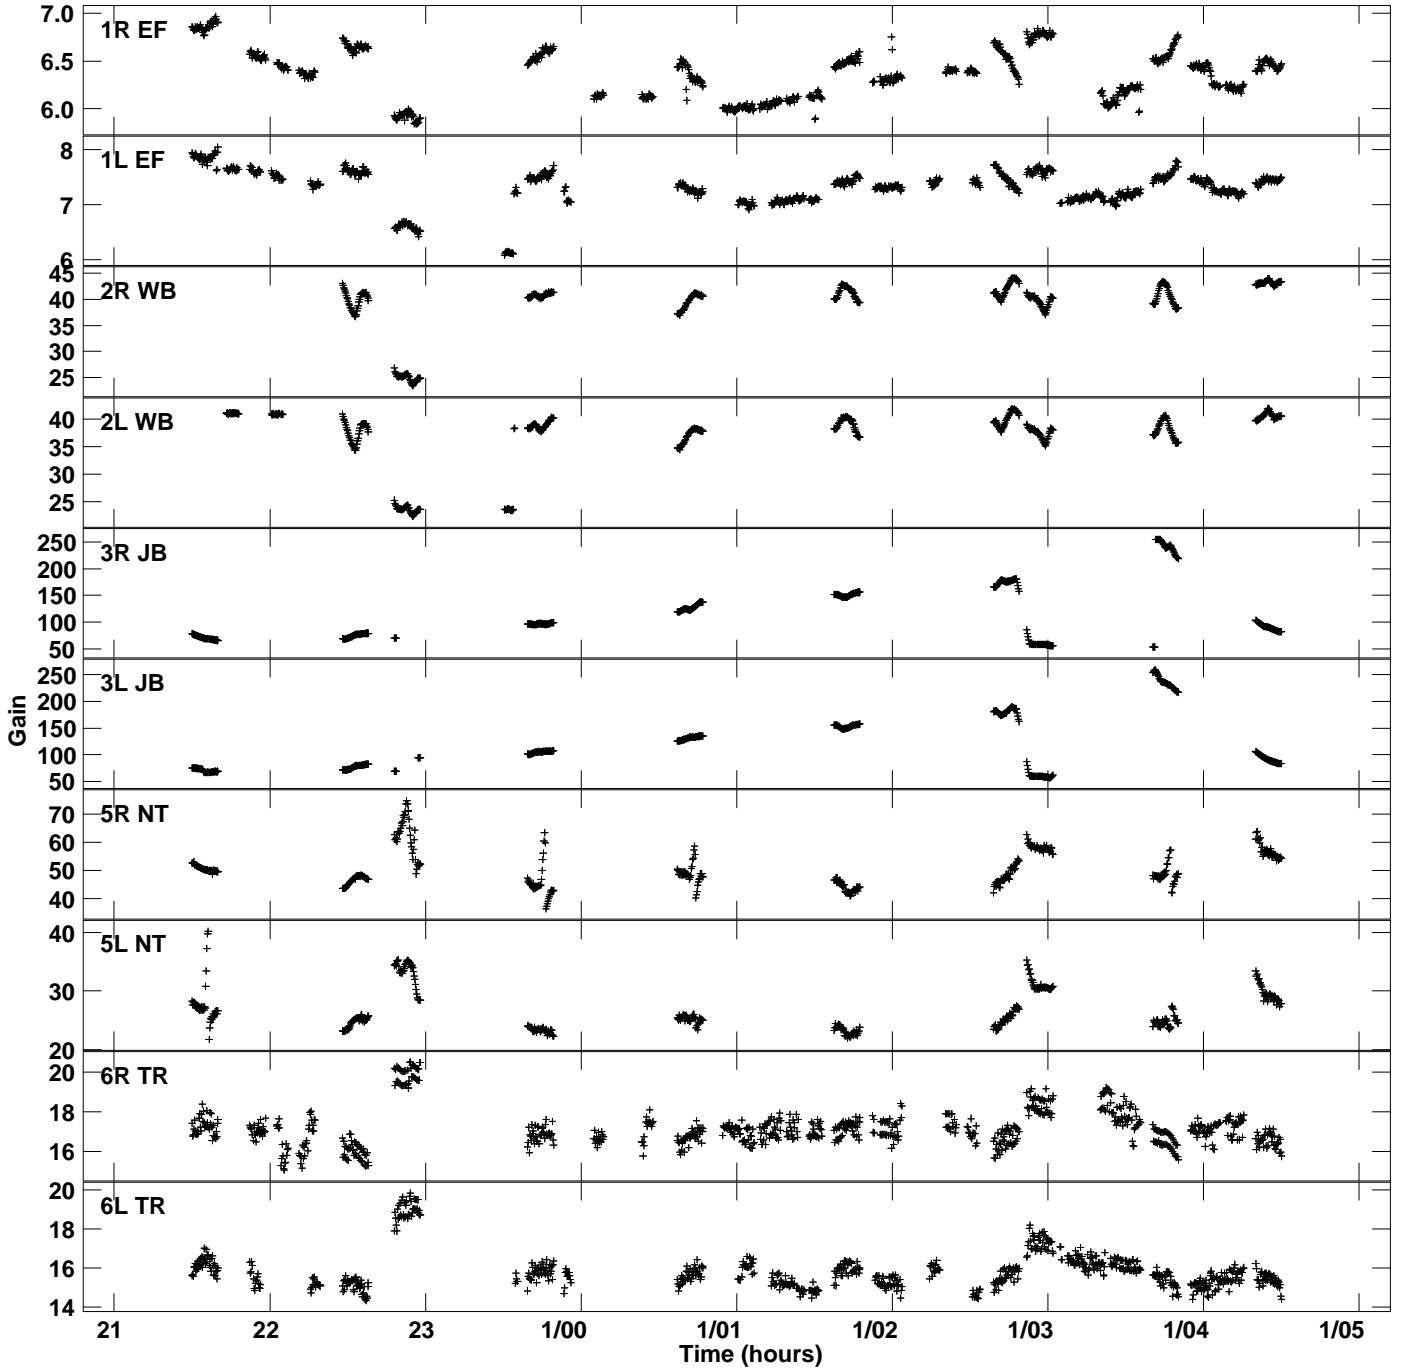

Plot file version 1 created 17-SEP-2014 21:08:53
Gain amp vs UTC time for ES072K.TMP.1
CL 4 Rpol & Lpol IF 1

Plot file version 2 created 17-SEP-2014 21:08:53
Gain amp vs UTC time for ES072K.TMP.1
CL 4 Rpol & Lpol IF 1