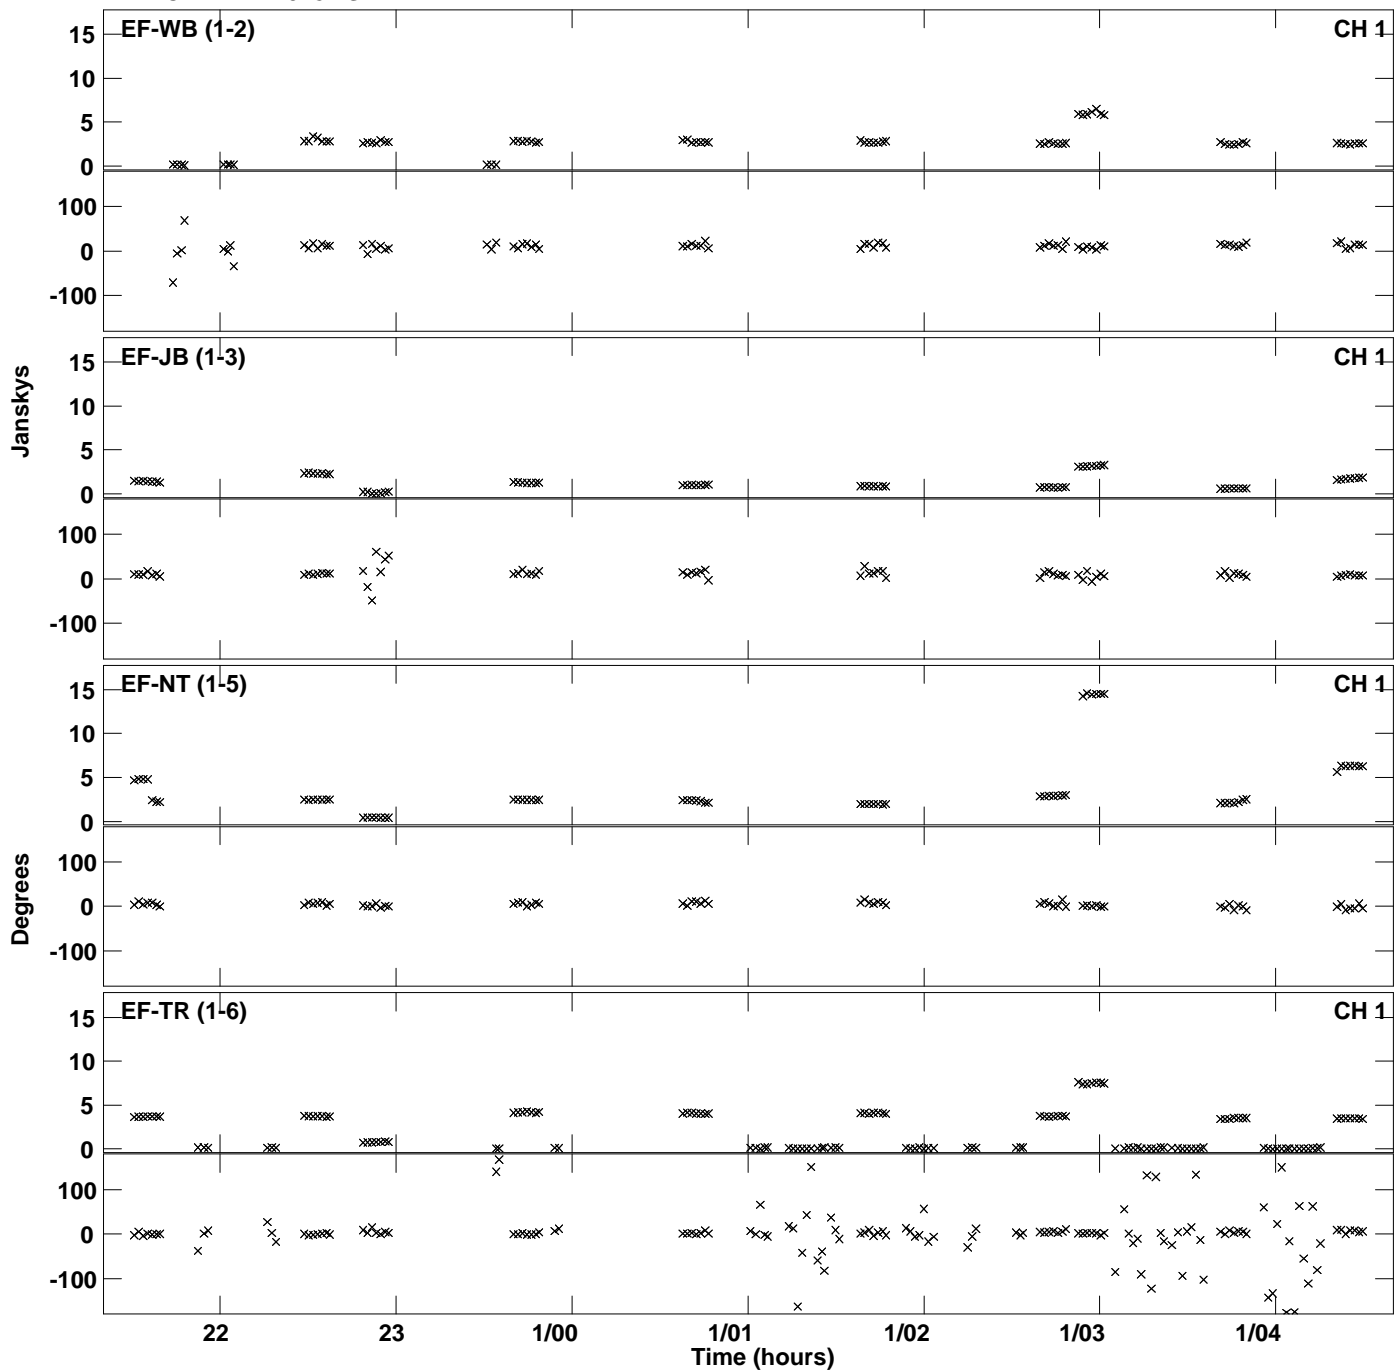

Plot file version 1 created 17-SEP-2014 21:04:31  
Amplitude and Phase vs Time for ES072K.UVDATA.1 Vect aver. CL # 3  
IF 1 CHAN 1 - 2048 STK LL

Plot file version 2 created 17-SEP-2014 21:04:31  
Amplitude and Phase vs Time for ES072K.UVDATA.1 Vect aver. CL # 3  
IF 1 CHAN 1 - 2048 STK LL

Plot file version 3 created 17-SEP-2014 21:06:20  
Amplitude and Phase vs Time for ES072K.UVDATA.1 Vect aver. CL # 3  
IF 1 CHAN 1 - 2048 STK RR

Plot file version 4 created 17-SEP-2014 21:06:20  
Amplitude and Phase vs Time for ES072K.UVDATA.1 Vect aver. CL # 3  
IF 1 CHAN 1 - 2048 STK RR