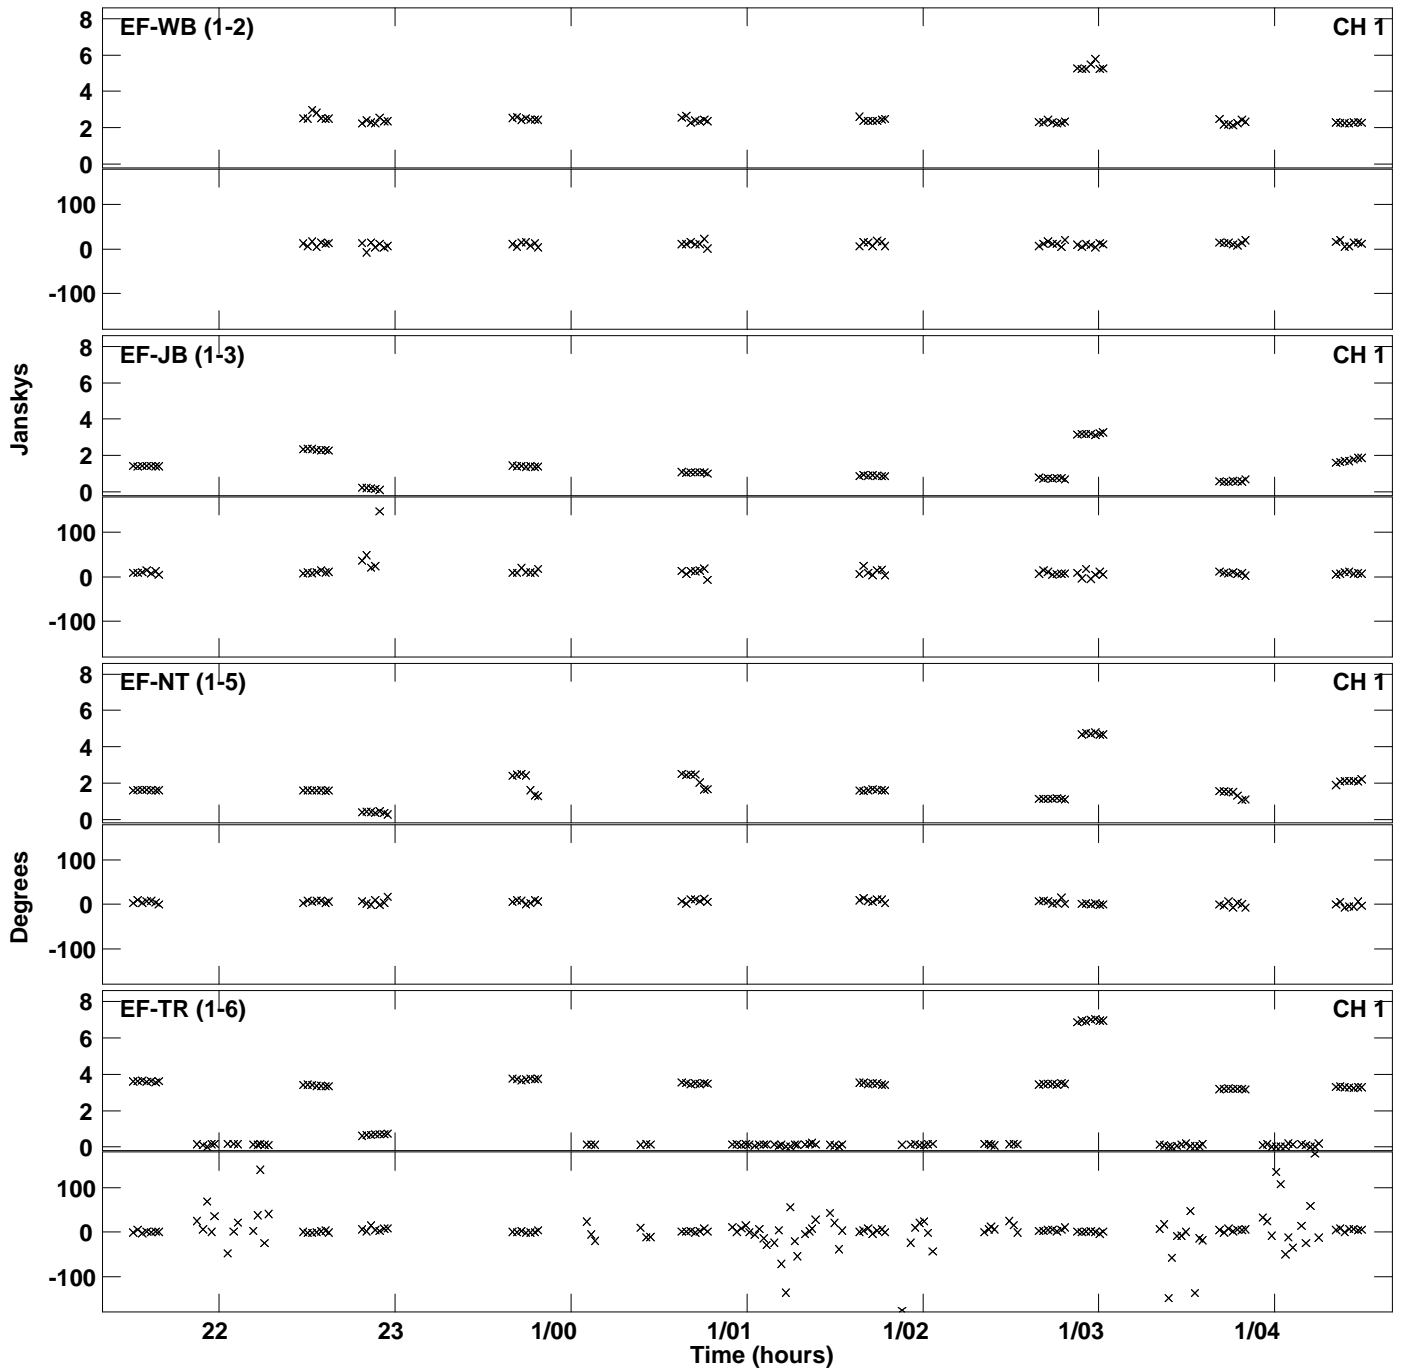

Plot file version 1 created 17-SEP-2014 21:04:31  
Amplitude and Phase vs Time for ES072K.UVDATA.1 Vect aver. CL # 3  
IF 1 CHAN 1 - 2048 STK LL

Plot file version 2 created 17-SEP-2014 21:04:31  
Amplitude and Phase vs Time for ES072K.UVDATA.1 Vect aver. CL # 3  
IF 1 CHAN 1 - 2048 STK LL

Plot file version 3 created 17-SEP-2014 21:06:20  
Amplitude and Phase vs Time for ES072K.UVDATA.1 Vect aver. CL # 3  
IF 1 CHAN 1 - 2048 STK RR

Plot file version 4 created 17-SEP-2014 21:06:20  
Amplitude and Phase vs Time for ES072K.UVDATA.1 Vect aver. CL # 3  
IF 1 CHAN 1 - 2048 STK RR