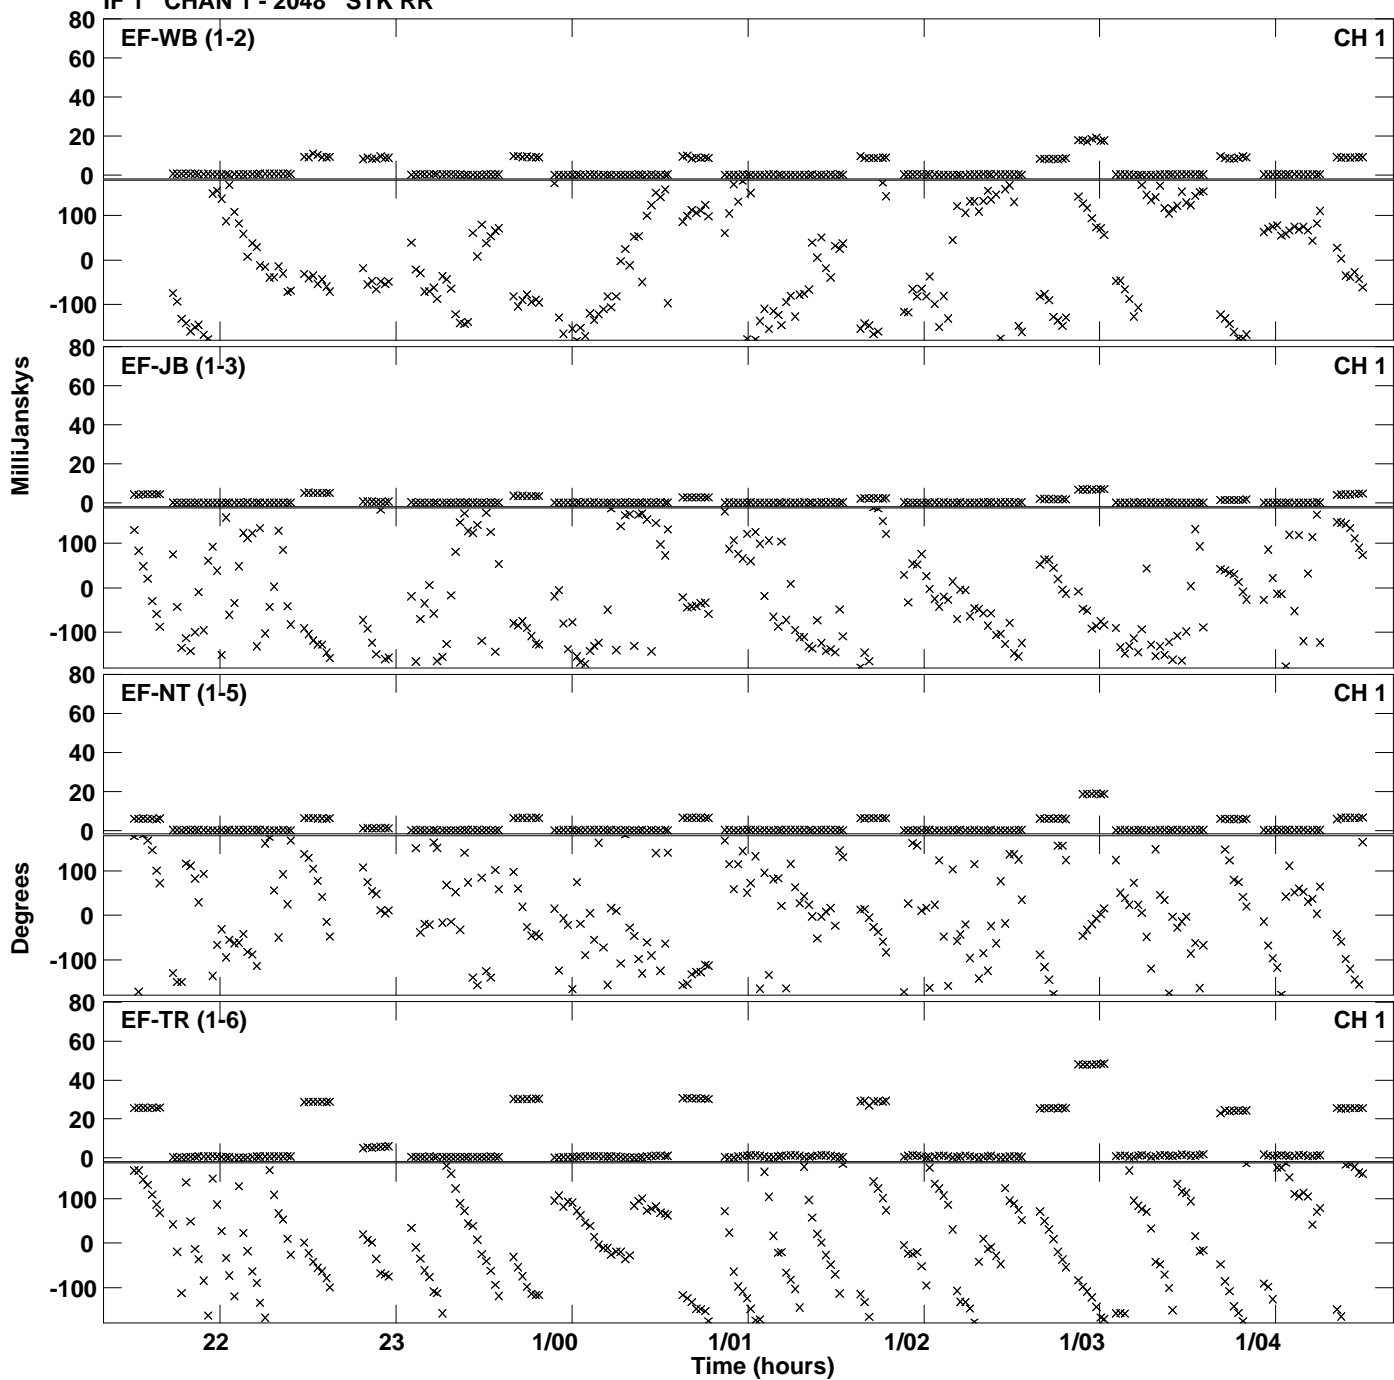

Plot file version 1 created 17-SEP-2014 15:54:08
Amplitude and Phase vs Time for ES072K.UVDATA.1 Vect aver.
IF 1 CHAN 1 - 2048 STK LL

Plot file version 2 created 17-SEP-2014 15:54:09
Amplitude and Phase vs Time for ES072K.UVDATA.1 Vect aver.
IF 1 CHAN 1 - 2048 STK LL

PLot file version 3 created 17-SEP-2014 15:55:50
Amplitude andPhase vs Time for ES072K.UVDATA.1 Vect aver.
IF 1 CHAN 1 - 2048 STK RR

PLot file version 4 created 17-SEP-2014 15:55:50
Amplitude andPhase vs Time for ES072K.UVDATA.1 Vect aver.
IF 1 CHAN 1 - 2048 STK RR