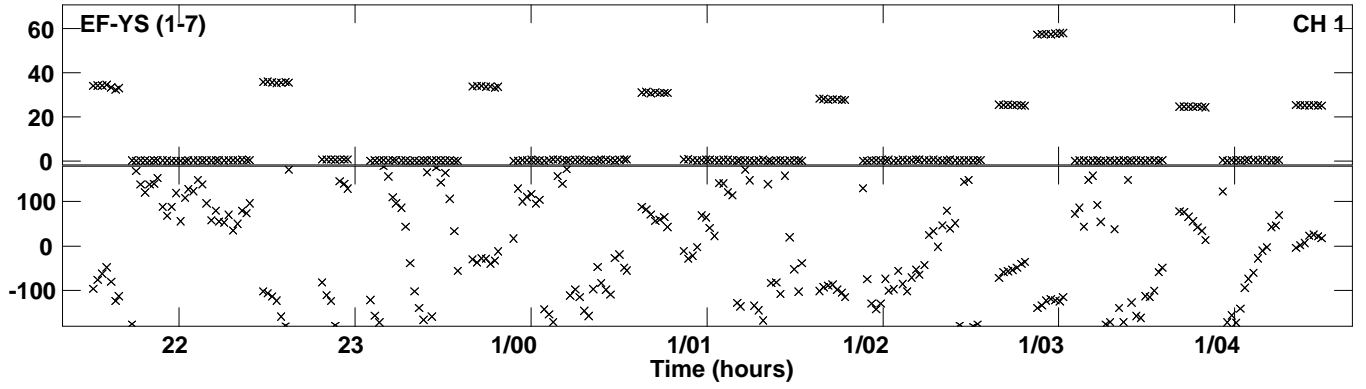

Plot file version 1 created 17-SEP-2014 15:54:08
Amplitude and Phase vs Time for ES072K.UVDATA.1 Vect aver.
IF 1 CHAN 1 - 2048 STK LL

Plot file version 2 created 17-SEP-2014 15:54:09
Amplitude and Phase vs Time for ES072K.UVDATA.1 Vect aver.
IF 1 CHAN 1 - 2048 STK LL

PLot file version 3 created 17-SEP-2014 15:55:50
Amplitude andPhase vs Time for ES072K.UVDATA.1 Vect aver.
IF 1 CHAN 1 - 2048 STK RR

PLot file version 4 created 17-SEP-2014 15:55:50
Amplitude andPhase vs Time for ES072K.UVDATA.1 Vect aver.
IF 1 CHAN 1 - 2048 STK RR