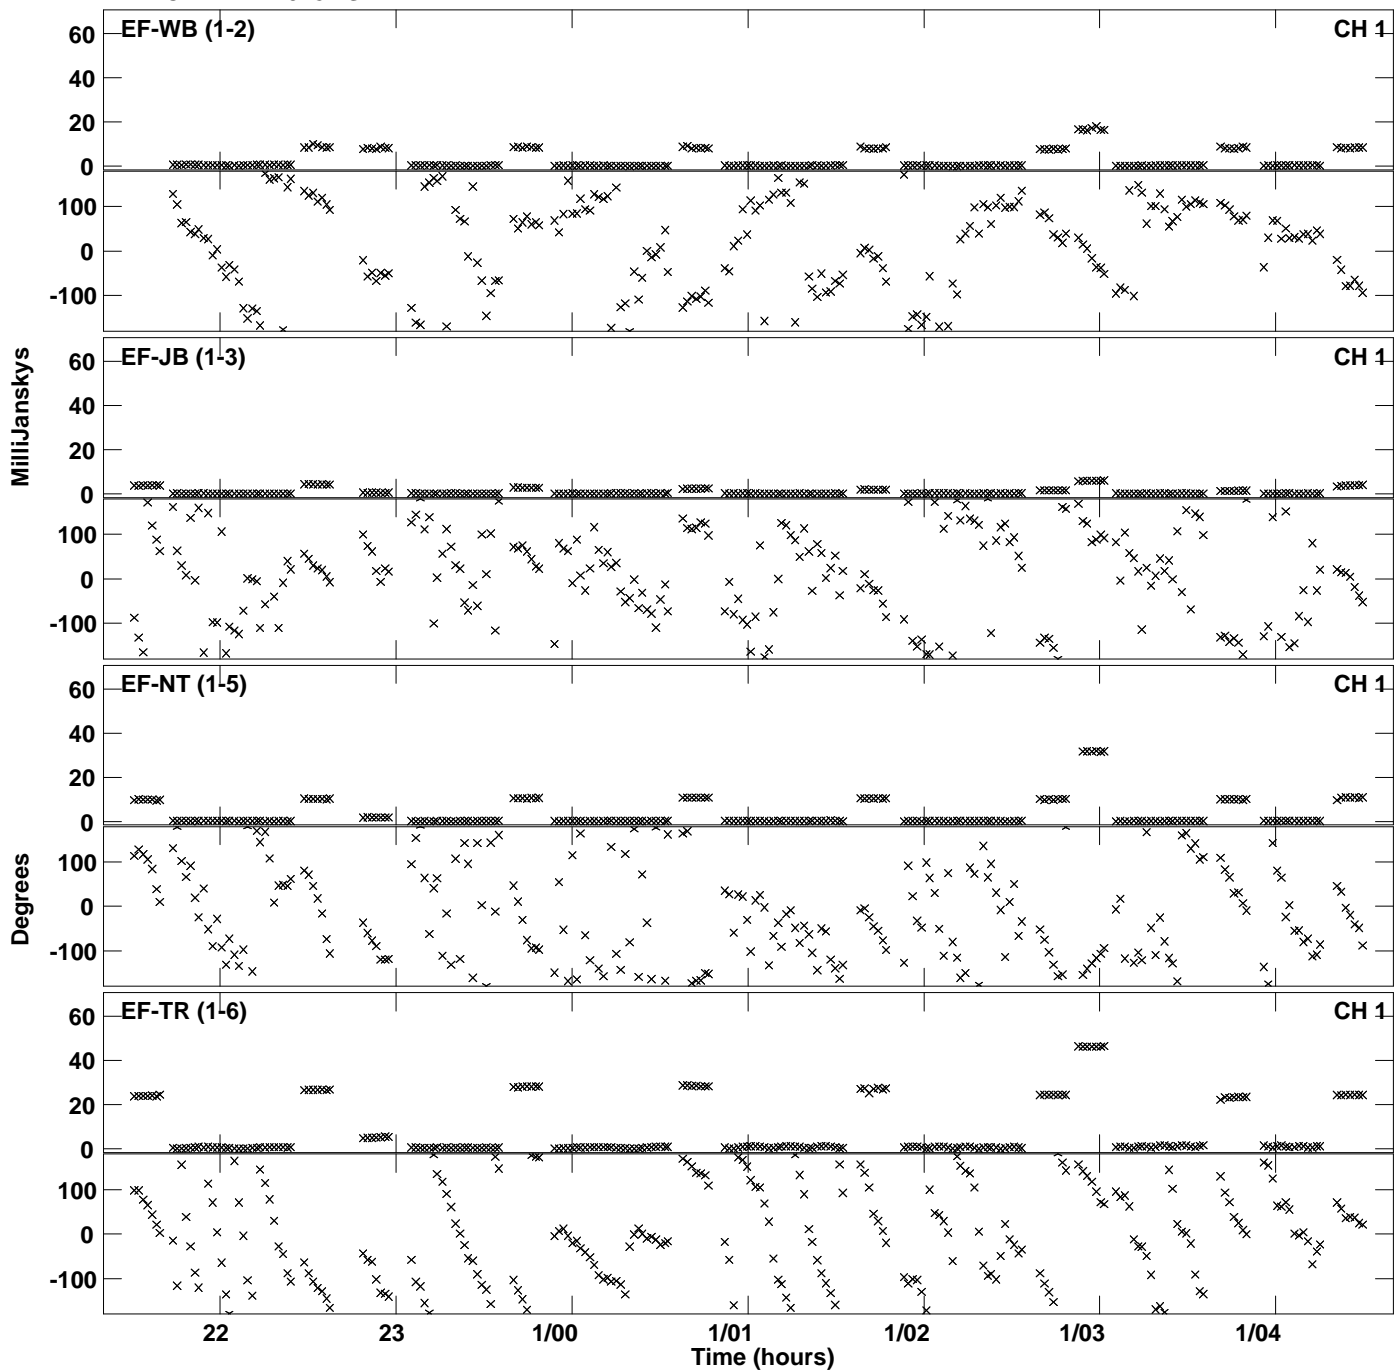

Plot file version 1 created 17-SEP-2014 15:54:08
Amplitude and Phase vs Time for ES072K.UVDATA.1 Vect aver.
IF 1 CHAN 1 - 2048 STK LL

Plot file version 2 created 17-SEP-2014 15:54:09
Amplitude and Phase vs Time for ES072K.UVDATA.1 Vect aver.
IF 1 CHAN 1 - 2048 STK LL

PLot file version 3 created 17-SEP-2014 15:55:50
Amplitude andPhase vs Time for ES072K.UVDATA.1 Vect aver.
IF 1 CHAN 1 - 2048 STK RR

PLot file version 4 created 17-SEP-2014 15:55:50
Amplitude andPhase vs Time for ES072K.UVDATA.1 Vect aver.
IF 1 CHAN 1 - 2048 STK RR