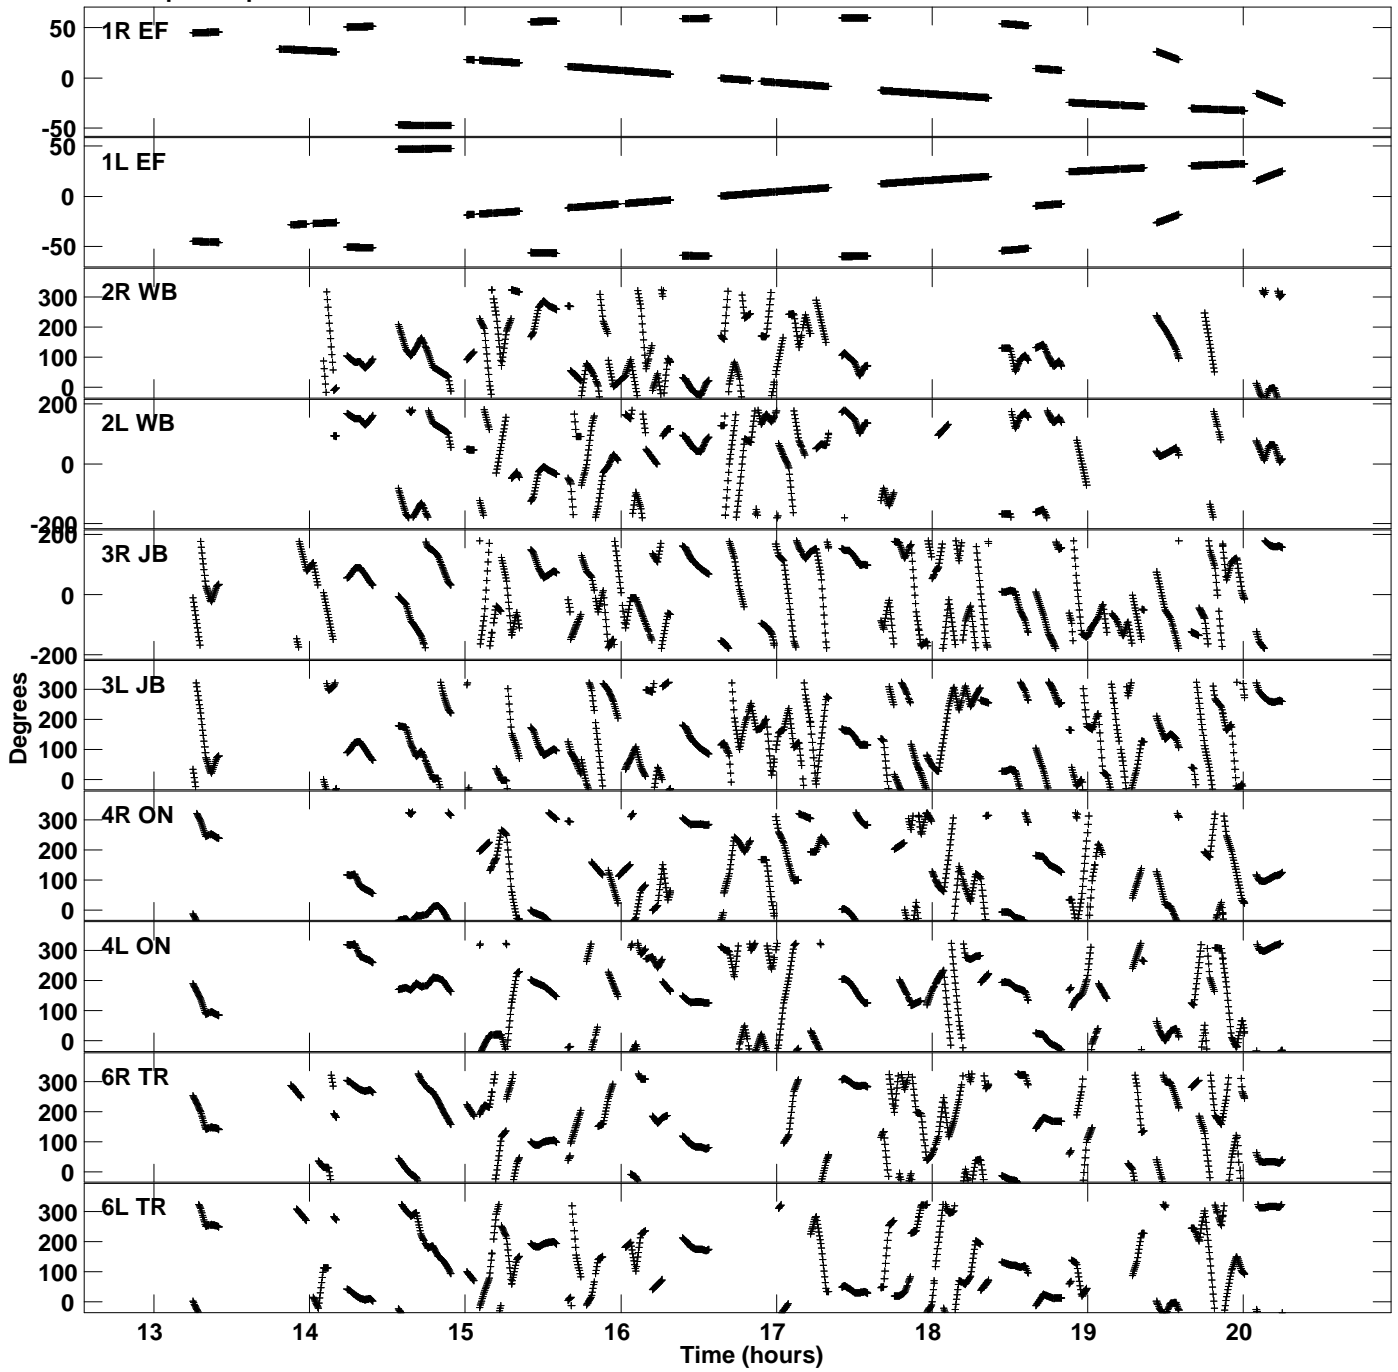

Plot file version 1 created 28-JAN-2015 22:14:18  
Gain phs vs UTC time for ES072M.UVDATA.1  
CL 3 Rpol & Lpol IF 1

Plot file version 2 created 28-JAN-2015 22:14:18  
Gain phs vs UTC time for ES072M.UVDATA.1  
CL 3 Rpol & Lpol IF 1