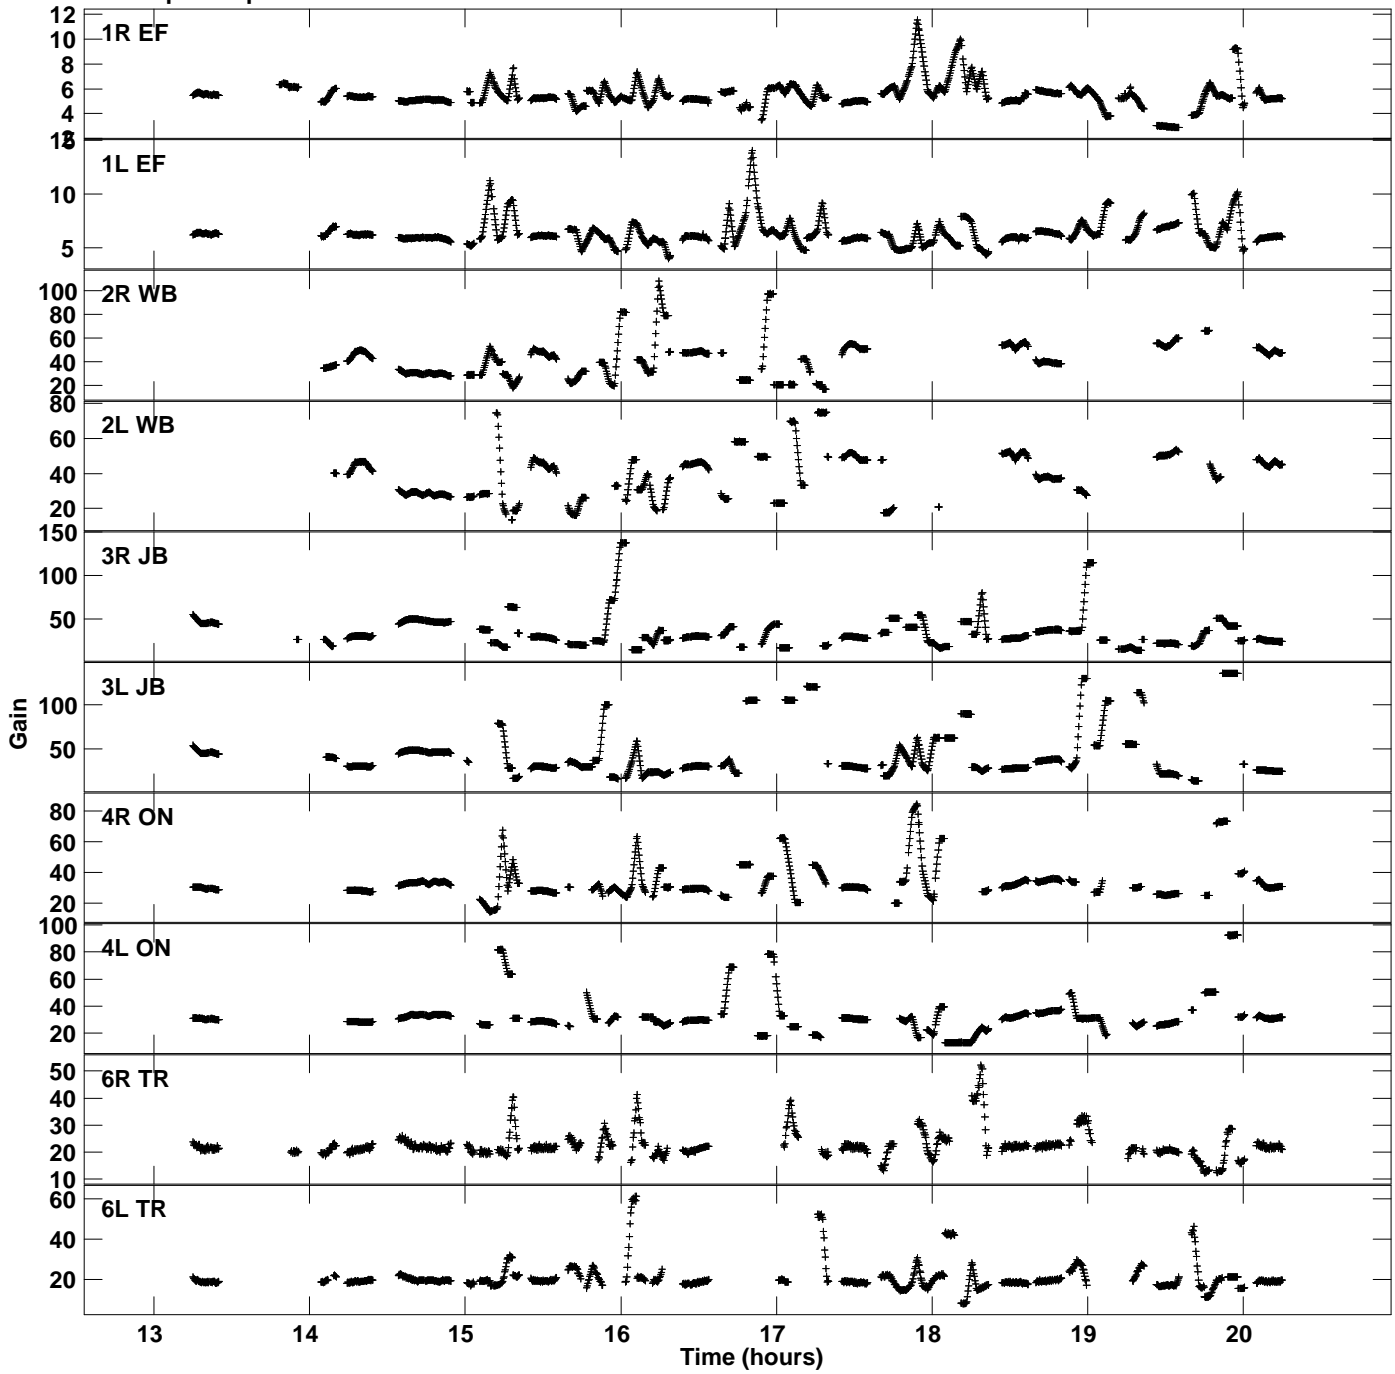

Plot file version 1 created 28-JAN-2015 22:23:11
Gain amp vs UTC time for ES072M.TMP.1
CL 4 Rpol & Lpol IF 1

Plot file version 2 created 28-JAN-2015 22:23:11
Gain amp vs UTC time for ES072M.TMP.1
CL 4 Rpol & Lpol IF 1