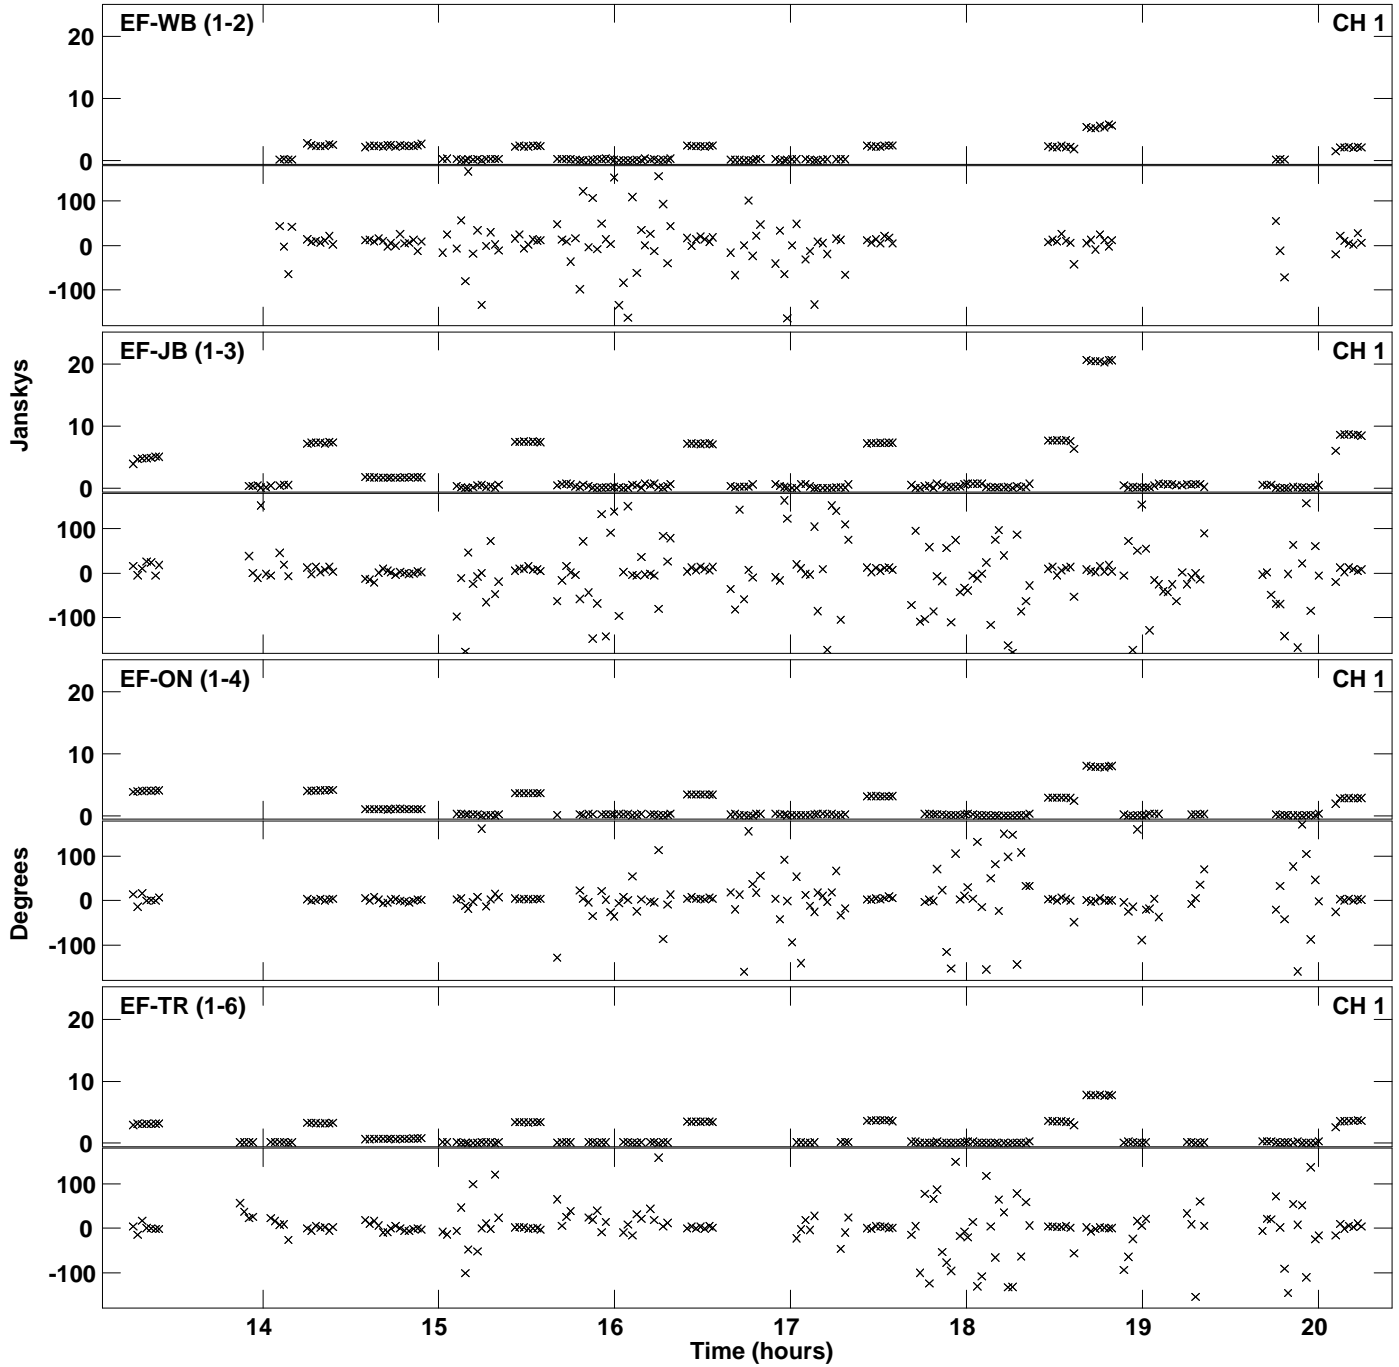

Plot file version 1 created 28-JAN-2015 22:18:10
Amplitude and Phase vs Time for ES072M.UVDATA.1 Vect aver. CL # 3
IF 1 CHAN 1 - 2048 STK LL

PLot file version 2 created 28-JAN-2015 22:18:10
Amplitude andPhase vs Time for ES072M.UVDATA.1 Vect aver. CL # 3
IF 1 CHAN 1 - 2048 STK LL

Plot file version 3 created 28-JAN-2015 22:20:08
Amplitude and Phase vs Time for ES072M.UVDATA.1 Vect aver. CL # 3
IF 1 CHAN 1 - 2048 STK RR

PLot file version 4 created 28-JAN-2015 22:20:08
Amplitude andPhase vs Time for ES072M.UVDATA.1 Vect aver. CL # 3
IF 1 CHAN 1 - 2048 STK RR