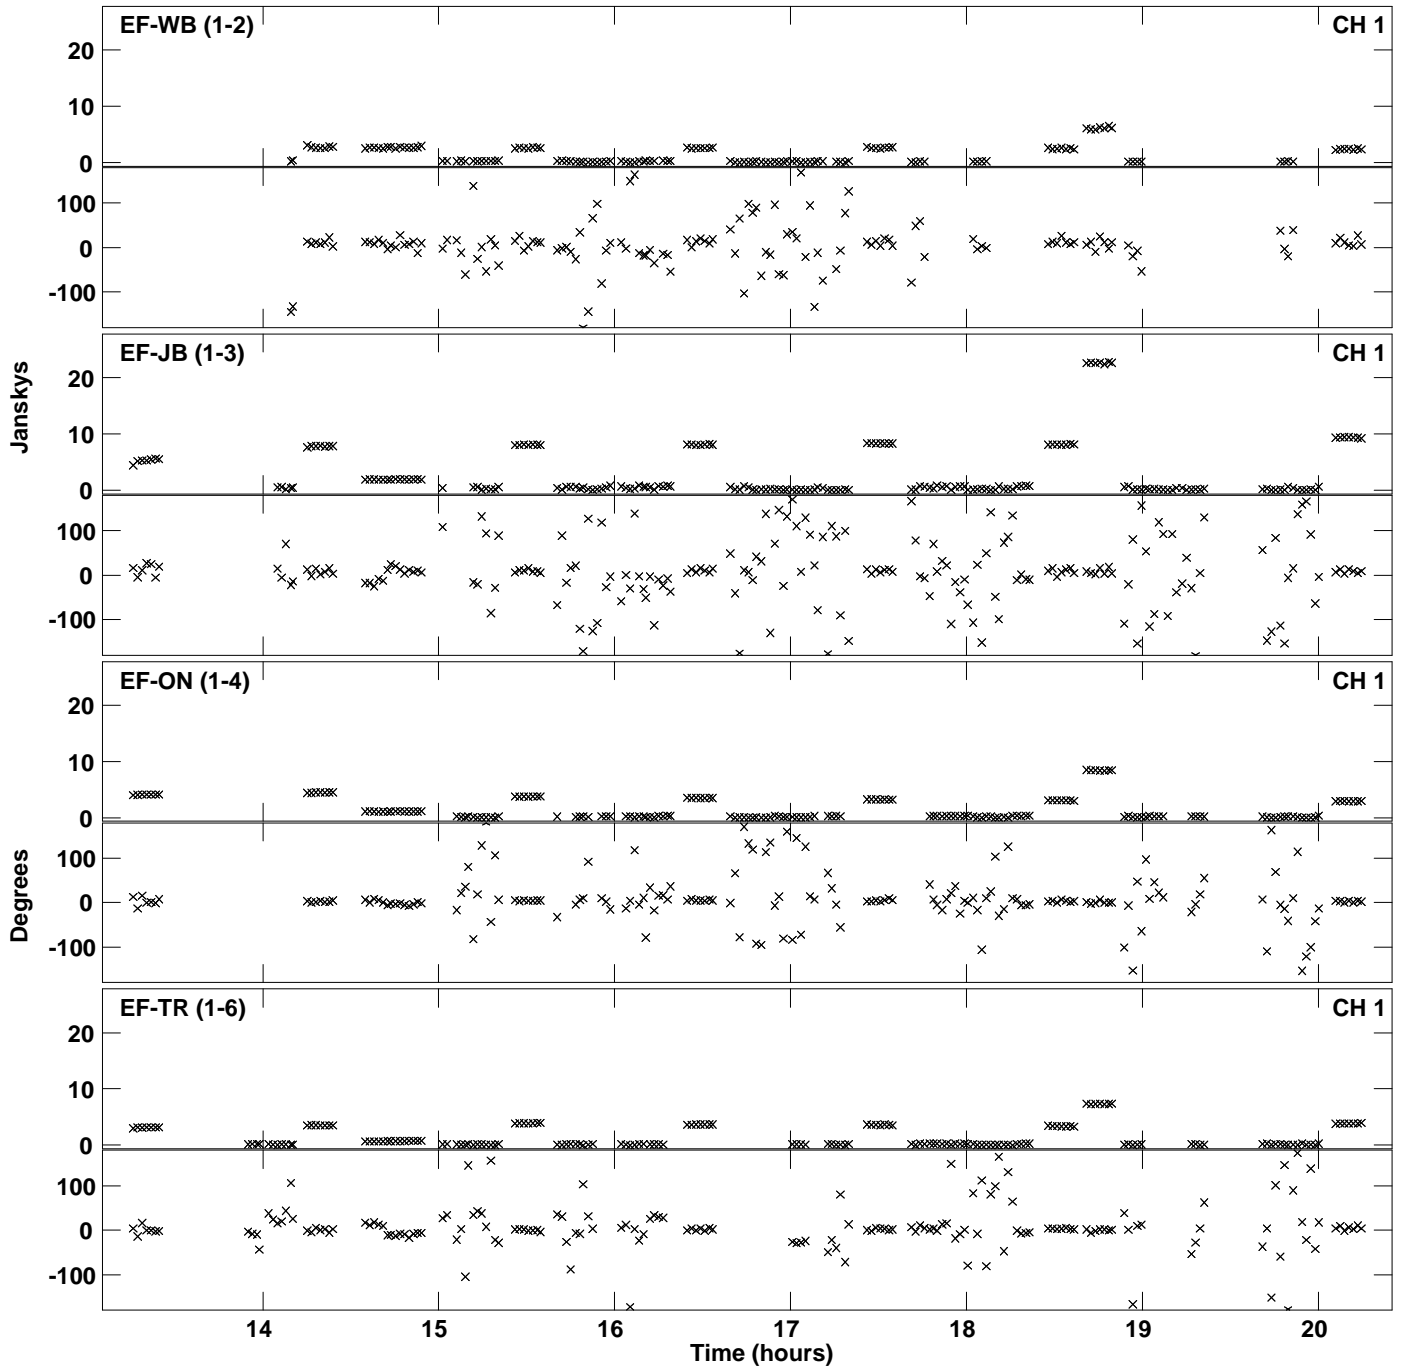

Plot file version 1 created 28-JAN-2015 22:18:10
Amplitude and Phase vs Time for ES072M.UVDATA.1 Vect aver. CL # 3
IF 1 CHAN 1 - 2048 STK LL

PLot file version 2 created 28-JAN-2015 22:18:10
Amplitude andPhase vs Time for ES072M.UVDATA.1 Vect aver. CL # 3
IF 1 CHAN 1 - 2048 STK LL

Plot file version 3 created 28-JAN-2015 22:20:08
Amplitude and Phase vs Time for ES072M.UVDATA.1 Vect aver. CL # 3
IF 1 CHAN 1 - 2048 STK RR

PLot file version 4 created 28-JAN-2015 22:20:08
Amplitude andPhase vs Time for ES072M.UVDATA.1 Vect aver. CL # 3
IF 1 CHAN 1 - 2048 STK RR