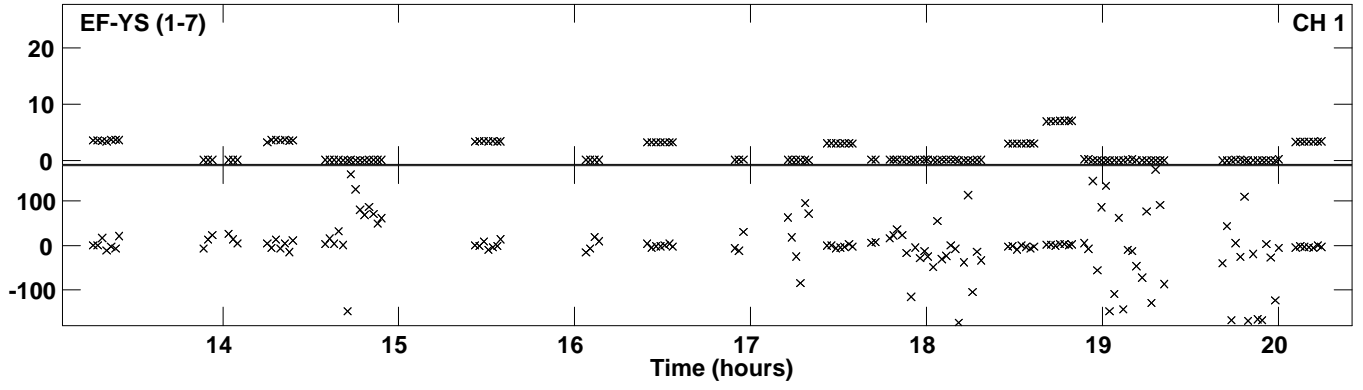

Plot file version 1 created 28-JAN-2015 22:18:10
Amplitude and Phase vs Time for ES072M.UVDATA.1 Vect aver. CL # 3
IF 1 CHAN 1 - 2048 STK LL

PLot file version 2 created 28-JAN-2015 22:18:10
Amplitude andPhase vs Time for ES072M.UVDATA.1 Vect aver. CL # 3
IF 1 CHAN 1 - 2048 STK LL

Plot file version 3 created 28-JAN-2015 22:20:08
Amplitude and Phase vs Time for ES072M.UVDATA.1 Vect aver. CL # 3
IF 1 CHAN 1 - 2048 STK RR

PLot file version 4 created 28-JAN-2015 22:20:08
Amplitude andPhase vs Time for ES072M.UVDATA.1 Vect aver. CL # 3
IF 1 CHAN 1 - 2048 STK RR