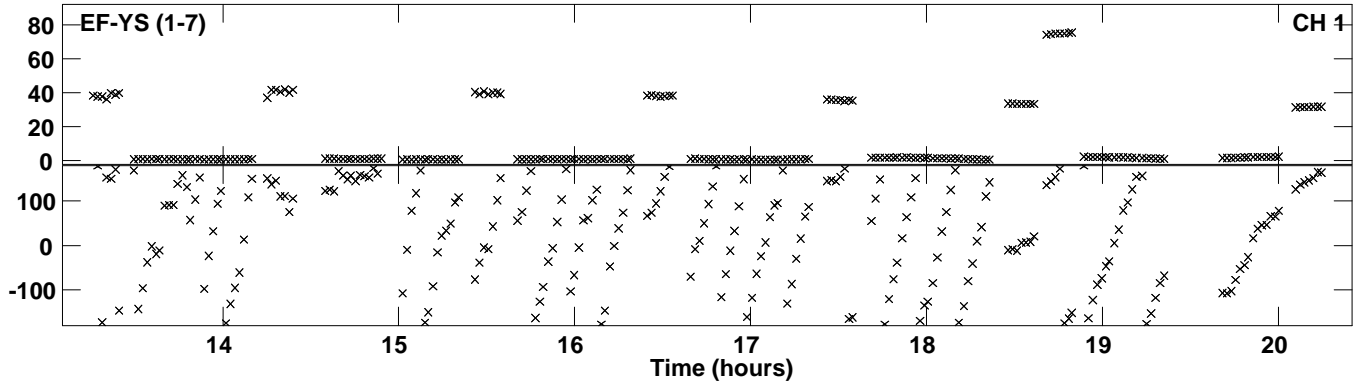

Plot file version 1 created 28-JAN-2015 18:00:23
Amplitude and Phase vs Time for ES072M.UVDATA.1 Vect aver.
IF 1 CHAN 1 - 2048 STK LL

PLot file version 2 created 28-JAN-2015 18:00:23
Amplitude andPhase vs Time for ES072M.UVDATA.1 Vect aver.
IF 1 CHAN 1 - 2048 STK LL

Plot file version 3 created 28-JAN-2015 18:02:03
Amplitude and Phase vs Time for ES072M.UVDATA.1 Vect aver.
IF 1 CHAN 1 - 2048 STK RR

PLot file version 4 created 28-JAN-2015 18:02:03
Amplitude andPhase vs Time for ES072M.UVDATA.1 Vect aver.
IF 1 CHAN 1 - 2048 STK RR