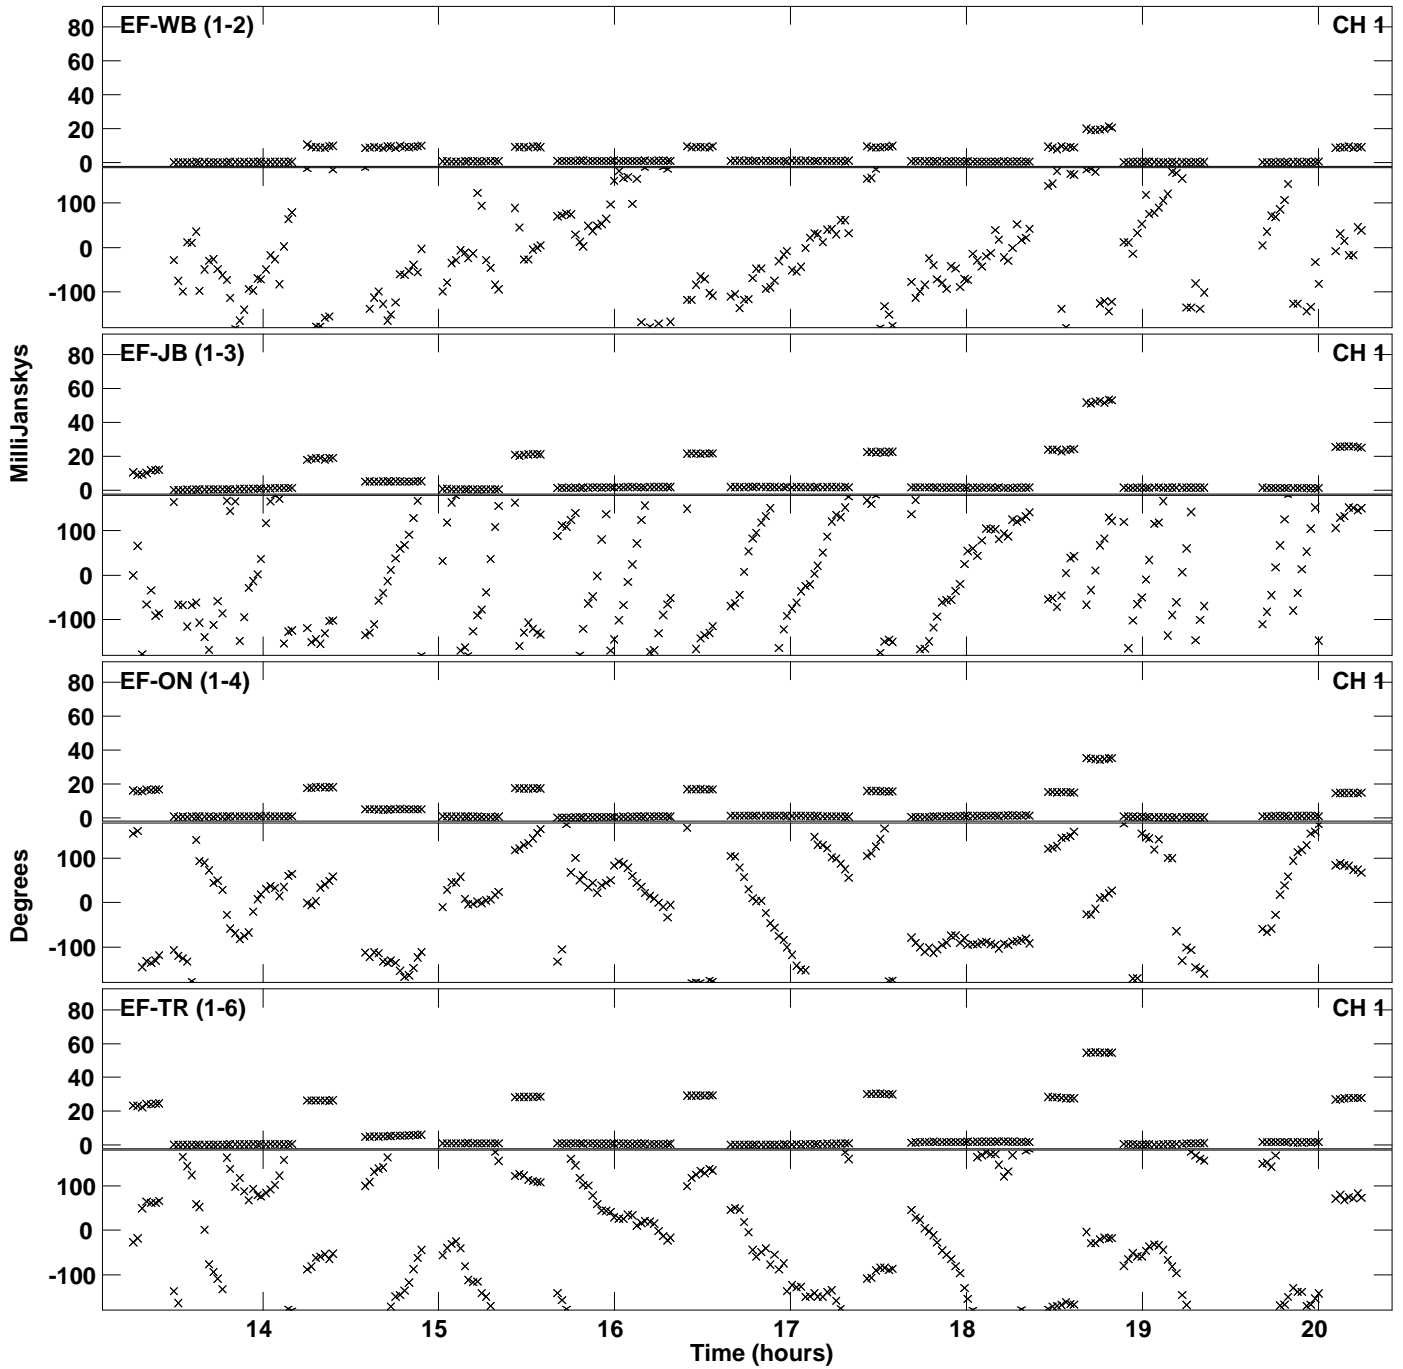

Plot file version 1 created 28-JAN-2015 18:00:23
Amplitude and Phase vs Time for ES072M.UVDATA.1 Vect aver.
IF 1 CHAN 1 - 2048 STK LL

PLot file version 2 created 28-JAN-2015 18:00:23
Amplitude andPhase vs Time for ES072M.UVDATA.1 Vect aver.
IF 1 CHAN 1 - 2048 STK LL

Plot file version 3 created 28-JAN-2015 18:02:03
Amplitude and Phase vs Time for ES072M.UVDATA.1 Vect aver.
IF 1 CHAN 1 - 2048 STK RR

PLot file version 4 created 28-JAN-2015 18:02:03
Amplitude andPhase vs Time for ES072M.UVDATA.1 Vect aver.
IF 1 CHAN 1 - 2048 STK RR