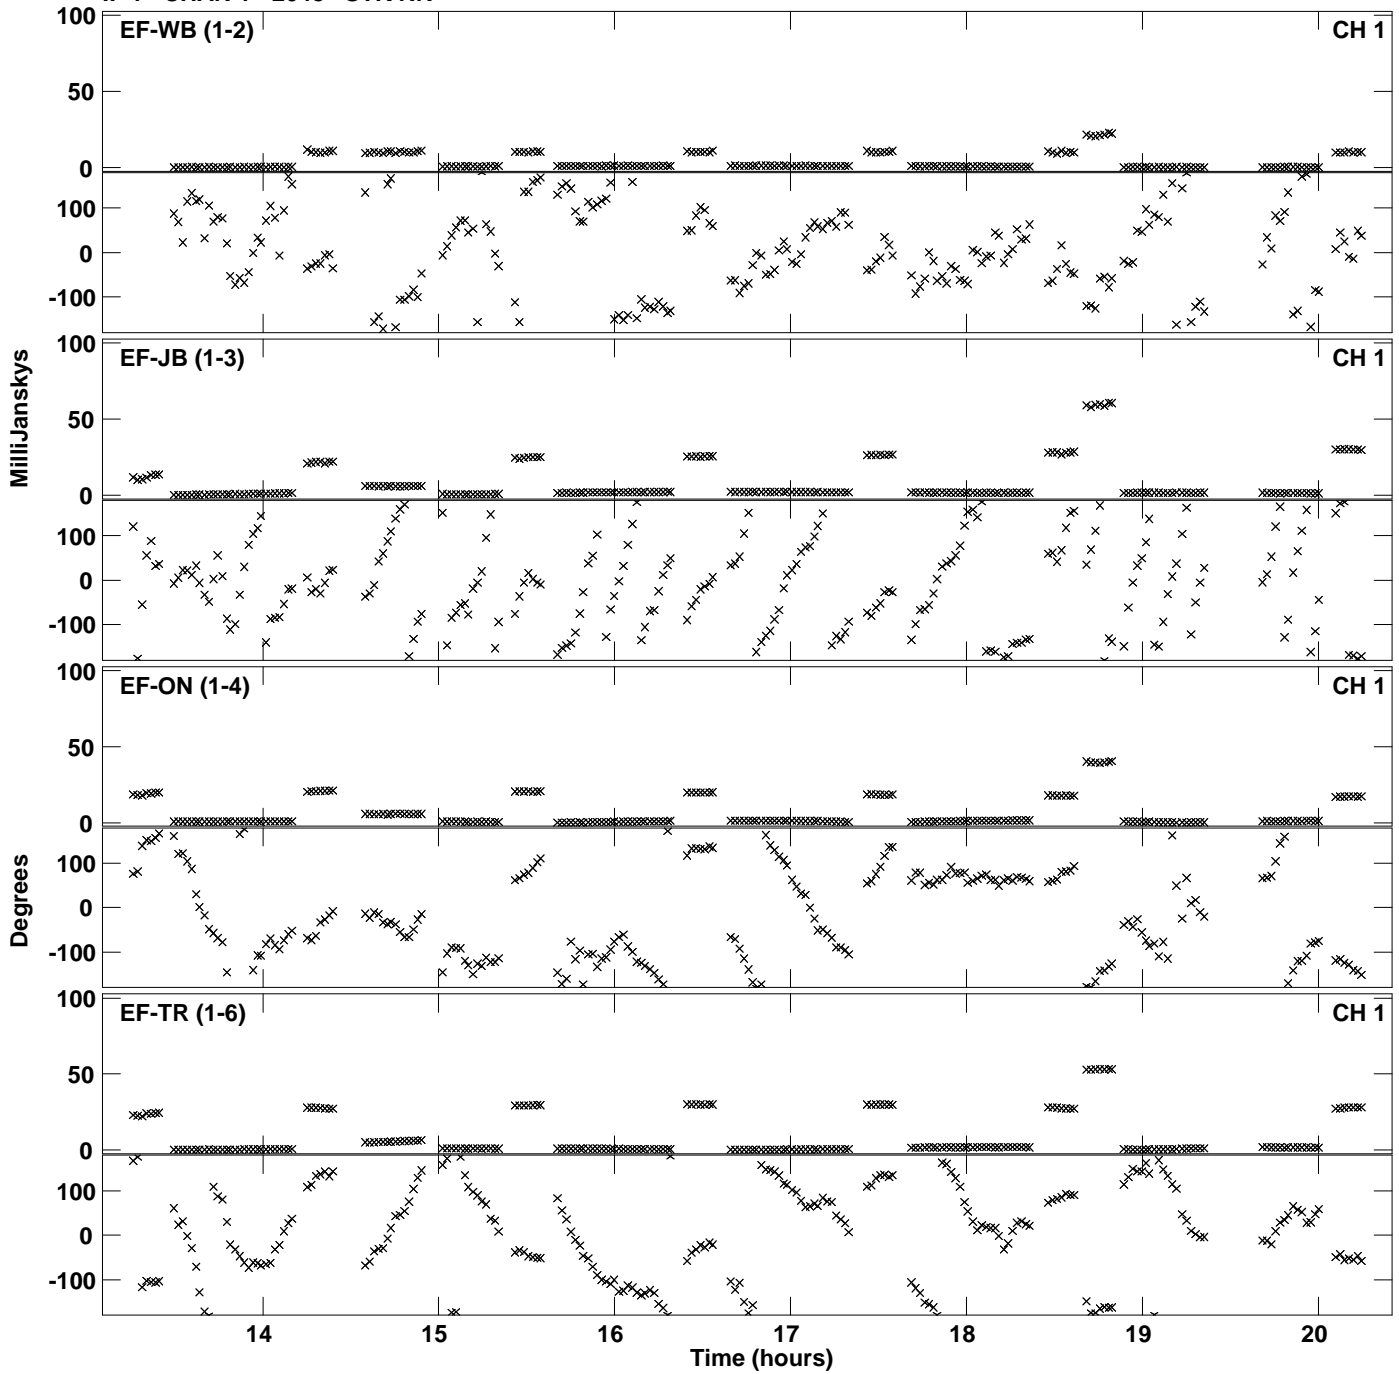

Plot file version 1 created 28-JAN-2015 18:00:23
Amplitude and Phase vs Time for ES072M.UVDATA.1 Vect aver.
IF 1 CHAN 1 - 2048 STK LL

PLot file version 2 created 28-JAN-2015 18:00:23
Amplitude andPhase vs Time for ES072M.UVDATA.1 Vect aver.
IF 1 CHAN 1 - 2048 STK LL

Plot file version 3 created 28-JAN-2015 18:02:03
Amplitude and Phase vs Time for ES072M.UVDATA.1 Vect aver.
IF 1 CHAN 1 - 2048 STK RR

PLot file version 4 created 28-JAN-2015 18:02:03
Amplitude andPhase vs Time for ES072M.UVDATA.1 Vect aver.
IF 1 CHAN 1 - 2048 STK RR