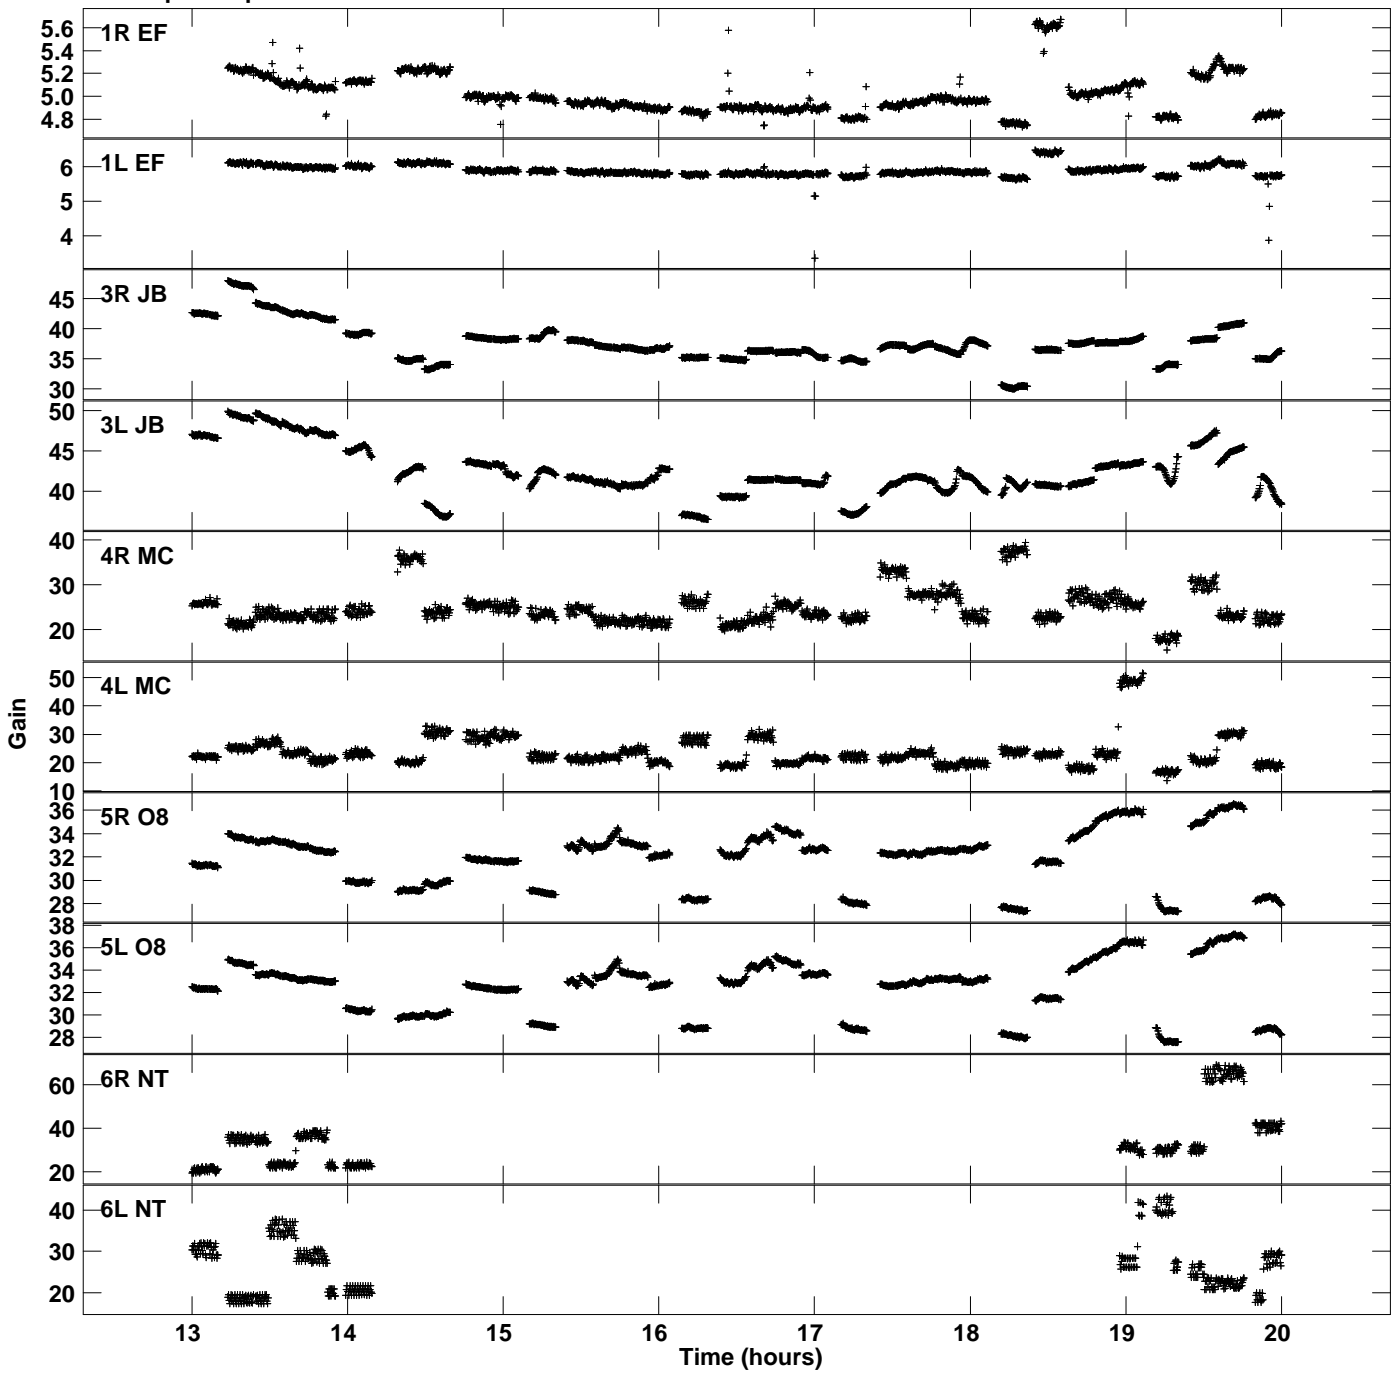

Plot file version 1 created 11-OCT-2019 09:55:10
Gain amp vs UTC time for ES0720.UVDATA.1
CL 2 Rpol & Lpol IF 1

Plot file version 2 created 11-OCT-2019 09:55:10
Gain amp vs UTC time for ES0720.UVDATA.1
CL 2 Rpol & Lpol IF 1