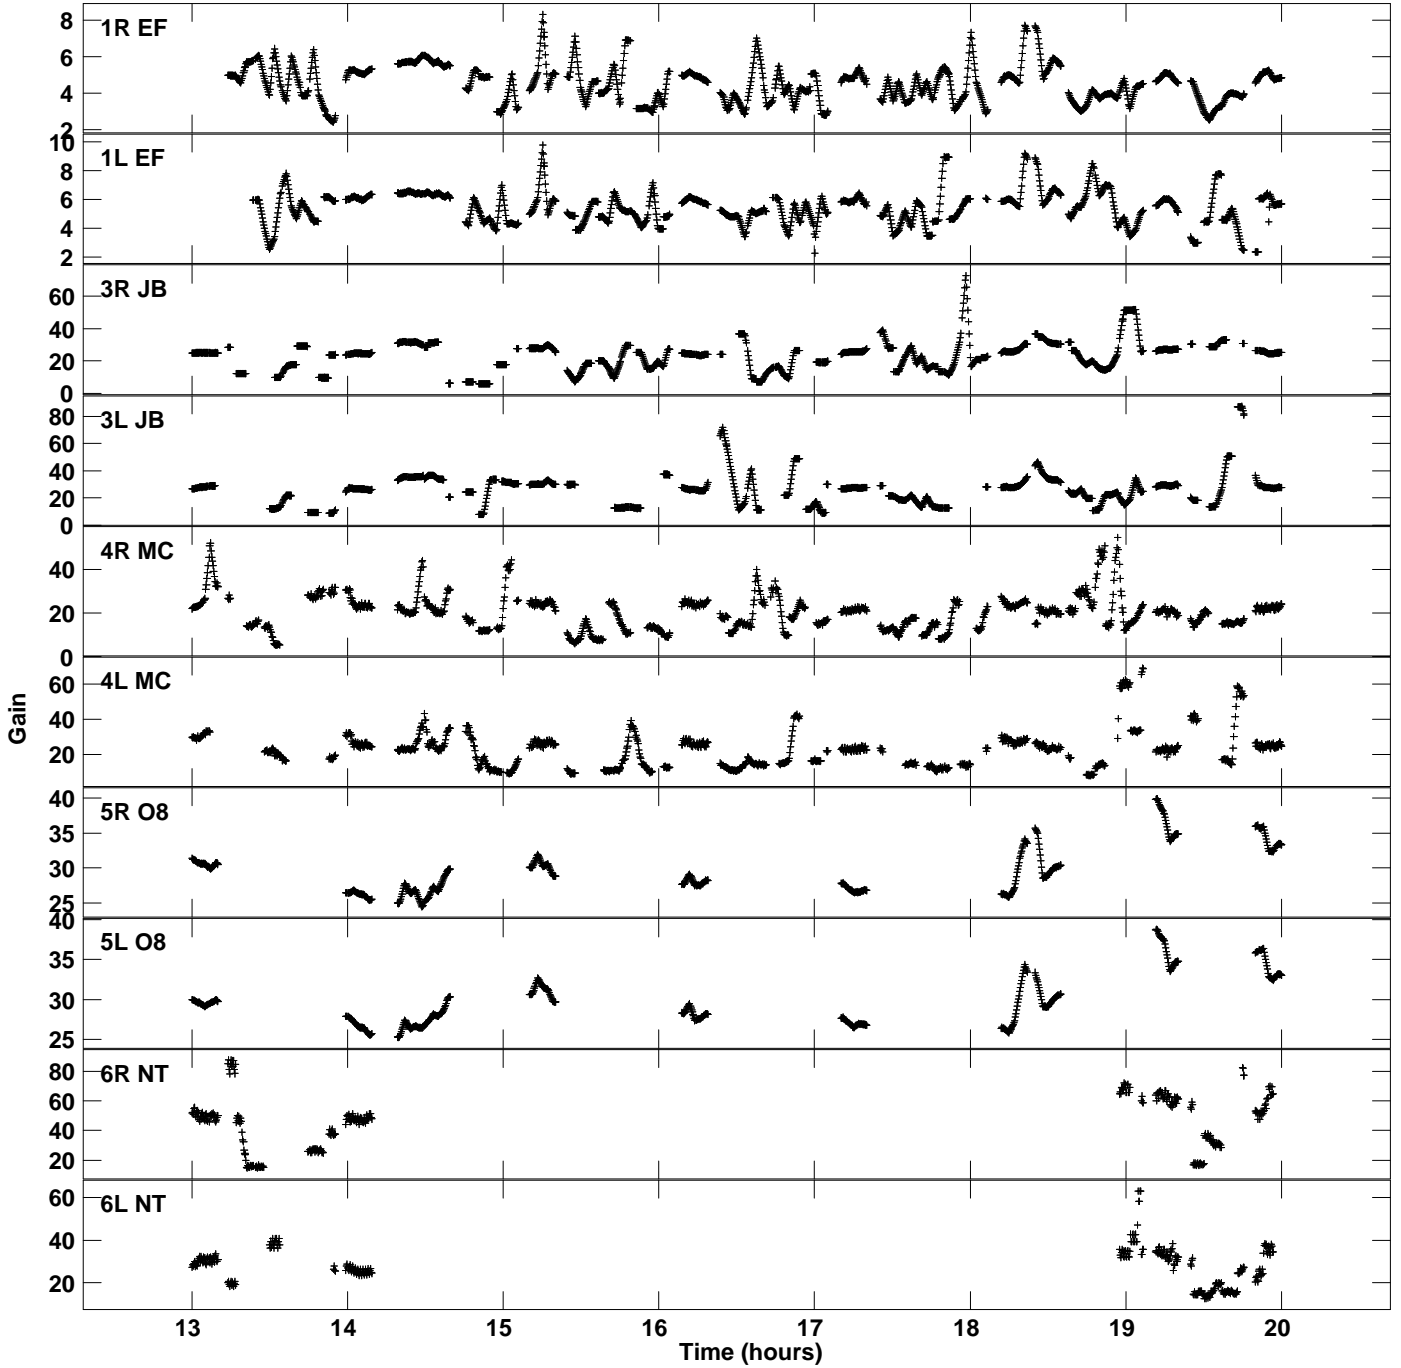

Plot file version 1 created 11-OCT-2019 16:49:01
Gain amp vs UTC time for ES0720.TMP.1
CL 4 Rpol & Lpol IF 1

Plot file version 2 created 11-OCT-2019 16:49:01
Gain amp vs UTC time for ES0720.TMP.1
CL 4 Rpol & Lpol IF 1